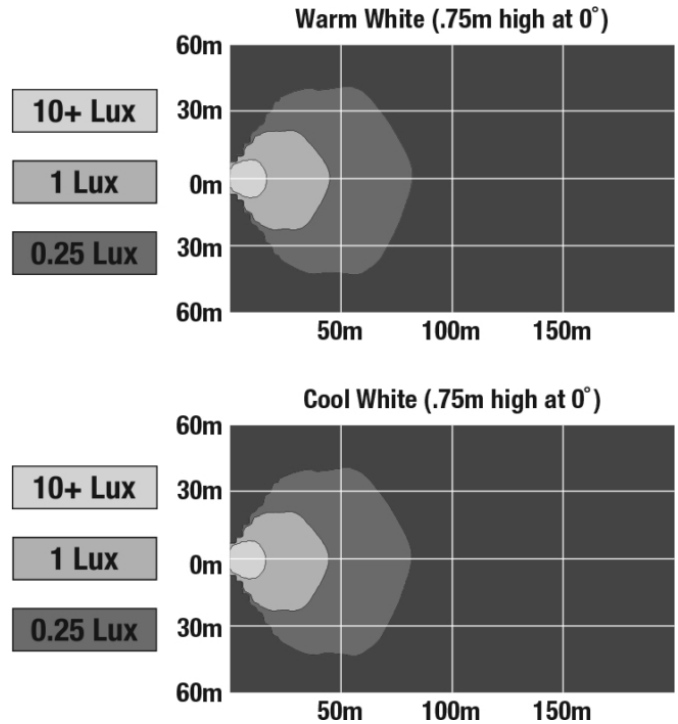

LED Work Light - Model 526

PRODUCT INFORMATION

Description	12V LED Work Light with Black Housing, Polycarbonate Lens & Dual White Anti-Glare Pattern
Height	140.00 mm / 5.51 in
Width	158.00 mm / 6.22 in
Depth	98.00 mm / 3.86 in
Shape	Rectangular
Outer Lens Material	Polycarbonate
Outer Lens Color	Clear
Housing Material	Die-Cast Aluminum
Housing Color	Black
Mounting Hardware Description	(x1) M10-1.5 x 25 Universal Pedestal Mount
Minimum Operating Temperature	-40 °C / -40 °F
Maximum Operating Temperature	65 °C / 149 °F
Connector or Wiring	iCONN Connector - iMATE23
Product Weight	4.60 lbs / 2.09 kgs
Shipping Weight	4.88 lbs / 2.21 kgs

PRODUCT DIMENSIONS

ELECTRICAL SPECIFICATIONS

Input Voltage	9-16V DC
Operating Voltage	12V DC
Black Wire	Ground
White Wire	Cool White
Green Wire	Warm White
Current Draw	5.6A @ 12V DC (Warm White) 5.6A @ 12V DC (Cool White)

PHOTOMETRIC SPECIFICATIONS

Raw Lumen Output	(warm) 8150, (cool) 8600
Effective Lumen Output	(warm) 2100, (cool) 2200
Candela Output	(warm) 3000, (cool) 3200
Beam Pattern(s)	Forward Lighting - Dual Beam