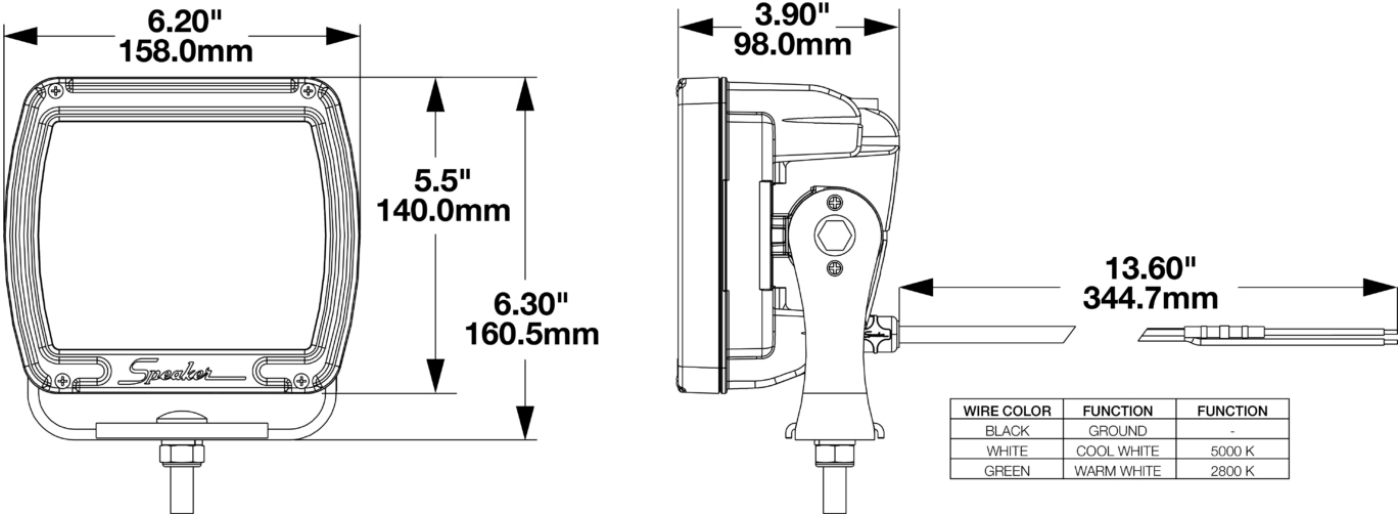

## PRODUCT INFORMATION

<b>Description</b>	12V LED Work Light with Black Housing, Polycarbonate Lens & Dual White Anti-Glare Pattern
<b>Height</b>	140.00 mm / 5.51 in
<b>Width</b>	158.00 mm / 6.22 in
<b>Depth</b>	98.00 mm / 3.86 in
<b>Shape</b>	Rectangular
<b>Outer Lens Material</b>	Polycarbonate
<b>Outer Lens Color</b>	Clear
<b>Housing Material</b>	Die-Cast Aluminum
<b>Housing Color</b>	Black
<b>Mounting Hardware Description</b>	(x1) M10-1.5 x 25 Universal Pedestal Mount
<b>Minimum Operating Temperature</b>	-40 °C / -40 °F
<b>Maximum Operating Temperature</b>	65 °C / 149 °F
<b>Connector or Wiring</b>	iCONN Connector - iMATE23
<b>Product Weight</b>	4.60 lbs / 2.09 kgs
<b>Shipping Weight</b>	4.88 lbs / 2.21 kgs

## PRODUCT DIMENSIONS