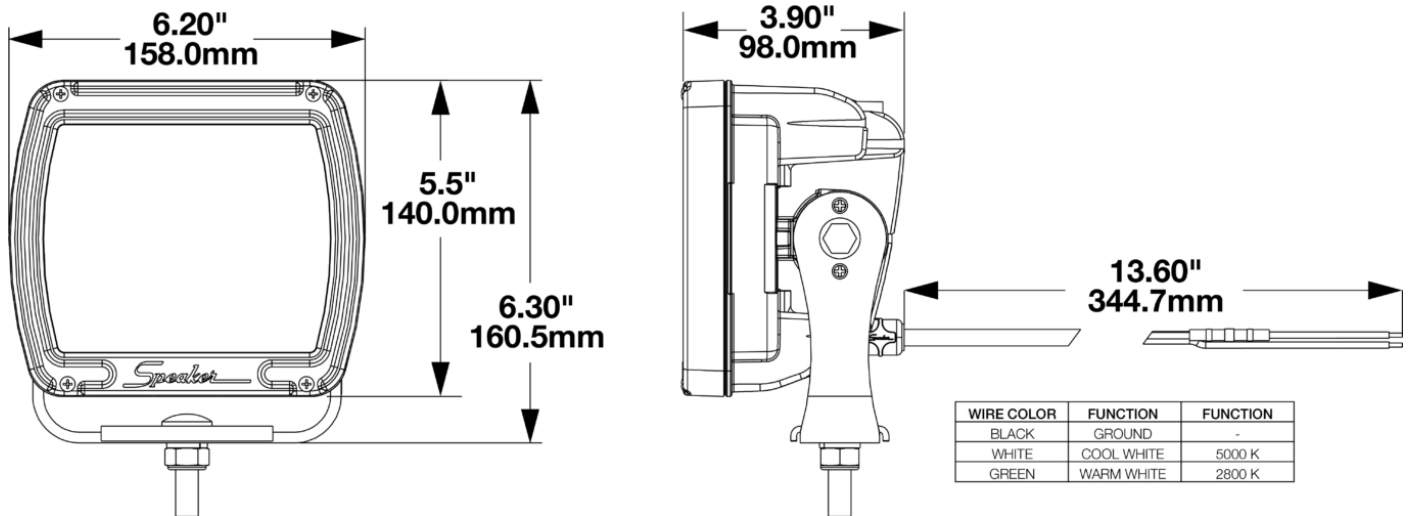

LED Work Light - Model 526

PRODUCT INFORMATION

Description	12V LED Work Light with Black Housing, Polycarbonate Lens & Dual White Anti-Glare Pattern
Height	140.00 mm / 5.51 in
Width	158.00 mm / 6.22 in
Depth	98.00 mm / 3.86 in
Shape	Rectangular
Outer Lens Material	Polycarbonate
Outer Lens Color	Clear
Housing Material	Die-Cast Aluminum
Housing Color	Black
Mounting Hardware Description	(x1) M10-1.5 x 25 Universal Pedestal Mount
Minimum Operating Temperature	-40 °C / -40 °F
Maximum Operating Temperature	65 °C / 149 °F
Connector or Wiring	iCONN Connector - iMATE23
Product Weight	4.60 lbs / 2.09 kgs
Shipping Weight	4.88 lbs / 2.21 kgs

PRODUCT DIMENSIONS

ELECTRICAL SPECIFICATIONS

Input Voltage	9-16V DC
Operating Voltage	12V DC
Black Wire	Ground
White Wire	Cool White
Green Wire	Warm White
Current Draw	5.6A @ 12V DC (Warm White) 5.6A @ 12V DC (Cool White)

PHOTOMETRIC SPECIFICATIONS

Raw Lumen Output	(warm) 8150, (cool) 8600
Effective Lumen Output	(warm) 2100, (cool) 2200
Candela Output	(warm) 3000, (cool) 3200
Beam Pattern(s)	Forward Lighting - Dual Beam