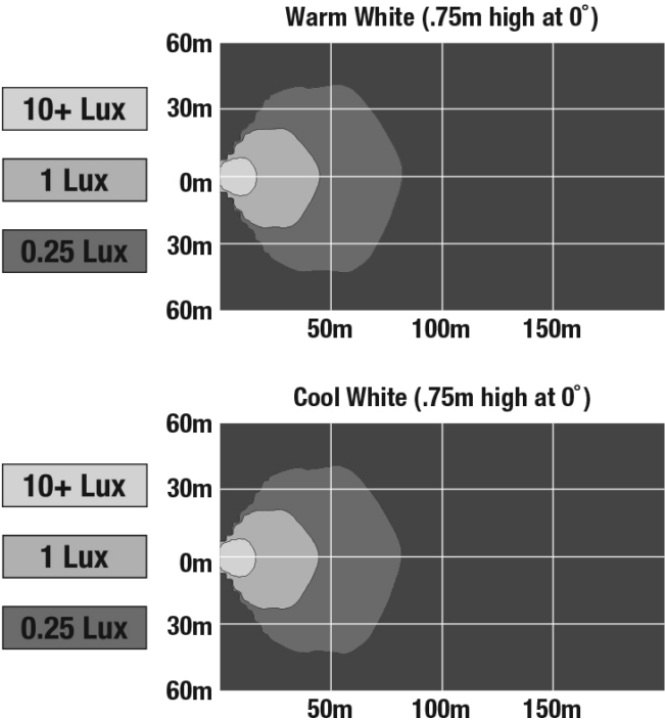

## PRODUCT DIMENSIONS

## PHOTOMETRIC SPECIFICATIONS

**Raw Lumen Output** (warm) 8150, (cool) 8600  
**Effective Lumen Output** (warm) 2100, (cool) 2200  
**Candela Output** (warm) 3000, (cool) 3200  
**Beam Pattern(s)** Forward Lighting - Dual Beam