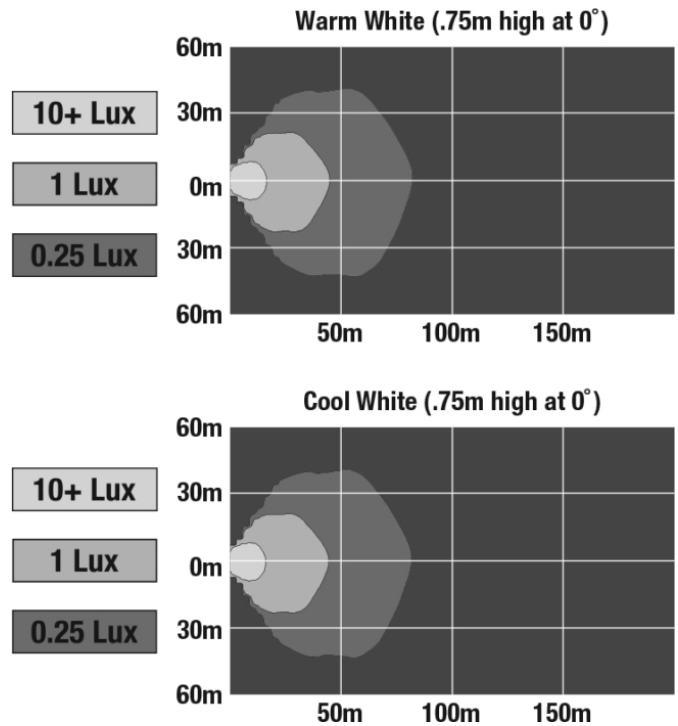

LED Work Light - Model 526

PRODUCT INFORMATION

Description	12V LED Work Light with Yellow Housing, Polycarbonate Lens & Dual White Anti-Glare Pattern
Height	140.00 mm / 5.51 in
Width	158.00 mm / 6.22 in
Depth	98.00 mm / 3.86 in
Shape	Rectangular
Outer Lens Material	Polycarbonate
Outer Lens Color	Clear
Housing Material	Die Cast Aluminum
Housing Color	Yellow
Mounting Hardware Description	(x1) M10-1.5 x 25 Universal Pedestal Mount
Minimum Operating Temperature	-40 °C / -40 °F
Maximum Operating Temperature	65 °C / 149 °F
Connector or Wiring	iCONN Connector - iMATE23
Product Weight	4.60 lbs / 2.09 kgs
Shipping Weight	4.88 lbs / 2.21 kgs

PRODUCT DIMENSIONS

ELECTRICAL SPECIFICATIONS

Input Voltage	9-16V DC
Operating Voltage	12V DC
Black Wire	Ground
White Wire	Cool White
Green Wire	Warm White
Current Draw	5.6A @ 12V DC (Warm White) 5.6A @ 12V DC (Cool White)

PHOTOMETRIC SPECIFICATIONS

Raw Lumen Output	(warm) 8150, (cool) 8600
Effective Lumen Output	(warm) 2100, (cool) 2200
Candela Output	(warm) 3000, (cool) 3200
Beam Pattern(s)	Forward Lighting - Dual Beam