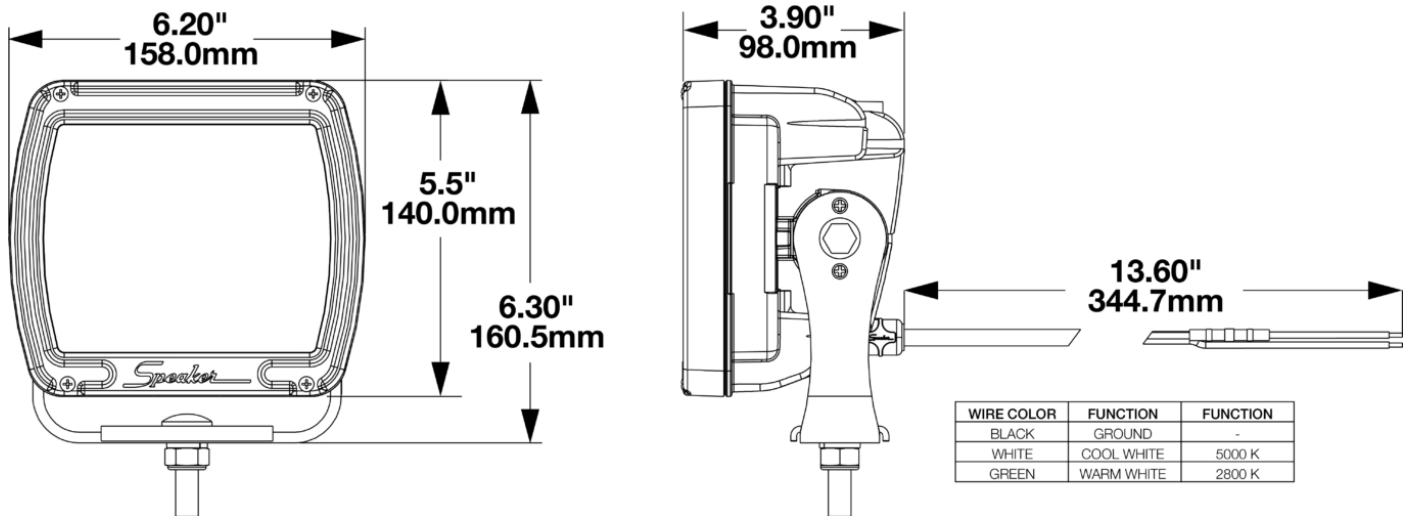

LED Work Light - Model 526

PRODUCT INFORMATION

Description	12V LED Work Light with Yellow Housing, Polycarbonate Lens & Dual White Anti-Glare Pattern
Height	140.00 mm / 5.51 in
Width	158.00 mm / 6.22 in
Depth	98.00 mm / 3.86 in
Shape	Rectangular
Outer Lens Material	Polycarbonate
Outer Lens Color	Clear
Housing Material	Die Cast Aluminum
Housing Color	Yellow
Mounting Hardware Description	(x1) M10-1.5 x 25 Universal Pedestal Mount
Minimum Operating Temperature	-40 °C / -40 °F
Maximum Operating Temperature	65 °C / 149 °F
Connector or Wiring	iCONN Connector - iMATE23
Product Weight	4.60 lbs / 2.09 kgs
Shipping Weight	4.88 lbs / 2.21 kgs

PRODUCT DIMENSIONS

ELECTRICAL SPECIFICATIONS

Input Voltage	9-16V DC
Operating Voltage	12V DC
Black Wire	Ground
White Wire	Cool White
Green Wire	Warm White
Current Draw	5.6A @ 12V DC (Warm White) 5.6A @ 12V DC (Cool White)

PHOTOMETRIC SPECIFICATIONS

Raw Lumen Output	(warm) 8150, (cool) 8600
Effective Lumen Output	(warm) 2100, (cool) 2200
Candela Output	(warm) 3000, (cool) 3200
Beam Pattern(s)	Forward Lighting - Dual Beam