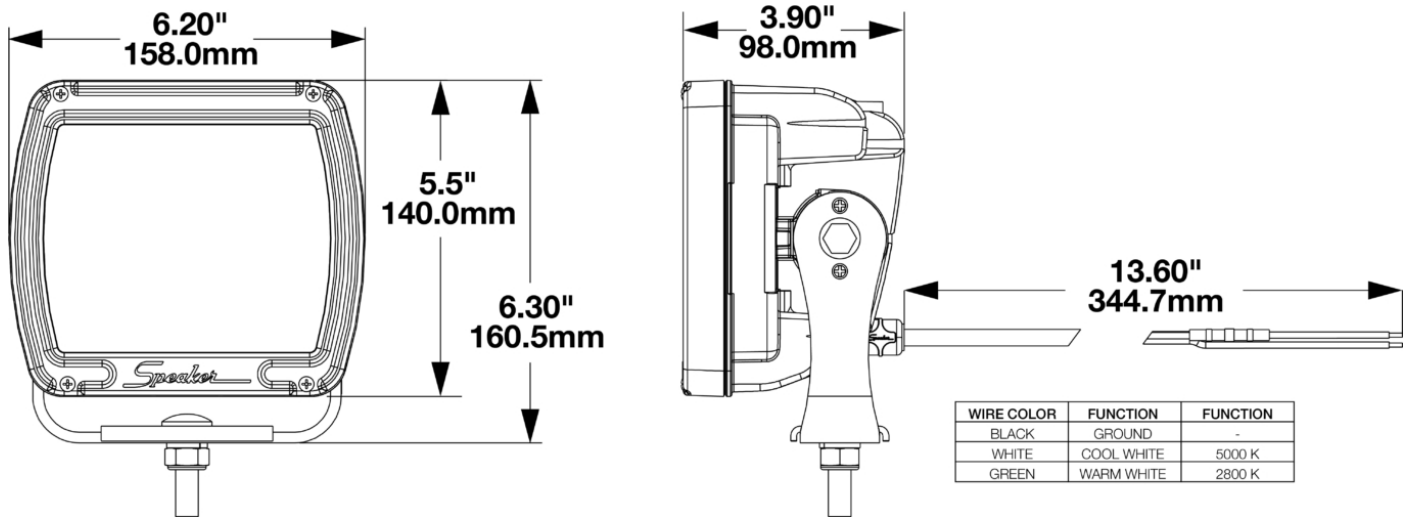

LED Work Light - Model 526

PRODUCT INFORMATION

Description	12V LED Work Light with Yellow Housing, Polycarbonate Lens & Dual White Anti-Glare Pattern
Height	140.00 mm / 5.51 in
Width	158.00 mm / 6.22 in
Depth	98.00 mm / 3.86 in
Shape	Rectangular
Outer Lens Material	Polycarbonate
Outer Lens Color	Clear
Housing Material	Die Cast Aluminum
Housing Color	Yellow
Mounting Hardware Description	(x1) M10-1.5 x 25 Universal Pedestal Mount
Minimum Operating Temperature	-40 °C / -40 °F
Maximum Operating Temperature	65 °C / 149 °F
Connector or Wiring	iCONN Connector - iMATE23
Product Weight	4.60 lbs / 2.09 kgs
Shipping Weight	4.88 lbs / 2.21 kgs

PRODUCT DIMENSIONS

ELECTRICAL SPECIFICATIONS

Input Voltage	9-16V DC
Operating Voltage	12V DC
Black Wire	Ground
White Wire	Cool White
Green Wire	Warm White
Current Draw	5.6A @ 12V DC (Warm White) 5.6A @ 12V DC (Cool White)

PHOTOMETRIC SPECIFICATIONS

Raw Lumen Output	(warm) 8150, (cool) 8600
Effective Lumen Output	(warm) 2100, (cool) 2200
Candela Output	(warm) 3000, (cool) 3200
Beam Pattern(s)	Forward Lighting - Dual Beam