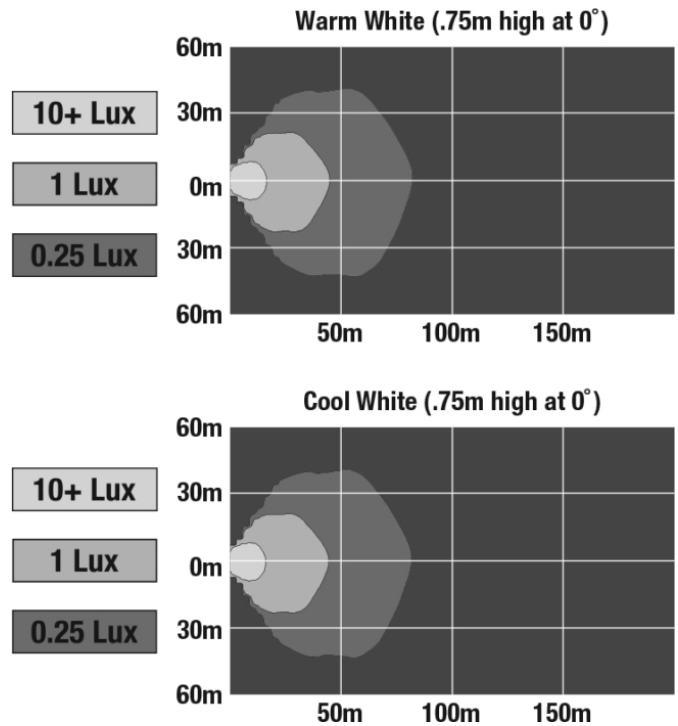

LED Work Light - Model 526

PHOTOMETRIC SPECIFICATIONS

Raw Lumen Output	(warm) 8150, (cool) 8600
Effective Lumen Output	(warm) 2100, (cool) 2200
Candela Output	(warm) 3000, (cool) 3200
Beam Pattern(s)	Forward Lighting - Dual Beam