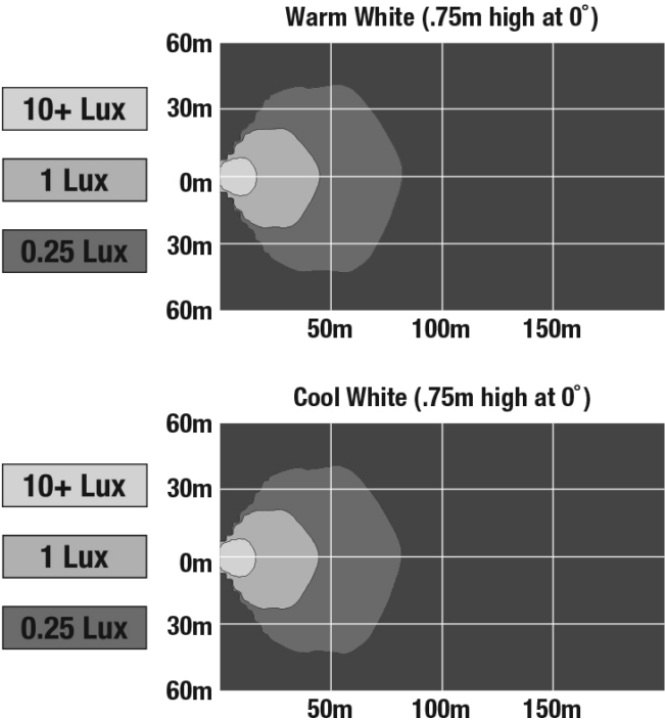

LED Work Light - Model 526

PRODUCT INFORMATION

Description	12V LED Work Light with Yellow Housing, Polycarbonate Lens & Dual White Anit-Glare Pattern
Height	140.00 mm / 5.51 in
Width	158.00 mm / 6.22 in
Depth	98.00 mm / 3.86 in
Shape	Rectangular
Outer Lens Material	Polycarbonate
Outer Lens Color	Clear
Housing Material	Die Cast Aluminum
Housing Color	Yellow
Mounting Hardware Description	(x1) M10-1.5 x 25 Universal Pedestal Mount
Minimum Operating Temperature	-40 °C / -40 °F
Maximum Operating Temperature	65 °C / 149 °F
Connector or Wiring	iCONN Connector - iMATE23
Product Weight	4.60 lbs / 2.09 kgs
Shipping Weight	4.88 lbs / 2.21 kgs

PRODUCT DIMENSIONS

ELECTRICAL SPECIFICATIONS

Input Voltage	9-16V DC
Operating Voltage	12V DC
Black Wire	Ground
White Wire	Cool White
Green Wire	Warm White
Current Draw	5.6A @ 12V DC (Warm White) 5.6A @ 12V DC (Cool White)

PHOTOMETRIC SPECIFICATIONS

Raw Lumen Output (warm) 8150, (cool) 8600
Effective Lumen Output (warm) 2100, (cool) 2200
Candela Output (warm) 3000, (cool) 3200
Beam Pattern(s) Forward Lighting - Dual Beam