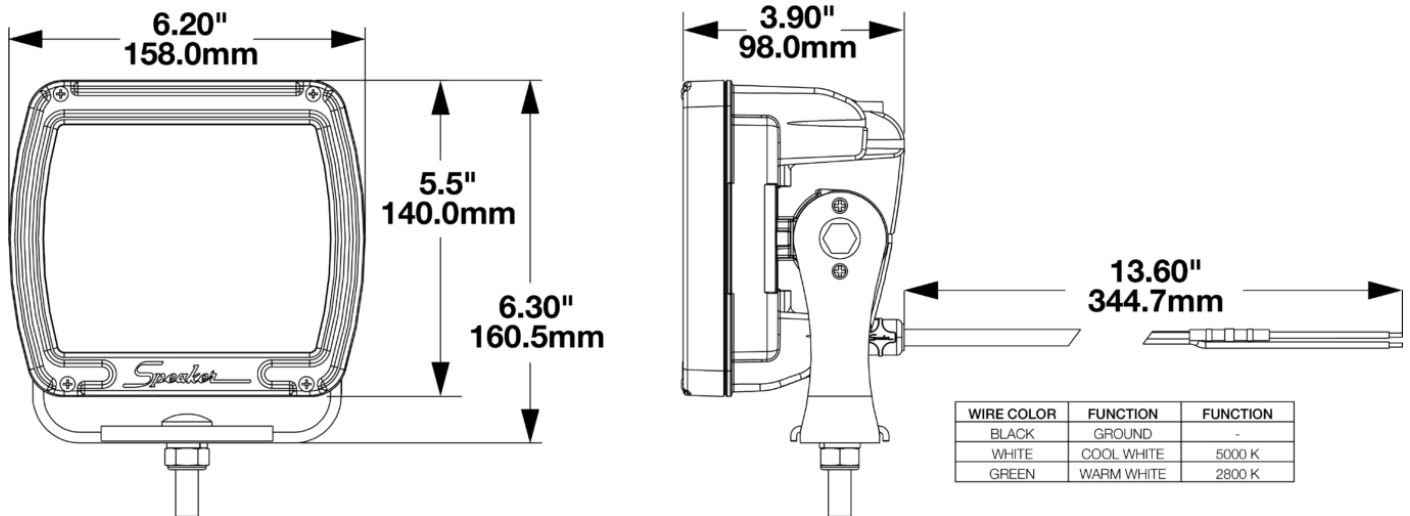

## PRODUCT INFORMATION

---

<b>Description</b>	12V LED Work Light with Yellow Housing, Polycarbonate Lens & Dual White Anti-Glare Pattern
<b>Height</b>	140.00 mm / 5.51 in
<b>Width</b>	158.00 mm / 6.22 in
<b>Depth</b>	98.00 mm / 3.86 in
<b>Shape</b>	Rectangular
<b>Outer Lens Material</b>	Polycarbonate
<b>Outer Lens Color</b>	Clear
<b>Housing Material</b>	Die Cast Aluminum
<b>Housing Color</b>	Yellow
<b>Mounting Hardware Description</b>	(x1) M10-1.5 x 25 Universal Pedestal Mount
<b>Minimum Operating Temperature</b>	-40 °C / -40 °F
<b>Maximum Operating Temperature</b>	65 °C / 149 °F
<b>Connector or Wiring</b>	iCONN Connector - iMATE23
<b>Product Weight</b>	4.60 lbs / 2.09 kgs
<b>Shipping Weight</b>	4.88 lbs / 2.21 kgs

## PRODUCT DIMENSIONS