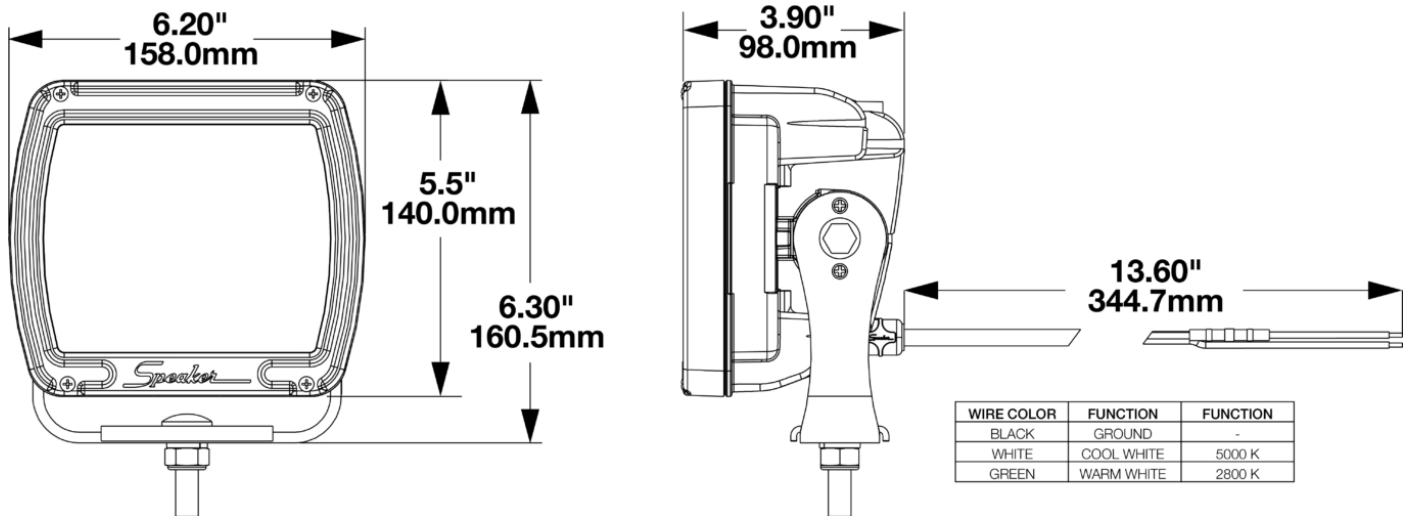

LED Work Light - Model 526

PRODUCT INFORMATION

Description	12V LED Work Light with Yellow Housing, Polycarbonate Lens & Dual White Anti-Glare Pattern
Height	140.00 mm / 5.51 in
Width	158.00 mm / 6.22 in
Depth	98.00 mm / 3.86 in
Shape	Rectangular
Outer Lens Material	Polycarbonate
Outer Lens Color	Clear
Housing Material	Die Cast Aluminum
Housing Color	Yellow
Mounting Hardware Description	(x1) M10-1.5 x 25 Universal Pedestal Mount
Minimum Operating Temperature	-40 °C / -40 °F
Maximum Operating Temperature	65 °C / 149 °F
Connector or Wiring	iCONN Connector - iMATE23
Product Weight	4.60 lbs / 2.09 kgs
Shipping Weight	4.88 lbs / 2.21 kgs

PRODUCT DIMENSIONS

ELECTRICAL SPECIFICATIONS

Input Voltage	9-16V DC
Operating Voltage	12V DC
Black Wire	Ground
White Wire	Cool White
Green Wire	Warm White
Current Draw	5.6A @ 12V DC (Warm White) 5.6A @ 12V DC (Cool White)

PHOTOMETRIC SPECIFICATIONS

Raw Lumen Output (warm) 8150, (cool) 8600
Effective Lumen Output (warm) 2100, (cool) 2200
Candela Output (warm) 3000, (cool) 3200
Beam Pattern(s) Forward Lighting - Dual Beam