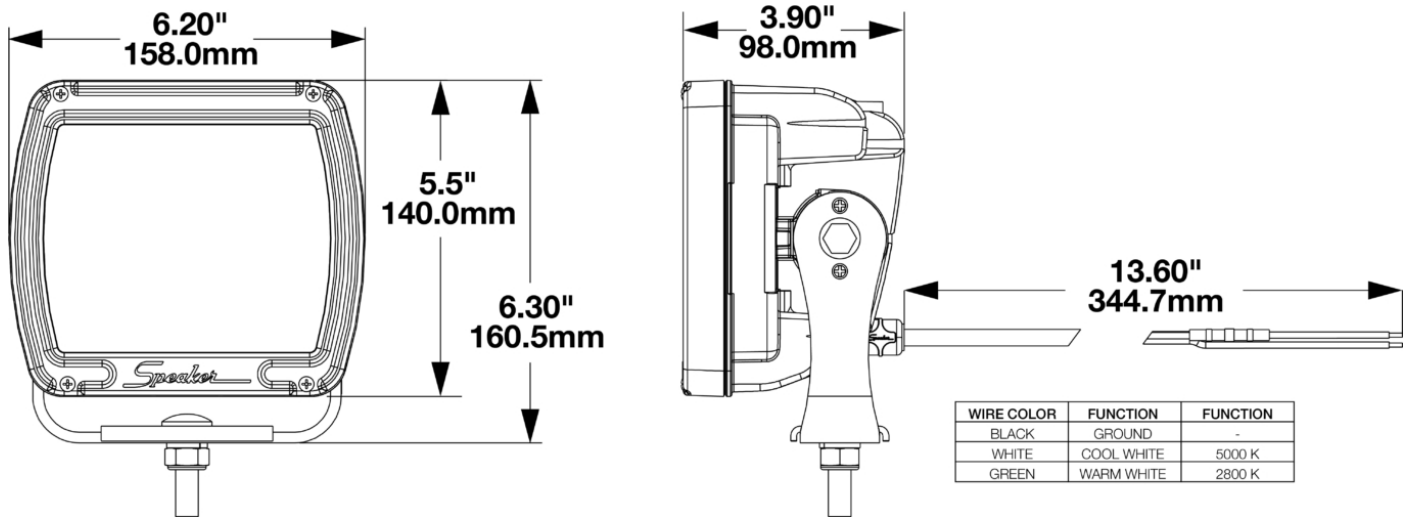

## PRODUCT INFORMATION

---

<b>Description</b>	12V LED Work Light with Yellow Housing, Polycarbonate Lens & Dual White Anti-Glare Pattern
<b>Height</b>	140.00 mm / 5.51 in
<b>Width</b>	158.00 mm / 6.22 in
<b>Depth</b>	98.00 mm / 3.86 in
<b>Shape</b>	Rectangular
<b>Outer Lens Material</b>	Polycarbonate
<b>Outer Lens Color</b>	Clear
<b>Housing Material</b>	Die Cast Aluminum
<b>Housing Color</b>	Yellow
<b>Mounting Hardware Description</b>	(x1) M10-1.5 x 25 Universal Pedestal Mount
<b>Minimum Operating Temperature</b>	-40 °C / -40 °F
<b>Maximum Operating Temperature</b>	65 °C / 149 °F
<b>Connector or Wiring</b>	iCONN Connector - iMATE23
<b>Product Weight</b>	4.60 lbs / 2.09 kgs
<b>Shipping Weight</b>	4.88 lbs / 2.21 kgs

## PRODUCT DIMENSIONS