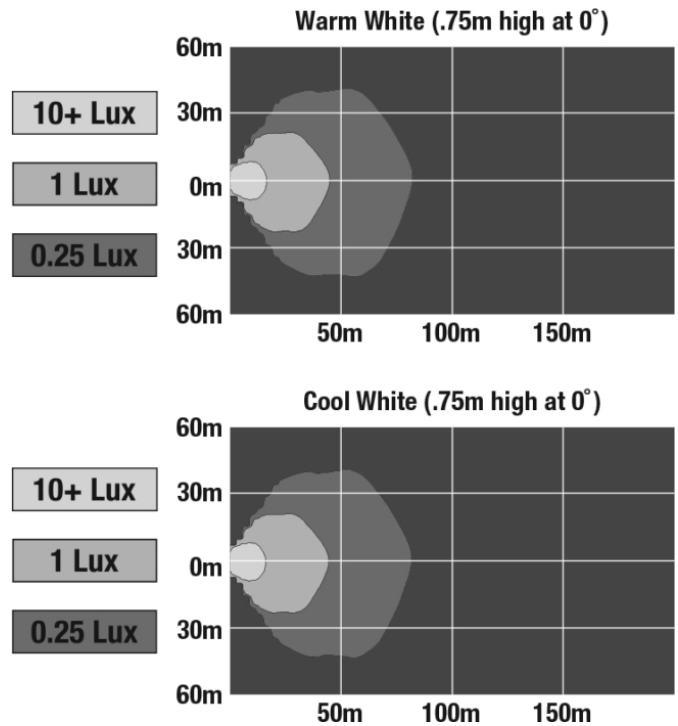

## PRODUCT DIMENSIONS

## PHOTOMETRIC SPECIFICATIONS

<b>Raw Lumen Output</b>	(warm) 8150, (cool) 8600
<b>Effective Lumen Output</b>	(warm) 2100, (cool) 2200
<b>Candela Output</b>	(warm) 3000, (cool) 3200
<b>Beam Pattern(s)</b>	Forward Lighting - Dual Beam