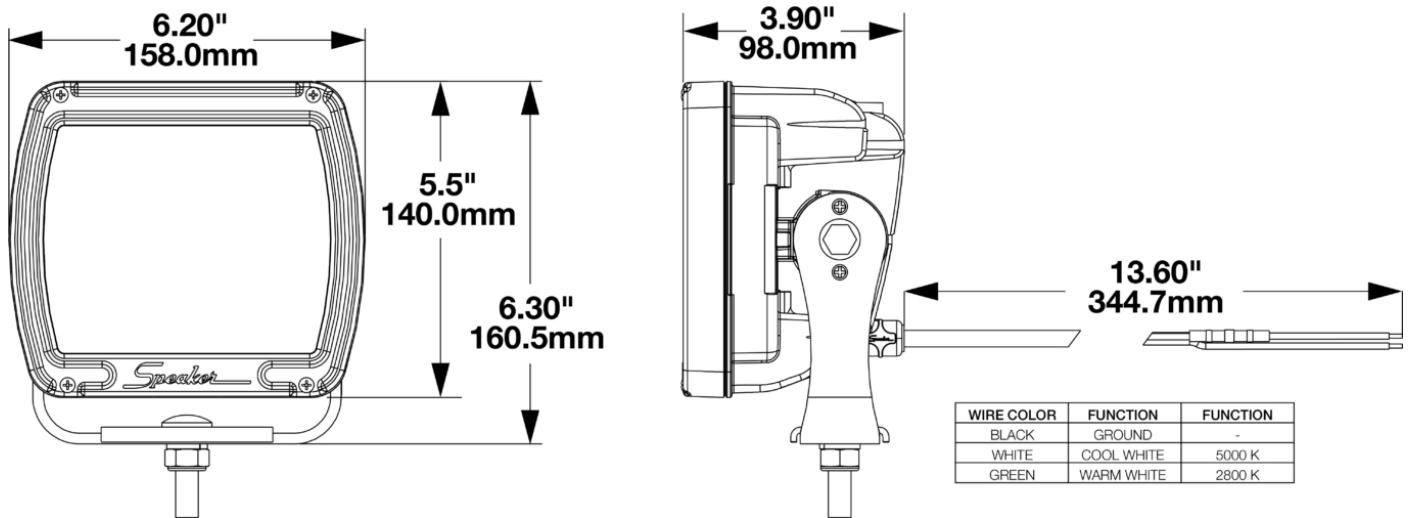

LED Work Light - Model 526

PRODUCT INFORMATION

Description	12V LED Work Light with Yellow Housing, Polycarbonate Lens & Dual White Anit-Glare Pattern
Height	140.00 mm / 5.51 in
Width	158.00 mm / 6.22 in
Depth	98.00 mm / 3.86 in
Shape	Rectangular
Outer Lens Material	Polycarbonate
Outer Lens Color	Clear
Housing Material	Die Cast Aluminum
Housing Color	Yellow
Mounting Hardware Description	(x1) M10-1.5 x 25 Universal Pedestal Mount
Minimum Operating Temperature	-40 °C / -40 °F
Maximum Operating Temperature	65 °C / 149 °F
Connector or Wiring	iCONN Connector - iMATE23
Product Weight	4.60 lbs / 2.09 kgs
Shipping Weight	4.88 lbs / 2.21 kgs

PRODUCT DIMENSIONS

ELECTRICAL SPECIFICATIONS

Input Voltage	9-16V DC
Operating Voltage	12V DC
Black Wire	Ground
White Wire	Cool White
Green Wire	Warm White
Current Draw	5.6A @ 12V DC (Warm White) 5.6A @ 12V DC (Cool White)

PHOTOMETRIC SPECIFICATIONS

Raw Lumen Output (warm) 8150, (cool) 8600
Effective Lumen Output (warm) 2100, (cool) 2200
Candela Output (warm) 3000, (cool) 3200
Beam Pattern(s) Forward Lighting - Dual Beam