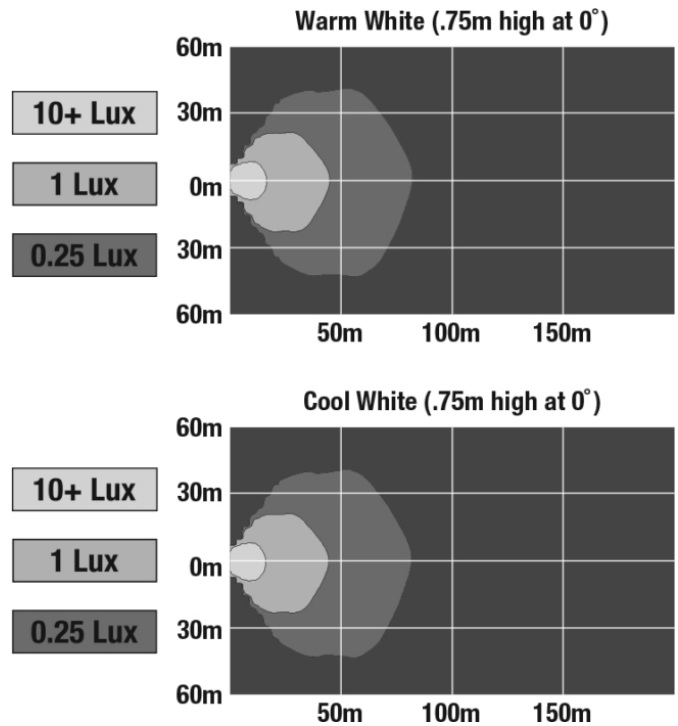

LED Work Light - Model 526

PRODUCT INFORMATION

| | |
|--------------------------------------|--|
| Description | 12V LED Work Light with Yellow Housing, Polycarbonate Lens & Dual White Anti-Glare Pattern |
| Height | 140.00 mm / 5.51 in |
| Width | 158.00 mm / 6.22 in |
| Depth | 98.00 mm / 3.86 in |
| Shape | Rectangular |
| Outer Lens Material | Polycarbonate |
| Outer Lens Color | Clear |
| Housing Material | Die Cast Aluminum |
| Housing Color | Yellow |
| Mounting Hardware Description | (x1) M10-1.5 x 25 Universal Pedestal Mount |
| Minimum Operating Temperature | -40 °C / -40 °F |
| Maximum Operating Temperature | 65 °C / 149 °F |
| Connector or Wiring | iCONN Connector - iMATE23 |
| Product Weight | 4.60 lbs / 2.09 kgs |
| Shipping Weight | 4.88 lbs / 2.21 kgs |

LED Work Light - Model 526

PHOTOMETRIC SPECIFICATIONS

| | |
|-------------------------------|------------------------------|
| Raw Lumen Output | (warm) 8150, (cool) 8600 |
| Effective Lumen Output | (warm) 2100, (cool) 2200 |
| Candela Output | (warm) 3000, (cool) 3200 |
| Beam Pattern(s) | Forward Lighting - Dual Beam |