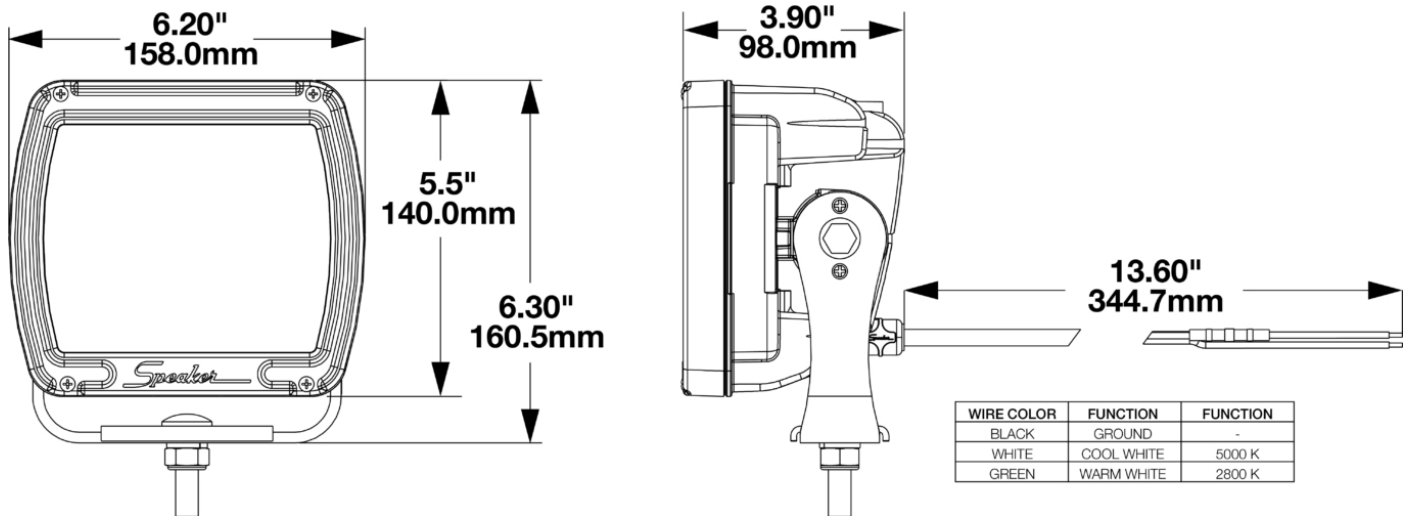

LED Work Light - Model 526

PRODUCT INFORMATION

| | |
|--------------------------------------|--|
| Description | 12V LED Work Light with Yellow Housing, Polycarbonate Lens & Dual White Anti-Glare Pattern |
| Height | 140.00 mm / 5.51 in |
| Width | 158.00 mm / 6.22 in |
| Depth | 98.00 mm / 3.86 in |
| Shape | Rectangular |
| Outer Lens Material | Polycarbonate |
| Outer Lens Color | Clear |
| Housing Material | Die Cast Aluminum |
| Housing Color | Yellow |
| Mounting Hardware Description | (x1) M10-1.5 x 25 Universal Pedestal Mount |
| Minimum Operating Temperature | -40 °C / -40 °F |
| Maximum Operating Temperature | 65 °C / 149 °F |
| Connector or Wiring | iCONN Connector - iMATE23 |
| Product Weight | 4.60 lbs / 2.09 kgs |
| Shipping Weight | 4.88 lbs / 2.21 kgs |

PRODUCT DIMENSIONS

ELECTRICAL SPECIFICATIONS

| | |
|--------------------------|--|
| Input Voltage | 9-16V DC |
| Operating Voltage | 12V DC |
| Black Wire | Ground |
| White Wire | Cool White |
| Green Wire | Warm White |
| Current Draw | 5.6A @ 12V DC (Warm White) 5.6A @ 12V DC (Cool White) |

LED Work Light - Model 526

PHOTOMETRIC SPECIFICATIONS

| | |
|-------------------------------|------------------------------|
| Raw Lumen Output | (warm) 8150, (cool) 8600 |
| Effective Lumen Output | (warm) 2100, (cool) 2200 |
| Candela Output | (warm) 3000, (cool) 3200 |
| Beam Pattern(s) | Forward Lighting - Dual Beam |