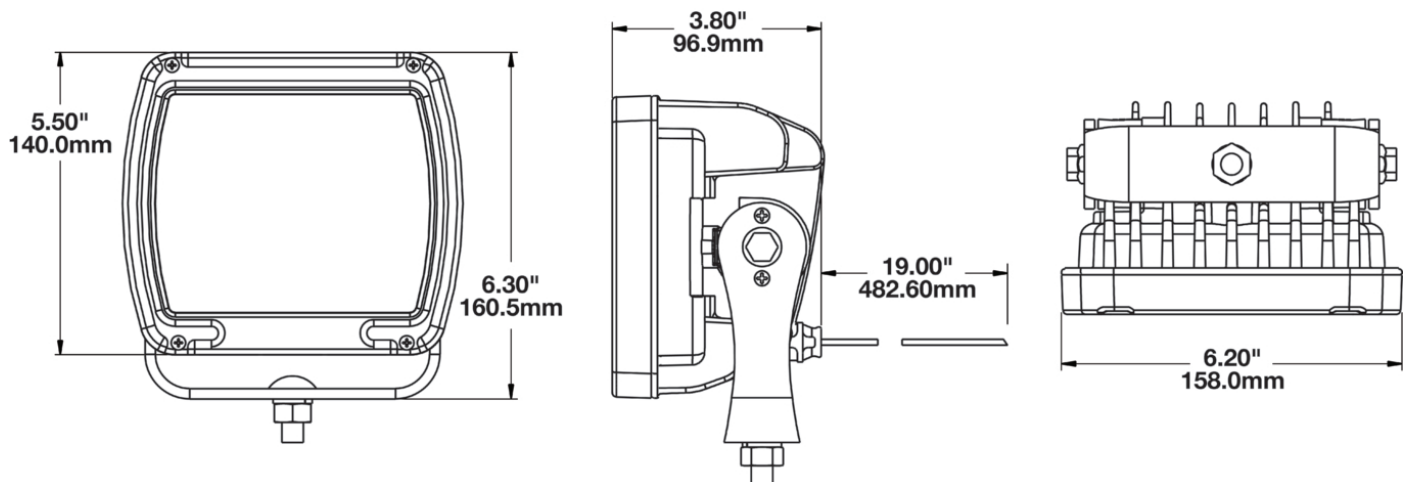

PRODUCT DIMENSIONS

Print date: 2026-05-13

© 2026 J.W. Speaker Corporation • Germantown, WI U.S.A.
www.jwspeaker.com • speaker@jwspeaker.com • 262.251.6660

J.W. SPEAKER
Engineered. Lighting. Solutions.