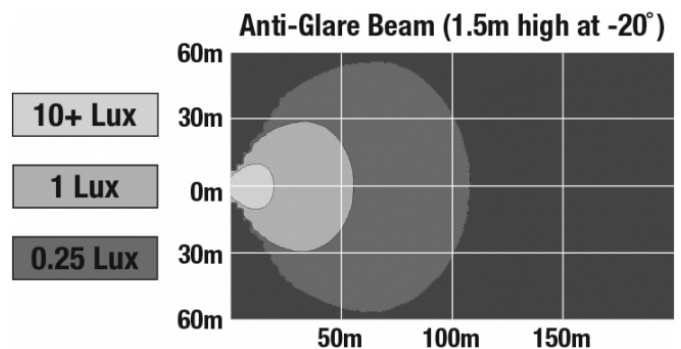

LED Work Light - Model 526

PRODUCT INFORMATION

Description	12V LED Work Light with Black Housing, Polycarbonate Lens & Anti-Glare Pattern
Height	140.00 mm / 5.51 in
Width	158.00 mm / 6.22 in
Depth	98.00 mm / 3.86 in
Shape	Rectangular
Outer Lens Material	Polycarbonate
Outer Lens Color	Clear
Housing Material	Die-Cast Aluminium
Housing Color	Black
Mounting Hardware Description	(x1) M10-1.5 x 25mm Universal Pedestal Mount
Minimum Operating Temperature	-40 °C / -40 °F
Maximum Operating Temperature	65 °C / 149 °F
Connector or Wiring	iCONN Connector - iMATE23
Product Weight	4.60 lbs / 2.09 kgs
Shipping Weight	4.88 lbs / 2.21 kgs

Raw Lumen Output	8600
Effective Lumen Output	5000
Candela Output	6000
Beam Pattern(s)	Anti-Glare

PRODUCT WARNINGS

For California residents:

⚠ **WARNING:** Cancer and reproductive harm - www.P65Warnings.ca.gov.