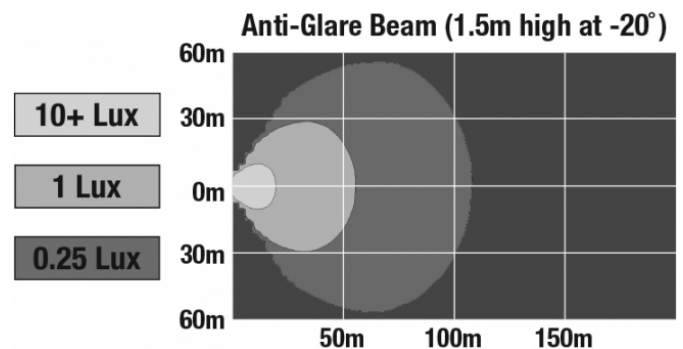

LED Work Light - Model 526

PRODUCT INFORMATION

Description	12V LED Work Light with Black Housing, Polycarbonate Lens & Anti-Glare Pattern
Height	140.00 mm / 5.51 in
Width	158.00 mm / 6.22 in
Depth	98.00 mm / 3.86 in
Shape	Rectangular
Outer Lens Material	Polycarbonate
Outer Lens Color	Clear
Housing Material	Die-Cast Aluminium
Housing Color	Black
Mounting Hardware Description	(x1) M10-1.5 x 25mm Universal Pedestal Mount
Minimum Operating Temperature	-40 °C / -40 °F
Maximum Operating Temperature	65 °C / 149 °F
Connector or Wiring	iCONN Connector - iMATE23
Product Weight	4.60 lbs / 2.09 kgs
Shipping Weight	4.88 lbs / 2.21 kgs

Raw Lumen Output	8600
Effective Lumen Output	5000
Candela Output	6000
Beam Pattern(s)	Anti-Glare

PRODUCT WARNINGS

For California residents:

⚠️ **WARNING:** Cancer and reproductive harm - www.P65Warnings.ca.gov.