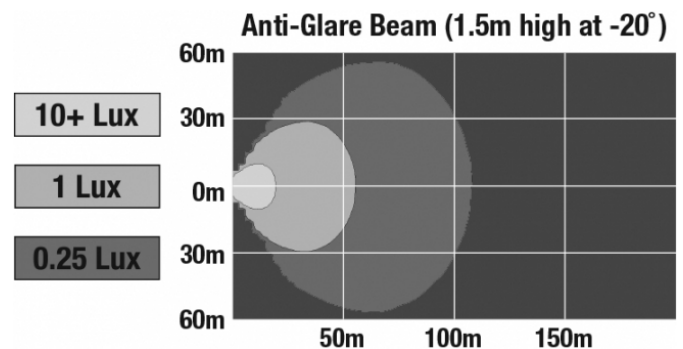

LED Work Light - Model 526

ELECTRICAL SPECIFICATIONS

Input Voltage	9-16V DC
Operating Voltage	121V DC
White Wire Wire	Power
Black Wire Wire	Ground
Current Draw	5.4A @ 12V DC

REGULATORY STANDARDS COMPLIANCE

IEC IP69K

PHOTOMETRIC SPECIFICATIONS

Raw Lumen Output	8600
Effective Lumen Output	5000
Candela Output	6000
Beam Pattern(s)	Anti-Glare

PRODUCT WARNINGS

For California residents:

⚠ **WARNING:** Cancer and reproductive harm - www.P65Warnings.ca.gov.

⚠ **AVERTISSEMENT:** Cancer et effet nocif sur la reproduction - www.P65Warnings.ca.gov.

Print date: 2026-06-03

© 2026 J.W. Speaker Corporation • Germantown, WI U.S.A.
www.jwspeaker.com • speaker@jwspeaker.com • 262.251.6660

J.W. SPEAKER
Engineered. Lighting. Solutions.