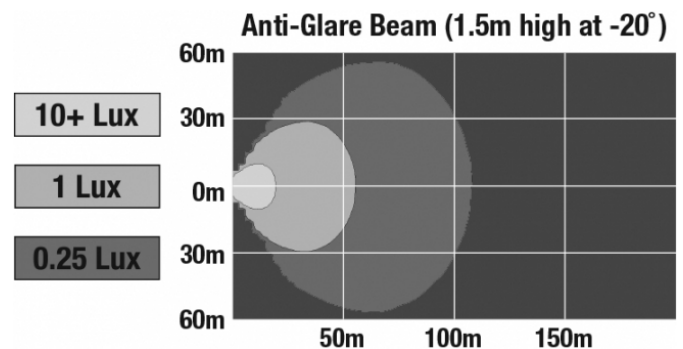

LED Work Light - Model 526

PRODUCT INFORMATION

Description	12V LED Work Light with Black Housing, Polycarbonate Lens & Anti-Glare Pattern
Height	140.00 mm / 5.51 in
Width	158.00 mm / 6.22 in
Depth	98.00 mm / 3.86 in
Shape	Rectangular
Outer Lens Material	Polycarbonate
Outer Lens Color	Clear
Housing Material	Die-Cast Aluminium
Housing Color	Black
Mounting Hardware Description	(x1) M10-1.5 x 25mm Universal Pedestal Mount
Minimum Operating Temperature	-40 °C / -40 °F
Maximum Operating Temperature	65 °C / 149 °F
Connector or Wiring	iCONN Connector - iMATE23
Product Weight	4.60 lbs / 2.09 kgs
Shipping Weight	4.88 lbs / 2.21 kgs

Raw Lumen Output	8600
Effective Lumen Output	5000
Candela Output	6000
Beam Pattern(s)	Anti-Glare

PRODUCT WARNINGS

For California residents:

⚠ **WARNING:** Cancer and reproductive harm - www.P65Warnings.ca.gov.