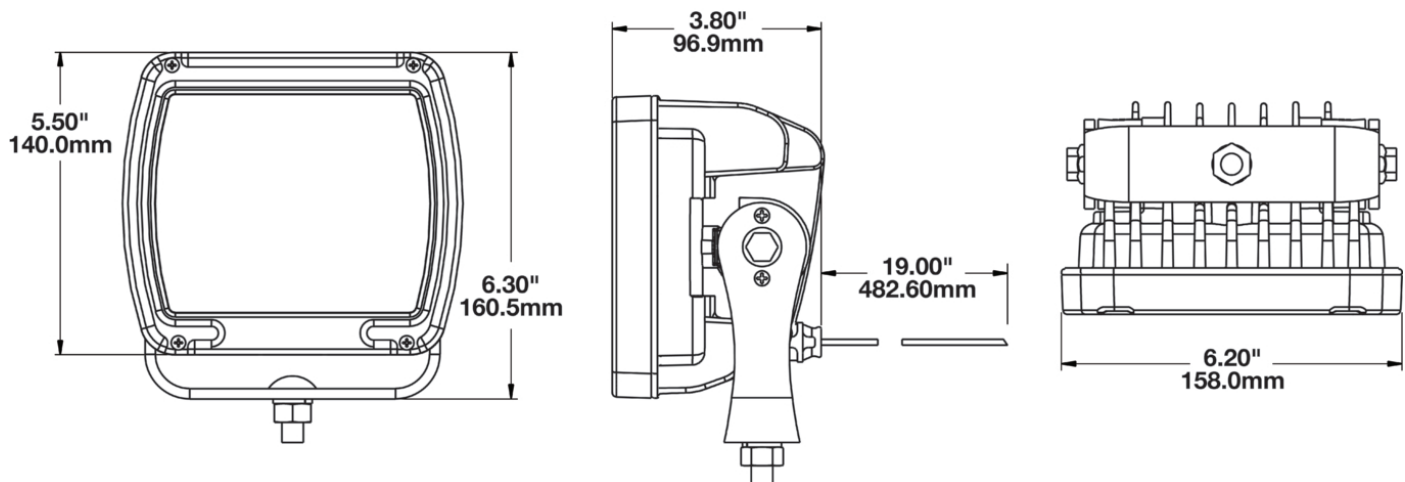

PRODUCT DIMENSIONS

Print date: 2025-05-17

© 2025 J.W. Speaker Corporation • Germantown, WI U.S.A.
www.jwspeaker.com • speaker@jwspeaker.com • 262.251.6660

J.W. SPEAKER
Engineered. Lighting. Solutions.