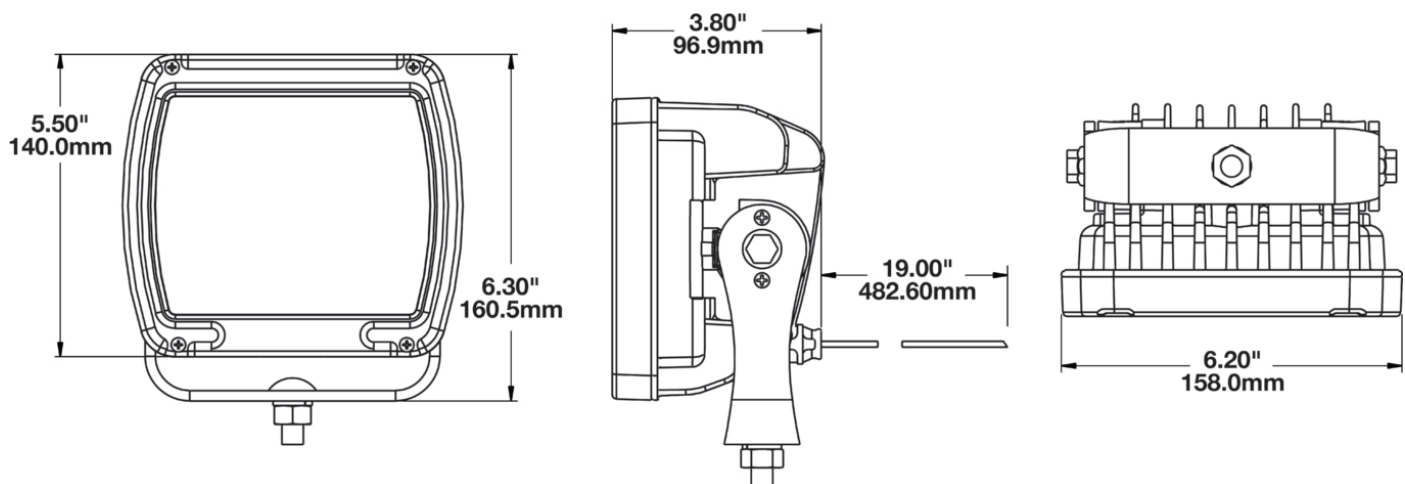

PRODUCT DIMENSIONS

Print date: 2026-06-25

© 2026 J.W. Speaker Corporation • Germantown, WI U.S.A.
www.jwspeaker.com • speaker@jwspeaker.com • 262.251.6660

J.W. SPEAKER
Engineered. Lighting. Solutions.