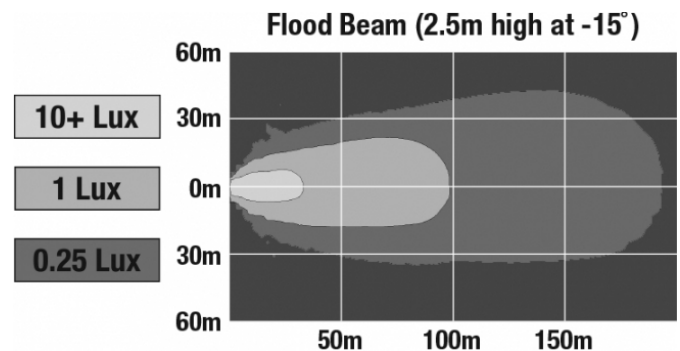

LED Work Light - Model 526

PRODUCT INFORMATION

Description	12V LED Work Light with Black Housing, Polycarbonate Lens & Flood Beam Pattern
Height	140.00 mm / 5.51 in
Width	158.00 mm / 6.22 in
Depth	98.00 mm / 3.86 in
Shape	Rectangular
Outer Lens Material	Polycarbonate
Outer Lens Color	Clear
Housing Material	Die-Cast Aluminum
Housing Color	Black
Mounting Hardware Description	(x1) M10-1.5 x 25mm Universal Pedestal Mount
Minimum Operating Temperature	-40 °C / -40 °F
Maximum Operating Temperature	65 °C / 149 °F
Product Weight	4.60 lbs / 2.09 kgs
Shipping Weight	4.88 lbs / 2.21 kgs

IEC IP69K

PHOTOMETRIC SPECIFICATIONS

Raw Lumen Output	8600
Effective Lumen Output	4400
Candela Output	5000
Beam Pattern(s)	Forward Lighting - Flood (Standard)

PRODUCT WARNINGS

For California residents:

⚠ **WARNING:** Cancer and reproductive harm - www.P65Warnings.ca.gov.