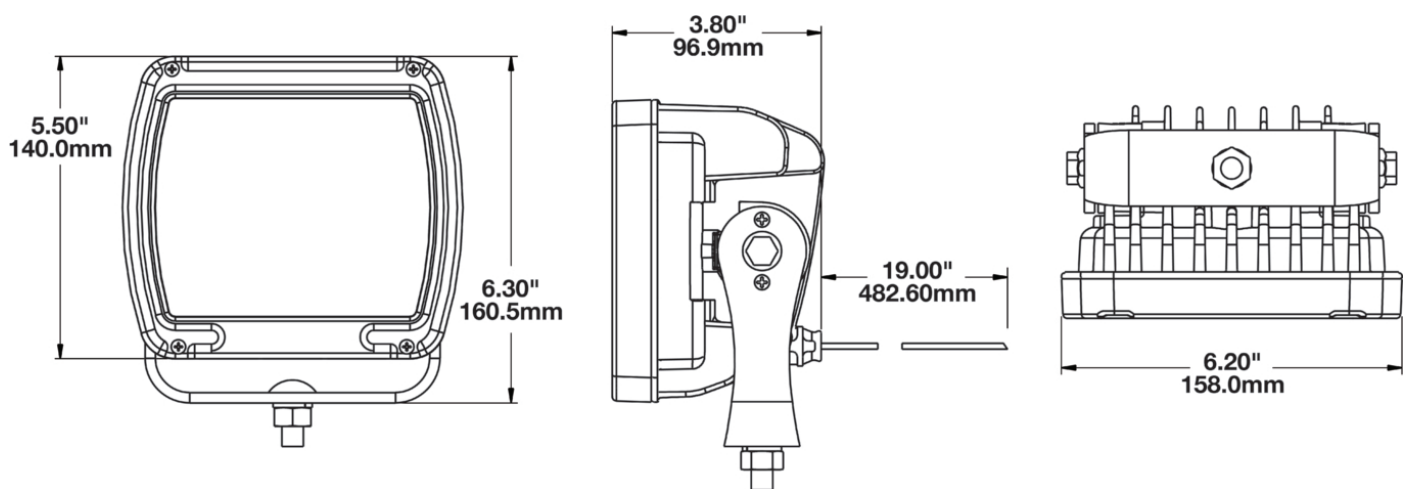

PRODUCT DIMENSIONS

Print date: 2026-04-23

© 2026 J.W. Speaker Corporation • Germantown, WI U.S.A.
www.jwspeaker.com • speaker@jwspeaker.com • 262.251.6660

J.W. SPEAKER
Engineered. Lighting. Solutions.