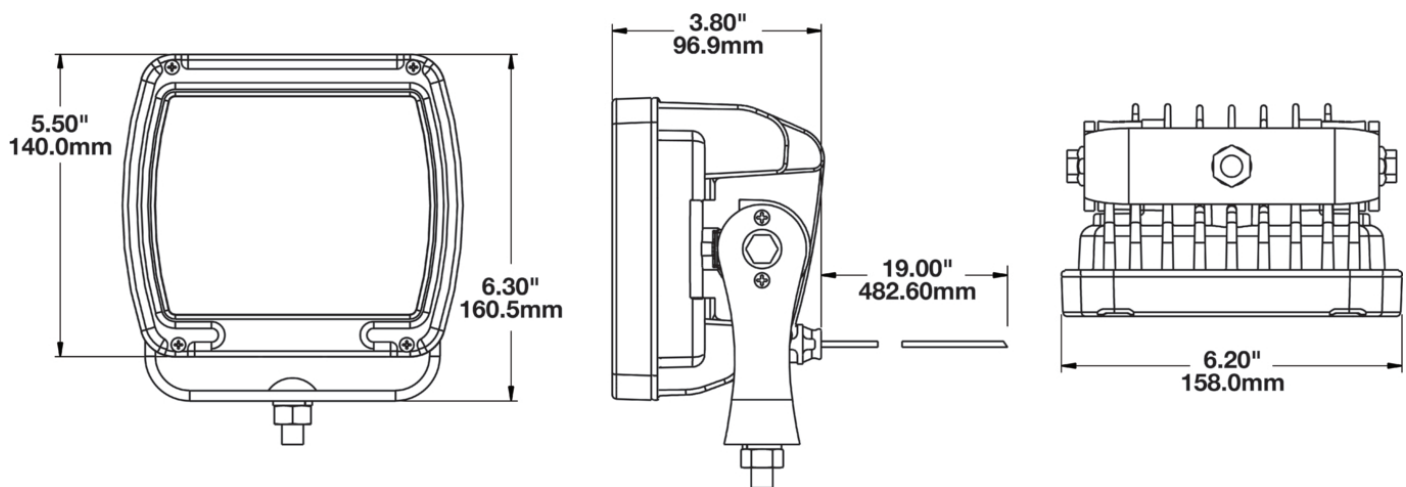

PRODUCT DIMENSIONS

Print date: 2026-06-24

© 2026 J.W. Speaker Corporation • Germantown, WI U.S.A.
www.jwspeaker.com • speaker@jwspeaker.com • 262.251.6660

J.W. SPEAKER
Engineered. Lighting. Solutions.