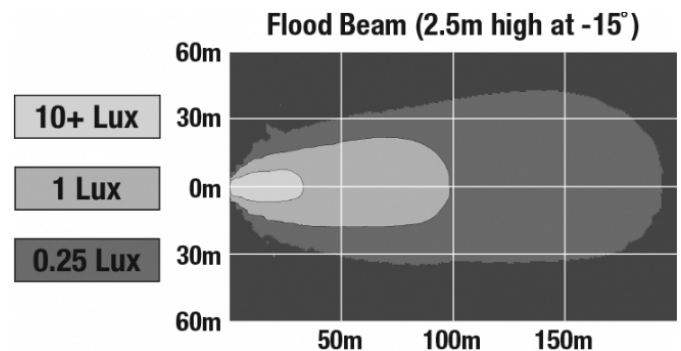

LED Work Light - Model 526

PRODUCT INFORMATION

Description	12V LED Work Light with Black Housing, Polycarbonate Lens & Flood Beam Pattern
Height	140.00 mm / 5.51 in
Width	158.00 mm / 6.22 in
Depth	98.00 mm / 3.86 in
Shape	Rectangular
Outer Lens Material	Polycarbonate
Outer Lens Color	Clear
Housing Material	Die-Cast Aluminum
Housing Color	Black
Mounting Hardware Description	(x1) M10-1.5 x 25mm Universal Pedestal Mount
Minimum Operating Temperature	-40 °C / -40 °F
Maximum Operating Temperature	65 °C / 149 °F
Product Weight	4.60 lbs / 2.09 kgs
Shipping Weight	4.88 lbs / 2.21 kgs

Raw Lumen Output	8600
Effective Lumen Output	4400
Candela Output	5000
Beam Pattern(s)	Forward Lighting - Flood (Standard)

PRODUCT WARNINGS

For California residents:

⚠ **WARNING:** Cancer and reproductive harm - www.P65Warnings.ca.gov.