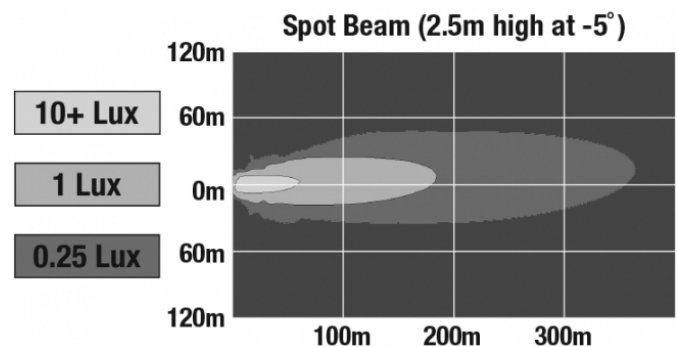

LED Work Light - Model 526

ELECTRICAL SPECIFICATIONS

Input Voltage	24V DC
Operating Voltage	16-32V DC
Transient Spike Protection	330V Peak @ 1 HZ-100 Pulses
Current Draw	5.00A @ 24V DC

REGULATORY STANDARDS COMPLIANCE

IEC IP69K

PHOTOMETRIC SPECIFICATIONS

Raw Lumen Output	8600
Effective Lumen Output	5000
Candela Output	40000
Beam Pattern(s)	Forward Lighting - Spot

APPLICATIONS

Print date: 2026-06-24

© 2026 J.W. Speaker Corporation • Germantown, WI U.S.A.
www.jwspeaker.com • speaker@jwspeaker.com • 262.251.6660