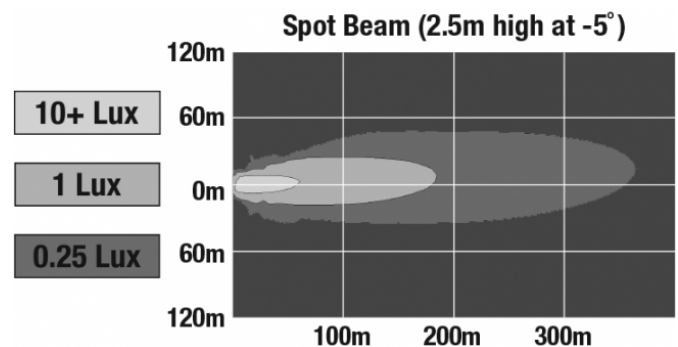

LED Work Light - Model 526

ELECTRICAL SPECIFICATIONS

Input Voltage	24V DC
Operating Voltage	16-32V DC
Transient Spike Protection	330V Peak @ 1 HZ-100 Pulses
Current Draw	5.00A @ 24V DC

REGULATORY STANDARDS COMPLIANCE

IEC IP69K

PHOTOMETRIC SPECIFICATIONS

Raw Lumen Output	8600
Effective Lumen Output	5000
Candela Output	40000
Beam Pattern(s)	Forward Lighting - Spot

APPLICATIONS

Print date: 2025-05-17

© 2025 J.W. Speaker Corporation • Germantown, WI U.S.A.
www.jwspeaker.com • speaker@jwspeaker.com • 262.251.6660