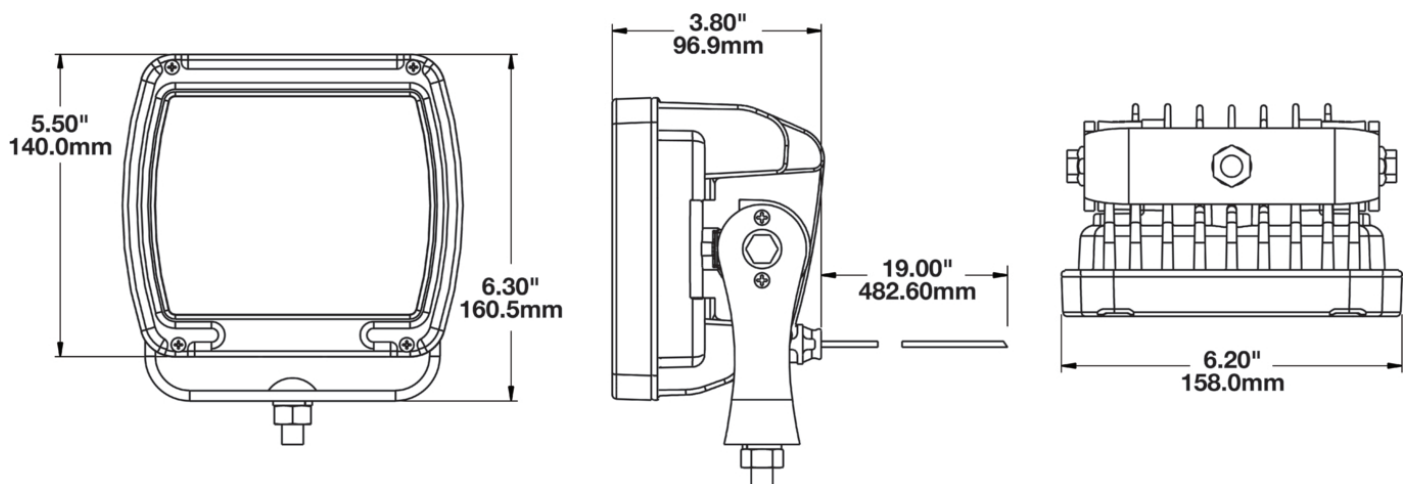

PRODUCT DIMENSIONS

Print date: 2026-05-13

© 2026 J.W. Speaker Corporation • Germantown, WI U.S.A.
www.jwspeaker.com • speaker@jwspeaker.com • 262.251.6660

J.W. SPEAKER
Engineered. Lighting. Solutions.