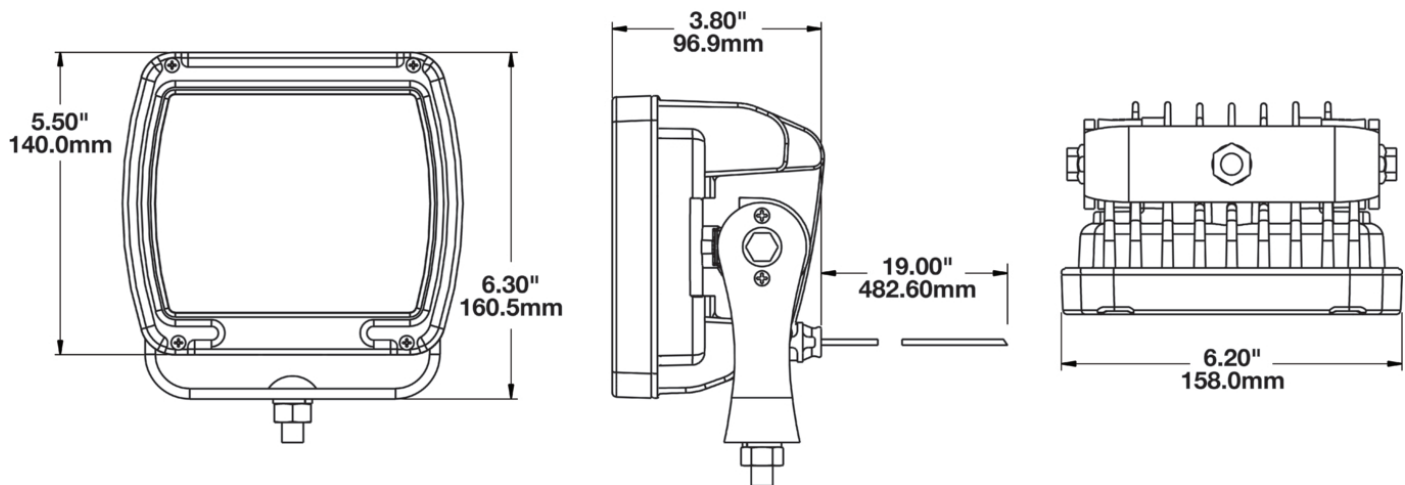

PRODUCT DIMENSIONS

Print date: 2026-06-03

© 2026 J.W. Speaker Corporation • Germantown, WI U.S.A.
www.jwspeaker.com • speaker@jwspeaker.com • 262.251.6660

J.W. SPEAKER
Engineered. Lighting. Solutions.