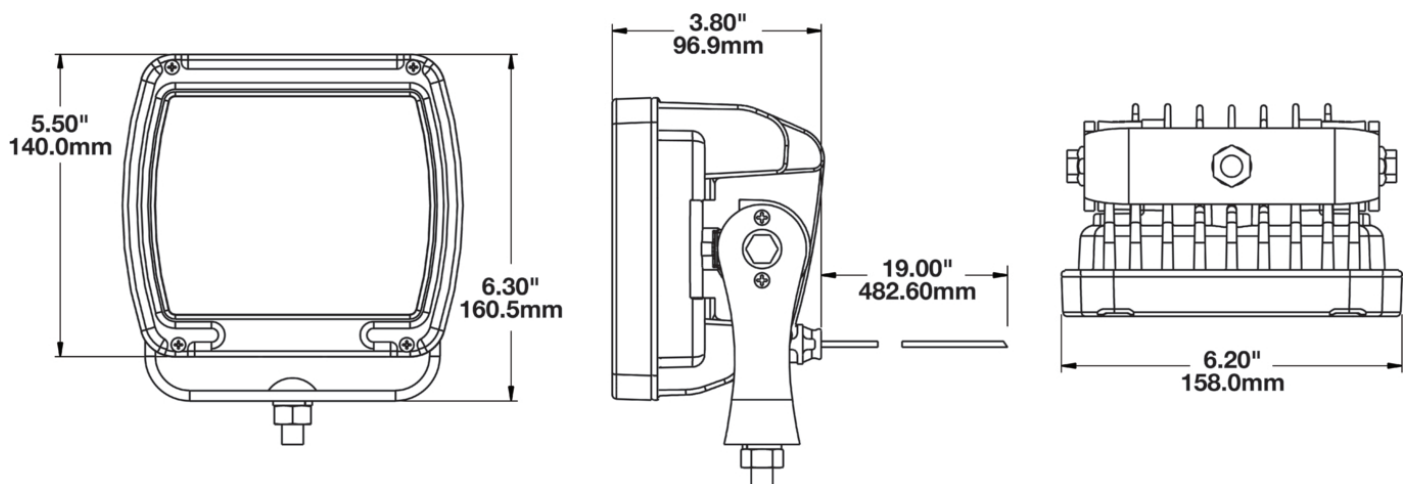

PRODUCT DIMENSIONS

Print date: 2025-05-17

© 2025 J.W. Speaker Corporation • Germantown, WI U.S.A.
www.jwspeaker.com • speaker@jwspeaker.com • 262.251.6660

J.W. SPEAKER
Engineered. Lighting. Solutions.