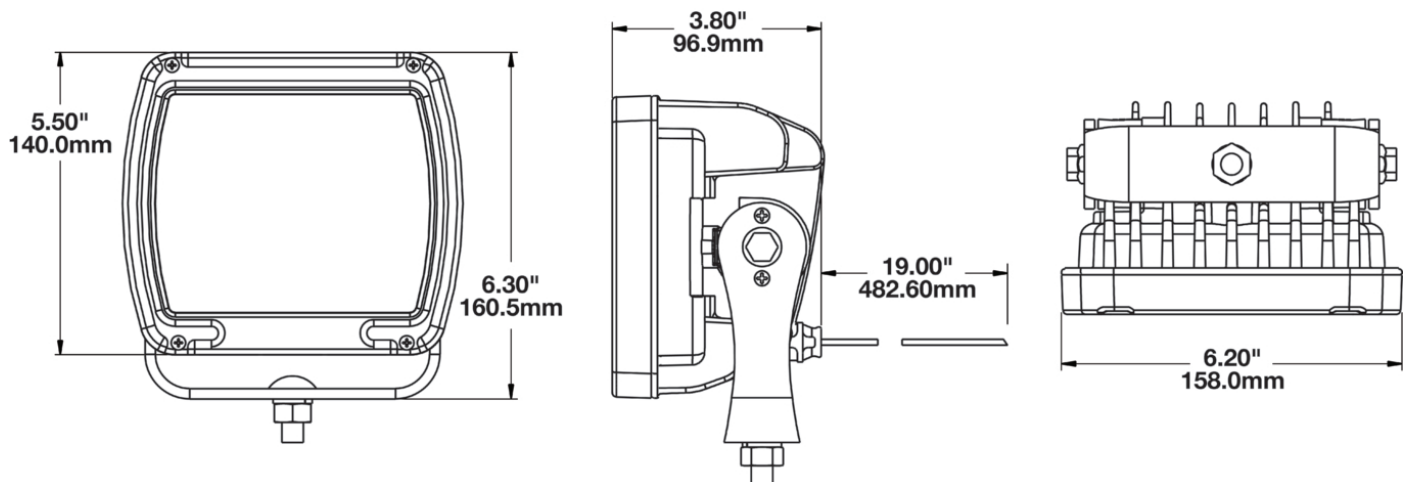

PRODUCT DIMENSIONS

Print date: 2026-04-05

© 2026 J.W. Speaker Corporation • Germantown, WI U.S.A.
www.jwspeaker.com • speaker@jwspeaker.com • 262.251.6660

J.W. SPEAKER
Engineered. Lighting. Solutions.