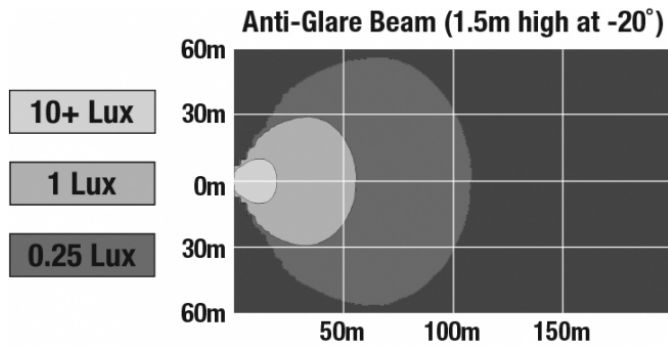

LED Work Light - Model 526

REGULATORY STANDARDS COMPLIANCE

IEC IP69K

PHOTOMETRIC SPECIFICATIONS

APPLICATIONS