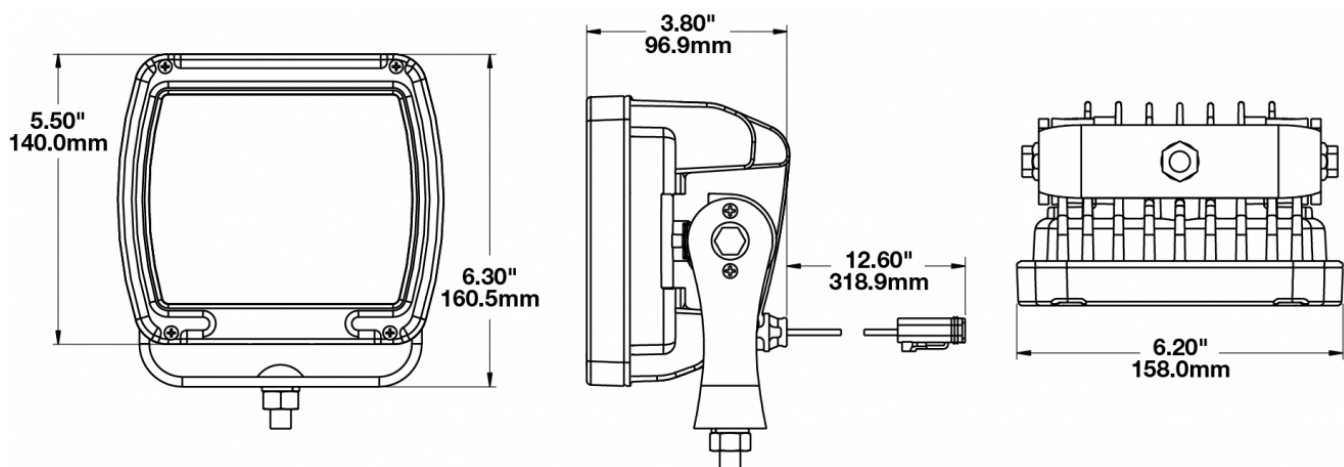

LED Work Light - Model 526

PRODUCT INFORMATION

Description	24V Anti-Glare Beam Pattern w/ Polycarbonate Lens
Product Weight	4.60 lbs / 2.09 kgs
Shipping Weight	5.00 lbs / 2.27 kgs

PRODUCT DIMENSIONS

Print date: 2026-06-09