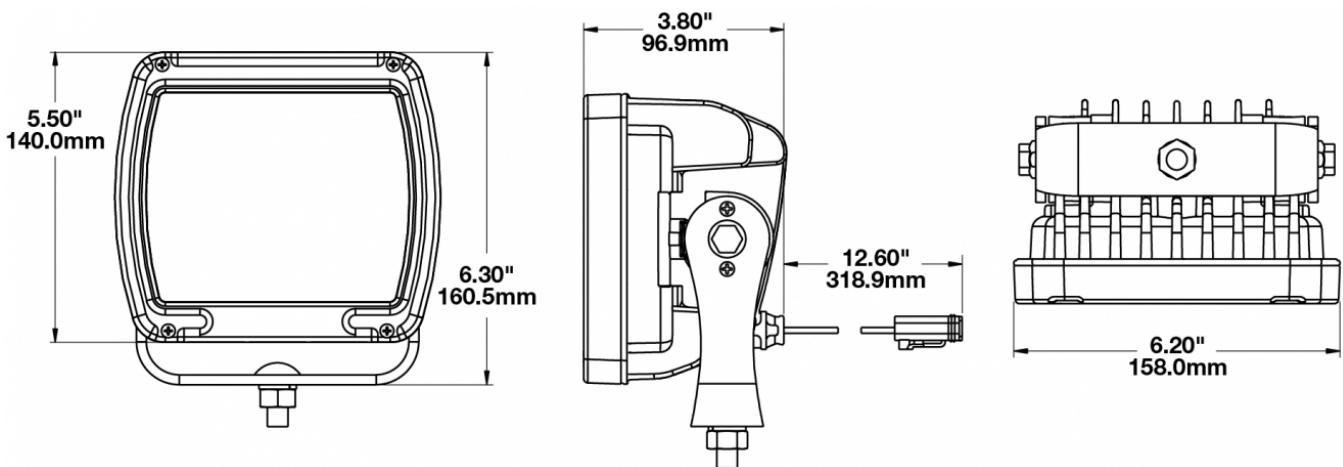

LED Work Light - Model 526

PRODUCT INFORMATION

Description	24V Anti-Glare Beam Pattern w/ Polycarbonate Lens
Product Weight	4.60 lbs / 2.09 kgs
Shipping Weight	5.00 lbs / 2.27 kgs

PRODUCT DIMENSIONS

Print date: 2024-09-14