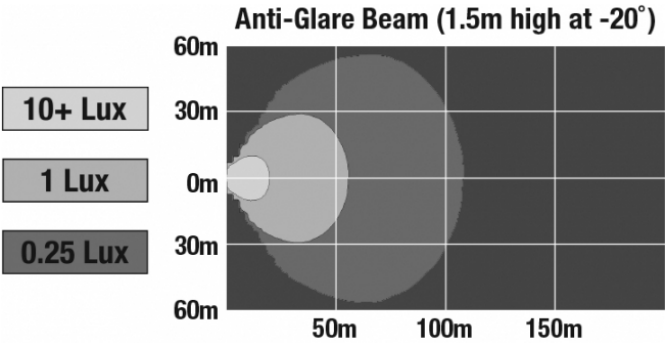

IEC IP69K

Print date: 2020-05-30

© 2020 J.W. Speaker Corporation • Germantown, WI U.S.A.
www.jwspeaker.com • speaker@jwspeaker.com • 262.251.6660

LED Work Light - Model 526

PHOTOMETRIC SPECIFICATIONS

Raw Lumen Output 9,000
 Effective Lumen Output 5800
 Nominal LED Color Temperature 5700 K
 Beam Pattern(s) Anti-Glare