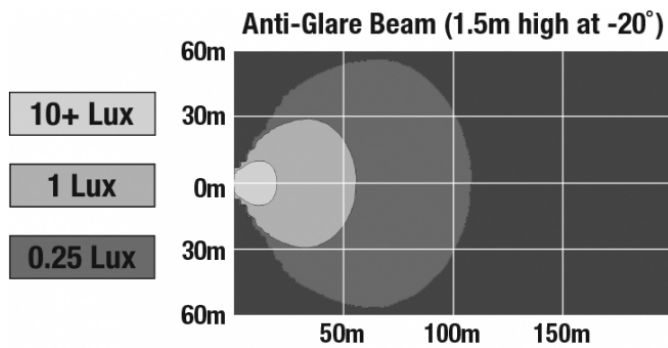

LED Work Light - Model 526

REGULATORY STANDARDS COMPLIANCE

IEC IP69K

PHOTOMETRIC SPECIFICATIONS

APPLICATIONS