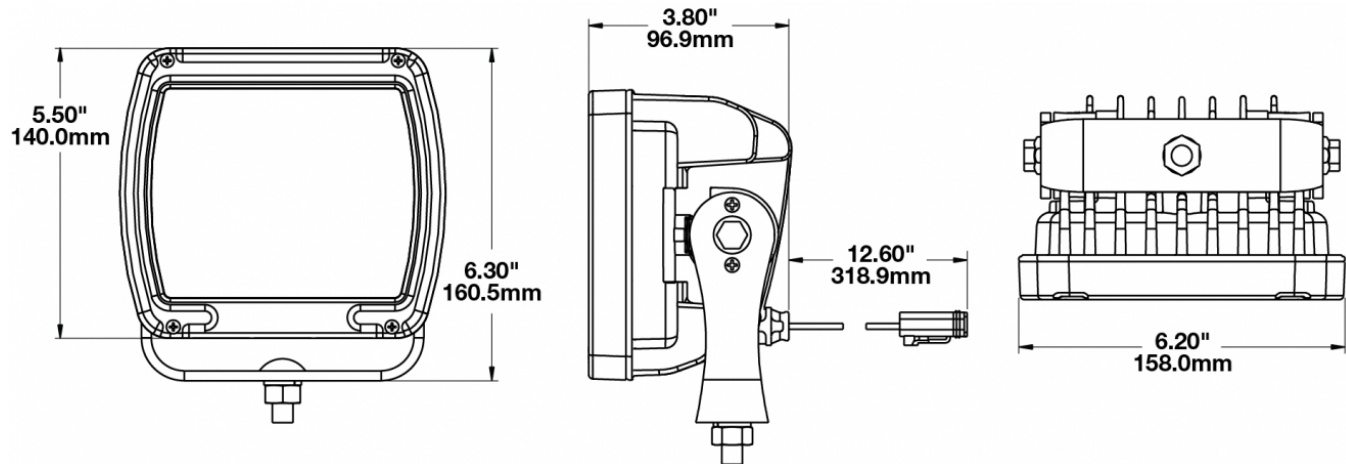

LED Work Light - Model 526

PRODUCT INFORMATION

Description	24V LED Work Light with Black Housing, Polycarbonate Lens & Anti-Glare Beam Pattern
Height	160.02 mm / 6.3 in
Width	157.48 mm / 6.2 in
Depth	96.52 mm / 3.8 in
Shape	Square
Outer Lens Material	Polycarbonate
Outer Lens Color	Clear
Housing Material	Die-Cast Aluminum
Housing Color	Black
Mounting Hardware Description	(x1) M10-1.5 x 25 Mounting Bolt
Mounting Type	Universal Pedestal Mount
Minimum Operating Temperature	-40 °C / -40 °F
Maximum Operating Temperature	65 °C / 149 °F
Connector or Wiring	iCONN Connector - iMATE23
Product Weight	4.60 lbs / 2.09 kgs
Shipping Weight	5.00 lbs / 2.27 kgs
Additional Information	Wire Harness: JWS part number 3271781.

PRODUCT DIMENSIONS

ELECTRICAL SPECIFICATIONS

Input Voltage	24V DC
Operating Voltage	16-32V DC
Transient Spike Protection	150V Peak @ 1 HZ-100 Pulses
Current Draw	5.00A @ 24V DC

REGULATORY STANDARDS COMPLIANCE

IEC IP69K

Print date: 2020-05-30

© 2020 J.W. Speaker Corporation • Germantown, WI U.S.A.
www.jwspeaker.com • speaker@jwspeaker.com • 262.251.6660

LED Work Light - Model 526

PHOTOMETRIC SPECIFICATIONS

Raw Lumen Output 9,000
 Effective Lumen Output 5800
 Nominal LED Color Temperature 5700 K
 Beam Pattern(s) Anti-Glare