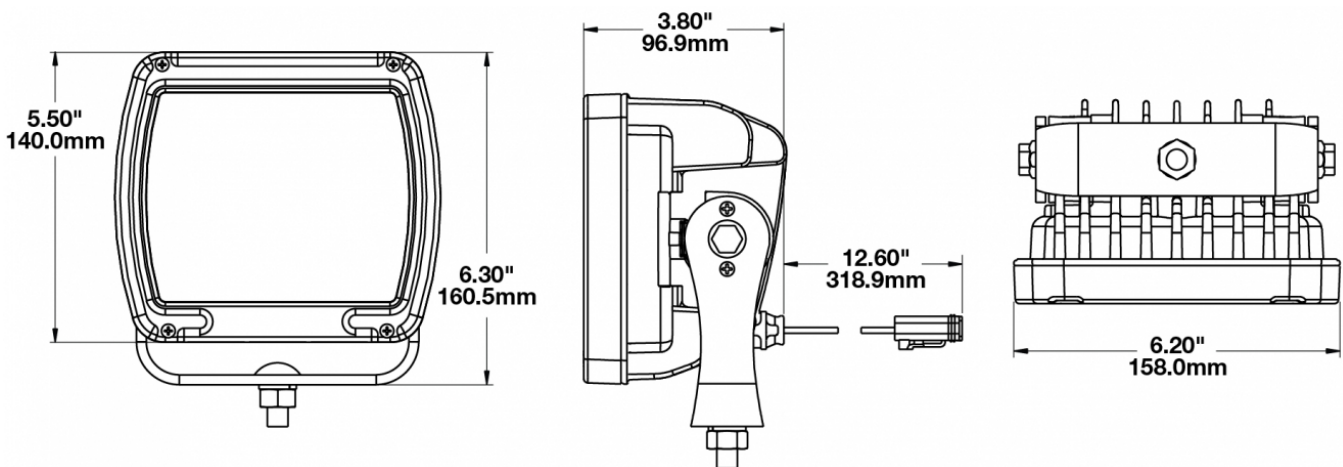

LED Work Light - Model 526

PRODUCT INFORMATION

Description	24V Anti-Glare Beam Pattern w/ Polycarbonate Lens
Product Weight	4.60 lbs / 2.09 kgs
Shipping Weight	5.00 lbs / 2.27 kgs

PRODUCT DIMENSIONS

Print date: 2024-12-12