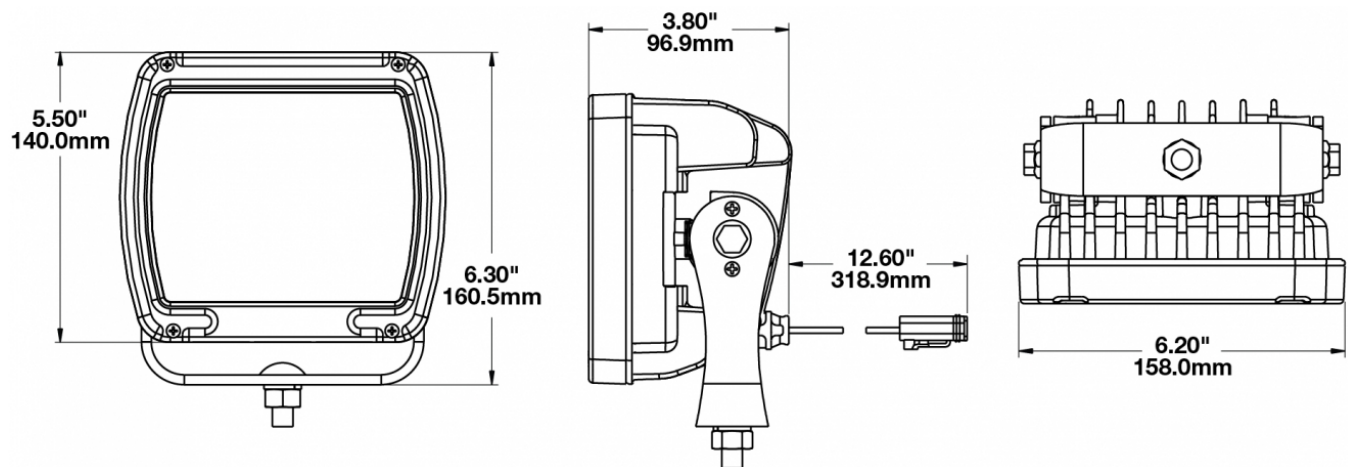

LED Work Light - Model 526

PRODUCT INFORMATION

Description	24V Anti-Glare Beam Pattern w/ Polycarbonate Lens
Product Weight	4.60 lbs / 2.09 kgs
Shipping Weight	5.00 lbs / 2.27 kgs

PRODUCT DIMENSIONS

Print date: 2026-04-07

⚠ **WARNING:** Cancer and reproductive harm - www.P65Warnings.ca.gov.

⚠ **AVERTISSEMENT:** Cancer et effet nocif sur la reproduction - www.P65Warnings.ca.gov.

ACCESSORIES

Part Number
3267541

12" 18AWG iCONN
iMATE 23 Wire Asm
w/DT04-2P