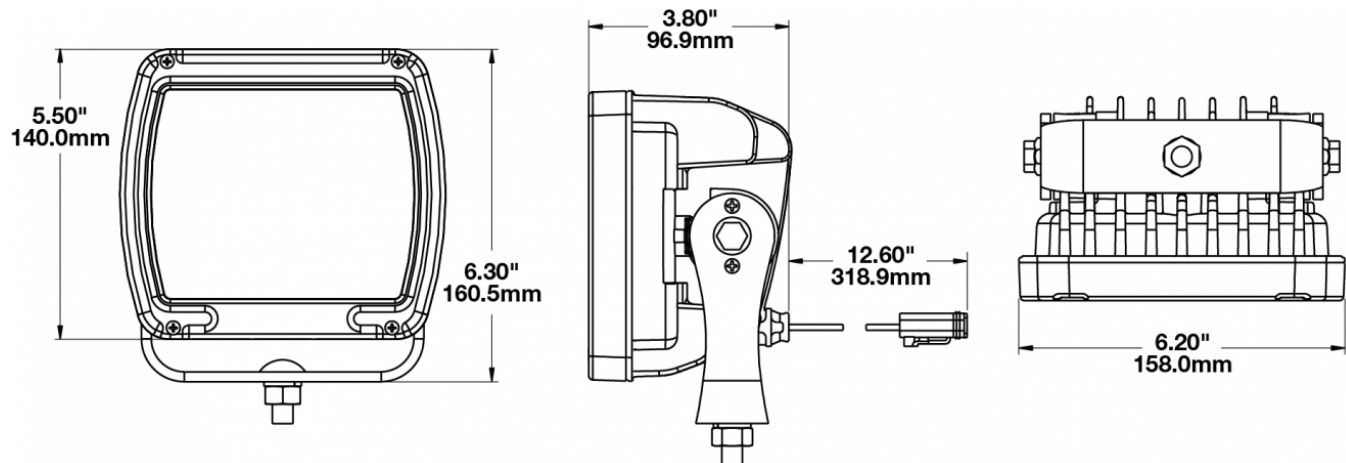

## PRODUCT INFORMATION

<b>Description</b>	24V LED Work Light with Black Housing, Polycarbonate Lens & Trapezoid Beam Pattern
<b>Height</b>	160.02 mm / 6.3 in
<b>Width</b>	157.48 mm / 6.2 in
<b>Depth</b>	96.52 mm / 3.8 in
<b>Shape</b>	Square
<b>Outer Lens Material</b>	Polycarbonate
<b>Outer Lens Color</b>	Clear
<b>Housing Material</b>	Die-Cast Aluminum
<b>Housing Color</b>	Black
<b>Mounting Hardware Description</b>	(x1) M10-1.5 x 25 Mounting Bolt
<b>Mounting Type</b>	Universal Pedestal Mount
<b>Minimum Operating Temperature</b>	-40 °C / -40 °F
<b>Maximum Operating Temperature</b>	65 °C / 149 °F
<b>Connector or Wiring</b>	iCONN Connector - iMATE23
<b>Product Weight</b>	4.60 lbs / 2.09 kgs
<b>Shipping Weight</b>	5.00 lbs / 2.27 kgs
<b>Additional Information</b>	Wire Harness: JWS part number 3271781.

## PRODUCT DIMENSIONS