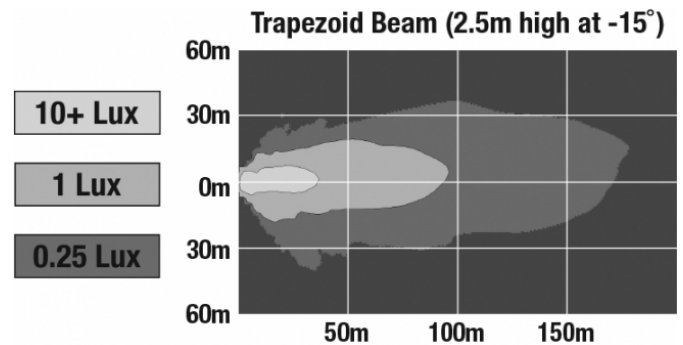

IEC IP69K

Print date: 2020-05-31

© 2020 J.W. Speaker Corporation • Germantown, WI U.S.A.
www.jwspeaker.com • speaker@jwspeaker.com • 262.251.6660

LED Work Light - Model 526

PHOTOMETRIC SPECIFICATIONS

Raw Lumen Output	9,000
Effective Lumen Output	5800
Nominal LED Color Temperature	5700 K
Beam Pattern(s)	Forward Lighting - Trapezoid