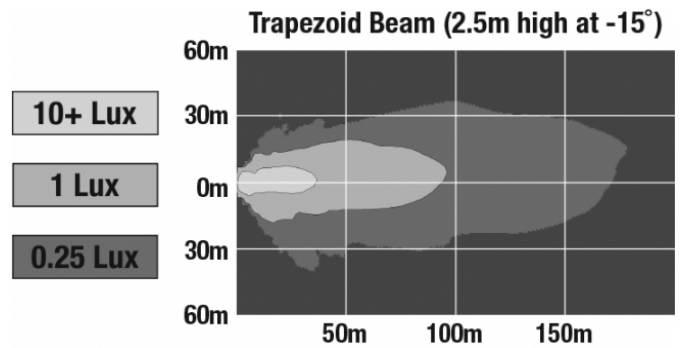

LED Work Light - Model 526

PHOTOMETRIC SPECIFICATIONS

Raw Lumen Output	9,000
Effective Lumen Output	5800
Nominal LED Color Temperature	5700 K
Beam Pattern(s)	Anti-Glare