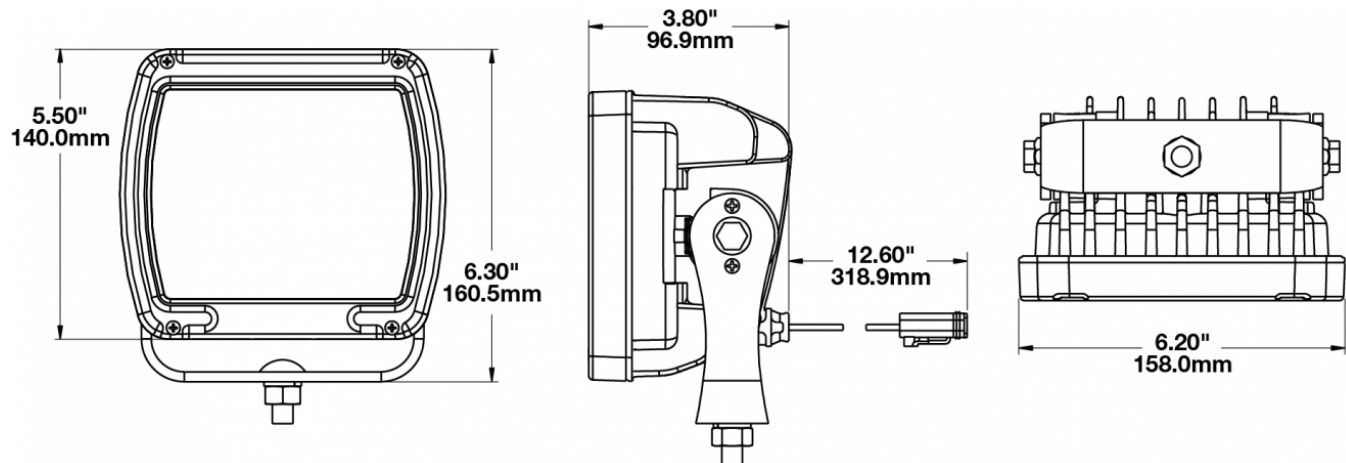

LED Work Light - Model 526

PRODUCT DIMENSIONS

ELECTRICAL SPECIFICATIONS

Input Voltage	24V DC
Operating Voltage	16-32V DC
Transient Spike Protection	330V Peak @ 1 HZ-100 Pulses
Current Draw	5.00A @ 24V DC

REGULATORY STANDARDS COMPLIANCE

IEC IP69K

Print date: 2026-05-13

© 2026 J.W. Speaker Corporation • Germantown, WI U.S.A.
www.jwspeaker.com • speaker@jwspeaker.com • 262.251.6660