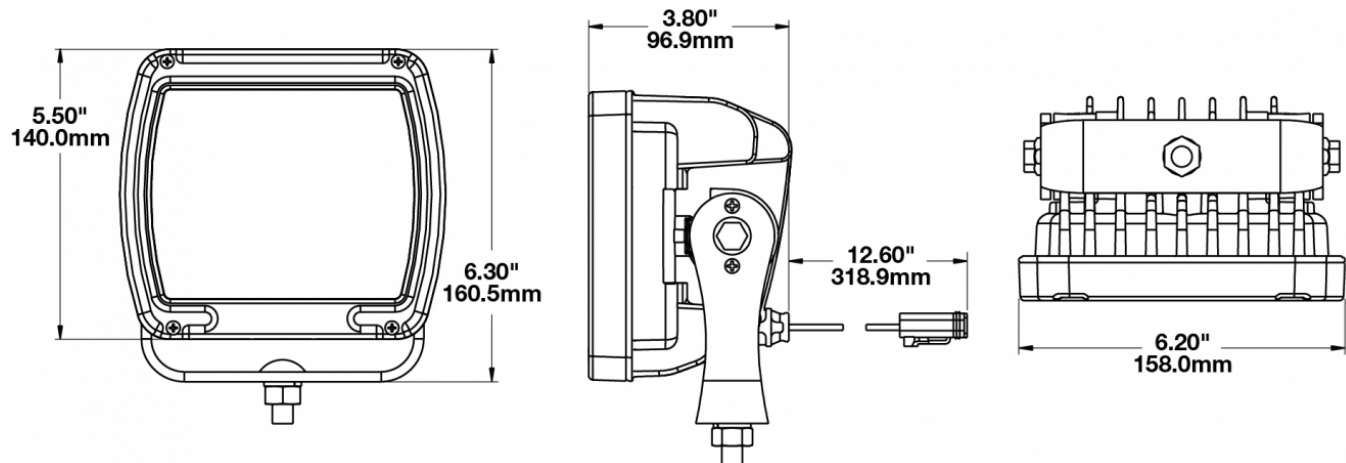

LED Work Light - Model 526

PRODUCT INFORMATION

Description	24V LED Work Light with Black Housing, Polycarbonate Lens & Flood Beam Pattern
Height	160.02 mm / 6.3 in
Width	157.48 mm / 6.2 in
Depth	96.52 mm / 3.8 in
Shape	Square
Outer Lens Material	Polycarbonate
Outer Lens Color	Clear
Housing Material	Die-Cast Aluminum
Housing Color	Black
Mounting Hardware Description	(x1) M10-1.5 x 25 Mounting Bolt
Mounting Type	Universal Pedestal Mount
Minimum Operating Temperature	-40 °C / -40 °F
Maximum Operating Temperature	65 °C / 149 °F
Connector or Wiring	iCONN Connector - iMATE23
Product Weight	4.60 lbs / 2.09 kgs
Shipping Weight	5.00 lbs / 2.27 kgs
Additional Information	Wire Harness: JWS part number 3271781.

PRODUCT DIMENSIONS

ELECTRICAL SPECIFICATIONS

Input Voltage	24V DC
Operating Voltage	16-32V DC
Transient Spike Protection	330V Peak @ 1 HZ-100 Pulses
Current Draw	5.00A @ 24V DC

REGULATORY STANDARDS COMPLIANCE

IEC IP69K

Print date: 2024-08-08

© 2024 J.W. Speaker Corporation • Germantown, WI U.S.A.
www.jwspeaker.com • speaker@jwspeaker.com • 262.251.6660

LED Work Light - Model 526

PHOTOMETRIC SPECIFICATIONS

Raw Lumen Output	9,000
Effective Lumen Output	5800
Nominal LED Color Temperature	5700 K
Beam Pattern(s)	Forward Lighting - Flood (Standard)