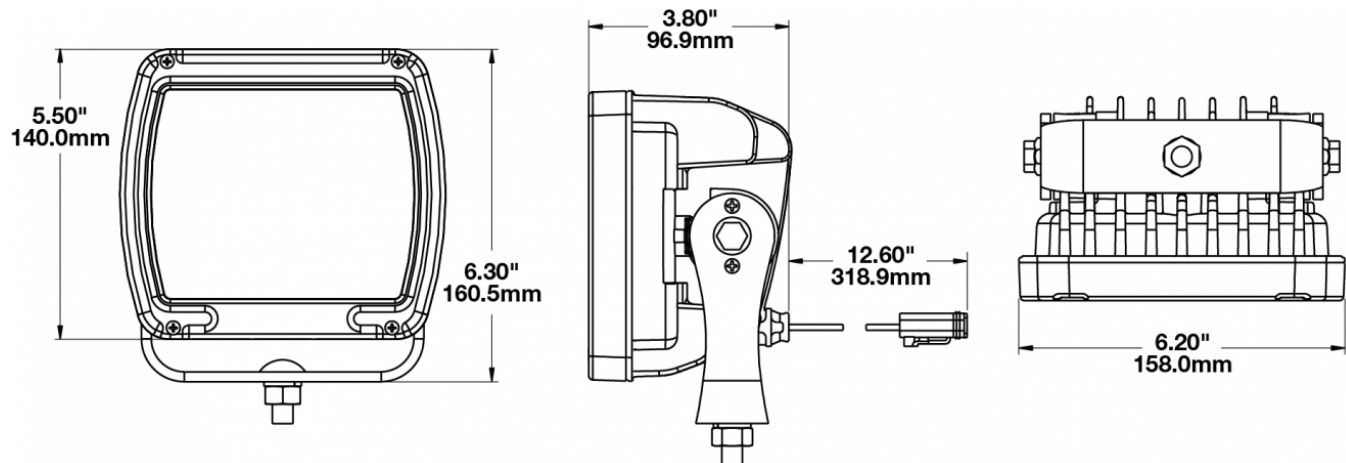

LED Work Light - Model 526

PRODUCT INFORMATION

Description	24V LED Work Light with Black Housing, Polycarbonate Lens & Flood Beam Pattern
Height	160.02 mm / 6.3 in
Width	157.48 mm / 6.2 in
Depth	96.52 mm / 3.8 in
Shape	Square
Outer Lens Material	Polycarbonate
Outer Lens Color	Clear
Housing Material	Die-Cast Aluminum
Housing Color	Black
Mounting Hardware Description	(x1) M10-1.5 x 25 Mounting Bolt
Mounting Type	Universal Pedestal Mount
Minimum Operating Temperature	-40 °C / -40 °F
Maximum Operating Temperature	65 °C / 149 °F
Connector or Wiring	iCONN Connector - iMATE23
Product Weight	4.60 lbs / 2.09 kgs
Shipping Weight	5.00 lbs / 2.27 kgs
Additional Information	Wire Harness: JWS part number 3271781.

PRODUCT DIMENSIONS

ELECTRICAL SPECIFICATIONS

Input Voltage	24V DC
Operating Voltage	16-32V DC
Transient Spike Protection	330V Peak @ 1 HZ-100 Pulses
Current Draw	5.00A @ 24V DC

REGULATORY STANDARDS COMPLIANCE

IEC IP69K

Print date: 2026-06-03

© 2026 J.W. Speaker Corporation • Germantown, WI U.S.A.
www.jwspeaker.com • speaker@jwspeaker.com • 262.251.6660

LED Work Light - Model 526

PHOTOMETRIC SPECIFICATIONS

Raw Lumen Output	9,000
Effective Lumen Output	5800
Nominal LED Color Temperature	5700 K
Beam Pattern(s)	Forward Lighting - Flood (Standard)