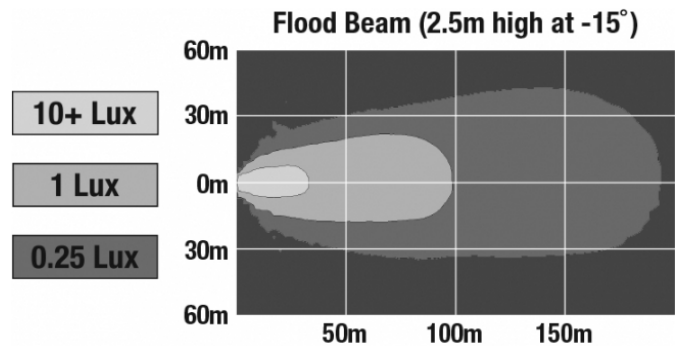

## PRODUCT DIMENSIONS

## PHOTOMETRIC SPECIFICATIONS

<b>Raw Lumen Output</b>	9,000
<b>Effective Lumen Output</b>	5800
<b>Nominal LED Color Temperature</b>	5700 K
<b>Beam Pattern(s)</b>	Forward Lighting - Flood (Standard)