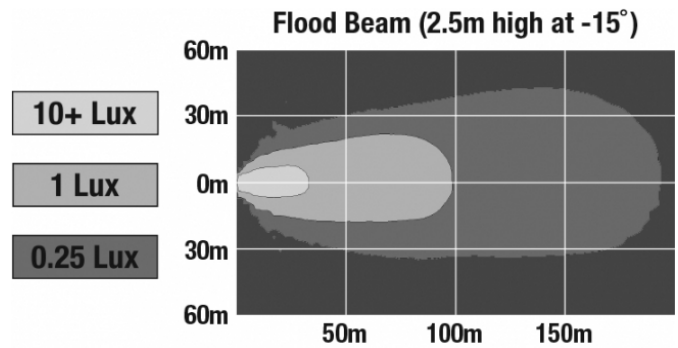

LED Work Light - Model 526

PRODUCT INFORMATION

Description	24V LED Work Light with Black Housing, Polycarbonate Lens & Flood Beam Pattern
Height	160.02 mm / 6.3 in
Width	157.48 mm / 6.2 in
Depth	96.52 mm / 3.8 in
Shape	Square
Outer Lens Material	Polycarbonate
Outer Lens Color	Clear
Housing Material	Die-Cast Aluminum
Housing Color	Black
Mounting Hardware Description	(x1) M10-1.5 x 25 Mounting Bolt
Mounting Type	Universal Pedestal Mount
Minimum Operating Temperature	-40 °C / -40 °F
Maximum Operating Temperature	65 °C / 149 °F
Connector or Wiring	iCONN Connector - iMATE23
Product Weight	4.60 lbs / 2.09 kgs
Shipping Weight	5.00 lbs / 2.27 kgs
Additional Information	Wire Harness: JWS part number 3271781.

IEC IP69K

Print date: 2024-08-08

© 2024 J.W. Speaker Corporation • Germantown, WI U.S.A.
www.jwspeaker.com • speaker@jwspeaker.com • 262.251.6660

LED Work Light - Model 526

PHOTOMETRIC SPECIFICATIONS

Raw Lumen Output	9,000
Effective Lumen Output	5800
Nominal LED Color Temperature	5700 K
Beam Pattern(s)	Forward Lighting - Flood (Standard)