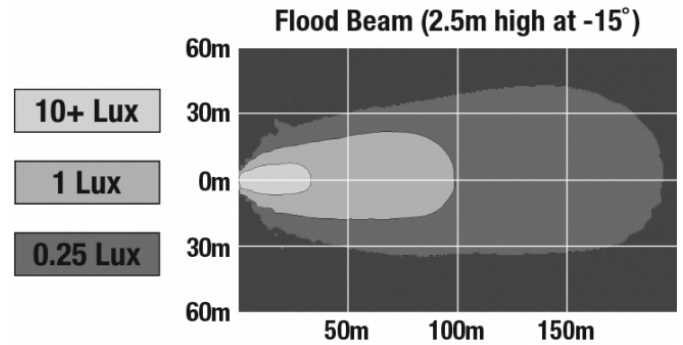

LED Work Light - Model 526

PRODUCT INFORMATION

Description	24V LED Work Light with Black Housing, Polycarbonate Lens & Flood Beam Pattern
Height	160.02 mm / 6.3 in
Width	157.48 mm / 6.2 in
Depth	96.52 mm / 3.8 in
Shape	Square
Outer Lens Material	Polycarbonate
Outer Lens Color	Clear
Housing Material	Die-Cast Aluminum
Housing Color	Black
Mounting Hardware Description	(x1) M10-1.5 x 25 Mounting Bolt
Mounting Type	Universal Pedestal Mount
Minimum Operating Temperature	-40 °C / -40 °F
Maximum Operating Temperature	65 °C / 149 °F
Connector or Wiring	iCONN Connector - iMATE23
Product Weight	4.60 lbs / 2.09 kgs
Shipping Weight	5.00 lbs / 2.27 kgs
Additional Information	Wire Harness: JWS part number 3271781.

IEC IP69K

Print date: 2020-05-30

© 2020 J.W. Speaker Corporation • Germantown, WI U.S.A.
www.jwspeaker.com • speaker@jwspeaker.com • 262.251.6660

LED Work Light - Model 526

PHOTOMETRIC SPECIFICATIONS

Raw Lumen Output	9,000
Effective Lumen Output	5800
Nominal LED Color Temperature	5700 K
Beam Pattern(s)	Forward Lighting - Flood (Standard)