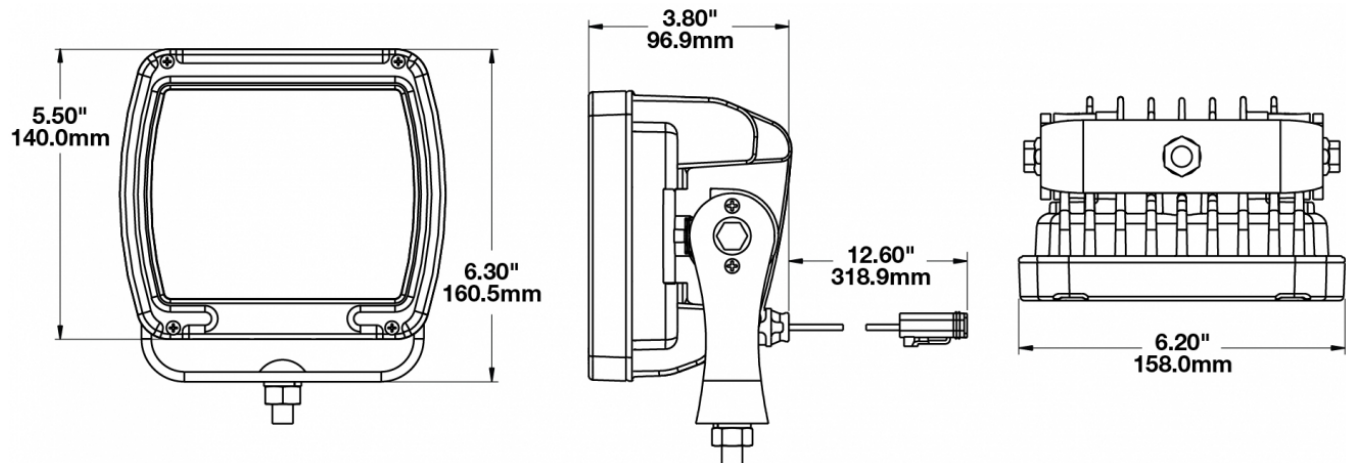

## PRODUCT INFORMATION

<b>Description</b>	24V LED Work Light with Black Housing, Polycarbonate Lens & Flood Beam Pattern
<b>Height</b>	160.02 mm / 6.3 in
<b>Width</b>	157.48 mm / 6.2 in
<b>Depth</b>	96.52 mm / 3.8 in
<b>Shape</b>	Square
<b>Outer Lens Material</b>	Polycarbonate
<b>Outer Lens Color</b>	Clear
<b>Housing Material</b>	Die-Cast Aluminum
<b>Housing Color</b>	Black
<b>Mounting Hardware Description</b>	(x1) M10-1.5 x 25 Mounting Bolt
<b>Mounting Type</b>	Universal Pedestal Mount
<b>Minimum Operating Temperature</b>	-40 °C / -40 °F
<b>Maximum Operating Temperature</b>	65 °C / 149 °F
<b>Connector or Wiring</b>	iCONN Connector - iMATE23
<b>Product Weight</b>	4.60 lbs / 2.09 kgs
<b>Shipping Weight</b>	5.00 lbs / 2.27 kgs
<b>Additional Information</b>	Wire Harness: JWS part number 3271781.

## PRODUCT DIMENSIONS