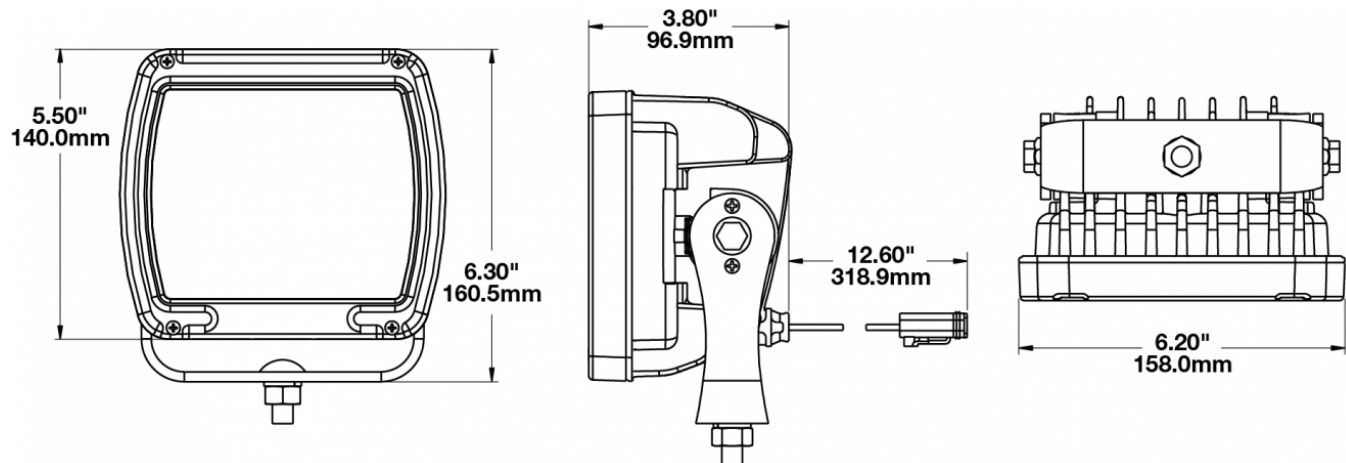

LED Work Light - Model 526

PRODUCT INFORMATION

Description	24V LED Work Light with Black Housing, Polycarbonate Lens & Flood Beam Pattern
Height	160.02 mm / 6.3 in
Width	157.48 mm / 6.2 in
Depth	96.52 mm / 3.8 in
Shape	Square
Outer Lens Material	Polycarbonate
Outer Lens Color	Clear
Housing Material	Die-Cast Aluminum
Housing Color	Black
Mounting Hardware Description	(x1) M10-1.5 x 25 Mounting Bolt
Mounting Type	Universal Pedestal Mount
Minimum Operating Temperature	-40 °C / -40 °F
Maximum Operating Temperature	65 °C / 149 °F
Connector or Wiring	iCONN Connector - iMATE23
Product Weight	4.60 lbs / 2.09 kgs
Shipping Weight	5.00 lbs / 2.27 kgs
Additional Information	Wire Harness: JWS part number 3271781.

PRODUCT DIMENSIONS

ELECTRICAL SPECIFICATIONS

Input Voltage	24V DC
Operating Voltage	16-32V DC
Transient Spike Protection	330V Peak @ 1 HZ-100 Pulses
Current Draw	5.00A @ 24V DC

REGULATORY STANDARDS COMPLIANCE

IEC IP69K

Print date: 2026-05-13

© 2026 J.W. Speaker Corporation • Germantown, WI U.S.A.
www.jwspeaker.com • speaker@jwspeaker.com • 262.251.6660

LED Work Light - Model 526

PHOTOMETRIC SPECIFICATIONS

Raw Lumen Output	9,000
Effective Lumen Output	5800
Nominal LED Color Temperature	5700 K
Beam Pattern(s)	Forward Lighting - Flood (Standard)