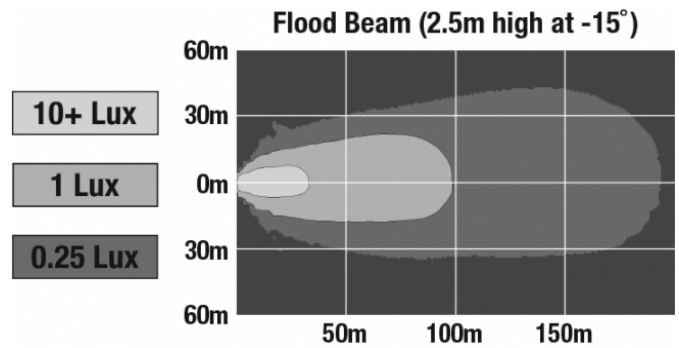

LED Work Light - Model 526

PRODUCT INFORMATION

Description	24V LED Work Light with Black Housing, Polycarbonate Lens & Flood Beam Pattern
Height	160.02 mm / 6.3 in
Width	157.48 mm / 6.2 in
Depth	96.52 mm / 3.8 in
Shape	Square
Outer Lens Material	Polycarbonate
Outer Lens Color	Clear
Housing Material	Die-Cast Aluminum
Housing Color	Black
Mounting Hardware Description	(x1) M10-1.5 x 25 Mounting Bolt
Mounting Type	Universal Pedestal Mount
Minimum Operating Temperature	-40 °C / -40 °F
Maximum Operating Temperature	65 °C / 149 °F
Connector or Wiring	iCONN Connector - iMATE23
Product Weight	4.60 lbs / 2.09 kgs
Shipping Weight	5.00 lbs / 2.27 kgs
Additional Information	Wire Harness: JWS part number 3271781.

IEC IP69K

Print date: 2026-06-03

© 2026 J.W. Speaker Corporation • Germantown, WI U.S.A.
www.jwspeaker.com • speaker@jwspeaker.com • 262.251.6660

LED Work Light - Model 526

PHOTOMETRIC SPECIFICATIONS

Raw Lumen Output	9,000
Effective Lumen Output	5800
Nominal LED Color Temperature	5700 K
Beam Pattern(s)	Forward Lighting - Flood (Standard)