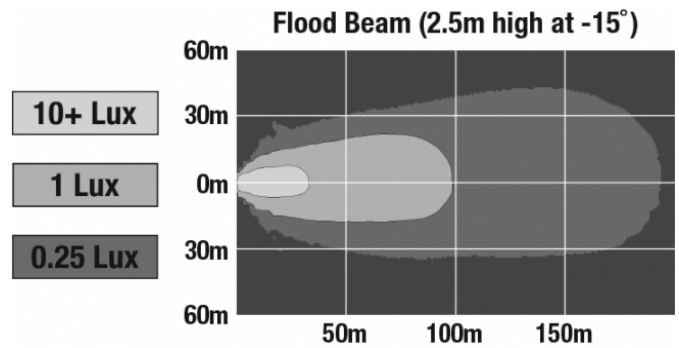

LED Work Light - Model 526

PRODUCT INFORMATION

Description	24V LED Work Light with Black Housing, Polycarbonate Lens & Flood Beam Pattern
Height	160.02 mm / 6.3 in
Width	157.48 mm / 6.2 in
Depth	96.52 mm / 3.8 in
Shape	Square
Outer Lens Material	Polycarbonate
Outer Lens Color	Clear
Housing Material	Die-Cast Aluminum
Housing Color	Black
Mounting Hardware Description	(x1) M10-1.5 x 25 Mounting Bolt
Mounting Type	Universal Pedestal Mount
Minimum Operating Temperature	-40 °C / -40 °F
Maximum Operating Temperature	65 °C / 149 °F
Connector or Wiring	iCONN Connector - iMATE23
Product Weight	4.60 lbs / 2.09 kgs
Shipping Weight	5.00 lbs / 2.27 kgs
Additional Information	Wire Harness: JWS part number 3271781.

IEC IP69K

Print date: 2026-05-13

© 2026 J.W. Speaker Corporation • Germantown, WI U.S.A.
www.jwspeaker.com • speaker@jwspeaker.com • 262.251.6660

LED Work Light - Model 526

PHOTOMETRIC SPECIFICATIONS

Raw Lumen Output	9,000
Effective Lumen Output	5800
Nominal LED Color Temperature	5700 K
Beam Pattern(s)	Forward Lighting - Flood (Standard)