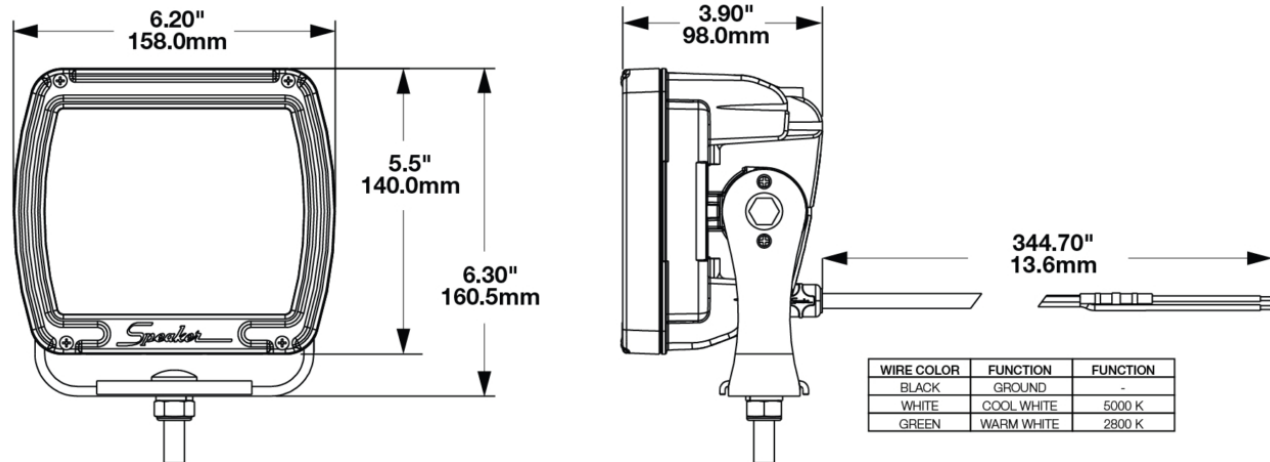

LED Work Light - Model 526

PRODUCT INFORMATION

Description	24V LED Work Light with Yellow Housing, Polycarbonate Lens & Dual White Anti-Glare Pattern
Height	160.47 mm / 6.32 in
Width	158.00 mm / 6.22 in
Depth	98.00 mm / 3.86 in
Shape	Square
Outer Lens Material	Polycarbonate
Outer Lens Color	Clear
Housing Material	Die-Cast Aluminum
Housing Color	Yellow
Mounting Hardware Description	(x1) M10-1.5 x 40mm Mounting Bolt
Mounting Type	Universal Pedestal Mount
Minimum Operating Temperature	-40 °C / -40 °F
Maximum Operating Temperature	65 °C / 149 °F
Connector or Wiring	iCONN connector - IMate23 3 wire
Product Weight	4.60 lbs / 2.09 kgs
Shipping Weight	4.88 lbs / 2.21 kgs
Additional Information	Warm/Cool White Color Temperatures: Warm White: 2800K Cool White: 5000K

PRODUCT DIMENSIONS

ELECTRICAL SPECIFICATIONS

Input Voltage	24V DC
Operating Voltage	16-32V DC
Transient Spike Protection	330V Peak @ 1 HZ-100 Pulses
White Wire	Cool White
Black Wire	Ground
Green Wire	Warm White
Current Draw	3.25A @ 24V DC (Warm White) 3.25A @ 24V DC (Cool White)