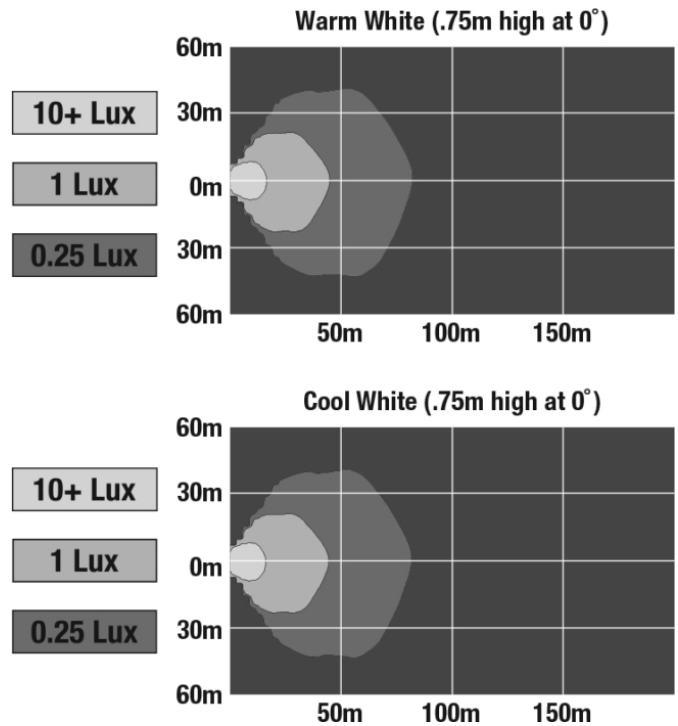

LED Work Light - Model 526

PRODUCT INFORMATION

Description	24V LED Work Light with Yellow Housing, Polycarbonate Lens & Dual White Anti-Glare Pattern
Height	160.47 mm / 6.32 in
Width	158.00 mm / 6.22 in
Depth	98.00 mm / 3.86 in
Shape	Square
Outer Lens Material	Polycarbonate
Outer Lens Color	Clear
Housing Material	Die-Cast Aluminum
Housing Color	Yellow
Mounting Hardware Description	(x1) M10-1.5 x 40mm Mounting Bolt
Mounting Type	Universal Pedestal Mount
Minimum Operating Temperature	-40 °C / -40 °F
Maximum Operating Temperature	65 °C / 149 °F
Connector or Wiring	iCONN connector - IMate23 3 wire
Product Weight	4.60 lbs / 2.09 kgs
Shipping Weight	4.88 lbs / 2.21 kgs
Additional Information	Warm/Cool White Color Temperatures: Warm White: 2800K Cool White: 5000K

LED Work Light - Model 526

PHOTOMETRIC SPECIFICATIONS

Raw Lumen Output	(warm) 7500, (cool) 9900
Effective Lumen Output	(warm) 3390, (cool) 3464
Candela Output	(warm) 4508, (cool) 4488
Beam Pattern(s)	Forward Lighting - Dual Beam