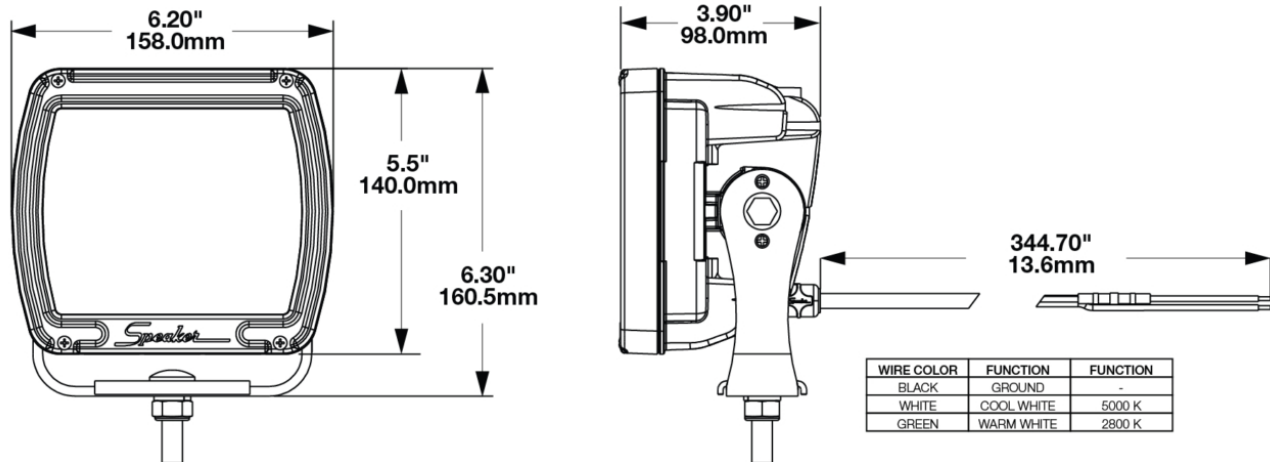

LED Work Light - Model 526

PRODUCT INFORMATION

Description	24V LED Work Light with Yellow Housing, Polycarbonate Lens & Dual White Anti-Glare Pattern
Height	160.47 mm / 6.32 in
Width	158.00 mm / 6.22 in
Depth	98.00 mm / 3.86 in
Shape	Square
Outer Lens Material	Polycarbonate
Outer Lens Color	Clear
Housing Material	Die-Cast Aluminum
Housing Color	Yellow
Mounting Hardware Description	(x1) M10-1.5 x 40mm Mounting Bolt
Mounting Type	Universal Pedestal Mount
Minimum Operating Temperature	-40 °C / -40 °F
Maximum Operating Temperature	65 °C / 149 °F
Connector or Wiring	iCONN connector - IMate23 3 wire
Product Weight	4.60 lbs / 2.09 kgs
Shipping Weight	4.88 lbs / 2.21 kgs
Additional Information	Warm/Cool White Color Temperatures: Warm White: 2800K Cool White: 5000K

PRODUCT DIMENSIONS

ELECTRICAL SPECIFICATIONS

Input Voltage	24V DC
Operating Voltage	16-32V DC
Transient Spike Protection	330V Peak @ 1 HZ-100 Pulses
White Wire	Cool White
Black Wire	Ground
Green Wire	Warm White
Current Draw	3.25A @ 24V DC (Warm White) 3.25A @ 24V DC (Cool White)

PHOTOMETRIC SPECIFICATIONS

Raw Lumen Output (warm) 7500, (cool) 9900
Effective Lumen Output (warm) 3390, (cool) 3464
Candela Output (warm) 4508, (cool) 4488
Beam Pattern(s) Forward Lighting - Dual Beam