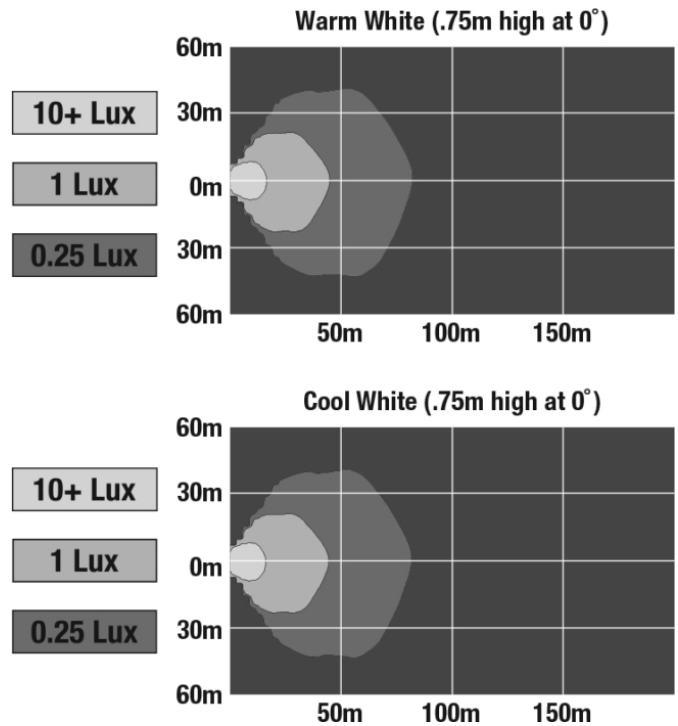

LED Work Light - Model 526

PRODUCT INFORMATION

Description	24V LED Work Light with Yellow Housing, Polycarbonate Lens & Dual White Anti-Glare Pattern
Height	160.47 mm / 6.32 in
Width	158.00 mm / 6.22 in
Depth	98.00 mm / 3.86 in
Shape	Square
Outer Lens Material	Polycarbonate
Outer Lens Color	Clear
Housing Material	Die-Cast Aluminum
Housing Color	Yellow
Mounting Hardware Description	(x1) M10-1.5 x 40mm Mounting Bolt
Mounting Type	Universal Pedestal Mount
Minimum Operating Temperature	-40 °C / -40 °F
Maximum Operating Temperature	65 °C / 149 °F
Connector or Wiring	iCONN connector - IMate23 3 wire
Product Weight	4.60 lbs / 2.09 kgs
Shipping Weight	4.88 lbs / 2.21 kgs
Additional Information	Warm/Cool White Color Temperatures: Warm White: 2800K Cool White: 5000K

PHOTOMETRIC SPECIFICATIONS

Raw Lumen Output (warm) 7500, (cool) 9900
Effective Lumen Output (warm) 3390, (cool) 3464
Candela Output (warm) 4508, (cool) 4488
Beam Pattern(s) Forward Lighting - Dual Beam