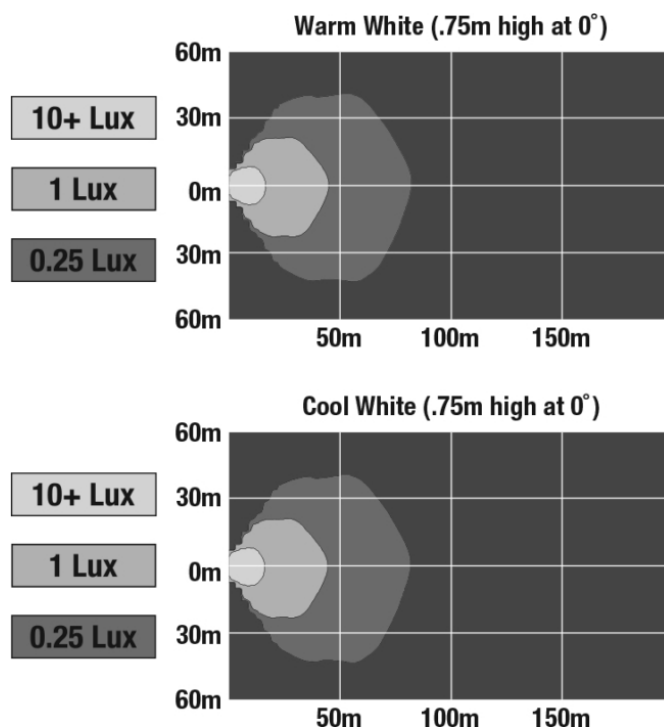

LED Work Light - Model 526

PRODUCT INFORMATION

Description	24V LED Work Light with Yellow Housing, Polycarbonate Lens & Dual White Anti-Glare Beam Pattern
Height	160.47 mm / 6.32 in
Width	158.00 mm / 6.22 in
Depth	98.00 mm / 3.86 in
Shape	Square
Outer Lens Material	Polycarbonate
Outer Lens Color	Clear
Housing Material	Die-Cast Aluminum
Housing Color	Yellow
Mounting Hardware Description	(x1) M10-1.5 x 40mm Mounting Bolt
Mounting Type	Universal Pedestal Mount
Minimum Operating Temperature	-40 °C / -40 °F
Maximum Operating Temperature	65 °C / 149 °F
Connector or Wiring	iCONN connector - IMate23 3 wire
Additional Information	Warm/Cool White Color Temperatures: Warm White: 2800K Cool White: 5000K

PRODUCT DIMENSIONS

WIRE COLOR	FUNCTION	FUNCTION
BLACK	GROUND	-
WHITE	COOL WHITE	5000 K
GREEN	WARM WHITE	2800 K

ELECTRICAL SPECIFICATIONS

- Input Voltage** 24V DC
- Operating Voltage** 16-32V DC
- White Wire** Power (white)
- Black Wire** Ground
- Green Wire** Toggle (amber)
- Current Draw** 3.25A @ 24V DC (Cool White)
3.25A @ 24V DC (Warm White)

PHOTOMETRIC SPECIFICATIONS

Raw Lumen Output	9900 (cool white), 7500 (warm white)
Effective Lumen Output	3464 (cool white), 3390 (warm white)
Candela Output	4488 (cool white), 4508 (warm white)
Beam Pattern(s)	Anti-Glare