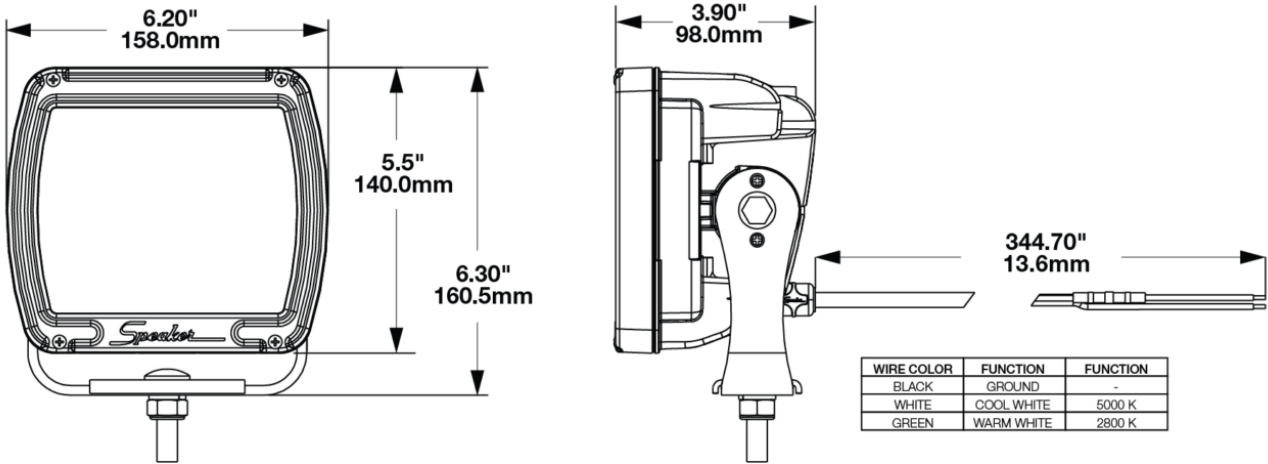

LED Work Light - Model 526

PRODUCT INFORMATION

Description	24V LED Work Light with Yellow Housing, Polycarbonate Lens & Dual White Anti-Glare Beam Pattern
Height	160.47 mm / 6.32 in
Width	158.00 mm / 6.22 in
Depth	98.00 mm / 3.86 in
Shape	Square
Outer Lens Material	Polycarbonate
Outer Lens Color	Clear
Housing Material	Die-Cast Aluminum
Housing Color	Yellow
Mounting Hardware Description	(x1) M10-1.5 x 40mm Mounting Bolt
Mounting Type	Universal Pedestal Mount
Minimum Operating Temperature	-40 °C / -40 °F
Maximum Operating Temperature	65 °C / 149 °F
Connector or Wiring	iCONN connector - IMate23 3 wire
Additional Information	Warm/Cool White Color Temperatures: Warm White: 2800K Cool White: 5000K

PRODUCT DIMENSIONS

WIRE COLOR	FUNCTION	FUNCTION
BLACK	GROUND	-
WHITE	COOL WHITE	5000 K
GREEN	WARM WHITE	2800 K

ELECTRICAL SPECIFICATIONS

- Input Voltage** 24V DC
- Operating Voltage** 16-32V DC
- White Wire** Power (white)
- Black Wire** Ground
- Green Wire** Toggle (amber)
- Current Draw** 3.25A @ 24V DC (Cool White)
3.25A @ 24V DC (Warm White)

PHOTOMETRIC SPECIFICATIONS

Raw Lumen Output	9900 (cool white), 7500 (warm white)
Effective Lumen Output	3464 (cool white), 3390 (warm white)
Candela Output	4488 (cool white), 4508 (warm white)
Beam Pattern(s)	Anti-Glare