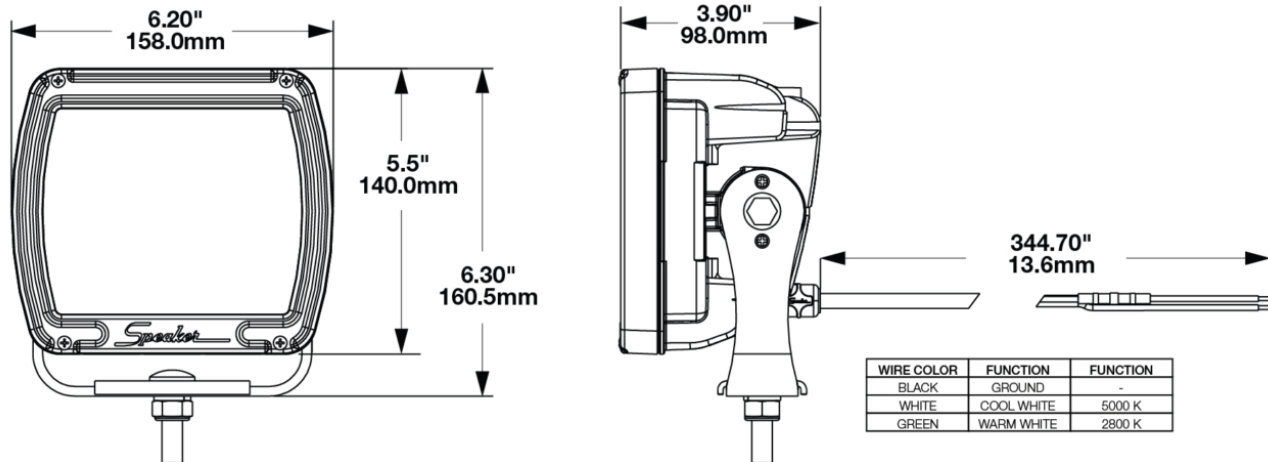

LED Work Light - Model 526

PRODUCT INFORMATION

Description	24V LED Work Light with Yellow Housing, Polycarbonate Lens & Dual White Anti-Glare Pattern
Height	160.47 mm / 6.32 in
Width	158.00 mm / 6.22 in
Depth	98.00 mm / 3.86 in
Shape	Square
Outer Lens Material	Polycarbonate
Outer Lens Color	Clear
Housing Material	Die-Cast Aluminum
Housing Color	Yellow
Mounting Hardware Description	(x1) M10-1.5 x 40mm Mounting Bolt
Mounting Type	Universal Pedestal Mount
Minimum Operating Temperature	-40 °C / -40 °F
Maximum Operating Temperature	65 °C / 149 °F
Connector or Wiring	iCONN connector - IMate23 3 wire
Product Weight	4.60 lbs / 2.09 kgs
Shipping Weight	4.88 lbs / 2.21 kgs
Additional Information	Warm/Cool White Color Temperatures: Warm White: 2800K Cool White: 5000K

PRODUCT DIMENSIONS

ELECTRICAL SPECIFICATIONS

Input Voltage	24V DC
Operating Voltage	16-32V DC
Transient Spike Protection	330V Peak @ 1 HZ-100 Pulses
White Wire	Cool White
Black Wire	Ground
Green Wire	Warm White
Current Draw	3.25A @ 24V DC (Warm White) 3.25A @ 24V DC (Cool White)

LED Work Light - Model 526

PHOTOMETRIC SPECIFICATIONS

Raw Lumen Output	(warm) 7500, (cool) 9900
Effective Lumen Output	(warm) 3390, (cool) 3464
Candela Output	(warm) 4508, (cool) 4488
Beam Pattern(s)	Forward Lighting - Dual Beam