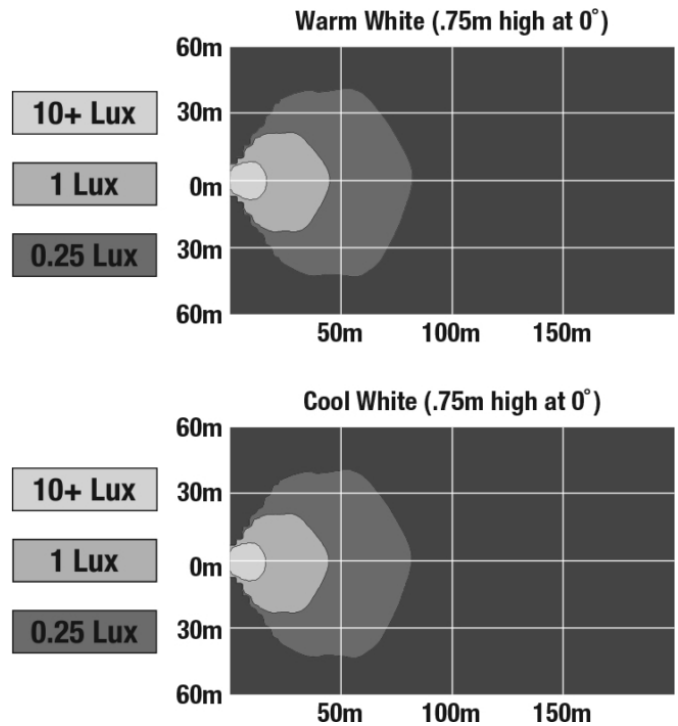

LED Work Light - Model 526

PRODUCT INFORMATION

Description	24V LED Work Light with Yellow Housing, Polycarbonate Lens & Dual White Anti-Glare Pattern
Height	160.47 mm / 6.32 in
Width	158.00 mm / 6.22 in
Depth	98.00 mm / 3.86 in
Shape	Square
Outer Lens Material	Polycarbonate
Outer Lens Color	Clear
Housing Material	Die-Cast Aluminum
Housing Color	Yellow
Mounting Hardware Description	(x1) M10-1.5 x 40mm Mounting Bolt
Mounting Type	Universal Pedestal Mount
Minimum Operating Temperature	-40 °C / -40 °F
Maximum Operating Temperature	65 °C / 149 °F
Connector or Wiring	iCONN connector - IMate23 3 wire
Product Weight	4.60 lbs / 2.09 kgs
Shipping Weight	4.88 lbs / 2.21 kgs
Additional Information	Warm/Cool White Color Temperatures: Warm White: 2800K Cool White: 5000K

J.W. SPEAKER
Engineered. Lighting. Solutions.

LED Work Light - Model 526

PHOTOMETRIC SPECIFICATIONS

Raw Lumen Output	(warm) 7500, (cool) 9900
Effective Lumen Output	(warm) 3390, (cool) 3464
Candela Output	(warm) 4508, (cool) 4488
Beam Pattern(s)	Forward Lighting - Dual Beam