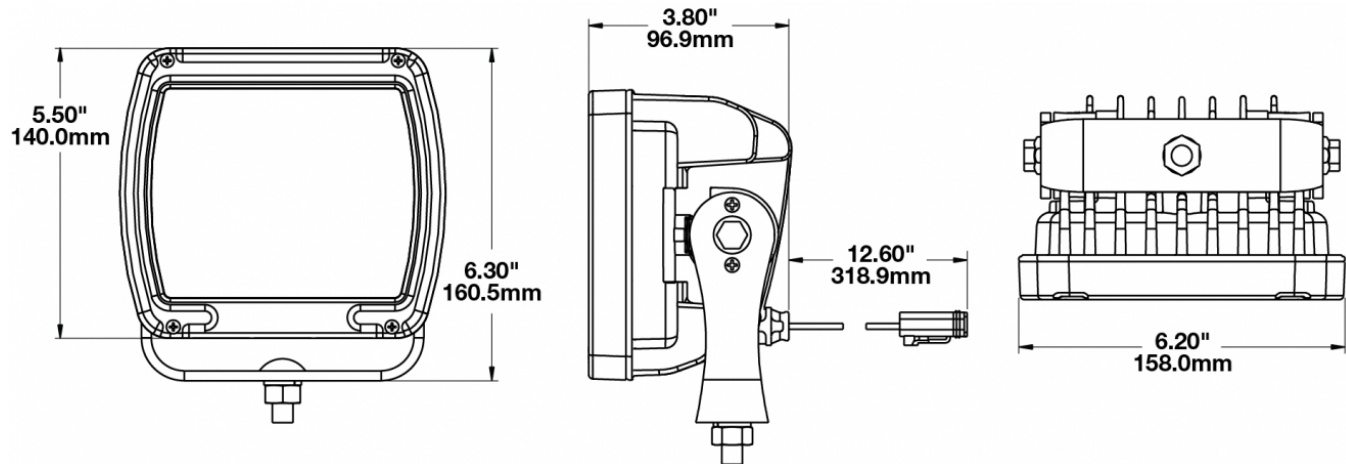

## PRODUCT INFORMATION

<b>Description</b>	12-24V LED Work Light with Black Housing, Polycarbonate Lens & Trapezoid Beam Pattern - 2 Light Kit
<b>Height</b>	160.02 mm / 6.3 in
<b>Width</b>	157.48 mm / 6.2 in
<b>Depth</b>	96.52 mm / 3.8 in
<b>Shape</b>	Square
<b>Outer Lens Material</b>	Polycarbonate
<b>Outer Lens Color</b>	Clear
<b>Housing Material</b>	Die-Cast Aluminum
<b>Housing Color</b>	Black
<b>Bezel Color</b>	Black
<b>Mounting Hardware Description</b>	(x1) M10-1.5 x 25 Mounting Bolt
<b>Mounting Type</b>	Universal Pedestal Mount
<b>Minimum Operating Temperature</b>	-45 °C / -49 °F
<b>Maximum Operating Temperature</b>	65 °C / 149 °F
<b>Connector or Wiring</b>	DEUTSCH DT04-2P
<b>Mating Connector</b>	DEUTSCH DT06-2S
<b>Product Weight</b>	4.50 lbs / 2.04 kgs
<b>Shipping Weight</b>	10.00 lbs / 4.54 kgs
<b>Additional Information</b>	Kit includes (2) lights.

## PRODUCT DIMENSIONS