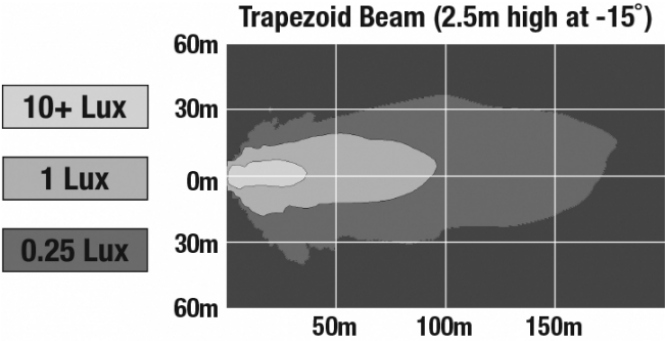

J.W. SPEAKER
Engineered. Lighting. Solutions.

LED Work Light - Model 526

PHOTOMETRIC SPECIFICATIONS

Raw Lumen Output	9,000
Effective Lumen Output	5,800
Nominal LED Color Temperature	5700 K
Beam Pattern(s)	Forward Lighting - Trapezoid