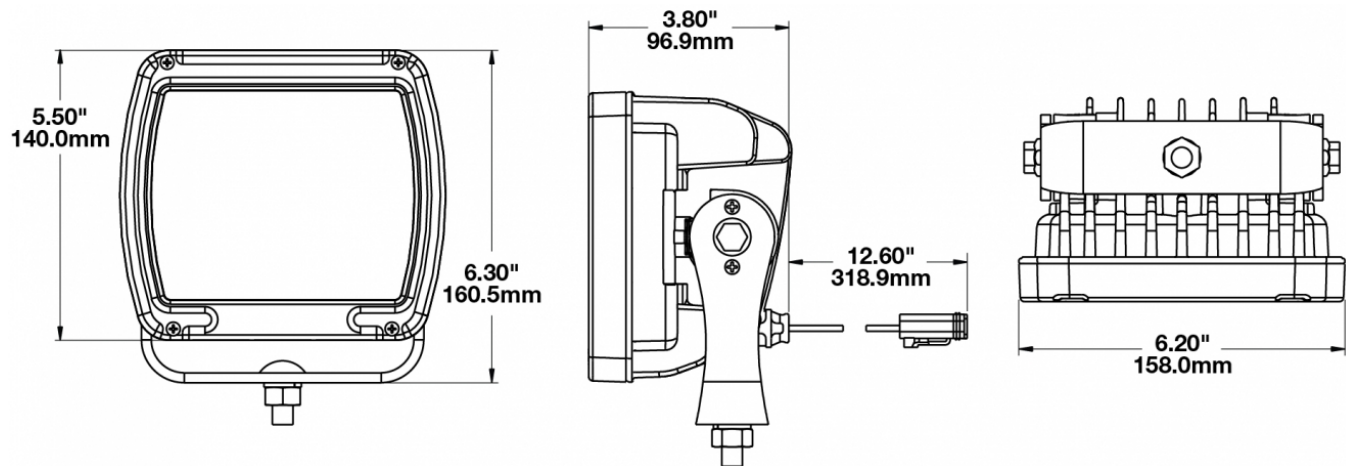

## PRODUCT INFORMATION

<b>Description</b>	12-24V LED Work Light with Black Housing, Polycarbonate Lens & Trapezoid Beam Pattern - 2 Light Kit
<b>Height</b>	160.02 mm / 6.3 in
<b>Width</b>	157.48 mm / 6.2 in
<b>Depth</b>	96.52 mm / 3.8 in
<b>Shape</b>	Square
<b>Outer Lens Material</b>	Polycarbonate
<b>Outer Lens Color</b>	Clear
<b>Housing Material</b>	Die-Cast Aluminum
<b>Housing Color</b>	Black
<b>Bezel Color</b>	Black
<b>Mounting Hardware Description</b>	(x1) M10-1.5 x 25 Mounting Bolt
<b>Mounting Type</b>	Universal Pedestal Mount
<b>Minimum Operating Temperature</b>	-45 °C / -49 °F
<b>Maximum Operating Temperature</b>	65 °C / 149 °F
<b>Connector or Wiring</b>	DEUTSCH DT04-2P
<b>Mating Connector</b>	DEUTSCH DT06-2S
<b>Product Weight</b>	4.50 lbs / 2.04 kgs
<b>Shipping Weight</b>	10.00 lbs / 4.54 kgs
<b>Additional Information</b>	Kit includes (2) lights.

## PRODUCT DIMENSIONS