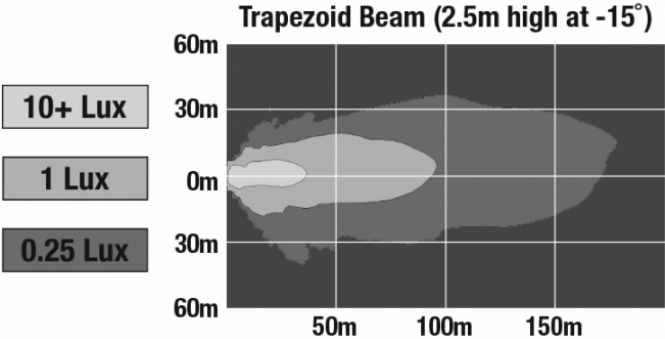

LED Work Light - Model 526

PHOTOMETRIC SPECIFICATIONS

Raw Lumen Output	9,000
Effective Lumen Output	5,800
Nominal LED Color Temperature	5700 K
Beam Pattern(s)	Forward Lighting - Trapezoid

APPLICATIONS

Print date: 2017-09-26