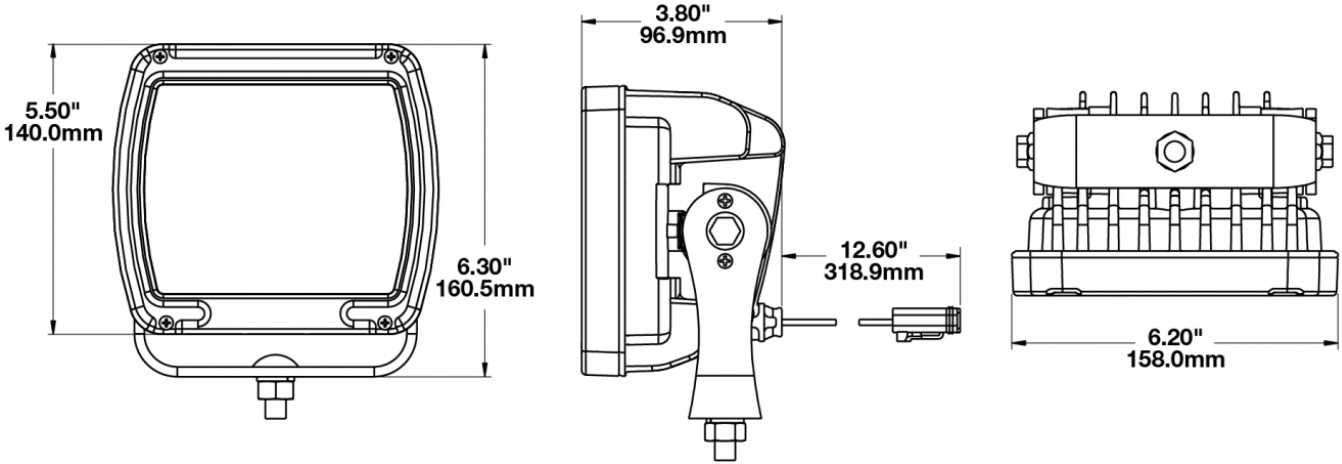

LED Work Light - Model 526

PRODUCT INFORMATION

Description	12-24V LED Work Light with Black Housing, Polycarbonate Lens & Trapezoid Beam Pattern - 2 Light Kit
Height	160.02 mm / 6.3 in
Width	157.48 mm / 6.2 in
Depth	96.52 mm / 3.8 in
Shape	Square
Outer Lens Material	Polycarbonate
Outer Lens Color	Clear
Housing Material	Die-Cast Aluminum
Housing Color	Black
Bezel Color	Black
Mounting Hardware Description	(x1) M10-1.5 x 25 Mounting Bolt
Mounting Type	Universal Pedestal Mount
Minimum Operating Temperature	-45 °C / -49 °F
Maximum Operating Temperature	65 °C / 149 °F
Connector or Wiring	DEUTSCH DT04-2P
Mating Connector	DEUTSCH DT06-2S
Product Weight	4.50 lbs / 2.04 kgs
Additional Information	Kit includes (2) lights.

PRODUCT DIMENSIONS

ELECTRICAL SPECIFICATIONS

Input Voltage	12-24V DC
Operating Voltage	10-32V DC
Transient Spike Protection	150V Peak @ 1 HZ-100 Pulses
Red Wire	Positive
Black Wire	Negative
Current Draw	9.00A @ 12V DC 6.00A @ 24V DC

LED Work Light - Model 526

PHOTOMETRIC SPECIFICATIONS

Raw Lumen Output	9,000
Effective Lumen Output	5,800
Nominal LED Color Temperature	5700 K
Beam Pattern(s)	Forward Lighting - Trapezoid

APPLICATIONS

Print date: 2017-09-26