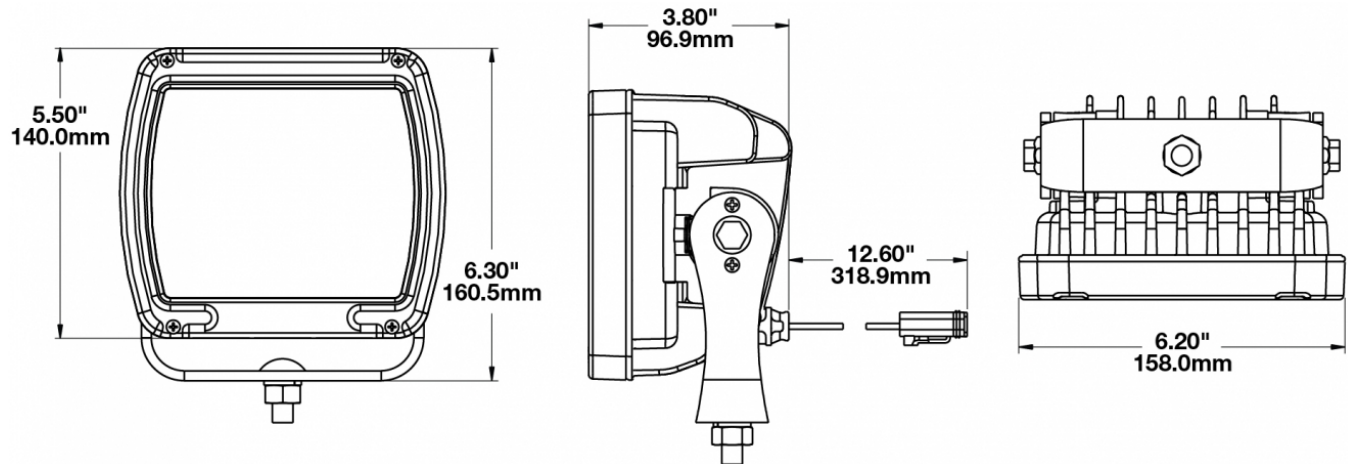

## PRODUCT INFORMATION

<b>Description</b>	12-24V LED Work Light with Black Housing, Polycarbonate Lens & Anti-Glare Beam Pattern
<b>Height</b>	160.02 mm / 6.3 in
<b>Width</b>	157.48 mm / 6.2 in
<b>Depth</b>	96.52 mm / 3.8 in
<b>Shape</b>	Square
<b>Outer Lens Material</b>	Polycarbonate
<b>Outer Lens Color</b>	Clear
<b>Housing Material</b>	Die-Cast Aluminum
<b>Housing Color</b>	Black
<b>Mounting Hardware Description</b>	(x1) M10-1.5 x 25 Mounting Bolt
<b>Mounting Type</b>	Universal Pedestal Mount
<b>Minimum Operating Temperature</b>	-40 °C / -40 °F
<b>Maximum Operating Temperature</b>	65 °C / 149 °F
<b>Connector or Wiring</b>	iCONN Connector - iMATE23
<b>Product Weight</b>	0.00 lbs / 0 kgs
<b>Shipping Weight</b>	5.00 lbs / 2.27 kgs

## PRODUCT DIMENSIONS