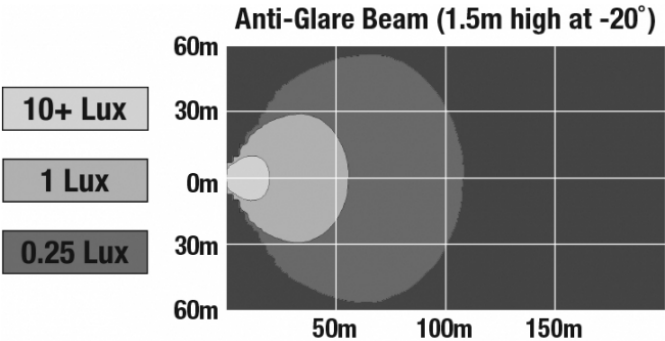

J.W. SPEAKER
Engineered. Lighting. Solutions.

LED Work Light - Model 526

PHOTOMETRIC SPECIFICATIONS

Raw Lumen Output 9,000
 Effective Lumen Output 5,800
 Nominal LED Color Temperature 5700 K

APPLICATIONS

Print date: 2018-11-21