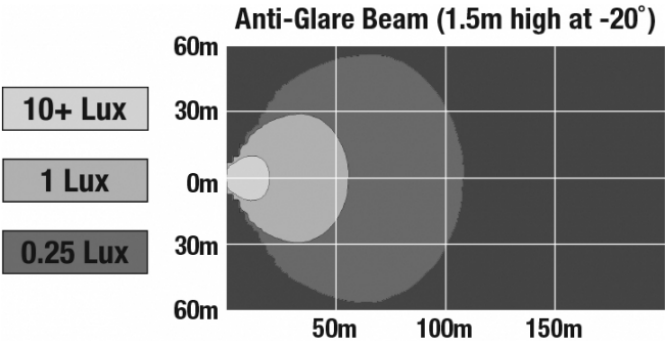

J.W. SPEAKER
Engineered. Lighting. Solutions.

LED Work Light - Model 526

PHOTOMETRIC SPECIFICATIONS

Raw Lumen Output 9,000
 Effective Lumen Output 5,800
 Nominal LED Color Temperature 5700 K

APPLICATIONS

Print date: 2017-09-26