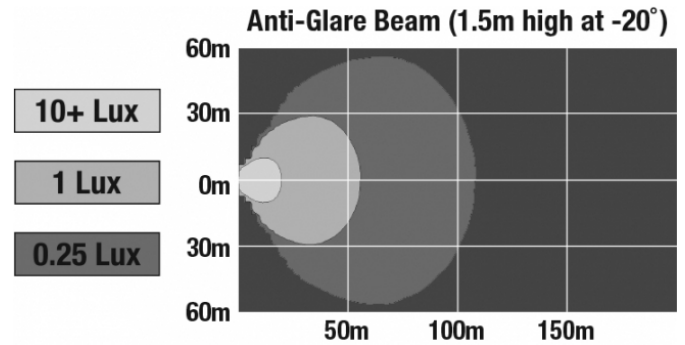

LED Work Light - Model 526

PRODUCT INFORMATION

Description	12-24V LED Work Light with Black Housing, Polycarbonate Lens & Anti-Glare Beam Pattern
Height	160.02 mm / 6.3 in
Width	157.48 mm / 6.2 in
Depth	96.52 mm / 3.8 in
Shape	Square
Outer Lens Material	Polycarbonate
Outer Lens Color	Clear
Housing Material	Die-Cast Aluminum
Housing Color	Black
Mounting Hardware Description	(x1) M10-1.5 x 25 Mounting Bolt
Mounting Type	Universal Pedestal Mount
Minimum Operating Temperature	-40 °C / -40 °F
Maximum Operating Temperature	65 °C / 149 °F
Connector or Wiring	iCONN Connector - iMATE23
Product Weight	4.50 lbs / 2.04 kgs
Shipping Weight	5.00 lbs / 2.27 kgs

J.W. SPEAKER
Engineered. Lighting. Solutions.

LED Work Light - Model 526

PHOTOMETRIC SPECIFICATIONS

Raw Lumen Output 9,000
Effective Lumen Output 5,800
Nominal LED Color Temperature 5700 K

APPLICATIONS

Print date: 2017-11-25