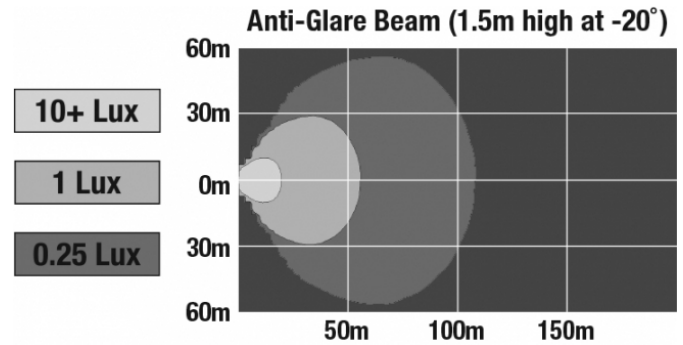

LED Work Light - Model 526

PRODUCT INFORMATION

Description	12-24V LED Work Light with Black Housing, Polycarbonate Lens & Anti-Glare Beam Pattern
Height	160.02 mm / 6.3 in
Width	157.48 mm / 6.2 in
Depth	96.52 mm / 3.8 in
Shape	Square
Outer Lens Material	Polycarbonate
Outer Lens Color	Clear
Housing Material	Die-Cast Aluminum
Housing Color	Black
Mounting Hardware Description	(x1) M10-1.5 x 25 Mounting Bolt
Mounting Type	Universal Pedestal Mount
Minimum Operating Temperature	-40 °C / -40 °F
Maximum Operating Temperature	65 °C / 149 °F
Connector or Wiring	iCONN Connector - iMATE23
Product Weight	4.50 lbs / 2.04 kgs
Shipping Weight	5.00 lbs / 2.27 kgs

J.W. SPEAKER
Engineered. Lighting. Solutions.

LED Work Light - Model 526

PHOTOMETRIC SPECIFICATIONS

Raw Lumen Output	9,000
Effective Lumen Output	5,800
Nominal LED Color Temperature	5700 K

APPLICATIONS

Print date: 2018-04-19