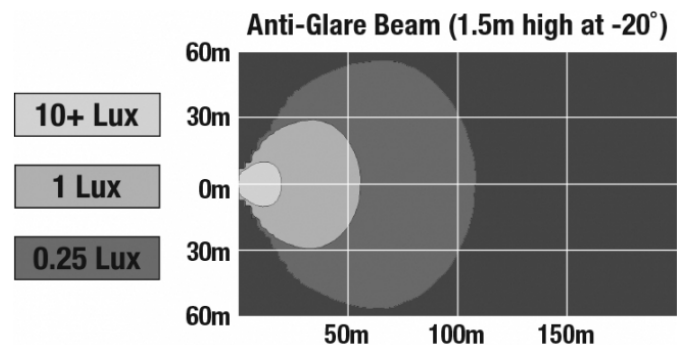

LED Work Light - Model 526

PRODUCT INFORMATION

Description	12-24V LED Work Light with Black Housing, Polycarbonate Lens & Anti-Glare Beam Pattern
Height	160.02 mm / 6.3 in
Width	157.48 mm / 6.2 in
Depth	96.52 mm / 3.8 in
Shape	Square
Outer Lens Material	Polycarbonate
Outer Lens Color	Clear
Housing Material	Die-Cast Aluminum
Housing Color	Black
Mounting Hardware Description	(x1) M10-1.5 x 25 Mounting Bolt
Mounting Type	Universal Pedestal Mount
Minimum Operating Temperature	-40 °C / -40 °F
Maximum Operating Temperature	65 °C / 149 °F
Connector or Wiring	iCONN Connector - iMATE23
Product Weight	4.50 lbs / 2.04 kgs

REGULATORY STANDARDS COMPLIANCE

Buy America Standards
IEC IP69K

Eco Friendly

PHOTOMETRIC SPECIFICATIONS

Raw Lumen Output	9,000
Effective Lumen Output	5,800
Nominal LED Color Temperature	5700 K

Print date: 2017-05-28