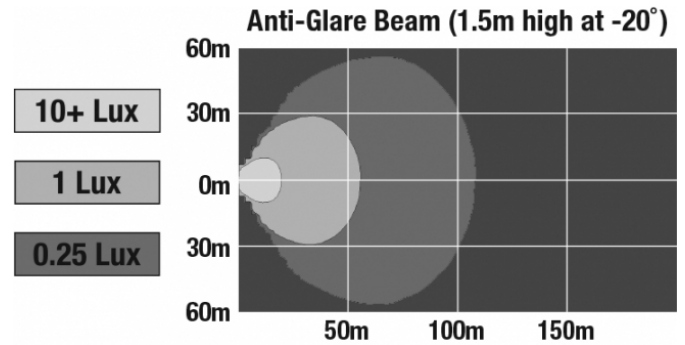

LED Work Light - Model 526

PRODUCT INFORMATION

Description	12-24V LED Work Light with Black Housing, Polycarbonate Lens & Anti-Glare Beam Pattern
Height	160.02 mm / 6.3 in
Width	157.48 mm / 6.2 in
Depth	96.52 mm / 3.8 in
Shape	Square
Outer Lens Material	Polycarbonate
Outer Lens Color	Clear
Housing Material	Die-Cast Aluminum
Housing Color	Black
Mounting Hardware Description	(x1) M10-1.5 x 25 Mounting Bolt
Mounting Type	Universal Pedestal Mount
Minimum Operating Temperature	-40 °C / -40 °F
Maximum Operating Temperature	65 °C / 149 °F
Connector or Wiring	iCONN Connector - iMATE23
Product Weight	4.50 lbs / 2.04 kgs
Shipping Weight	5.00 lbs / 2.27 kgs

J.W. SPEAKER
Engineered. Lighting. Solutions.

LED Work Light - Model 526

PHOTOMETRIC SPECIFICATIONS

Raw Lumen Output 9,000
Effective Lumen Output 5,800
Nominal LED Color Temperature 5700 K

APPLICATIONS

Print date: 2018-06-24