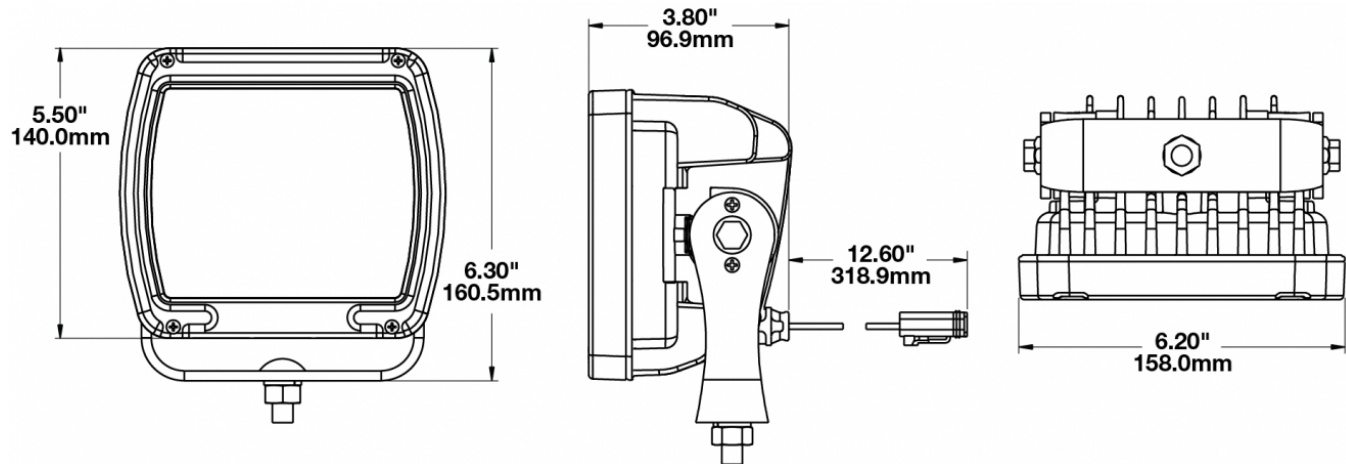

LED Work Light - Model 526

PRODUCT INFORMATION

Description	12-24V LED Work Light with Black Housing, Polycarbonate Lens & Anti-Glare Beam Pattern
Height	160.02 mm / 6.3 in
Width	157.48 mm / 6.2 in
Depth	96.52 mm / 3.8 in
Shape	Square
Outer Lens Material	Polycarbonate
Outer Lens Color	Clear
Housing Material	Die-Cast Aluminum
Housing Color	Black
Mounting Hardware Description	(x1) M10-1.5 x 25 Mounting Bolt
Mounting Type	Universal Pedestal Mount
Minimum Operating Temperature	-40 °C / -40 °F
Maximum Operating Temperature	65 °C / 149 °F
Connector or Wiring	iCONN Connector - iMATE23
Product Weight	4.50 lbs / 2.04 kgs
Shipping Weight	5.00 lbs / 2.27 kgs

PRODUCT DIMENSIONS

ELECTRICAL SPECIFICATIONS

Input Voltage	12-24V DC
Operating Voltage	10-32V DC
Transient Spike Protection	150V Peak @ 1 HZ-100 Pulses
Red Wire	Positive
Black Wire	Negative
Current Draw	9.00A @ 12V DC 5.00A @ 24V DC

J.W. SPEAKER
Engineered. Lighting. Solutions.

LED Work Light - Model 526

PHOTOMETRIC SPECIFICATIONS

Raw Lumen Output 9,000
Effective Lumen Output 5,800
Nominal LED Color Temperature 5700 K

APPLICATIONS

Print date: 2018-06-24