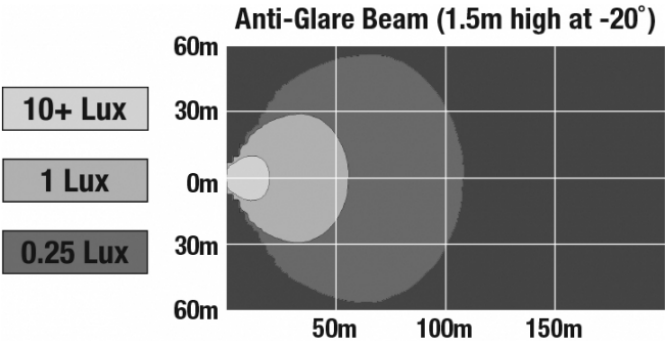

J.W. SPEAKER
Engineered. Lighting. Solutions.

LED Work Light - Model 526

PHOTOMETRIC SPECIFICATIONS

Raw Lumen Output 9,000
 Effective Lumen Output 5,800
 Nominal LED Color Temperature 5700 K

APPLICATIONS

Print date: 2018-02-18