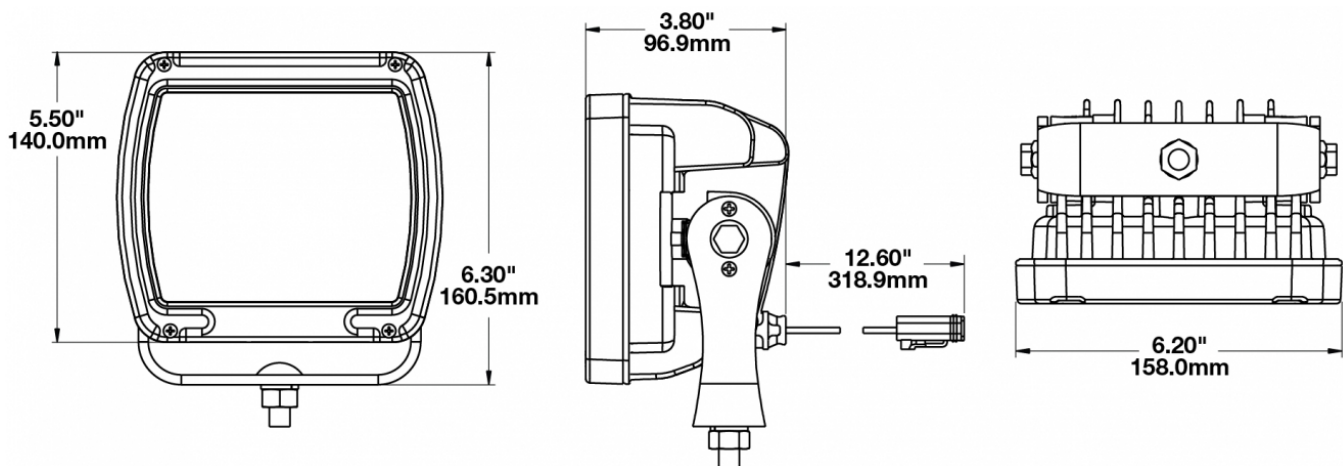

PRODUCT DIMENSIONS

Print date: 2017-05-28

© 2017 J.W. Speaker Corporation • Germantown, WI U.S.A.
www.jwspeaker.com • speaker@jwspeaker.com • 262.251.6660

J.W. SPEAKER
Engineered. Lighting. Solutions.