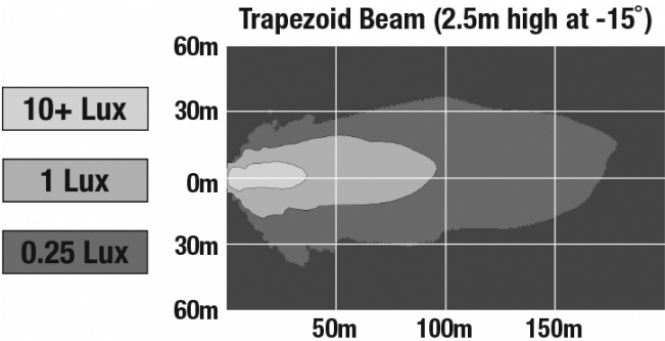

LED Work Light - Model 526

PHOTOMETRIC SPECIFICATIONS

Raw Lumen Output	9,000
Effective Lumen Output	5,800
Nominal LED Color Temperature	5700 K
Beam Pattern(s)	Forward Lighting - Trapezoid