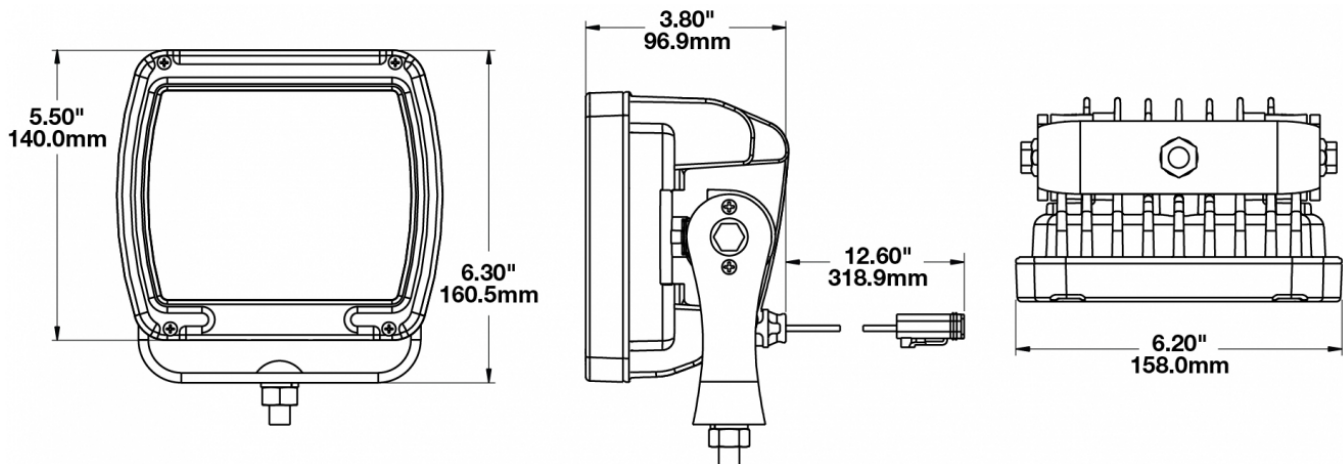

PRODUCT DIMENSIONS

Print date: 2017-06-23

© 2017 J.W. Speaker Corporation • Germantown, WI U.S.A.
www.jwspeaker.com • speaker@jwspeaker.com • 262.251.6660

J.W. SPEAKER
Engineered. Lighting. Solutions.