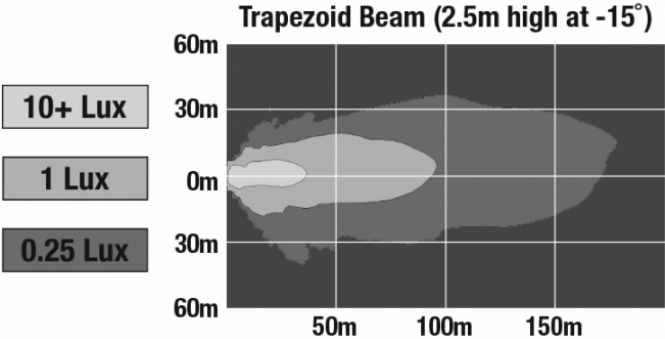

J.W. SPEAKER
Engineered. Lighting. Solutions.

LED Work Light - Model 526

PHOTOMETRIC SPECIFICATIONS

Raw Lumen Output	9,000
Effective Lumen Output	5,800
Nominal LED Color Temperature	5700 K
Beam Pattern(s)	Forward Lighting - Trapezoid