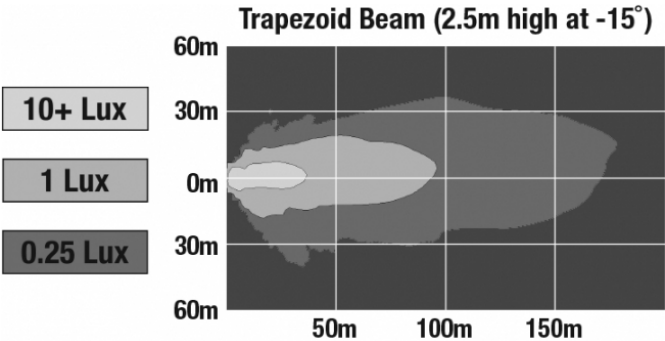

LED Work Light - Model 526

PHOTOMETRIC SPECIFICATIONS

Raw Lumen Output	9,000
Effective Lumen Output	5,800
Nominal LED Color Temperature	5700 K
Beam Pattern(s)	Forward Lighting - Trapezoid

APPLICATIONS

Print date: 2017-08-17