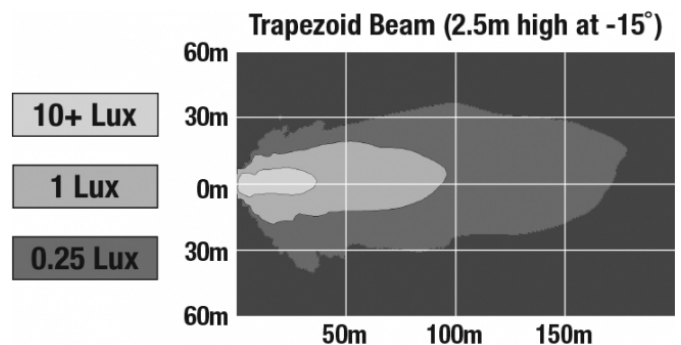

REGULATORY STANDARDS COMPLIANCE

Buy America Standards
IEC IP69K

Eco Friendly

PHOTOMETRIC SPECIFICATIONS

Raw Lumen Output	9,000
Effective Lumen Output	5,800
Nominal LED Color Temperature	5700 K
Beam Pattern(s)	Forward Lighting - Trapezoid