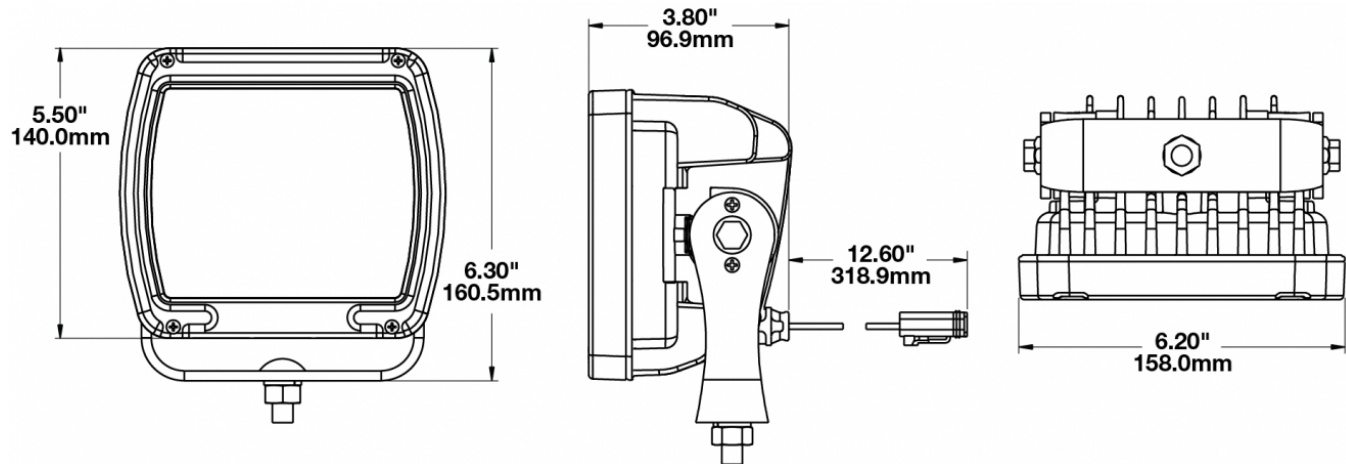

LED Work Light - Model 526

PRODUCT DIMENSIONS

ELECTRICAL SPECIFICATIONS

Input Voltage	12-24V DC
Operating Voltage	10-32V DC
Transient Spike Protection	150V Peak @ 1 HZ-100 Pulses
Red Wire	Positive
Black Wire	Negative
Current Draw	9.00A @ 12V DC 6.00A @ 24V DC