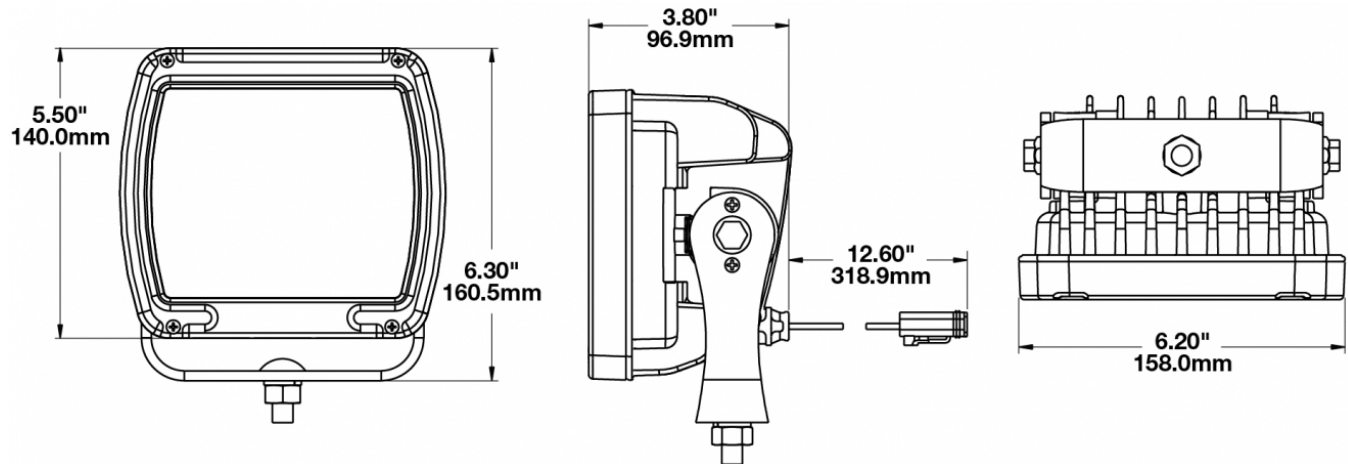

## PRODUCT INFORMATION

<b>Description</b>	12-24V LED Work Light with Black Housing, Polycarbonate Lens & Trapezoid Beam Pattern
<b>Height</b>	160.02 mm / 6.3 in
<b>Width</b>	157.48 mm / 6.2 in
<b>Depth</b>	95.52 mm / 3.76 in
<b>Shape</b>	Square
<b>Outer Lens Material</b>	Polycarbonate
<b>Outer Lens Color</b>	Clear
<b>Housing Material</b>	Die-Cast Aluminum
<b>Housing Color</b>	Black
<b>Mounting Hardware Description</b>	(x1) M10-1.5 x 25 Mounting Bolt
<b>Mounting Type</b>	Universal Pedestal Mount
<b>Minimum Operating Temperature</b>	-40 °C / -40 °F
<b>Maximum Operating Temperature</b>	65 °C / 149 °F
<b>Connector or Wiring</b>	iCONN Connector - iMATE23
<b>Product Weight</b>	0.00 lbs / 0 kgs
<b>Shipping Weight</b>	5.00 lbs / 2.27 kgs

## PRODUCT DIMENSIONS