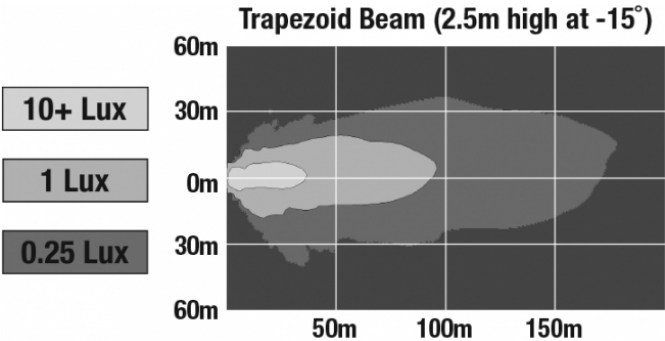

PHOTOMETRIC SPECIFICATIONS

Raw Lumen Output	9,000
Effective Lumen Output	5,800
Nominal LED Color Temperature	5700 K
Beam Pattern(s)	Forward Lighting - Trapezoid

APPLICATIONS

Print date: 2019-02-17

© 2019 J.W. Speaker Corporation • Germantown, WI U.S.A.
www.jwspeaker.com • speaker@jwspeaker.com • 262.251.6660