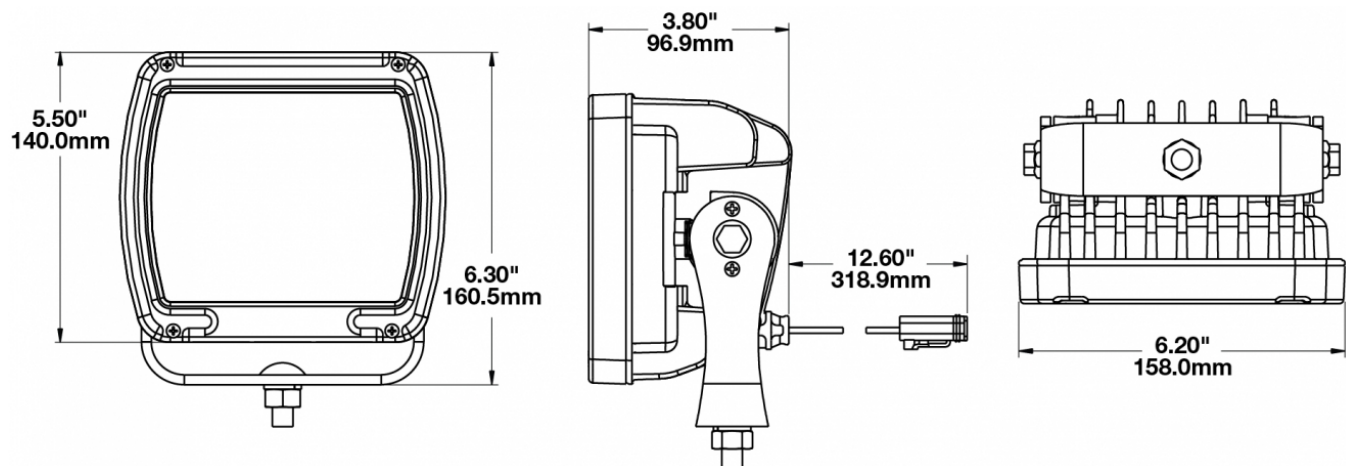

PRODUCT DIMENSIONS

Print date: 2017-06-23

© 2017 J.W. Speaker Corporation • Germantown, WI U.S.A.
www.jwspeaker.com • speaker@jwspeaker.com • 262.251.6660

J.W. SPEAKER
Engineered. Lighting. Solutions.