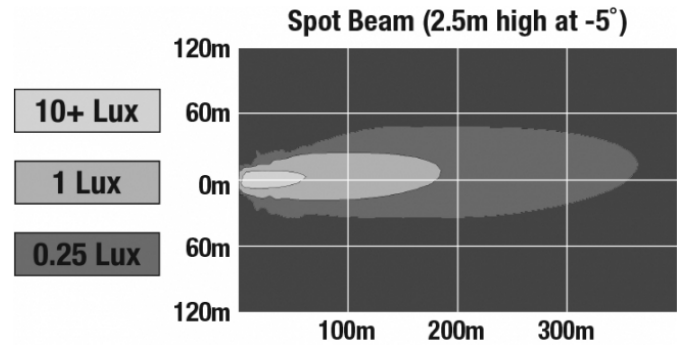

LED Work Light - Model 526

PHOTOMETRIC SPECIFICATIONS

Raw Lumen Output	9,000
Effective Lumen Output	5,800
Nominal LED Color Temperature	5700 K
Beam Pattern(s)	Forward Lighting - Spot

APPLICATIONS

Print date: 2018-11-21

© 2018 J.W. Speaker Corporation • Germantown, WI U.S.A.
www.jwspeaker.com • speaker@jwspeaker.com • 262.251.6660

J.W. SPEAKER
Engineered. Lighting. Solutions.