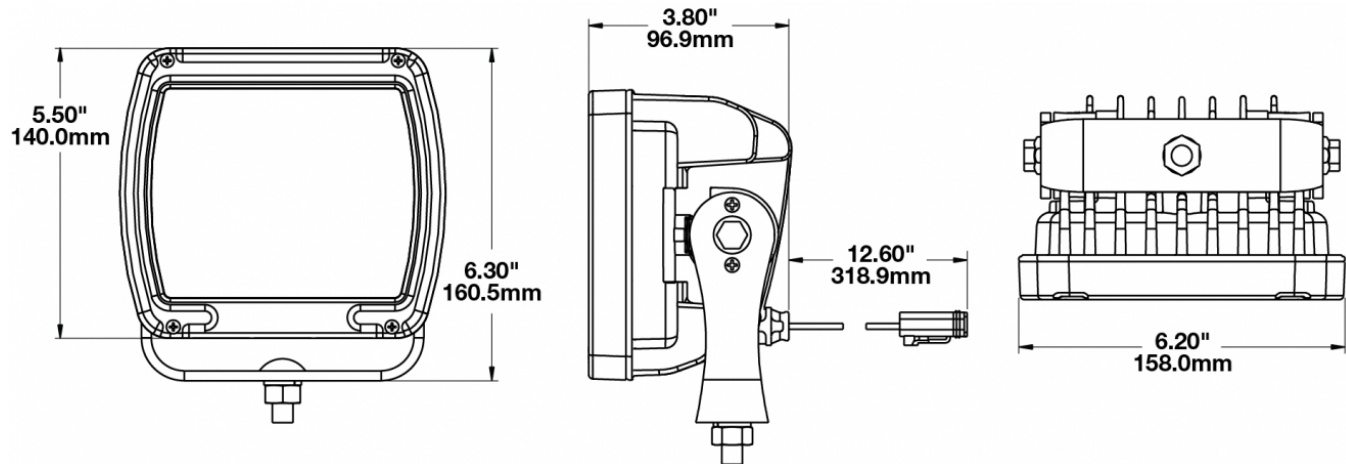

## PRODUCT INFORMATION

<b>Description</b>	12-24V LED Work Light with Black Housing, Polycarbonate Lens & Spot Beam Pattern
<b>Height</b>	160.02 mm / 6.3 in
<b>Width</b>	157.48 mm / 6.2 in
<b>Depth</b>	96.52 mm / 3.8 in
<b>Shape</b>	Square
<b>Outer Lens Material</b>	Polycarbonate
<b>Outer Lens Color</b>	Clear
<b>Housing Material</b>	Die-Cast Aluminum
<b>Housing Color</b>	Black
<b>Mounting Hardware Description</b>	(x1) M10-1.5 x 25 Mounting Bolt
<b>Mounting Type</b>	Universal Pedestal Mount
<b>Minimum Operating Temperature</b>	-40 °C / -40 °F
<b>Maximum Operating Temperature</b>	65 °C / 149 °F
<b>Connector or Wiring</b>	iCONN Connector - iMATE23
<b>Product Weight</b>	4.50 lbs / 2.04 kgs
<b>Shipping Weight</b>	5.00 lbs / 2.27 kgs

## PRODUCT DIMENSIONS