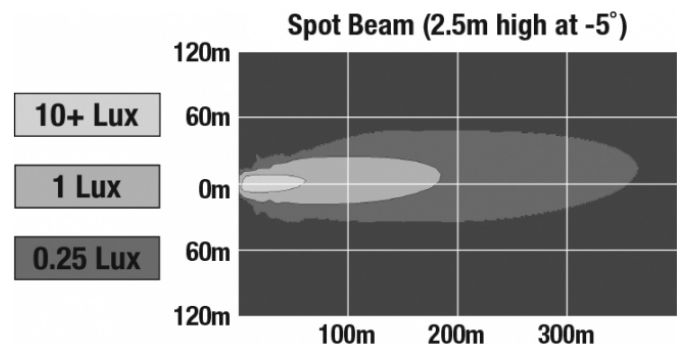

## PHOTOMETRIC SPECIFICATIONS

<b>Raw Lumen Output</b>	9,000
<b>Effective Lumen Output</b>	5,800
<b>Nominal LED Color Temperature</b>	5700 K
<b>Beam Pattern(s)</b>	Forward Lighting - Spot

Print date: 2017-06-23