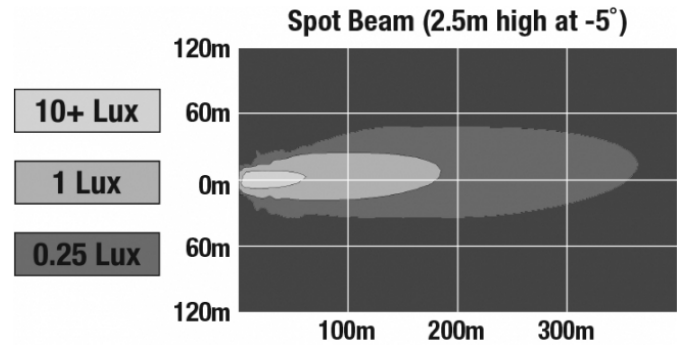

## PRODUCT DIMENSIONS

## PHOTOMETRIC SPECIFICATIONS

<b>Raw Lumen Output</b>	9,000
<b>Effective Lumen Output</b>	5,800
<b>Nominal LED Color Temperature</b>	5700 K
<b>Beam Pattern(s)</b>	Forward Lighting - Spot