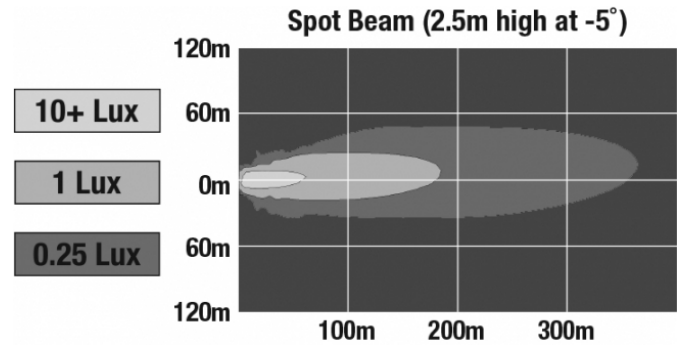

LED Work Light - Model 526

PRODUCT INFORMATION

Description	12-24V LED Work Light with Black Housing, Polycarbonate Lens & Spot Beam Pattern
Height	160.02 mm / 6.3 in
Width	157.48 mm / 6.2 in
Depth	96.52 mm / 3.8 in
Shape	Square
Outer Lens Material	Polycarbonate
Outer Lens Color	Clear
Housing Material	Die-Cast Aluminum
Housing Color	Black
Mounting Hardware Description	(x1) M10-1.5 x 25 Mounting Bolt
Mounting Type	Universal Pedestal Mount
Minimum Operating Temperature	-40 °C / -40 °F
Maximum Operating Temperature	65 °C / 149 °F
Connector or Wiring	iCONN Connector - iMATE23
Product Weight	4.50 lbs / 2.04 kgs
Shipping Weight	5.00 lbs / 2.27 kgs

J.W. SPEAKER
Engineered. Lighting. Solutions.

LED Work Light - Model 526

PHOTOMETRIC SPECIFICATIONS

Raw Lumen Output	9,000
Effective Lumen Output	5,800
Nominal LED Color Temperature	5700 K
Beam Pattern(s)	Forward Lighting - Spot