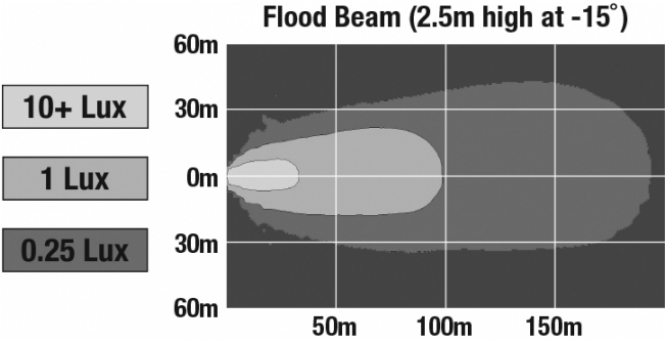

LED Work Light - Model 526

PRODUCT INFORMATION

Description	12-24V LED Work Light with Black Housing, Polycarbonate Lens & Flood Beam Pattern
Height	160.02 mm / 6.3 in
Width	157.48 mm / 6.2 in
Depth	96.52 mm / 3.8 in
Shape	Square
Outer Lens Material	Polycarbonate
Outer Lens Color	Clear
Housing Material	Die-Cast Aluminum
Housing Color	Black
Mounting Hardware Description	(x1) M10-1.5 x 25 Mounting Bolt
Mounting Type	Universal Pedestal Mount
Minimum Operating Temperature	-40 °C / -40 °F
Maximum Operating Temperature	65 °C / 149 °F
Connector or Wiring	iCONN Connector - iMATE23
Product Weight	0.00 lbs / 0 kgs
Shipping Weight	5.00 lbs / 2.27 kgs

LED Work Light - Model 526

PHOTOMETRIC SPECIFICATIONS

Raw Lumen Output	9,000
Effective Lumen Output	5,800
Nominal LED Color Temperature	5700 K
Beam Pattern(s)	Forward Lighting - Flood (Standard)

APPLICATIONS