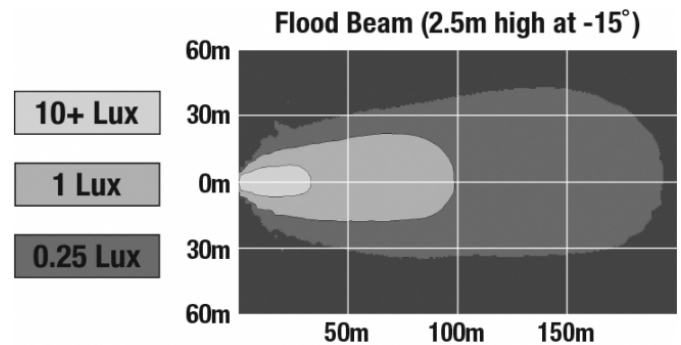

LED Work Light - Model 526

PRODUCT INFORMATION

Description	12-24V LED Work Light with Black Housing, Polycarbonate Lens & Flood Beam Pattern
Height	160.02 mm / 6.3 in
Width	157.48 mm / 6.2 in
Depth	96.52 mm / 3.8 in
Shape	Square
Outer Lens Material	Polycarbonate
Outer Lens Color	Clear
Housing Material	Die-Cast Aluminum
Housing Color	Black
Mounting Hardware Description	(x1) M10-1.5 x 25 Mounting Bolt
Mounting Type	Universal Pedestal Mount
Minimum Operating Temperature	-40 °C / -40 °F
Maximum Operating Temperature	65 °C / 149 °F
Connector or Wiring	iCONN Connector - iMATE23
Product Weight	4.50 lbs / 2.04 kgs
Shipping Weight	5.00 lbs / 2.27 kgs

LED Work Light - Model 526

PHOTOMETRIC SPECIFICATIONS

Raw Lumen Output	9,000
Effective Lumen Output	5,800
Nominal LED Color Temperature	5700 K
Beam Pattern(s)	Forward Lighting - Flood (Standard)

APPLICATIONS