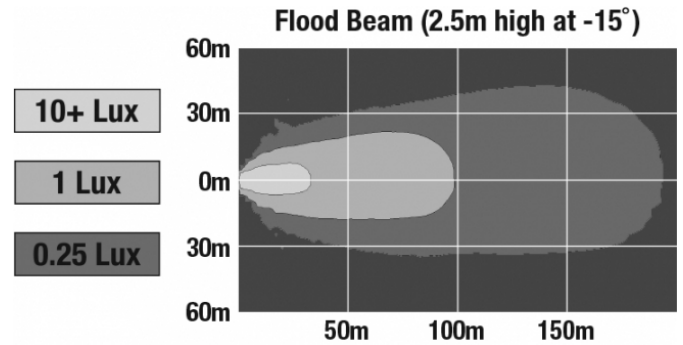

LED Work Light - Model 526

PRODUCT INFORMATION

Description	12-24V LED Work Light with Black Housing, Polycarbonate Lens & Flood Beam Pattern
Height	160.02 mm / 6.3 in
Width	157.48 mm / 6.2 in
Depth	96.52 mm / 3.8 in
Shape	Square
Outer Lens Material	Polycarbonate
Outer Lens Color	Clear
Housing Material	Die-Cast Aluminum
Housing Color	Black
Mounting Hardware Description	(x1) M10-1.5 x 25 Mounting Bolt
Mounting Type	Universal Pedestal Mount
Minimum Operating Temperature	-40 °C / -40 °F
Maximum Operating Temperature	65 °C / 149 °F
Connector or Wiring	iCONN Connector - iMATE23
Product Weight	4.50 lbs / 2.04 kgs
Shipping Weight	5.00 lbs / 2.27 kgs

LED Work Light - Model 526

PHOTOMETRIC SPECIFICATIONS

Raw Lumen Output	9,000
Effective Lumen Output	5,800
Nominal LED Color Temperature	5700 K
Beam Pattern(s)	Forward Lighting - Flood (Standard)

APPLICATIONS