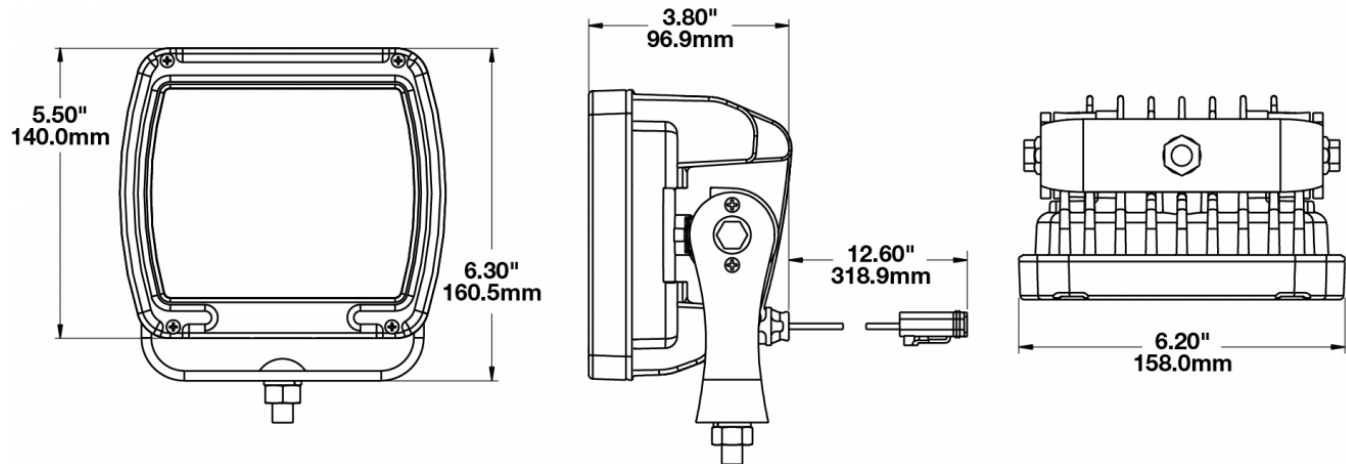

LED Work Light - Model 526

PRODUCT INFORMATION

| | |
|--------------------------------------|---|
| Description | 12-24V LED Work Light with Black Housing, Polycarbonate Lens & Flood Beam Pattern |
| Height | 160.02 mm / 6.3 in |
| Width | 157.48 mm / 6.2 in |
| Depth | 96.52 mm / 3.8 in |
| Shape | Square |
| Outer Lens Material | Polycarbonate |
| Outer Lens Color | Clear |
| Housing Material | Die-Cast Aluminum |
| Housing Color | Black |
| Mounting Hardware Description | (x1) M10-1.5 x 25 Mounting Bolt |
| Mounting Type | Universal Pedestal Mount |
| Minimum Operating Temperature | -40 °C / -40 °F |
| Maximum Operating Temperature | 65 °C / 149 °F |
| Connector or Wiring | iCONN Connector - iMATE23 |
| Product Weight | 4.50 lbs / 2.04 kgs |
| Shipping Weight | 5.00 lbs / 2.27 kgs |

PRODUCT DIMENSIONS

ELECTRICAL SPECIFICATIONS

| | |
|--------------------------|----------------------------------|
| Input Voltage | 12-24V DC |
| Operating Voltage | 10-32V DC |
| Red Wire | Positive |
| Black Wire | Negative |
| Current Draw | 9.00A @ 12V DC 5.00A @ 24V DC |

J.W. SPEAKER
Engineered. Lighting. Solutions.

LED Work Light - Model 526

PHOTOMETRIC SPECIFICATIONS

| | |
|--------------------------------------|-------------------------------------|
| Raw Lumen Output | 9,000 |
| Effective Lumen Output | 5,800 |
| Nominal LED Color Temperature | 5700 K |
| Beam Pattern(s) | Forward Lighting - Flood (Standard) |