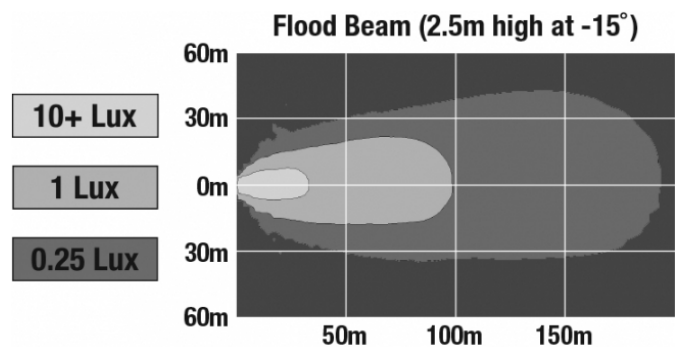

## PHOTOMETRIC SPECIFICATIONS

<b>Raw Lumen Output</b>	9,000
<b>Effective Lumen Output</b>	5,800
<b>Nominal LED Color Temperature</b>	5700 K
<b>Beam Pattern(s)</b>	Forward Lighting - Flood (Standard)

Print date: 2017-06-26