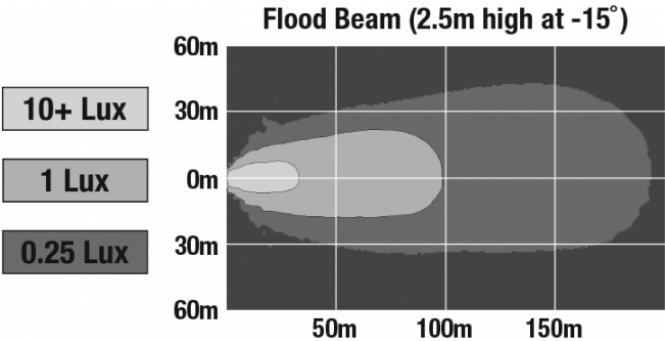

J.W. SPEAKER
Engineered. Lighting. Solutions.

LED Work Light - Model 526

PHOTOMETRIC SPECIFICATIONS

| | |
|--------------------------------------|-------------------------------------|
| Raw Lumen Output | 9,000 |
| Effective Lumen Output | 5,800 |
| Nominal LED Color Temperature | 5700 K |
| Beam Pattern(s) | Forward Lighting - Flood (Standard) |