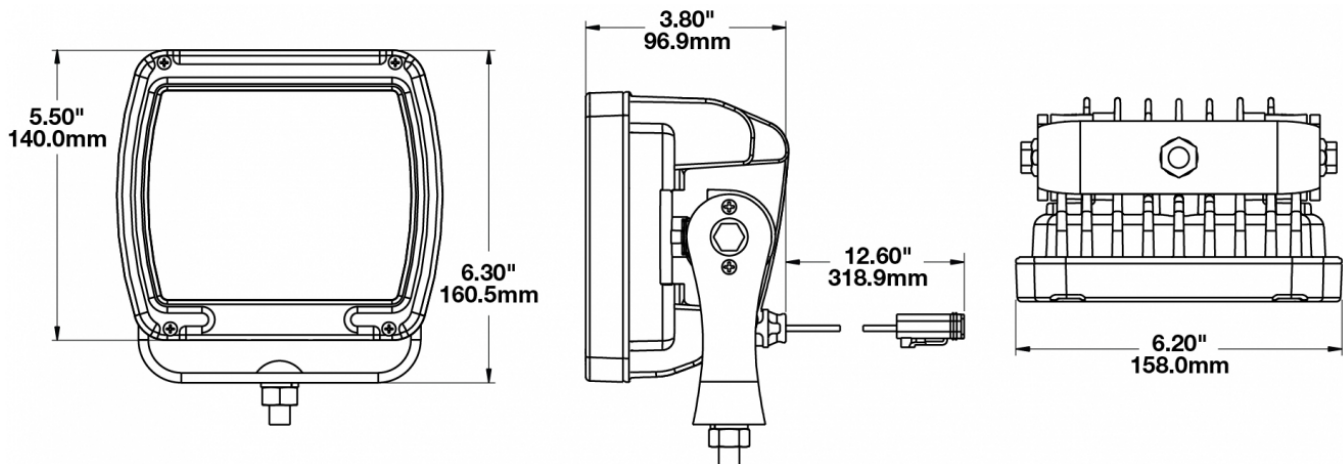

PRODUCT DIMENSIONS

Print date: 2017-06-26

© 2017 J.W. Speaker Corporation • Germantown, WI U.S.A.
www.jwspeaker.com • speaker@jwspeaker.com • 262.251.6660

J.W. SPEAKER
Engineered. Lighting. Solutions.