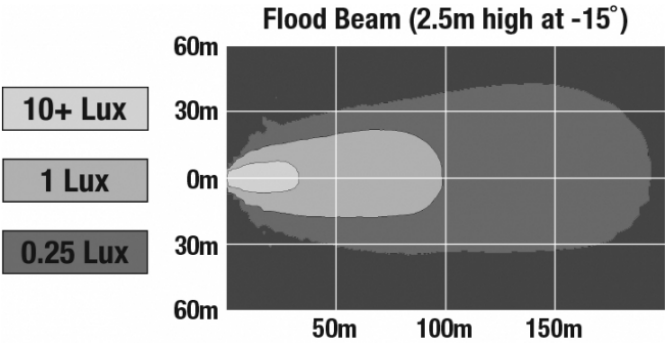

LED Work Light - Model 526

PRODUCT INFORMATION

Description	12-24V LED Work Light with Black Housing, Polycarbonate Lens & Flood Beam Pattern
Height	160.02 mm / 6.3 in
Width	157.48 mm / 6.2 in
Depth	96.52 mm / 3.8 in
Shape	Square
Outer Lens Material	Polycarbonate
Outer Lens Color	Clear
Housing Material	Die-Cast Aluminum
Housing Color	Black
Mounting Hardware Description	(x1) M10-1.5 x 25 Mounting Bolt
Mounting Type	Universal Pedestal Mount
Minimum Operating Temperature	-40 °C / -40 °F
Maximum Operating Temperature	65 °C / 149 °F
Connector or Wiring	iCONN Connector - iMATE23
Product Weight	4.50 lbs / 2.04 kgs
Shipping Weight	5.00 lbs / 2.27 kgs

LED Work Light - Model 526

PHOTOMETRIC SPECIFICATIONS

Raw Lumen Output	9,000
Effective Lumen Output	5,800
Nominal LED Color Temperature	5700 K
Beam Pattern(s)	Forward Lighting - Flood (Standard)

APPLICATIONS