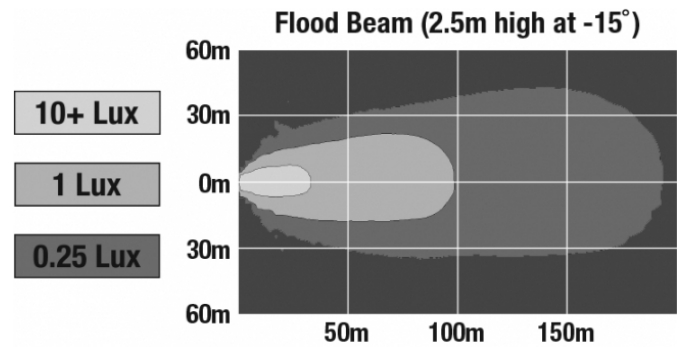

LED Work Light - Model 526

PRODUCT INFORMATION

Description	12-24V LED Work Light with Black Housing, Polycarbonate Lens & Flood Beam Pattern
Height	160.02 mm / 6.3 in
Width	157.48 mm / 6.2 in
Depth	96.52 mm / 3.8 in
Shape	Square
Outer Lens Material	Polycarbonate
Outer Lens Color	Clear
Housing Material	Die-Cast Aluminum
Housing Color	Black
Mounting Hardware Description	(x1) M10-1.5 x 25 Mounting Bolt
Mounting Type	Universal Pedestal Mount
Minimum Operating Temperature	-40 °C / -40 °F
Maximum Operating Temperature	65 °C / 149 °F
Connector or Wiring	iCONN Connector - iMATE23
Product Weight	0.00 lbs / 0 kgs
Shipping Weight	5.00 lbs / 2.27 kgs

LED Work Light - Model 526

PHOTOMETRIC SPECIFICATIONS

Raw Lumen Output	9,000
Effective Lumen Output	5,800
Nominal LED Color Temperature	5700 K
Beam Pattern(s)	Forward Lighting - Flood (Standard)

APPLICATIONS