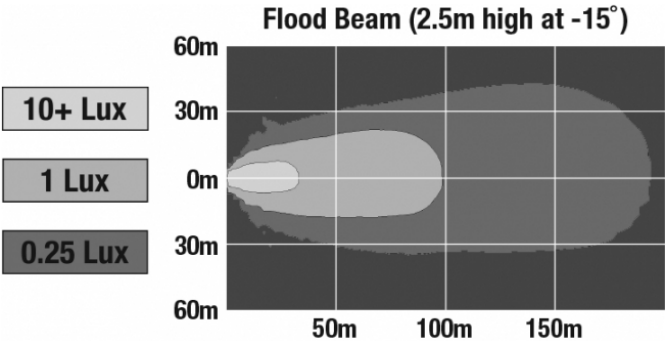

LED Work Light - Model 526

PRODUCT INFORMATION

Description	12-24V LED Work Light with Black Housing, Polycarbonate Lens & Flood Beam Pattern
Height	160.02 mm / 6.3 in
Width	157.48 mm / 6.2 in
Depth	96.52 mm / 3.8 in
Shape	Square
Outer Lens Material	Polycarbonate
Outer Lens Color	Clear
Housing Material	Die-Cast Aluminum
Housing Color	Black
Mounting Hardware Description	(x1) M10-1.5 x 25 Mounting Bolt
Mounting Type	Universal Pedestal Mount
Minimum Operating Temperature	-40 °C / -40 °F
Maximum Operating Temperature	65 °C / 149 °F
Connector or Wiring	iCONN Connector - iMATE23
Product Weight	4.50 lbs / 2.04 kgs
Shipping Weight	5.00 lbs / 2.27 kgs

PHOTOMETRIC SPECIFICATIONS

Raw Lumen Output	9,000
Effective Lumen Output	5,800
Nominal LED Color Temperature	5700 K
Beam Pattern(s)	Forward Lighting - Flood (Standard)

APPLICATIONS

Print date: 2017-08-19