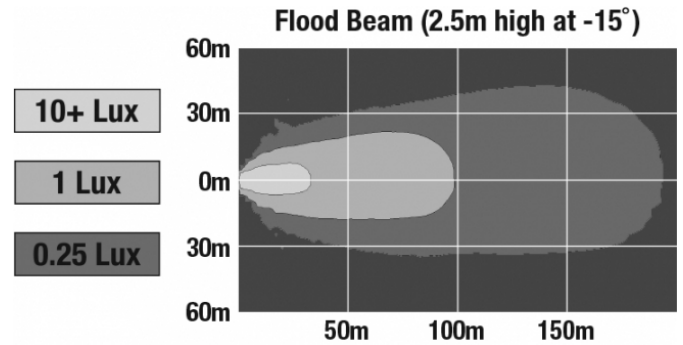

LED Work Light - Model 526

PRODUCT INFORMATION

Description	12-24V LED Work Light with Black Housing, Polycarbonate Lens & Flood Beam Pattern
Height	160.02 mm / 6.3 in
Width	157.48 mm / 6.2 in
Depth	96.52 mm / 3.8 in
Shape	Square
Outer Lens Material	Polycarbonate
Outer Lens Color	Clear
Housing Material	Die-Cast Aluminum
Housing Color	Black
Mounting Hardware Description	(x1) M10-1.5 x 25 Mounting Bolt
Mounting Type	Universal Pedestal Mount
Minimum Operating Temperature	-40 °C / -40 °F
Maximum Operating Temperature	65 °C / 149 °F
Connector or Wiring	iCONN Connector - iMATE23
Product Weight	4.50 lbs / 2.04 kgs
Shipping Weight	5.00 lbs / 2.27 kgs

PHOTOMETRIC SPECIFICATIONS

Raw Lumen Output	9,000
Effective Lumen Output	5,800
Nominal LED Color Temperature	5700 K
Beam Pattern(s)	Forward Lighting - Flood (Standard)

APPLICATIONS

Print date: 2017-10-21