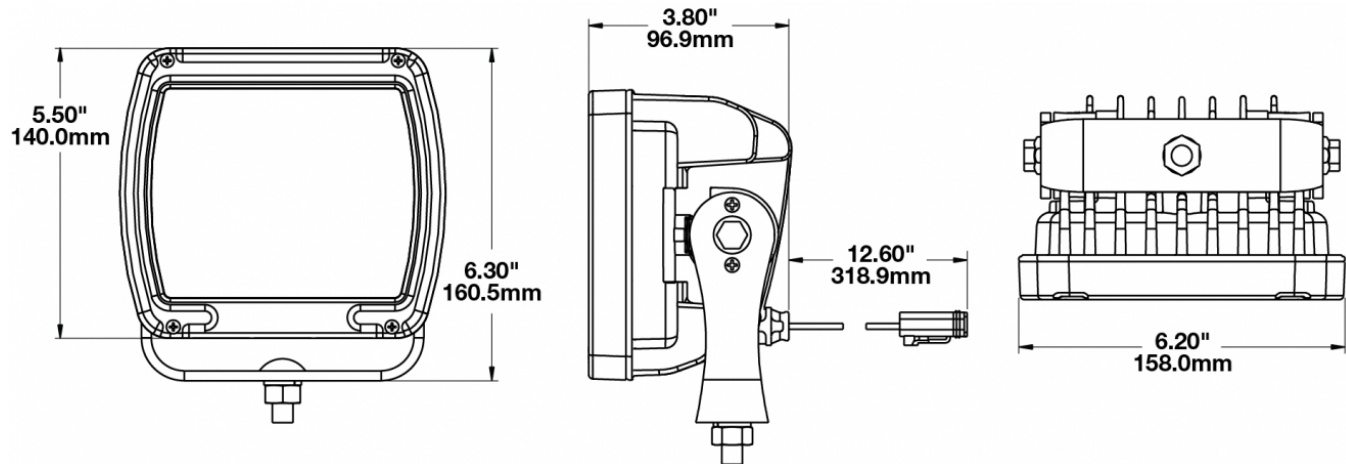

LED Work Light - Model 526

PRODUCT INFORMATION

| | |
|--------------------------------------|---|
| Description | 12-24V LED Work Light with Yellow Housing, Polycarbonate Lens & Spot Beam Pattern |
| Height | 160.02 mm / 6.3 in |
| Width | 157.48 mm / 6.2 in |
| Depth | 96.52 mm / 3.8 in |
| Shape | Square |
| Outer Lens Material | Polycarbonate |
| Outer Lens Color | Clear |
| Housing Material | Die-Cast Aluminum |
| Housing Color | Yellow |
| Mounting Hardware Description | (x1) M10-1.5 x 25 Mounting Bolt |
| Mounting Type | Universal Pedestal Mount |
| Minimum Operating Temperature | -40 °C / -40 °F |
| Maximum Operating Temperature | 65 °C / 149 °F |
| Connector or Wiring | iCONN Connector - iMATE23 |
| Product Weight | 4.50 lbs / 2.04 kgs |
| Shipping Weight | 4.83 lbs / 2.19 kgs |

PRODUCT DIMENSIONS

ELECTRICAL SPECIFICATIONS

| | |
|-----------------------------------|----------------------------------|
| Input Voltage | 12-24V DC |
| Operating Voltage | 10-32V DC |
| Transient Spike Protection | 150V Peak @ 1 HZ-100 Pulses |
| Red Wire | Positive |
| Black Wire | Negative |
| Current Draw | 9.00A @ 12V DC 5.00A @ 24V DC |

J.W. SPEAKER
Engineered. Lighting. Solutions.

LED Work Light - Model 526

PHOTOMETRIC SPECIFICATIONS

| | |
|--------------------------------------|-------------------------|
| Raw Lumen Output | 9,000 |
| Effective Lumen Output | 5,800 |
| Nominal LED Color Temperature | 5700 K |
| Beam Pattern(s) | Forward Lighting - Spot |