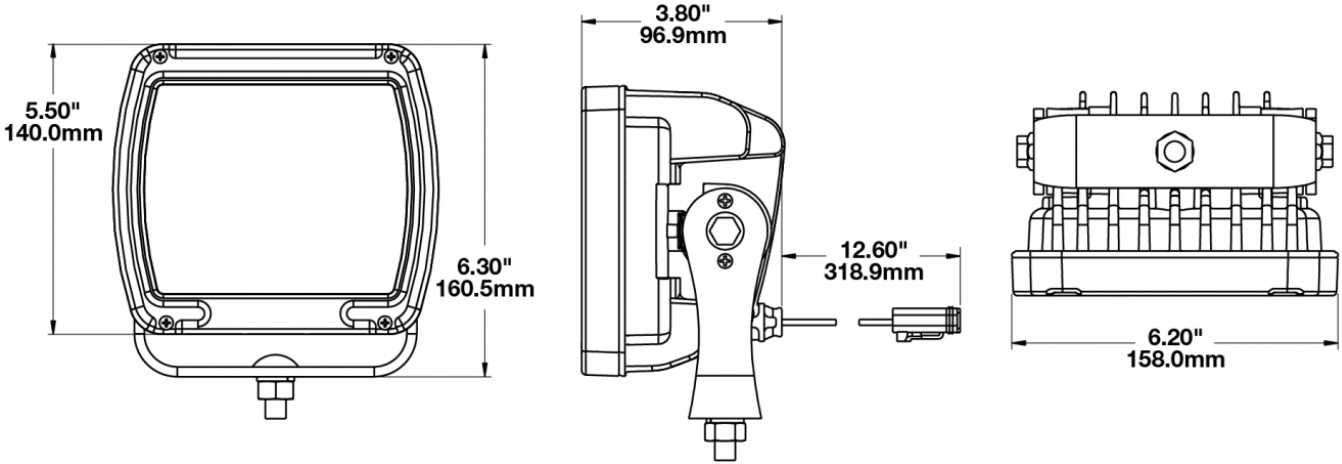

LED Work Light - Model 526

PRODUCT INFORMATION

Description	12-24V LED Work Light with Yellow Housing, Polycarbonate Lens & Spot Beam Pattern
Height	160.02 mm / 6.3 in
Width	157.48 mm / 6.2 in
Depth	96.52 mm / 3.8 in
Shape	Square
Outer Lens Material	Polycarbonate
Outer Lens Color	Clear
Housing Material	Die-Cast Aluminum
Housing Color	Yellow
Mounting Hardware Description	(x1) M10-1.5 x 25 Mounting Bolt
Mounting Type	Universal Pedestal Mount
Minimum Operating Temperature	-40 °C / -40 °F
Maximum Operating Temperature	65 °C / 149 °F
Connector or Wiring	iCONN Connector - iMATE23
Product Weight	0.00 lbs / 0 kgs
Shipping Weight	4.83 lbs / 2.19 kgs

PRODUCT DIMENSIONS

ELECTRICAL SPECIFICATIONS

Input Voltage	12-24V DC
Operating Voltage	10-32V DC
Transient Spike Protection	150V Peak @ 1 HZ-100 Pulses
Red Wire	Positive
Black Wire	Negative
Current Draw	9.00A @ 12V DC 5.00A @ 24V DC

LED Work Light - Model 526

PHOTOMETRIC SPECIFICATIONS

Raw Lumen Output	9,000
Effective Lumen Output	5,800
Nominal LED Color Temperature	5700 K
Beam Pattern(s)	Forward Lighting - Spot

APPLICATIONS

Print date: 2019-02-17