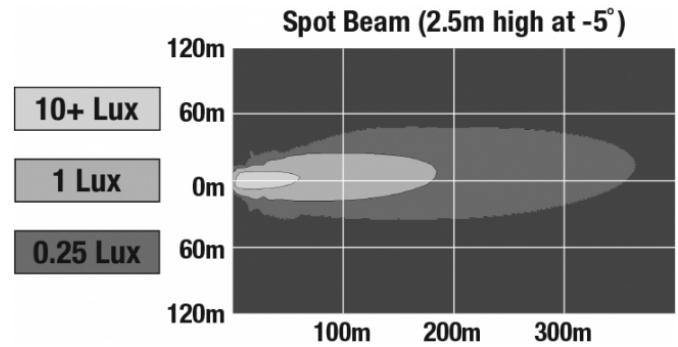

LED Work Light - Model 526

PRODUCT INFORMATION

Description	12-24V LED Work Light with Yellow Housing, Polycarbonate Lens & Spot Beam Pattern
Height	160.02 mm / 6.3 in
Width	157.48 mm / 6.2 in
Depth	96.52 mm / 3.8 in
Shape	Square
Outer Lens Material	Polycarbonate
Outer Lens Color	Clear
Housing Material	Die-Cast Aluminum
Housing Color	Yellow
Mounting Hardware Description	(x1) M10-1.5 x 25 Mounting Bolt
Mounting Type	Universal Pedestal Mount
Minimum Operating Temperature	-40 °C / -40 °F
Maximum Operating Temperature	65 °C / 149 °F
Connector or Wiring	iCONN Connector - iMATE23
Product Weight	4.50 lbs / 2.04 kgs
Shipping Weight	4.83 lbs / 2.19 kgs

J.W. SPEAKER
Engineered. Lighting. Solutions.

LED Work Light - Model 526

PHOTOMETRIC SPECIFICATIONS

Raw Lumen Output	9,000
Effective Lumen Output	5,800
Nominal LED Color Temperature	5700 K
Beam Pattern(s)	Forward Lighting - Spot