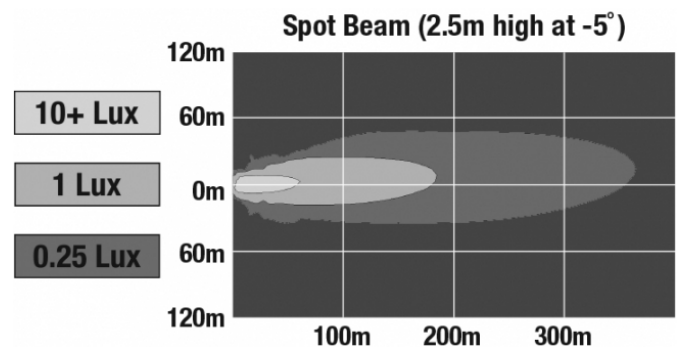

LED Work Light - Model 526

PRODUCT INFORMATION

Description	12-24V LED Work Light with Yellow Housing, Polycarbonate Lens & Spot Beam Pattern
Height	160.02 mm / 6.3 in
Width	157.48 mm / 6.2 in
Depth	96.52 mm / 3.8 in
Shape	Square
Outer Lens Material	Polycarbonate
Outer Lens Color	Clear
Housing Material	Die-Cast Aluminum
Housing Color	Yellow
Mounting Hardware Description	(x1) M10-1.5 x 25 Mounting Bolt
Mounting Type	Universal Pedestal Mount
Minimum Operating Temperature	-40 °C / -40 °F
Maximum Operating Temperature	65 °C / 149 °F
Connector or Wiring	iCONN Connector - iMATE23
Product Weight	4.50 lbs / 2.04 kgs

REGULATORY STANDARDS COMPLIANCE

Buy America Standards
IEC IP69K

Eco Friendly

PHOTOMETRIC SPECIFICATIONS

Raw Lumen Output	9,000
Effective Lumen Output	5,800
Nominal LED Color Temperature	5700 K
Beam Pattern(s)	Forward Lighting - Spot