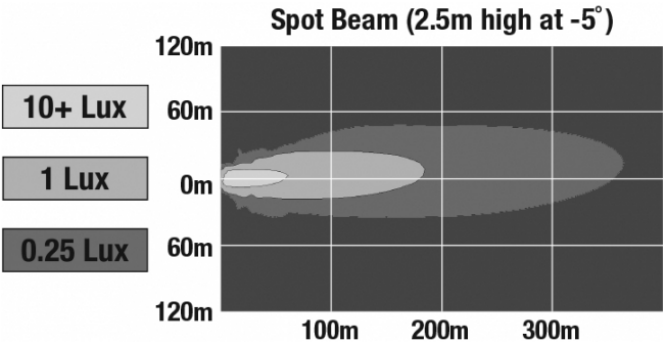

LED Work Light - Model 526

PRODUCT INFORMATION

Description	12-24V LED Work Light with Yellow Housing, Polycarbonate Lens & Spot Beam Pattern
Height	160.02 mm / 6.3 in
Width	157.48 mm / 6.2 in
Depth	96.52 mm / 3.8 in
Shape	Square
Outer Lens Material	Polycarbonate
Outer Lens Color	Clear
Housing Material	Die-Cast Aluminum
Housing Color	Yellow
Mounting Hardware Description	(x1) M10-1.5 x 25 Mounting Bolt
Mounting Type	Universal Pedestal Mount
Minimum Operating Temperature	-40 °C / -40 °F
Maximum Operating Temperature	65 °C / 149 °F
Connector or Wiring	iCONN Connector - iMATE23
Product Weight	0.00 lbs / 0 kgs
Shipping Weight	4.83 lbs / 2.19 kgs

J.W. SPEAKER
Engineered. Lighting. Solutions.

LED Work Light - Model 526

PHOTOMETRIC SPECIFICATIONS

Raw Lumen Output	9,000
Effective Lumen Output	5,800
Nominal LED Color Temperature	5700 K
Beam Pattern(s)	Forward Lighting - Spot