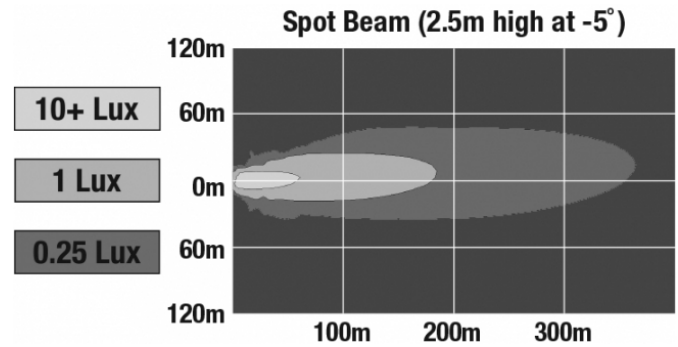

LED Work Light - Model 526

PRODUCT INFORMATION

Description	12-24V LED Work Light with Yellow Housing, Polycarbonate Lens & Spot Beam Pattern
Height	160.02 mm / 6.3 in
Width	157.48 mm / 6.2 in
Depth	96.52 mm / 3.8 in
Shape	Square
Outer Lens Material	Polycarbonate
Outer Lens Color	Clear
Housing Material	Die-Cast Aluminum
Housing Color	Yellow
Mounting Hardware Description	(x1) M10-1.5 x 25 Mounting Bolt
Mounting Type	Universal Pedestal Mount
Minimum Operating Temperature	-40 °C / -40 °F
Maximum Operating Temperature	65 °C / 149 °F
Connector or Wiring	iCONN Connector - iMATE23
Product Weight	0.00 lbs / 0 kgs
Shipping Weight	4.83 lbs / 2.19 kgs

LED Work Light - Model 526

PHOTOMETRIC SPECIFICATIONS

Raw Lumen Output	9,000
Effective Lumen Output	5,800
Nominal LED Color Temperature	5700 K
Beam Pattern(s)	Forward Lighting - Spot

APPLICATIONS

Print date: 2019-01-23