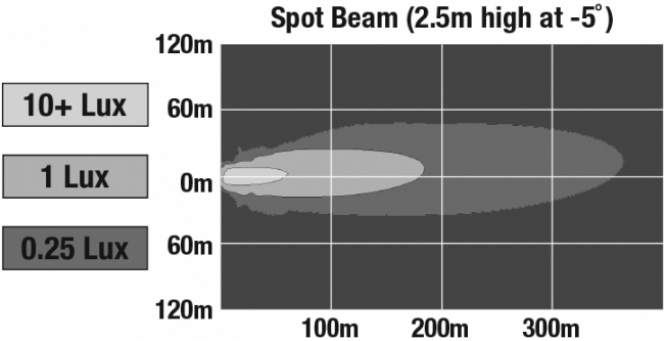

LED Work Light - Model 526

PRODUCT INFORMATION

Description	12-24V LED Work Light with Yellow Housing, Polycarbonate Lens & Spot Beam Pattern
Height	160.02 mm / 6.3 in
Width	157.48 mm / 6.2 in
Depth	96.52 mm / 3.8 in
Shape	Square
Outer Lens Material	Polycarbonate
Outer Lens Color	Clear
Housing Material	Die-Cast Aluminum
Housing Color	Yellow
Mounting Hardware Description	(x1) M10-1.5 x 25 Mounting Bolt
Mounting Type	Universal Pedestal Mount
Minimum Operating Temperature	-40 °C / -40 °F
Maximum Operating Temperature	65 °C / 149 °F
Connector or Wiring	iCONN Connector - iMATE23
Product Weight	4.50 lbs / 2.04 kgs
Shipping Weight	4.83 lbs / 2.19 kgs

J.W. SPEAKER
Engineered. Lighting. Solutions.

LED Work Light - Model 526

PHOTOMETRIC SPECIFICATIONS

Raw Lumen Output	9,000
Effective Lumen Output	5,800
Nominal LED Color Temperature	5700 K
Beam Pattern(s)	Forward Lighting - Spot