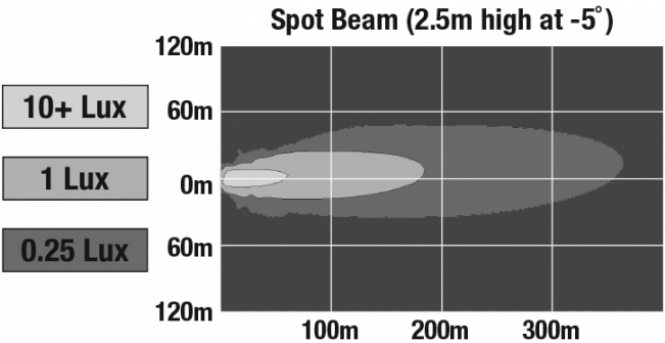

J.W. SPEAKER
Engineered. Lighting. Solutions.

LED Work Light - Model 526

PHOTOMETRIC SPECIFICATIONS

| | |
|--------------------------------------|-------------------------|
| Raw Lumen Output | 9,000 |
| Effective Lumen Output | 5,800 |
| Nominal LED Color Temperature | 5700 K |
| Beam Pattern(s) | Forward Lighting - Spot |