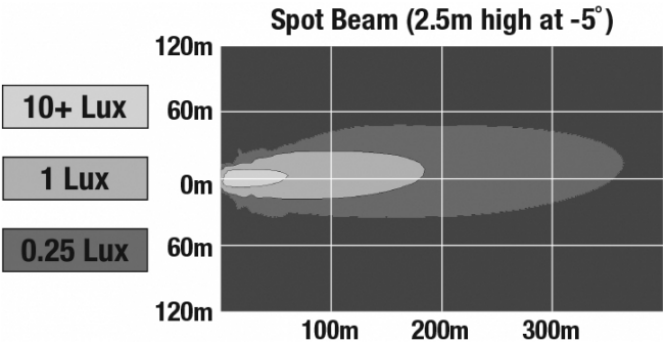

LED Work Light - Model 526

PRODUCT INFORMATION

Description	12-24V LED Work Light with Yellow Housing, Polycarbonate Lens & Spot Beam Pattern
Height	160.02 mm / 6.3 in
Width	157.48 mm / 6.2 in
Depth	96.52 mm / 3.8 in
Shape	Square
Outer Lens Material	Polycarbonate
Outer Lens Color	Clear
Housing Material	Die-Cast Aluminum
Housing Color	Yellow
Mounting Hardware Description	(x1) M10-1.5 x 25 Mounting Bolt
Mounting Type	Universal Pedestal Mount
Minimum Operating Temperature	-40 °C / -40 °F
Maximum Operating Temperature	65 °C / 149 °F
Connector or Wiring	iCONN Connector - iMATE23
Product Weight	0.00 lbs / 0 kgs
Shipping Weight	4.83 lbs / 2.19 kgs

LED Work Light - Model 526

PHOTOMETRIC SPECIFICATIONS

Raw Lumen Output	9,000
Effective Lumen Output	5,800
Nominal LED Color Temperature	5700 K
Beam Pattern(s)	Forward Lighting - Spot

APPLICATIONS

Print date: 2019-02-17