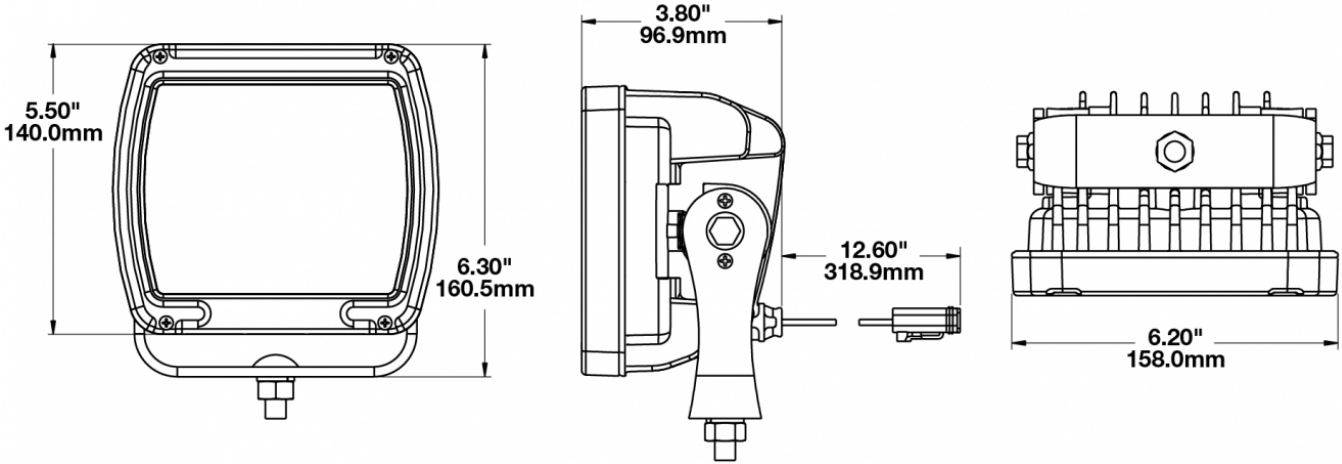

LED Work Light - Model 526

PRODUCT INFORMATION

Description	12-24V LED Work Light with Yellow Housing, Polycarbonate Lens & Spot Beam Pattern
Height	160.02 mm / 6.3 in
Width	157.48 mm / 6.2 in
Depth	96.52 mm / 3.8 in
Shape	Square
Outer Lens Material	Polycarbonate
Outer Lens Color	Clear
Housing Material	Die-Cast Aluminum
Housing Color	Yellow
Mounting Hardware Description	(x1) M10-1.5 x 25 Mounting Bolt
Mounting Type	Universal Pedestal Mount
Minimum Operating Temperature	-40 °C / -40 °F
Maximum Operating Temperature	65 °C / 149 °F
Connector or Wiring	iCONN Connector - iMATE23
Product Weight	0.00 lbs / 0 kgs
Shipping Weight	4.83 lbs / 2.19 kgs

PRODUCT DIMENSIONS

ELECTRICAL SPECIFICATIONS

Input Voltage	12-24V DC
Operating Voltage	10-32V DC
Transient Spike Protection	150V Peak @ 1 HZ-100 Pulses
Red Wire	Positive
Black Wire	Negative
Current Draw	9.00A @ 12V DC 5.00A @ 24V DC

LED Work Light - Model 526

PHOTOMETRIC SPECIFICATIONS

Raw Lumen Output	9,000
Effective Lumen Output	5,800
Nominal LED Color Temperature	5700 K
Beam Pattern(s)	Forward Lighting - Spot

APPLICATIONS

Print date: 2019-01-23