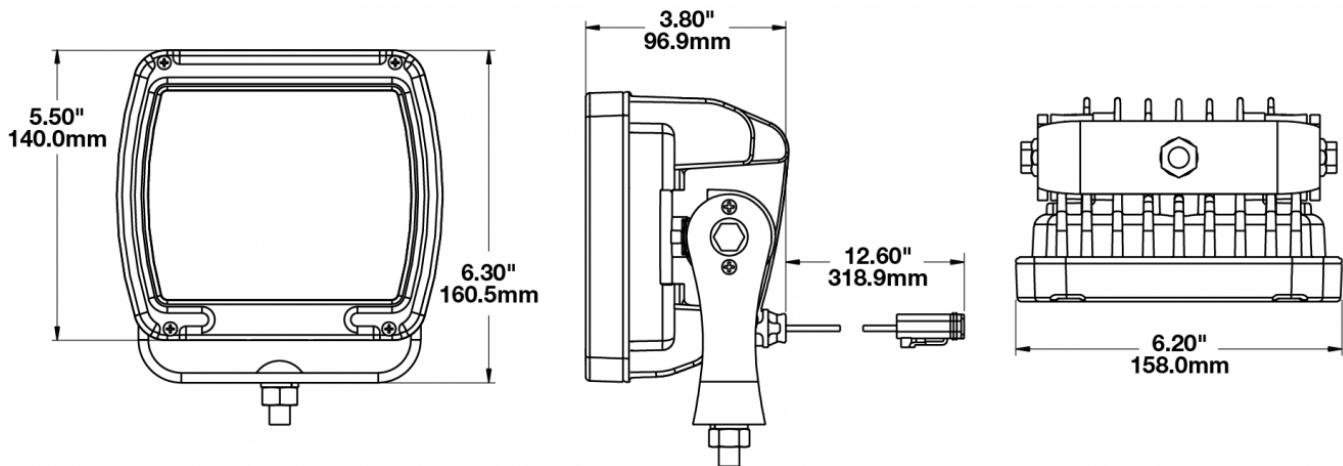

PRODUCT DIMENSIONS

Print date: 2017-09-26

© 2017 J.W. Speaker Corporation • Germantown, WI U.S.A.
www.jwspeaker.com • speaker@jwspeaker.com • 262.251.6660

J.W. SPEAKER
Engineered. Lighting. Solutions.