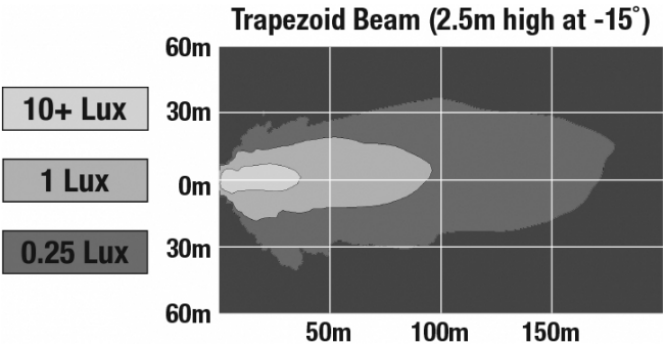

LED Work Light - Model 526

PHOTOMETRIC SPECIFICATIONS

Raw Lumen Output	9,000
Effective Lumen Output	5,800
Nominal LED Color Temperature	5700 K
Beam Pattern(s)	Forward Lighting - Trapezoid