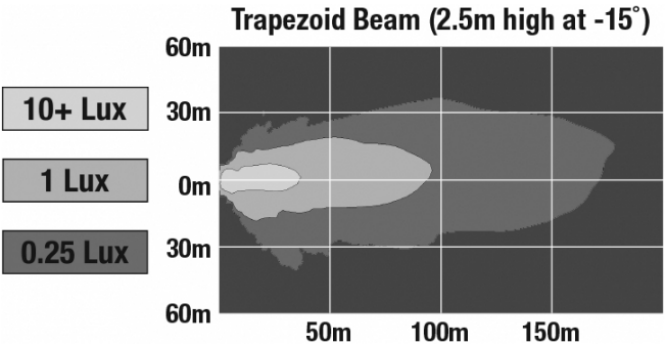

LED Work Light - Model 526

PHOTOMETRIC SPECIFICATIONS

Raw Lumen Output 9,000
Effective Lumen Output 5,800
Nominal LED Color Temperature 5700 K
Beam Pattern(s) Forward Lighting - Trapezoid