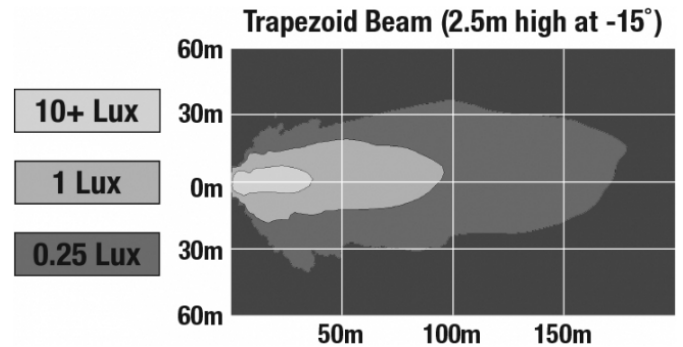

J.W. SPEAKER
Engineered. Lighting. Solutions.

LED Work Light - Model 526

PHOTOMETRIC SPECIFICATIONS

Raw Lumen Output	9,000
Effective Lumen Output	5,800
Nominal LED Color Temperature	5700 K
Beam Pattern(s)	Forward Lighting - Trapezoid