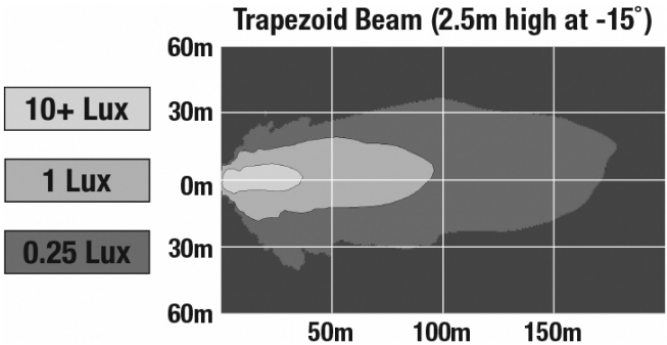

LED Work Light - Model 526

PHOTOMETRIC SPECIFICATIONS

Raw Lumen Output	9,000
Effective Lumen Output	5,800
Nominal LED Color Temperature	5700 K
Beam Pattern(s)	Forward Lighting - Trapezoid