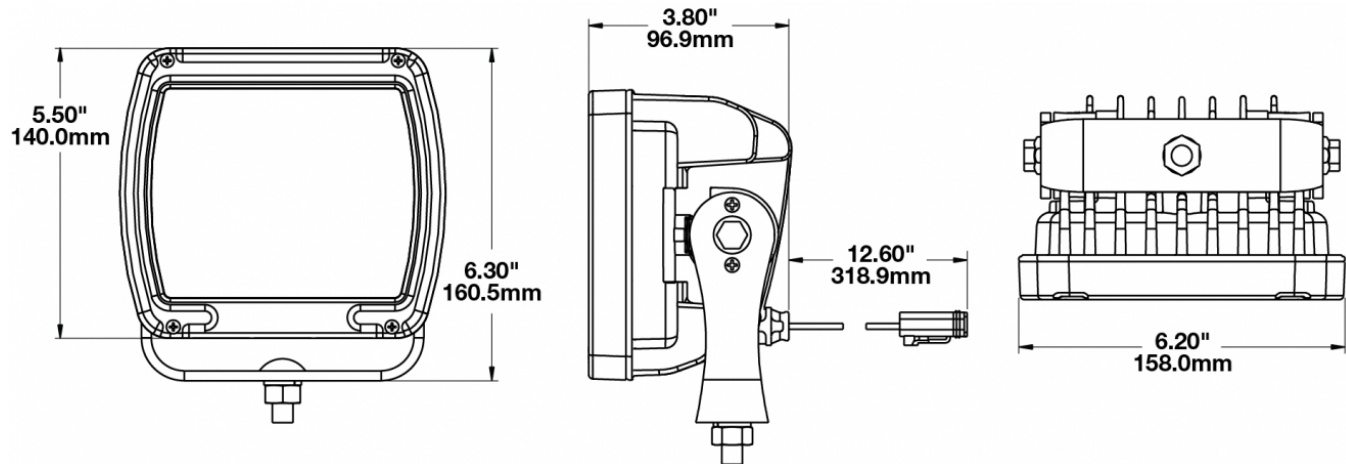

## PRODUCT INFORMATION

---

<b>Description</b>	12-24V LED Work Light with Yellow Housing, Polycarbonate Lens & Trapezoid Beam Pattern
<b>Height</b>	160.02 mm / 6.3 in
<b>Width</b>	157.48 mm / 6.2 in
<b>Depth</b>	96.52 mm / 3.8 in
<b>Shape</b>	Square
<b>Outer Lens Material</b>	Polycarbonate
<b>Outer Lens Color</b>	Clear
<b>Housing Material</b>	Die-Cast Aluminum
<b>Housing Color</b>	Yellow
<b>Mounting Hardware Description</b>	(x1) M10-1.5 x 25 Mounting Bolt
<b>Mounting Type</b>	Universal Pedestal Mount
<b>Minimum Operating Temperature</b>	-40 °C / -40 °F
<b>Maximum Operating Temperature</b>	65 °C / 149 °F
<b>Connector or Wiring</b>	iCONN Connector - iMATE23
<b>Product Weight</b>	0.00 lbs / 0 kgs
<b>Shipping Weight</b>	4.83 lbs / 2.19 kgs

## PRODUCT DIMENSIONS