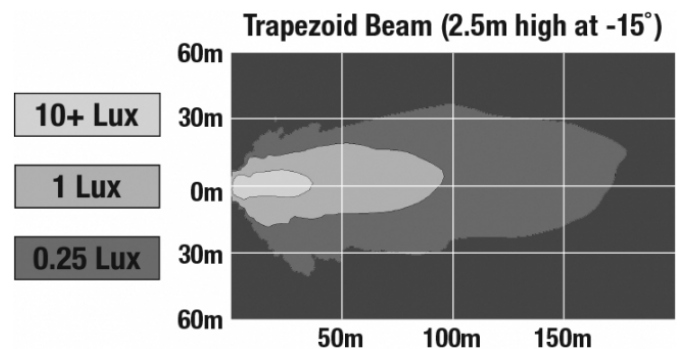

## PHOTOMETRIC SPECIFICATIONS

<b>Raw Lumen Output</b>	9,000
<b>Effective Lumen Output</b>	5,800
<b>Nominal LED Color Temperature</b>	5700 K
<b>Beam Pattern(s)</b>	Forward Lighting - Trapezoid

Print date: 2017-09-26