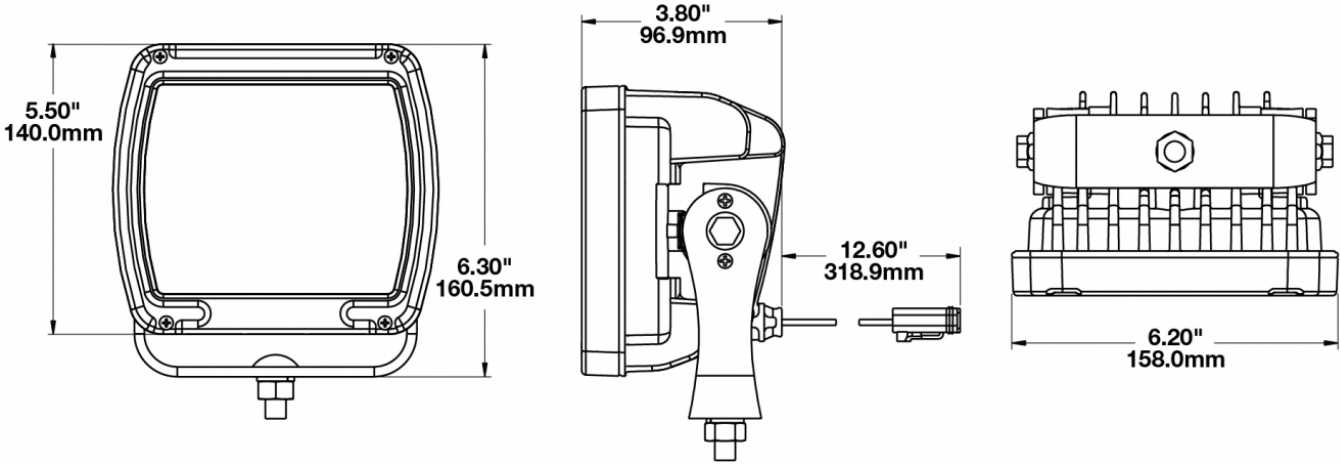

## PRODUCT INFORMATION

<b>Description</b>	12-24V LED Work Light with Yellow Housing, Polycarbonate Lens & Anti-Glare Beam Pattern
<b>Height</b>	160.02 mm / 6.3 in
<b>Width</b>	157.48 mm / 6.2 in
<b>Depth</b>	96.52 mm / 3.8 in
<b>Shape</b>	Square
<b>Outer Lens Material</b>	Polycarbonate
<b>Outer Lens Color</b>	Clear
<b>Housing Material</b>	Die-Cast Aluminum
<b>Housing Color</b>	Yellow
<b>Mounting Hardware Description</b>	(x1) M10-1.5 x 25 Mounting Bolt
<b>Mounting Type</b>	Universal Pedestal Mount
<b>Minimum Operating Temperature</b>	-40 °C / -40 °F
<b>Maximum Operating Temperature</b>	65 °C / 149 °F
<b>Connector or Wiring</b>	iCONN Connector - iMATE23
<b>Product Weight</b>	4.50 lbs / 2.04 kgs
<b>Shipping Weight</b>	4.83 lbs / 2.19 kgs

## PRODUCT DIMENSIONS

## PHOTOMETRIC SPECIFICATIONS

Raw Lumen Output 9,000  
 Effective Lumen Output 5,500  
 Nominal LED Color Temperature 5700 K