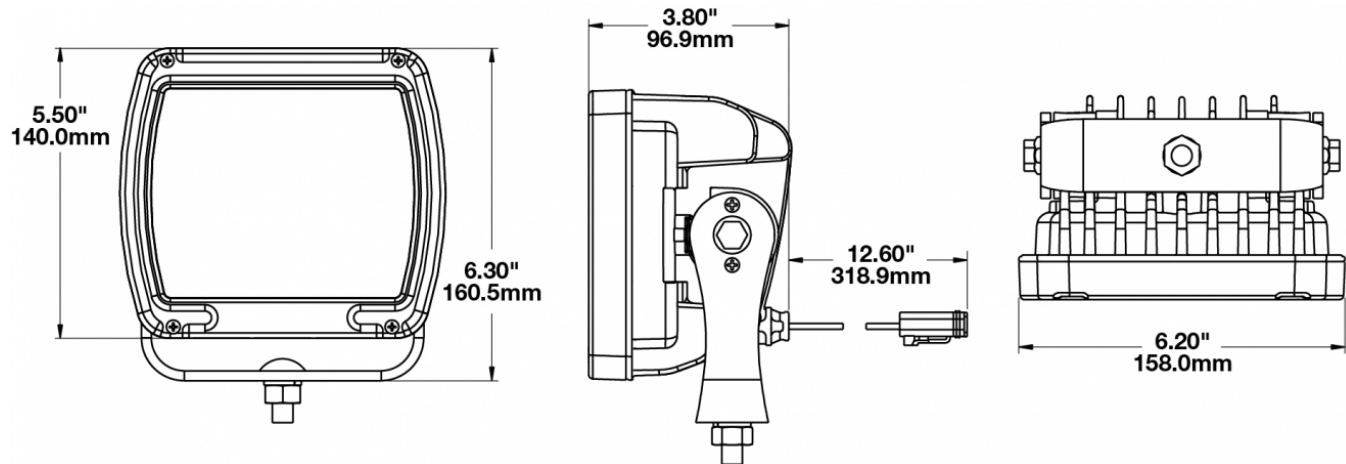

LED Work Light - Model 526

PRODUCT INFORMATION

Description	12-24V LED Work Light with Yellow Housing, Polycarbonate Lens & Anti-Glare Beam Pattern
Height	160.02 mm / 6.3 in
Width	157.48 mm / 6.2 in
Depth	96.52 mm / 3.8 in
Shape	Square
Outer Lens Material	Polycarbonate
Outer Lens Color	Clear
Housing Material	Die-Cast Aluminum
Housing Color	Yellow
Mounting Hardware Description	(x1) M10-1.5 x 25 Mounting Bolt
Mounting Type	Universal Pedestal Mount
Minimum Operating Temperature	-40 °C / -40 °F
Maximum Operating Temperature	65 °C / 149 °F
Connector or Wiring	iCONN Connector - iMATE23
Product Weight	0.00 lbs / 0 kgs
Shipping Weight	4.83 lbs / 2.19 kgs

PRODUCT DIMENSIONS

ELECTRICAL SPECIFICATIONS

Input Voltage	12-24V DC
Operating Voltage	10-32V DC
Transient Spike Protection	150V Peak @ 1 HZ-100 Pulses
Red Wire	Positive
Black Wire	Negative
Current Draw	9.00A @ 12V DC 5.00A @ 24V DC

J.W. SPEAKER
Engineered. Lighting. Solutions.

LED Work Light - Model 526

PHOTOMETRIC SPECIFICATIONS

Raw Lumen Output 9,000
Effective Lumen Output 5,500
Nominal LED Color Temperature 5700 K

APPLICATIONS

Print date: 2019-02-17