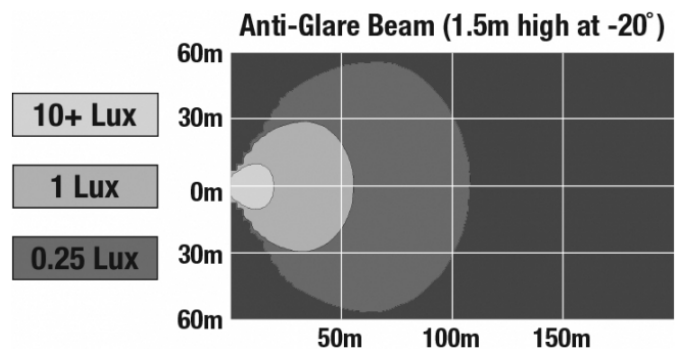

LED Work Light - Model 526

PRODUCT INFORMATION

| | |
|--------------------------------------|---|
| Description | 12-24V LED Work Light with Yellow Housing, Polycarbonate Lens & Anti-Glare Beam Pattern |
| Height | 160.02 mm / 6.3 in |
| Width | 157.48 mm / 6.2 in |
| Depth | 96.52 mm / 3.8 in |
| Shape | Square |
| Outer Lens Material | Polycarbonate |
| Outer Lens Color | Clear |
| Housing Material | Die-Cast Aluminum |
| Housing Color | Yellow |
| Mounting Hardware Description | (x1) M10-1.5 x 25 Mounting Bolt |
| Mounting Type | Universal Pedestal Mount |
| Minimum Operating Temperature | -40 °C / -40 °F |
| Maximum Operating Temperature | 65 °C / 149 °F |
| Connector or Wiring | iCONN Connector - iMATE23 |
| Product Weight | 4.50 lbs / 2.04 kgs |

REGULATORY STANDARDS COMPLIANCE

Buy America Standards
IEC IP69K

Eco Friendly

PHOTOMETRIC SPECIFICATIONS

| | |
|--------------------------------------|--------|
| Raw Lumen Output | 9,000 |
| Effective Lumen Output | 5,500 |
| Nominal LED Color Temperature | 5700 K |