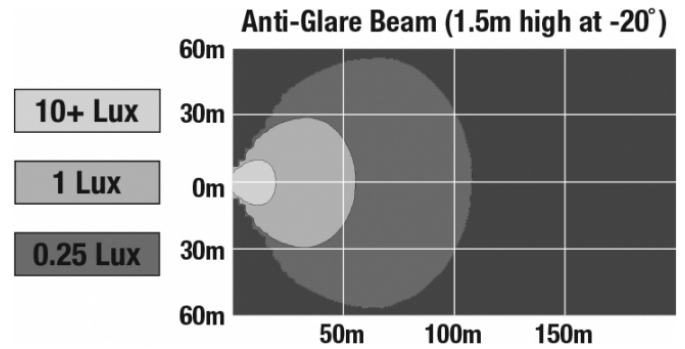

LED Work Light - Model 526

PRODUCT INFORMATION

Description	12-24V LED Work Light with Yellow Housing, Polycarbonate Lens & Anti-Glare Beam Pattern
Height	160.02 mm / 6.3 in
Width	157.48 mm / 6.2 in
Depth	96.52 mm / 3.8 in
Shape	Square
Outer Lens Material	Polycarbonate
Outer Lens Color	Clear
Housing Material	Die-Cast Aluminum
Housing Color	Yellow
Mounting Hardware Description	(x1) M10-1.5 x 25 Mounting Bolt
Mounting Type	Universal Pedestal Mount
Minimum Operating Temperature	-40 °C / -40 °F
Maximum Operating Temperature	65 °C / 149 °F
Connector or Wiring	iCONN Connector - iMATE23
Product Weight	0.00 lbs / 0 kgs
Shipping Weight	4.83 lbs / 2.19 kgs

J.W. SPEAKER
Engineered. Lighting. Solutions.

LED Work Light - Model 526

PHOTOMETRIC SPECIFICATIONS

Raw Lumen Output 9,000
Effective Lumen Output 5,500
Nominal LED Color Temperature 5700 K

APPLICATIONS

Print date: 2019-02-17