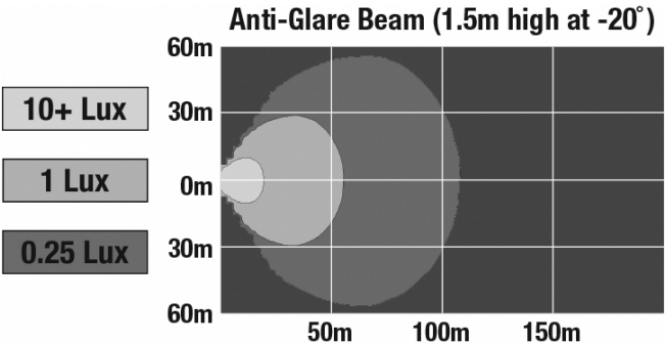

LED Work Light - Model 526

PHOTOMETRIC SPECIFICATIONS

Raw Lumen Output 9,000
Effective Lumen Output 5,500
Nominal LED Color Temperature 5700 K