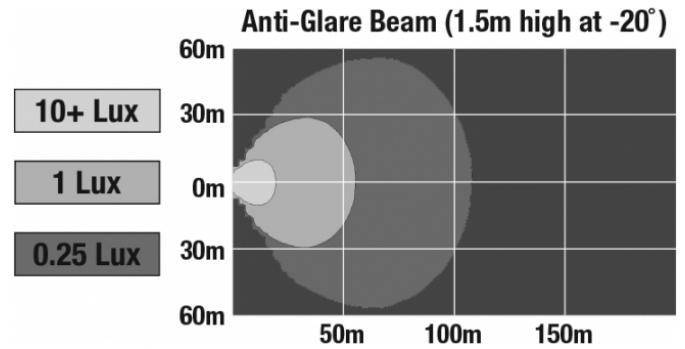

LED Work Light - Model 526

PRODUCT INFORMATION

Description	12-24V LED Work Light with Yellow Housing, Polycarbonate Lens & Anti-Glare Beam Pattern
Height	160.02 mm / 6.3 in
Width	157.48 mm / 6.2 in
Depth	96.52 mm / 3.8 in
Shape	Square
Outer Lens Material	Polycarbonate
Outer Lens Color	Clear
Housing Material	Die-Cast Aluminum
Housing Color	Yellow
Mounting Hardware Description	(x1) M10-1.5 x 25 Mounting Bolt
Mounting Type	Universal Pedestal Mount
Minimum Operating Temperature	-40 °C / -40 °F
Maximum Operating Temperature	65 °C / 149 °F
Connector or Wiring	iCONN Connector - iMATE23
Product Weight	0.00 lbs / 0 kgs
Shipping Weight	4.83 lbs / 2.19 kgs

J.W. SPEAKER®
Engineered. Lighting. Solutions.

LED Work Light - Model 526

PHOTOMETRIC SPECIFICATIONS

Raw Lumen Output 9,000
Effective Lumen Output 5,500
Nominal LED Color Temperature 5700 K

APPLICATIONS

Print date: 2018-11-17