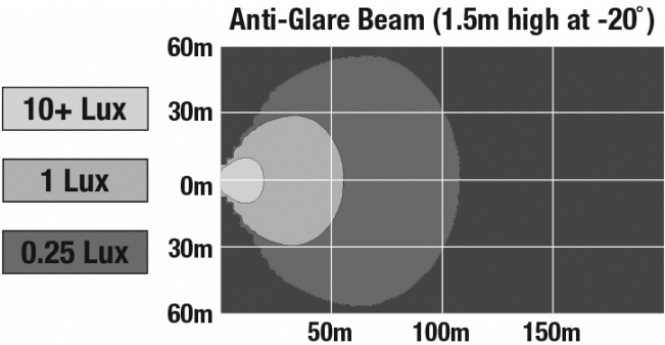

LED Work Light - Model 526

PRODUCT INFORMATION

Description	12-24V LED Work Light with Yellow Housing, Polycarbonate Lens & Anti-Glare Beam Pattern
Height	160.02 mm / 6.3 in
Width	157.48 mm / 6.2 in
Depth	96.52 mm / 3.8 in
Shape	Square
Outer Lens Material	Polycarbonate
Outer Lens Color	Clear
Housing Material	Die-Cast Aluminum
Housing Color	Yellow
Mounting Hardware Description	(x1) M10-1.5 x 25 Mounting Bolt
Mounting Type	Universal Pedestal Mount
Minimum Operating Temperature	-40 °C / -40 °F
Maximum Operating Temperature	65 °C / 149 °F
Connector or Wiring	iCONN Connector - iMATE23
Product Weight	4.50 lbs / 2.04 kgs
Shipping Weight	4.83 lbs / 2.19 kgs

J.W. SPEAKER
Engineered. Lighting. Solutions.

LED Work Light - Model 526

PHOTOMETRIC SPECIFICATIONS

Raw Lumen Output 9,000
 Effective Lumen Output 5,500
 Nominal LED Color Temperature 5700 K

APPLICATIONS

Print date: 2017-10-18