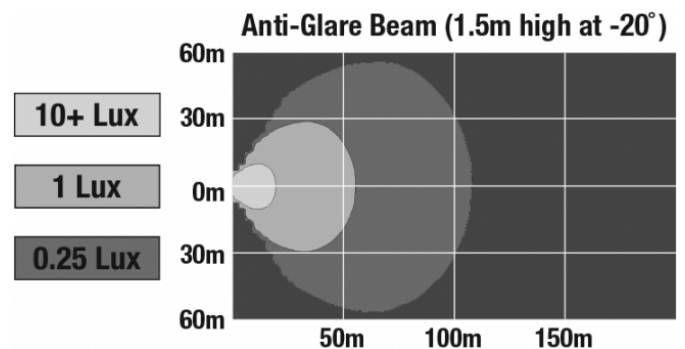

LED Work Light - Model 526

PRODUCT INFORMATION

Description	12-24V LED Work Light with Yellow Housing, Polycarbonate Lens & Anti-Glare Beam Pattern
Height	160.02 mm / 6.3 in
Width	157.48 mm / 6.2 in
Depth	96.52 mm / 3.8 in
Shape	Square
Outer Lens Material	Polycarbonate
Outer Lens Color	Clear
Housing Material	Die-Cast Aluminum
Housing Color	Yellow
Mounting Hardware Description	(x1) M10-1.5 x 25 Mounting Bolt
Mounting Type	Universal Pedestal Mount
Minimum Operating Temperature	-40 °C / -40 °F
Maximum Operating Temperature	65 °C / 149 °F
Connector or Wiring	iCONN Connector - iMATE23
Product Weight	4.50 lbs / 2.04 kgs

REGULATORY STANDARDS COMPLIANCE

Buy America Standards
IEC IP69K

Eco Friendly

PHOTOMETRIC SPECIFICATIONS

Raw Lumen Output	9,000
Effective Lumen Output	5,500
Nominal LED Color Temperature	5700 K

Print date: 2017-06-23