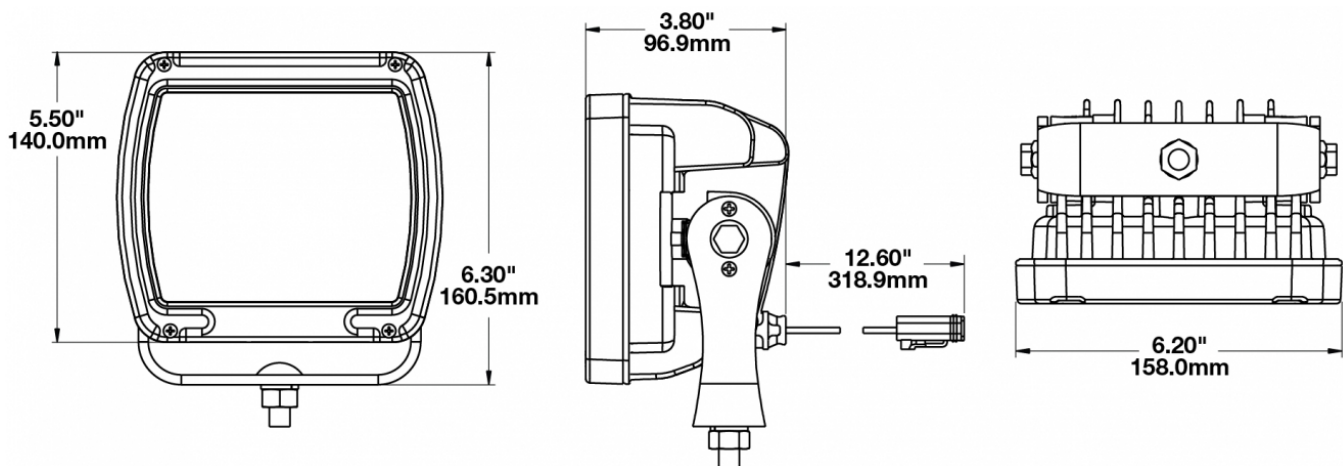

PRODUCT DIMENSIONS

Print date: 2017-06-23

© 2017 J.W. Speaker Corporation • Germantown, WI U.S.A.
www.jwspeaker.com • speaker@jwspeaker.com • 262.251.6660

J.W. SPEAKER
Engineered. Lighting. Solutions.