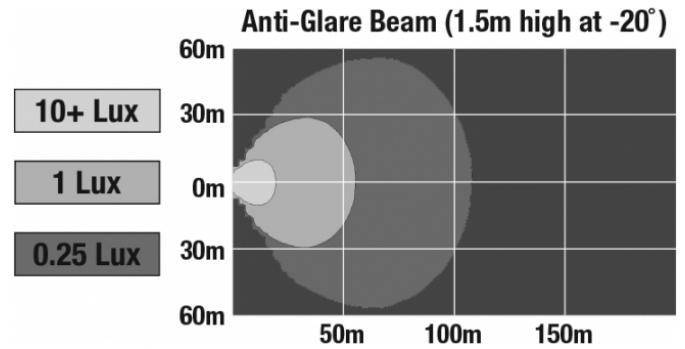

LED Work Light - Model 526

PRODUCT INFORMATION

Description	12-24V LED Work Light with Yellow Housing, Polycarbonate Lens & Anti-Glare Beam Pattern
Height	160.02 mm / 6.3 in
Width	157.48 mm / 6.2 in
Depth	96.52 mm / 3.8 in
Shape	Square
Outer Lens Material	Polycarbonate
Outer Lens Color	Clear
Housing Material	Die-Cast Aluminum
Housing Color	Yellow
Mounting Hardware Description	(x1) M10-1.5 x 25 Mounting Bolt
Mounting Type	Universal Pedestal Mount
Minimum Operating Temperature	-40 °C / -40 °F
Maximum Operating Temperature	65 °C / 149 °F
Connector or Wiring	iCONN Connector - iMATE23
Product Weight	4.50 lbs / 2.04 kgs
Shipping Weight	4.83 lbs / 2.19 kgs

J.W. SPEAKER
Engineered. Lighting. Solutions.

LED Work Light - Model 526

PHOTOMETRIC SPECIFICATIONS

Raw Lumen Output	9,000
Effective Lumen Output	5,500
Nominal LED Color Temperature	5700 K

APPLICATIONS

Print date: 2018-08-18