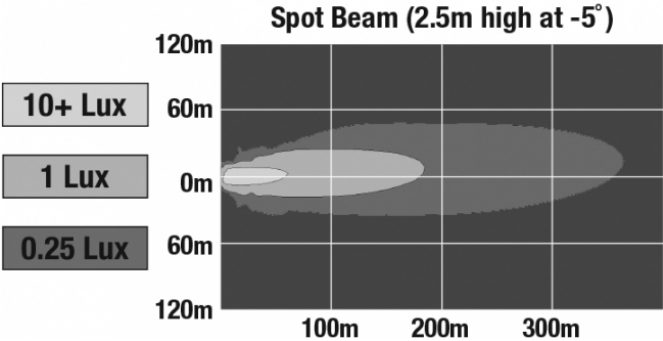

LED Work Light - Model 526

PRODUCT INFORMATION

Description	12-24V LED Work Light with Yellow Housing, Glass Lens & Spot Beam Pattern
Height	160.02 mm / 6.3 in
Width	157.48 mm / 6.2 in
Depth	96.52 mm / 3.8 in
Shape	Square
Outer Lens Material	Glass
Outer Lens Color	Clear
Housing Material	Die-Cast Aluminum
Housing Color	Yellow
Mounting Hardware Description	(x1) M10-1.5 x 25 Mounting Bolt
Mounting Type	Universal Pedestal Mount
Minimum Operating Temperature	-40 °C / -40 °F
Maximum Operating Temperature	65 °C / 149 °F
Connector or Wiring	iCONN Connector - iMATE23
Product Weight	4.60 lbs / 2.09 kgs
Shipping Weight	4.83 lbs / 2.19 kgs

J.W. SPEAKER
Engineered. Lighting. Solutions.

LED Work Light - Model 526

PHOTOMETRIC SPECIFICATIONS

Raw Lumen Output	9,000
Effective Lumen Output	5,800
Nominal LED Color Temperature	5700 K
Beam Pattern(s)	Forward Lighting - Spot