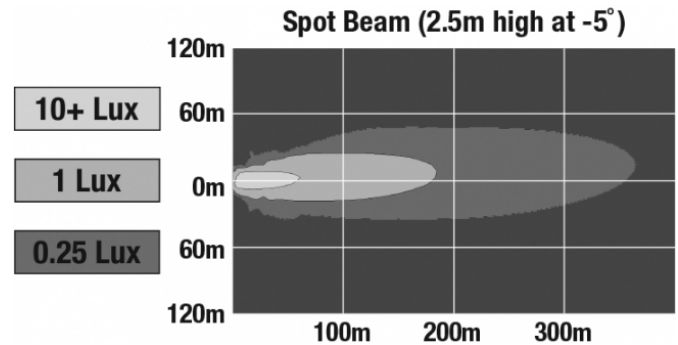

LED Work Light - Model 526

PRODUCT INFORMATION

Description	12-24V LED Work Light with Yellow Housing, Glass Lens & Spot Beam Pattern
Height	160.02 mm / 6.3 in
Width	157.48 mm / 6.2 in
Depth	96.52 mm / 3.8 in
Shape	Square
Outer Lens Material	Glass
Outer Lens Color	Clear
Housing Material	Die-Cast Aluminum
Housing Color	Yellow
Mounting Hardware Description	(x1) M10-1.5 x 25 Mounting Bolt
Mounting Type	Universal Pedestal Mount
Minimum Operating Temperature	-40 °C / -40 °F
Maximum Operating Temperature	65 °C / 149 °F
Connector or Wiring	iCONN Connector - iMATE23
Product Weight	4.60 lbs / 2.09 kgs
Shipping Weight	4.83 lbs / 2.19 kgs

LED Work Light - Model 526

PHOTOMETRIC SPECIFICATIONS

Raw Lumen Output	9,000
Effective Lumen Output	5,800
Nominal LED Color Temperature	5700 K
Beam Pattern(s)	Forward Lighting - Spot

APPLICATIONS

Print date: 2019-02-21