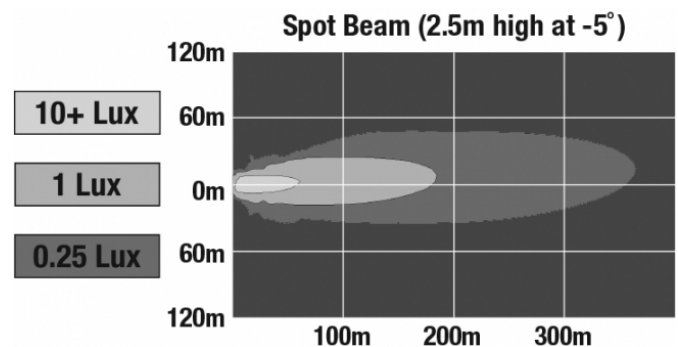

## PHOTOMETRIC SPECIFICATIONS

<b>Raw Lumen Output</b>	9,000
<b>Effective Lumen Output</b>	5,800
<b>Nominal LED Color Temperature</b>	5700 K
<b>Beam Pattern(s)</b>	Forward Lighting - Spot

Print date: 2017-08-23