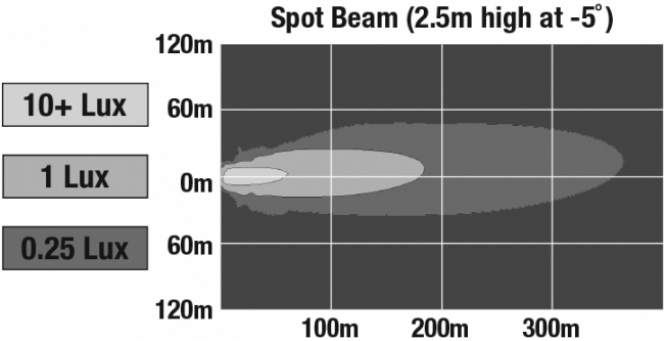

LED Work Light - Model 526

PRODUCT INFORMATION

Description	12-24V LED Work Light with Yellow Housing, Glass Lens & Spot Beam Pattern
Height	160.02 mm / 6.3 in
Width	157.48 mm / 6.2 in
Depth	96.52 mm / 3.8 in
Shape	Square
Outer Lens Material	Glass
Outer Lens Color	Clear
Housing Material	Die-Cast Aluminum
Housing Color	Yellow
Mounting Hardware Description	(x1) M10-1.5 x 25 Mounting Bolt
Mounting Type	Universal Pedestal Mount
Minimum Operating Temperature	-40 °C / -40 °F
Maximum Operating Temperature	65 °C / 149 °F
Connector or Wiring	iCONN Connector - iMATE23
Product Weight	4.50 lbs / 2.04 kgs
Shipping Weight	4.83 lbs / 2.19 kgs

J.W. SPEAKER
Engineered. Lighting. Solutions.

LED Work Light - Model 526

PHOTOMETRIC SPECIFICATIONS

Raw Lumen Output	9,000
Effective Lumen Output	5,800
Nominal LED Color Temperature	5700 K
Beam Pattern(s)	Forward Lighting - Spot