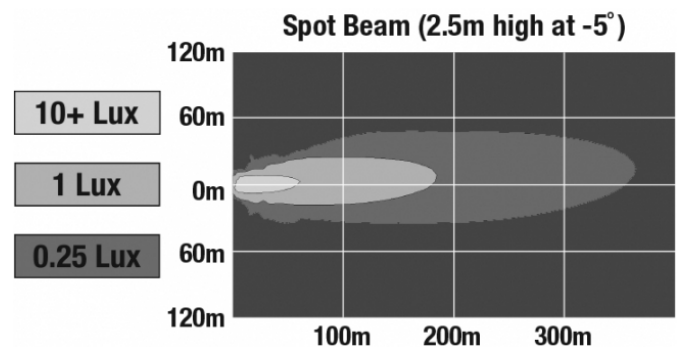

LED Work Light - Model 526

PRODUCT INFORMATION

Description	12-24V LED Work Light with Yellow Housing, Glass Lens & Spot Beam Pattern
Height	160.02 mm / 6.3 in
Width	157.48 mm / 6.2 in
Depth	96.52 mm / 3.8 in
Shape	Square
Outer Lens Material	Glass
Outer Lens Color	Clear
Housing Material	Die-Cast Aluminum
Housing Color	Yellow
Mounting Hardware Description	(x1) M10-1.5 x 25 Mounting Bolt
Mounting Type	Universal Pedestal Mount
Minimum Operating Temperature	-40 °C / -40 °F
Maximum Operating Temperature	65 °C / 149 °F
Connector or Wiring	iCONN Connector - iMATE23
Product Weight	4.50 lbs / 2.04 kgs

REGULATORY STANDARDS COMPLIANCE

Buy America Standards
IEC IP69K

Eco Friendly

PHOTOMETRIC SPECIFICATIONS

Raw Lumen Output	9,000
Effective Lumen Output	5,800
Nominal LED Color Temperature	5700 K
Beam Pattern(s)	Forward Lighting - Spot