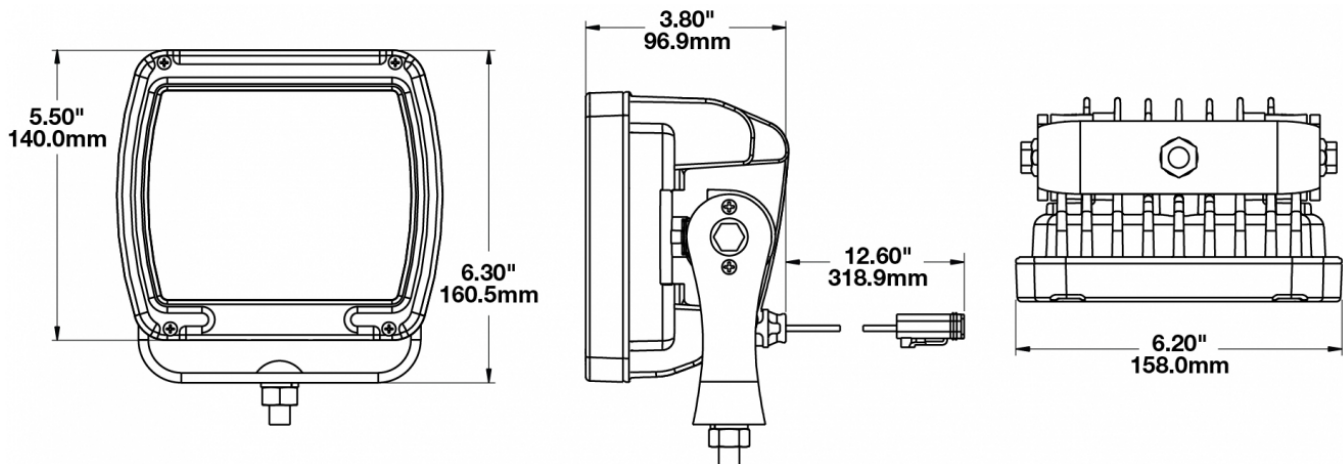

PRODUCT DIMENSIONS

Print date: 2017-06-24

© 2017 J.W. Speaker Corporation • Germantown, WI U.S.A.
www.jwspeaker.com • speaker@jwspeaker.com • 262.251.6660

J.W. SPEAKER
Engineered. Lighting. Solutions.