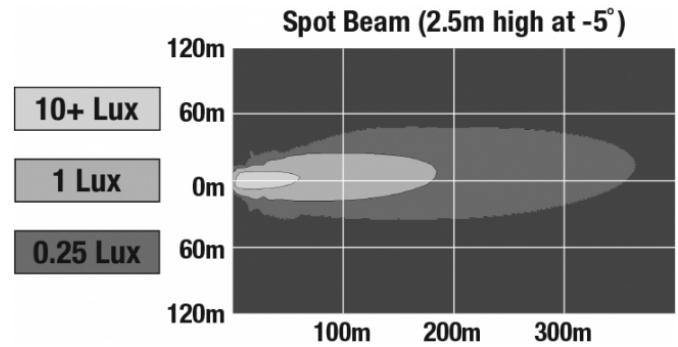

LED Work Light - Model 526

PRODUCT INFORMATION

Description	12-24V LED Work Light with Yellow Housing, Glass Lens & Spot Beam Pattern
Height	160.02 mm / 6.3 in
Width	157.48 mm / 6.2 in
Depth	96.52 mm / 3.8 in
Shape	Square
Outer Lens Material	Glass
Outer Lens Color	Clear
Housing Material	Die-Cast Aluminum
Housing Color	Yellow
Mounting Hardware Description	(x1) M10-1.5 x 25 Mounting Bolt
Mounting Type	Universal Pedestal Mount
Minimum Operating Temperature	-40 °C / -40 °F
Maximum Operating Temperature	65 °C / 149 °F
Connector or Wiring	iCONN Connector - iMATE23
Product Weight	4.50 lbs / 2.04 kgs
Shipping Weight	4.83 lbs / 2.19 kgs

J.W. SPEAKER
Engineered. Lighting. Solutions.

LED Work Light - Model 526

PHOTOMETRIC SPECIFICATIONS

Raw Lumen Output	9,000
Effective Lumen Output	5,800
Nominal LED Color Temperature	5700 K
Beam Pattern(s)	Forward Lighting - Spot