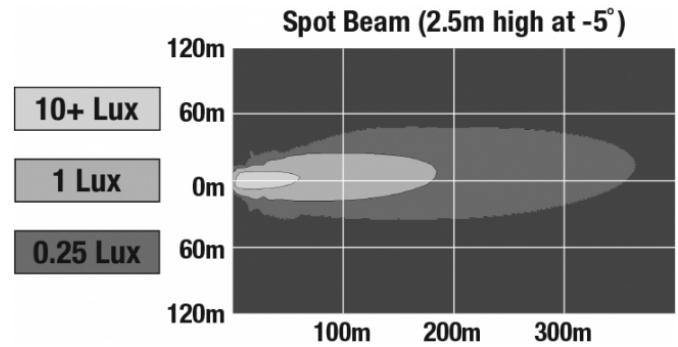

## PRODUCT DIMENSIONS

## PHOTOMETRIC SPECIFICATIONS

<b>Raw Lumen Output</b>	9,000
<b>Effective Lumen Output</b>	5,800
<b>Nominal LED Color Temperature</b>	5700 K
<b>Beam Pattern(s)</b>	Forward Lighting - Spot