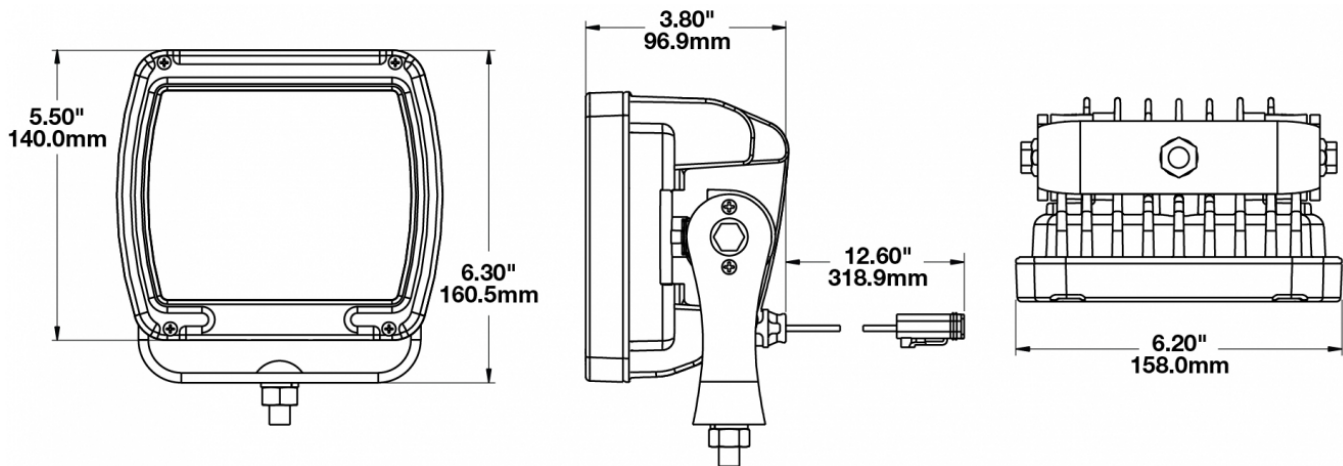

PRODUCT DIMENSIONS

Print date: 2017-08-23

© 2017 J.W. Speaker Corporation • Germantown, WI U.S.A.
www.jwspeaker.com • speaker@jwspeaker.com • 262.251.6660

J.W. SPEAKER
Engineered. Lighting. Solutions.