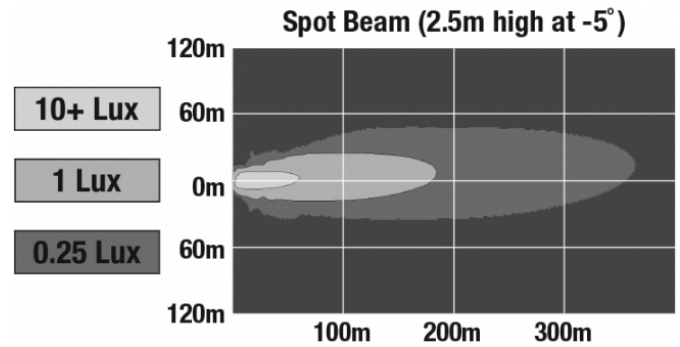

LED Work Light - Model 526

PRODUCT INFORMATION

Description	12-24V LED Work Light with Yellow Housing, Glass Lens & Spot Beam Pattern
Height	160.02 mm / 6.3 in
Width	157.48 mm / 6.2 in
Depth	96.52 mm / 3.8 in
Shape	Square
Outer Lens Material	Glass
Outer Lens Color	Clear
Housing Material	Die-Cast Aluminum
Housing Color	Yellow
Mounting Hardware Description	(x1) M10-1.5 x 25 Mounting Bolt
Mounting Type	Universal Pedestal Mount
Minimum Operating Temperature	-40 °C / -40 °F
Maximum Operating Temperature	65 °C / 149 °F
Connector or Wiring	iCONN Connector - iMATE23
Product Weight	4.50 lbs / 2.04 kgs
Shipping Weight	4.83 lbs / 2.19 kgs

J.W. SPEAKER
Engineered. Lighting. Solutions.

LED Work Light - Model 526

PHOTOMETRIC SPECIFICATIONS

Raw Lumen Output	9,000
Effective Lumen Output	5,800
Nominal LED Color Temperature	5700 K
Beam Pattern(s)	Forward Lighting - Spot