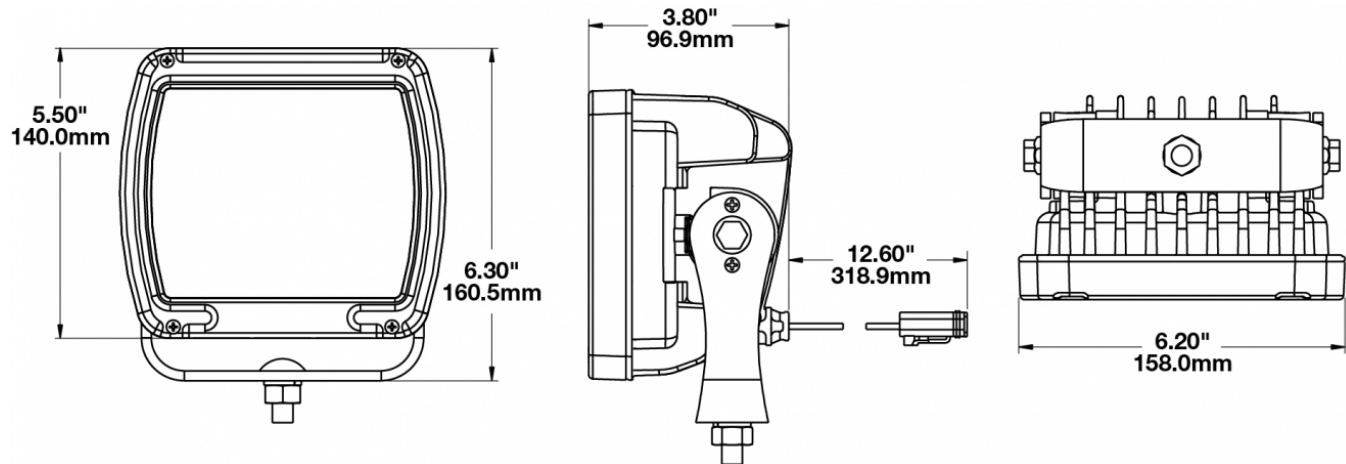

LED Work Light - Model 526

PRODUCT INFORMATION

Description	12-24V LED Work Light with Yellow Housing, Glass Lens & Trapezoid Beam Pattern
Height	160.02 mm / 6.3 in
Width	157.48 mm / 6.2 in
Depth	96.52 mm / 3.8 in
Shape	Square
Outer Lens Material	Glass
Outer Lens Color	Clear
Housing Material	Die-Cast Aluminum
Housing Color	Yellow
Mounting Hardware Description	(x1) M10-1.5 x 25 Mounting Bolt
Mounting Type	Universal Pedestal Mount
Minimum Operating Temperature	-40 °C / -40 °F
Maximum Operating Temperature	65 °C / 149 °F
Connector or Wiring	iCONN Connector - iMATE23
Product Weight	4.50 lbs / 2.04 kgs
Shipping Weight	4.83 lbs / 2.19 kgs

PRODUCT DIMENSIONS

ELECTRICAL SPECIFICATIONS

Input Voltage	12-24V DC
Operating Voltage	10-32V DC
Transient Spike Protection	150V Peak @ 1 HZ-100 Pulses
Red Wire	Positive
Black Wire	Negative
Current Draw	9.00A @ 12V DC 5.00A @ 24V DC

J.W. SPEAKER
Engineered. Lighting. Solutions.

LED Work Light - Model 526

PHOTOMETRIC SPECIFICATIONS

Raw Lumen Output	9,000
Effective Lumen Output	5,800
Nominal LED Color Temperature	5700 K
Beam Pattern(s)	Forward Lighting - Trapezoid