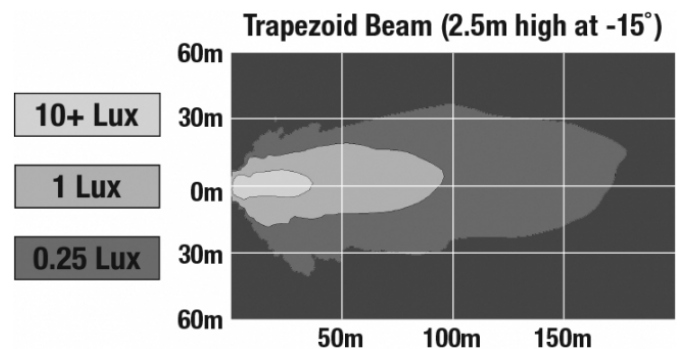

Print date: 2017-06-24

© 2017 J.W. Speaker Corporation • Germantown, WI U.S.A.
www.jwspeaker.com • speaker@jwspeaker.com • 262.251.6660

J.W. SPEAKER®
Engineered. Lighting. Solutions.