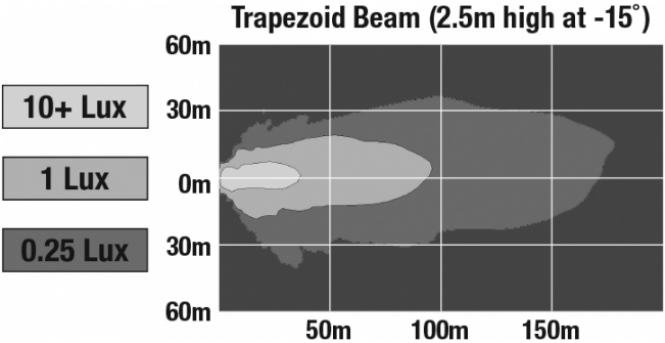

LED Work Light - Model 526

PHOTOMETRIC SPECIFICATIONS

Raw Lumen Output	9,000
Effective Lumen Output	5,800
Nominal LED Color Temperature	5700 K
Beam Pattern(s)	Forward Lighting - Trapezoid