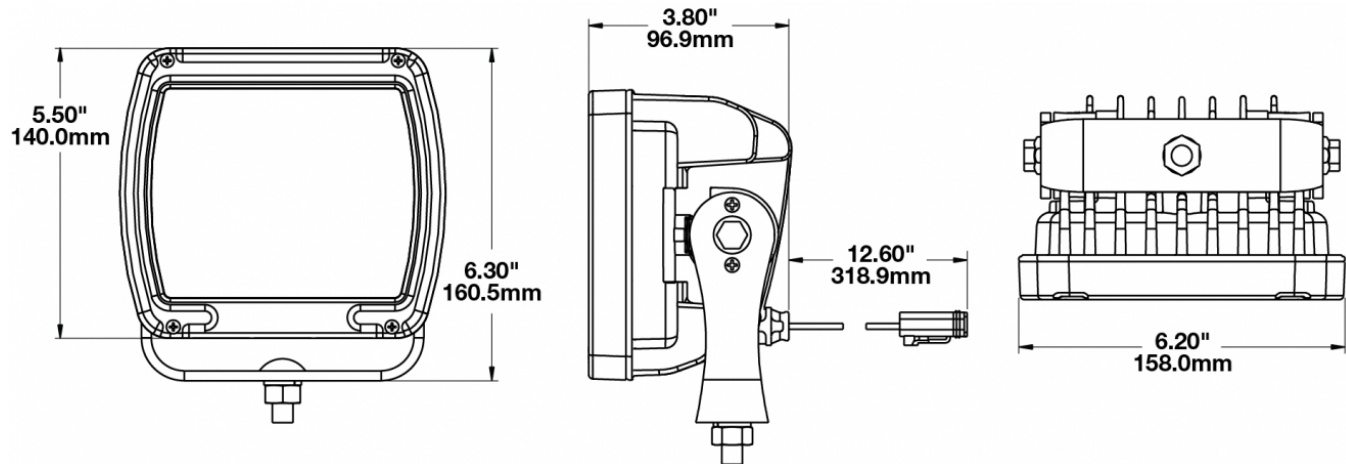

## PRODUCT INFORMATION

---

<b>Description</b>	12-24V LED Work Light with Yellow Housing, Glass Lens & Trapezoid Beam Pattern
<b>Height</b>	160.02 mm / 6.3 in
<b>Width</b>	157.48 mm / 6.2 in
<b>Depth</b>	96.52 mm / 3.8 in
<b>Shape</b>	Square
<b>Outer Lens Material</b>	Glass
<b>Outer Lens Color</b>	Clear
<b>Housing Material</b>	Die-Cast Aluminum
<b>Housing Color</b>	Yellow
<b>Mounting Hardware Description</b>	(x1) M10-1.5 x 25 Mounting Bolt
<b>Mounting Type</b>	Universal Pedestal Mount
<b>Minimum Operating Temperature</b>	-40 °C / -40 °F
<b>Maximum Operating Temperature</b>	65 °C / 149 °F
<b>Connector or Wiring</b>	iCONN Connector - iMATE23
<b>Product Weight</b>	4.50 lbs / 2.04 kgs
<b>Shipping Weight</b>	4.83 lbs / 2.19 kgs

## PRODUCT DIMENSIONS