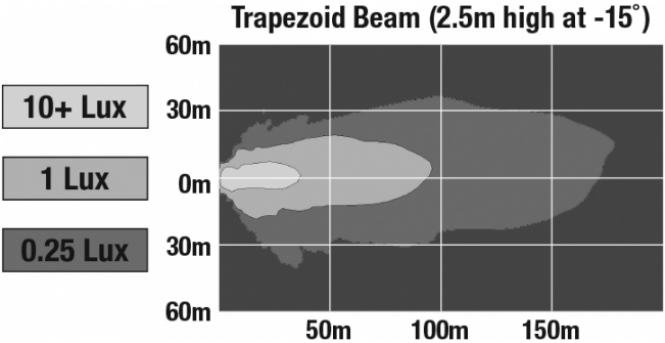

LED Work Light - Model 526

PRODUCT INFORMATION

Description	12-24V LED Work Light with Yellow Housing, Glass Lens & Trapezoid Beam Pattern
Height	160.02 mm / 6.3 in
Width	157.48 mm / 6.2 in
Depth	96.52 mm / 3.8 in
Shape	Square
Outer Lens Material	Glass
Outer Lens Color	Clear
Housing Material	Die-Cast Aluminum
Housing Color	Yellow
Mounting Hardware Description	(x1) M10-1.5 x 25 Mounting Bolt
Mounting Type	Universal Pedestal Mount
Minimum Operating Temperature	-40 °C / -40 °F
Maximum Operating Temperature	65 °C / 149 °F
Connector or Wiring	iCONN Connector - iMATE23
Product Weight	4.60 lbs / 2.09 kgs
Shipping Weight	4.83 lbs / 2.19 kgs

LED Work Light - Model 526

PHOTOMETRIC SPECIFICATIONS

Raw Lumen Output	9,000
Effective Lumen Output	5,800
Nominal LED Color Temperature	5700 K
Beam Pattern(s)	Forward Lighting - Trapezoid

APPLICATIONS

Print date: 2018-11-17