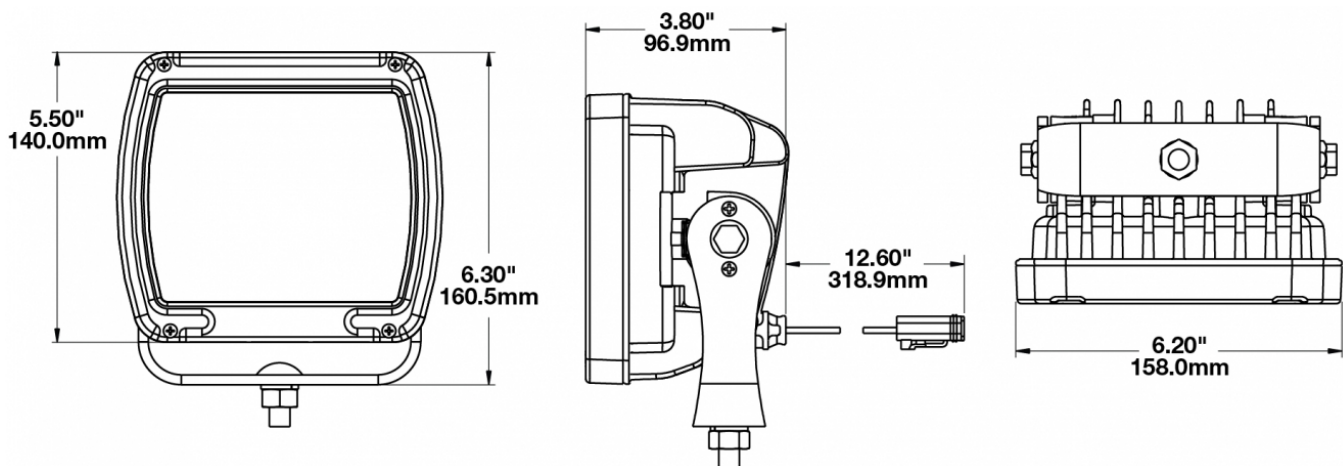

PRODUCT DIMENSIONS

Print date: 2017-06-24

© 2017 J.W. Speaker Corporation • Germantown, WI U.S.A.
www.jwspeaker.com • speaker@jwspeaker.com • 262.251.6660

J.W. SPEAKER
Engineered. Lighting. Solutions.