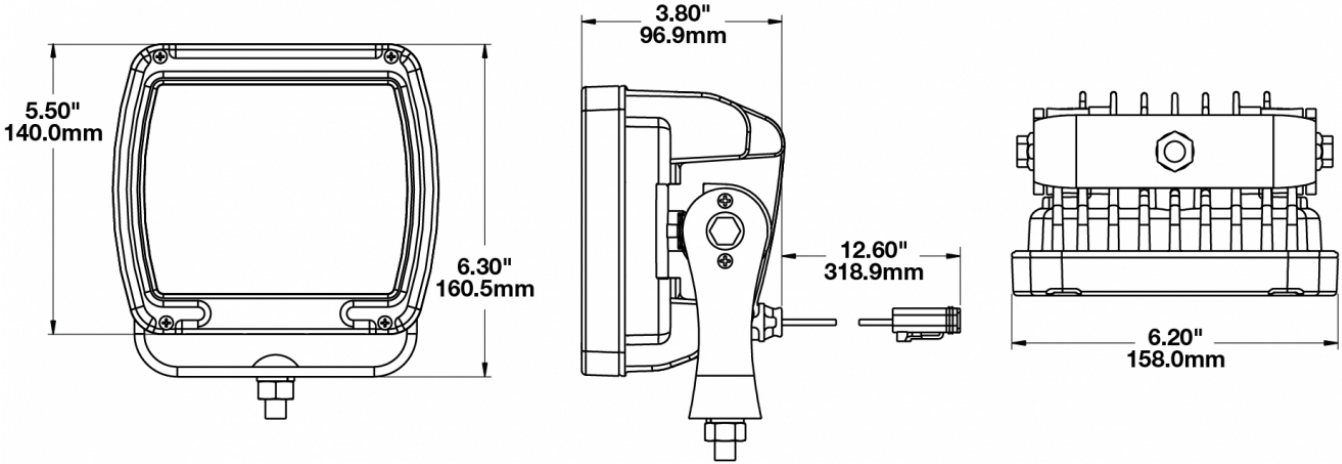

LED Work Light - Model 526

PRODUCT INFORMATION

Description	12-24V LED Work Light with Yellow Housing, Glass Lens & Trapezoid Beam Pattern
Height	160.02 mm / 6.3 in
Width	157.48 mm / 6.2 in
Depth	96.52 mm / 3.8 in
Shape	Square
Outer Lens Material	Glass
Outer Lens Color	Clear
Housing Material	Die-Cast Aluminum
Housing Color	Yellow
Mounting Hardware Description	(x1) M10-1.5 x 25 Mounting Bolt
Mounting Type	Universal Pedestal Mount
Minimum Operating Temperature	-40 °C / -40 °F
Maximum Operating Temperature	65 °C / 149 °F
Connector or Wiring	iCONN Connector - iMATE23
Product Weight	4.60 lbs / 2.09 kgs
Shipping Weight	4.83 lbs / 2.19 kgs

PRODUCT DIMENSIONS

ELECTRICAL SPECIFICATIONS

Input Voltage	12-24V DC
Operating Voltage	10-32V DC
Transient Spike Protection	150V Peak @ 1 HZ-100 Pulses
Red Wire	Positive
Black Wire	Negative
Current Draw	9.00A @ 12V DC 5.00A @ 24V DC

LED Work Light - Model 526

PHOTOMETRIC SPECIFICATIONS

Raw Lumen Output	9,000
Effective Lumen Output	5,800
Nominal LED Color Temperature	5700 K
Beam Pattern(s)	Forward Lighting - Trapezoid

APPLICATIONS

Print date: 2018-11-17