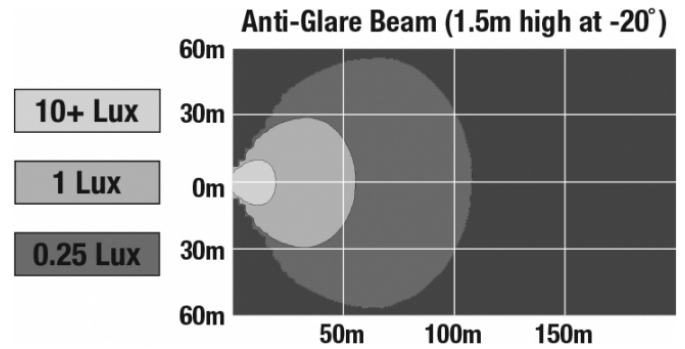

LED Work Light - Model 526

PRODUCT INFORMATION

Description	12-24V LED Work Light with Yellow Housing, Glass Lens & Anti-Glare Beam Pattern
Height	160.02 mm / 6.3 in
Width	157.48 mm / 6.2 in
Depth	96.52 mm / 3.8 in
Shape	Square
Outer Lens Material	Glass
Outer Lens Color	Clear
Housing Material	Die-Cast Aluminum
Housing Color	Yellow
Mounting Hardware Description	(x1) M10-1.5 x 25 Mounting Bolt
Mounting Type	Universal Pedestal Mount
Minimum Operating Temperature	-40 °C / -40 °F
Maximum Operating Temperature	65 °C / 149 °F
Connector or Wiring	iCONN Connector - iMATE23
Product Weight	4.60 lbs / 2.09 kgs
Shipping Weight	4.83 lbs / 2.19 kgs

LED Work Light - Model 526

PHOTOMETRIC SPECIFICATIONS

Raw Lumen Output	9,000
Effective Lumen Output	5,500
Nominal LED Color Temperature	5700 K
Beam Pattern(s)	Anti-Glare

APPLICATIONS

Print date: 2019-02-17