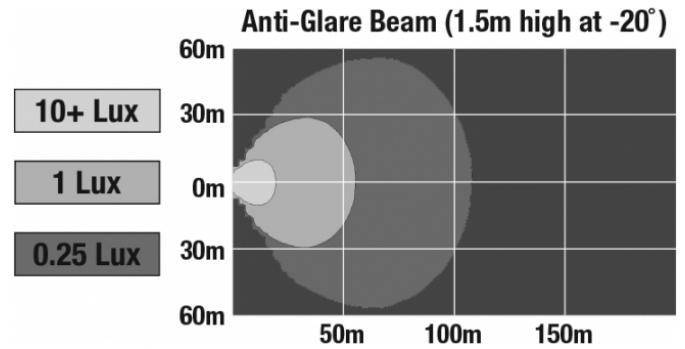

LED Work Light - Model 526

PRODUCT INFORMATION

| | |
|--------------------------------------|---|
| Description | 12-24V LED Work Light with Yellow Housing, Glass Lens & Anti-Glare Beam Pattern |
| Height | 160.02 mm / 6.3 in |
| Width | 157.48 mm / 6.2 in |
| Depth | 96.52 mm / 3.8 in |
| Shape | Square |
| Outer Lens Material | Glass |
| Outer Lens Color | Clear |
| Housing Material | Die-Cast Aluminum |
| Housing Color | Yellow |
| Mounting Hardware Description | (x1) M10-1.5 x 25 Mounting Bolt |
| Mounting Type | Universal Pedestal Mount |
| Minimum Operating Temperature | -40 °C / -40 °F |
| Maximum Operating Temperature | 65 °C / 149 °F |
| Connector or Wiring | iCONN Connector - iMATE23 |
| Product Weight | 4.50 lbs / 2.04 kgs |
| Shipping Weight | 4.83 lbs / 2.19 kgs |

J.W. SPEAKER
Engineered. Lighting. Solutions.

LED Work Light - Model 526

PHOTOMETRIC SPECIFICATIONS

| | |
|--------------------------------------|------------|
| Raw Lumen Output | 9,000 |
| Effective Lumen Output | 5,500 |
| Nominal LED Color Temperature | 5700 K |
| Beam Pattern(s) | Anti-Glare |