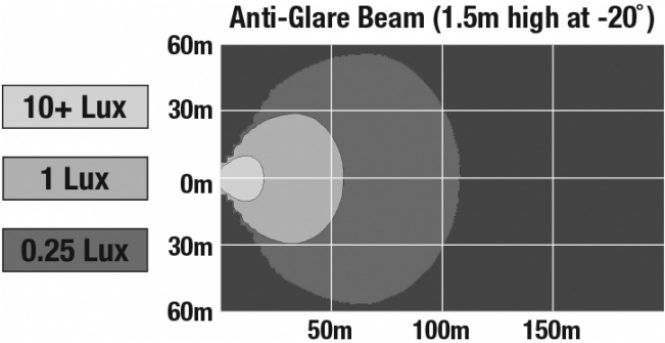

LED Work Light - Model 526

PRODUCT INFORMATION

Description	12-24V LED Work Light with Yellow Housing, Glass Lens & Anti-Glare Beam Pattern
Height	160.02 mm / 6.3 in
Width	157.48 mm / 6.2 in
Depth	96.52 mm / 3.8 in
Shape	Square
Outer Lens Material	Glass
Outer Lens Color	Clear
Housing Material	Die-Cast Aluminum
Housing Color	Yellow
Mounting Hardware Description	(x1) M10-1.5 x 25 Mounting Bolt
Mounting Type	Universal Pedestal Mount
Minimum Operating Temperature	-40 °C / -40 °F
Maximum Operating Temperature	65 °C / 149 °F
Connector or Wiring	iCONN Connector - iMATE23
Product Weight	4.50 lbs / 2.04 kgs
Shipping Weight	4.83 lbs / 2.19 kgs

J.W. SPEAKER
Engineered. Lighting. Solutions.

LED Work Light - Model 526

PHOTOMETRIC SPECIFICATIONS

Raw Lumen Output	9,000
Effective Lumen Output	5,500
Nominal LED Color Temperature	5700 K
Beam Pattern(s)	Anti-Glare