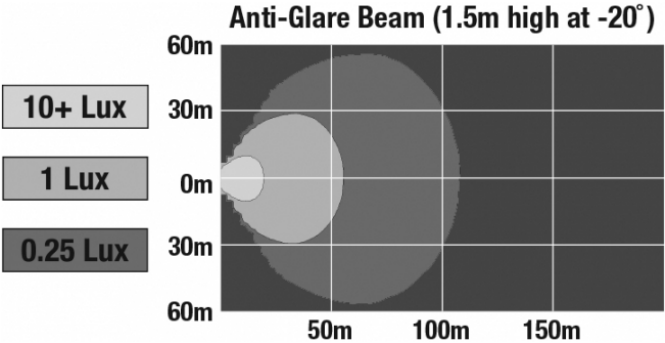

LED Work Light - Model 526

PRODUCT INFORMATION

Description	12-24V LED Work Light with Yellow Housing, Glass Lens & Anti-Glare Beam Pattern
Height	160.02 mm / 6.3 in
Width	157.48 mm / 6.2 in
Depth	96.52 mm / 3.8 in
Shape	Square
Outer Lens Material	Glass
Outer Lens Color	Clear
Housing Material	Die-Cast Aluminum
Housing Color	Yellow
Mounting Hardware Description	(x1) M10-1.5 x 25 Mounting Bolt
Mounting Type	Universal Pedestal Mount
Minimum Operating Temperature	-40 °C / -40 °F
Maximum Operating Temperature	65 °C / 149 °F
Connector or Wiring	iCONN Connector - iMATE23
Product Weight	4.60 lbs / 2.09 kgs
Shipping Weight	4.83 lbs / 2.19 kgs

J.W. SPEAKER
Engineered. Lighting. Solutions.

LED Work Light - Model 526

PHOTOMETRIC SPECIFICATIONS

Raw Lumen Output	9,000
Effective Lumen Output	5,500
Nominal LED Color Temperature	5700 K
Beam Pattern(s)	Anti-Glare