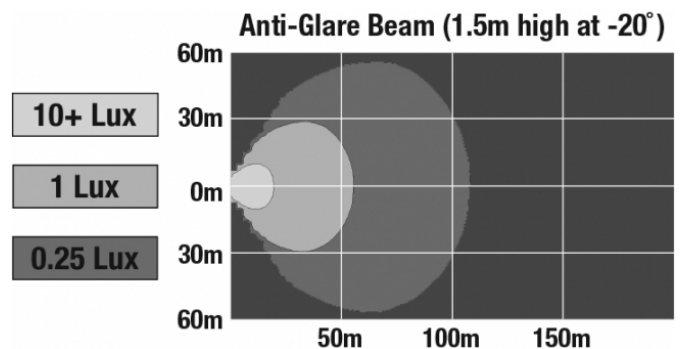

LED Work Light - Model 526

PRODUCT INFORMATION

Description	12-24V LED Work Light with Yellow Housing, Glass Lens & Anti-Glare Beam Pattern
Height	160.02 mm / 6.3 in
Width	157.48 mm / 6.2 in
Depth	96.52 mm / 3.8 in
Shape	Square
Outer Lens Material	Glass
Outer Lens Color	Clear
Housing Material	Die-Cast Aluminum
Housing Color	Yellow
Mounting Hardware Description	(x1) M10-1.5 x 25 Mounting Bolt
Mounting Type	Universal Pedestal Mount
Minimum Operating Temperature	-40 °C / -40 °F
Maximum Operating Temperature	65 °C / 149 °F
Connector or Wiring	iCONN Connector - iMATE23
Product Weight	4.50 lbs / 2.04 kgs

REGULATORY STANDARDS COMPLIANCE

Buy America Standards
IEC IP69K

Eco Friendly

PHOTOMETRIC SPECIFICATIONS

Raw Lumen Output	9,000
Effective Lumen Output	5,500
Nominal LED Color Temperature	5700 K
Beam Pattern(s)	Anti-Glare