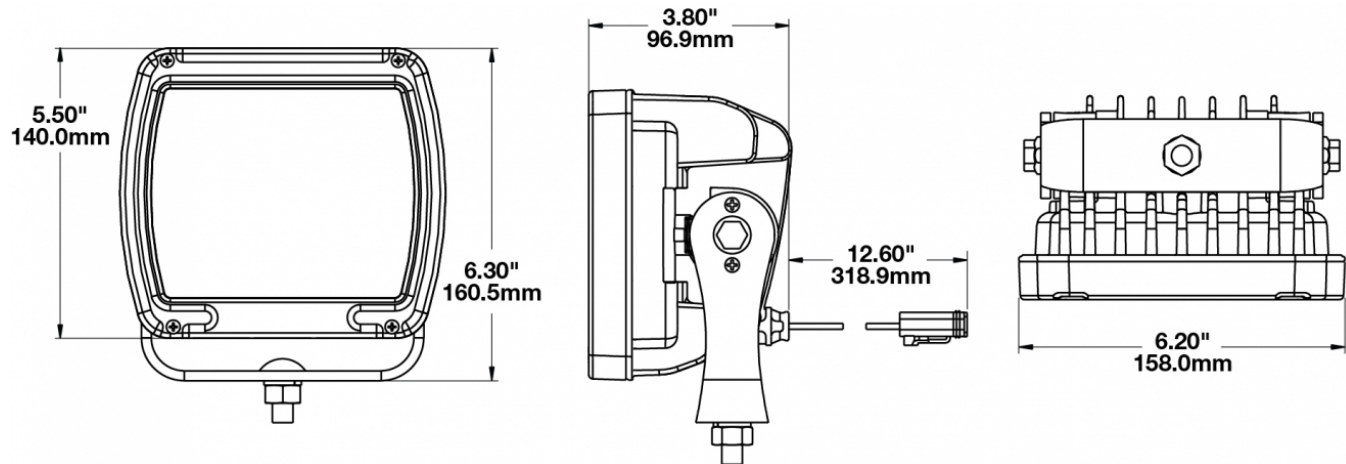

LED Work Light - Model 526

PRODUCT INFORMATION

Description	12-24V LED Work Light with Yellow Housing, Glass Lens & Anti-Glare Beam Pattern
Height	160.02 mm / 6.3 in
Width	157.48 mm / 6.2 in
Depth	96.52 mm / 3.8 in
Shape	Square
Outer Lens Material	Glass
Outer Lens Color	Clear
Housing Material	Die-Cast Aluminum
Housing Color	Yellow
Mounting Hardware Description	(x1) M10-1.5 x 25 Mounting Bolt
Mounting Type	Universal Pedestal Mount
Minimum Operating Temperature	-40 °C / -40 °F
Maximum Operating Temperature	65 °C / 149 °F
Connector or Wiring	iCONN Connector - iMATE23
Product Weight	4.50 lbs / 2.04 kgs
Shipping Weight	4.83 lbs / 2.19 kgs

PRODUCT DIMENSIONS

ELECTRICAL SPECIFICATIONS

Input Voltage	12-24V DC
Operating Voltage	10-32V DC
Transient Spike Protection	150V Peak @ 1 HZ-100 Pulses
Red Wire	Positive
Black Wire	Negative
Current Draw	9.00A @ 12V DC 5.00A @ 24V DC

J.W. SPEAKER
Engineered. Lighting. Solutions.

LED Work Light - Model 526

PHOTOMETRIC SPECIFICATIONS

Raw Lumen Output	9,000
Effective Lumen Output	5,500
Nominal LED Color Temperature	5700 K
Beam Pattern(s)	Anti-Glare