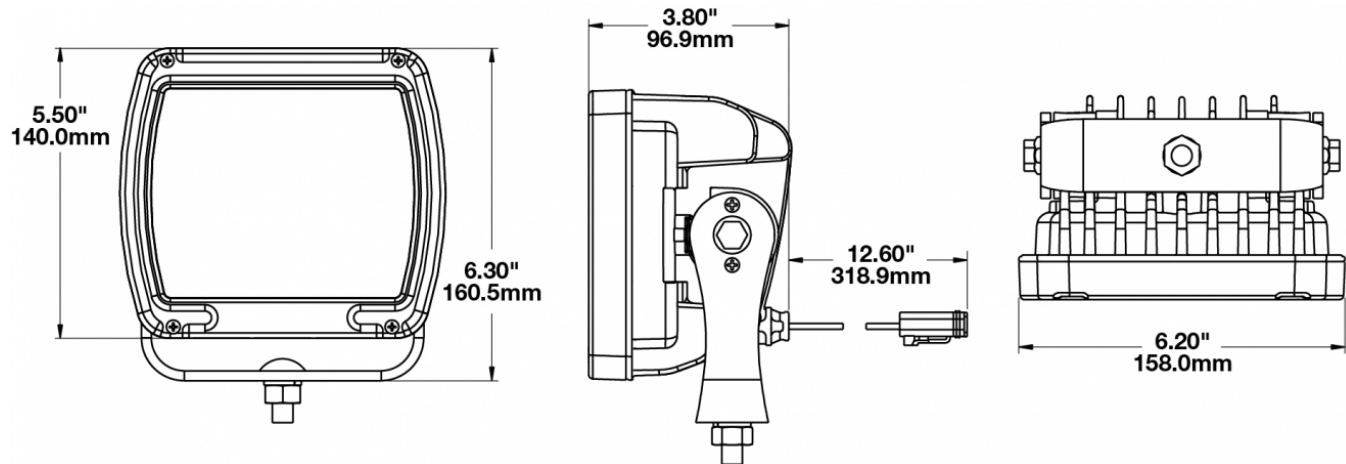

LED Work Light - Model 526

PRODUCT DIMENSIONS

ELECTRICAL SPECIFICATIONS

Input Voltage	12-24V DC
Operating Voltage	10-32V DC
Transient Spike Protection	150V Peak @ 1 HZ-100 Pulses
Red Wire	Positive
Black Wire	Negative
Current Draw	9.00A @ 12V DC 5.00A @ 24V DC