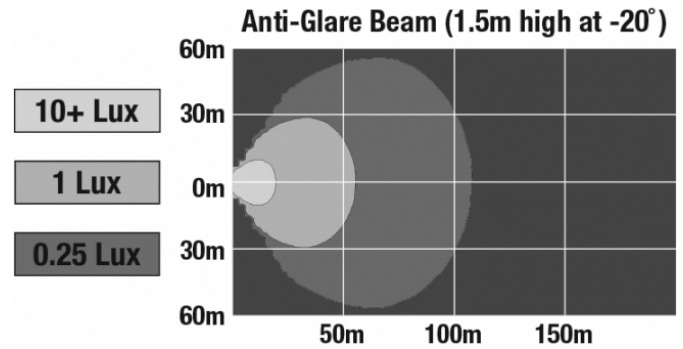

LED Work Light - Model 526

PRODUCT INFORMATION

Description	12-24V LED Work Light with Yellow Housing, Glass Lens & Anti-Glare Beam Pattern
Height	160.02 mm / 6.3 in
Width	157.48 mm / 6.2 in
Depth	96.52 mm / 3.8 in
Shape	Square
Outer Lens Material	Glass
Outer Lens Color	Clear
Housing Material	Die-Cast Aluminum
Housing Color	Yellow
Mounting Hardware Description	(x1) M10-1.5 x 25 Mounting Bolt
Mounting Type	Universal Pedestal Mount
Minimum Operating Temperature	-40 °C / -40 °F
Maximum Operating Temperature	65 °C / 149 °F
Connector or Wiring	iCONN Connector - iMATE23
Product Weight	4.50 lbs / 2.04 kgs
Shipping Weight	4.83 lbs / 2.19 kgs

J.W. SPEAKER
Engineered. Lighting. Solutions.

LED Work Light - Model 526

PHOTOMETRIC SPECIFICATIONS

Raw Lumen Output	9,000
Effective Lumen Output	5,500
Nominal LED Color Temperature	5700 K
Beam Pattern(s)	Anti-Glare