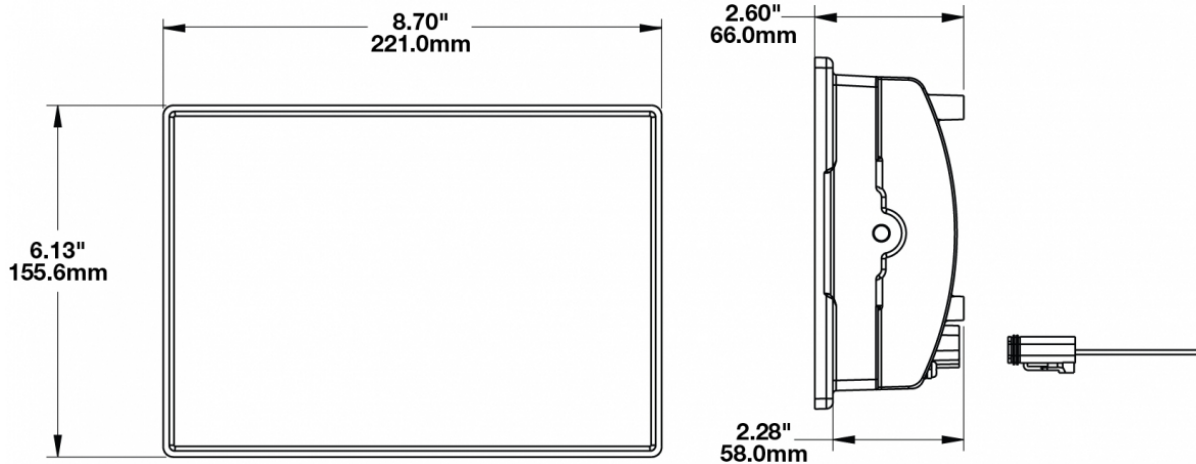

LED Work Light - Model 524

PRODUCT INFORMATION

| | |
|--------------------------------------|---|
| Description | 12-24V LED Work Light with Wide Flood Beam Pattern |
| Height | 155.70 mm / 6.13 in |
| Width | 220.98 mm / 8.7 in |
| Depth | 66.04 mm / 2.6 in |
| Shape | Rectangular |
| Outer Lens Material | Glass |
| Outer Lens Color | Clear |
| Housing Material | Die-Cast Aluminum |
| Housing Color | Black |
| Mounting Type | Flush Mount |
| Minimum Operating Temperature | -40 °C / -40 °F |
| Maximum Operating Temperature | 65 °C / 149 °F |
| Connector or Wiring | Integrated 2-Pin Deutsch Weather-Proof Socket (DT04-2P) |
| Mating Connector | 2-Pin Deutsch Weather-Proof Plug (DT06-2S) |
| Product Weight | 4.10 lbs / 1.86 kgs |
| Shipping Weight | 4.68 lbs / 2.12 kgs |

PRODUCT DIMENSIONS

ELECTRICAL SPECIFICATIONS

| | |
|----------------------|--------------------------------|
| Input Voltage | 12-24V DC |
| Red Wire | Positive |
| Black Wire | Negative |
| Current Draw | 6.7A @ 12V DC 3.7A @ 24V DC |

LED Work Light - Model 524

PHOTOMETRIC SPECIFICATIONS

Raw Lumen Output 8,100
Effective Lumen Output 3,900
Nominal LED Color Temperature 5000 K
Beam Pattern(s) Forward Lighting - Flood (Wide)

APPLICATIONS