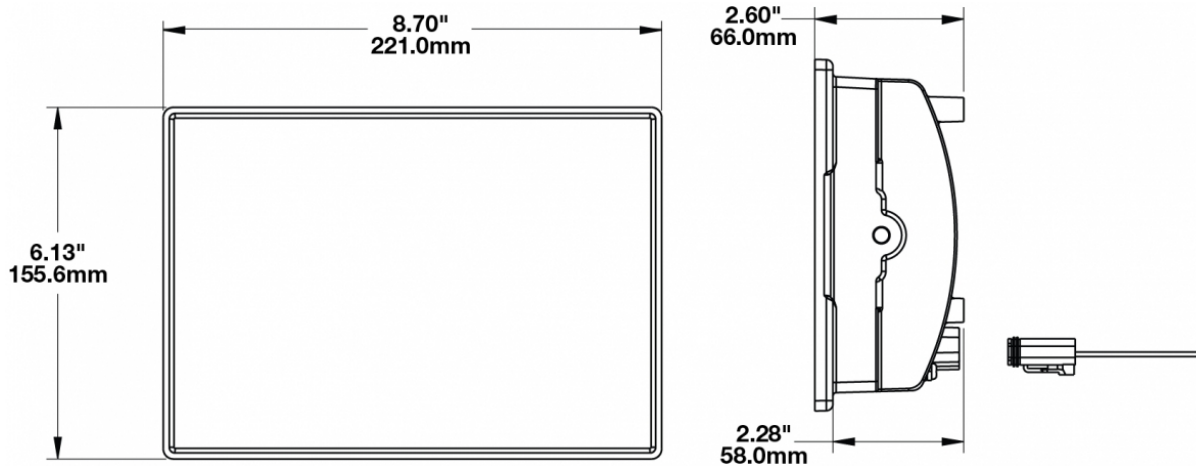

## PRODUCT INFORMATION

---

<b>Description</b>	12-24V LED Work Light with Wide Flood Beam Pattern
<b>Height</b>	155.70 mm / 6.13 in
<b>Width</b>	220.98 mm / 8.7 in
<b>Depth</b>	66.04 mm / 2.6 in
<b>Shape</b>	Rectangular
<b>Outer Lens Material</b>	Glass
<b>Outer Lens Color</b>	Clear
<b>Housing Material</b>	Die-Cast Aluminum
<b>Housing Color</b>	Black
<b>Mounting Type</b>	Flush Mount
<b>Minimum Operating Temperature</b>	-40 °C / -40 °F
<b>Maximum Operating Temperature</b>	65 °C / 149 °F
<b>Connector or Wiring</b>	Integrated 2-Pin Deutsch Weather-Proof Socket (DT04-2P)
<b>Mating Connector</b>	2-Pin Deutsch Weather-Proof Plug (DT06-2S)
<b>Product Weight</b>	4.10 lbs / 1.86 kgs
<b>Shipping Weight</b>	4.68 lbs / 2.12 kgs

## PRODUCT DIMENSIONS