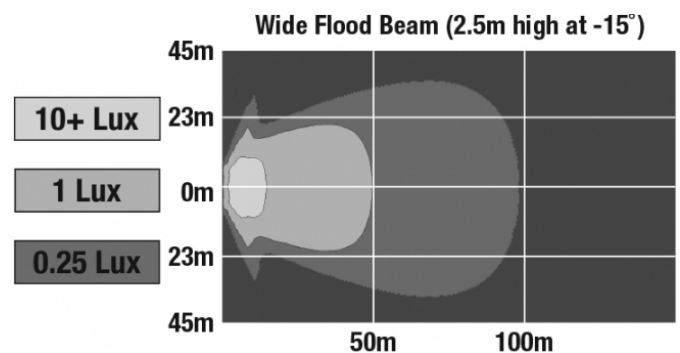

LED Work Light - Model 524

ELECTRICAL SPECIFICATIONS

Input Voltage	12-24V DC
Red Wire	Positive
Black Wire	Negative
Current Draw	6.7A @ 12V DC 3.7A @ 24V DC

REGULATORY STANDARDS COMPLIANCE

Buy America Standards
IEC IP67

Eco Friendly

PHOTOMETRIC SPECIFICATIONS

Raw Lumen Output	8,100
Effective Lumen Output	3,900
Nominal LED Color Temperature	5000 K
Beam Pattern(s)	Forward Lighting - Flood (Wide)

Print date: 2018-07-22

© 2018 J.W. Speaker Corporation • Germantown, WI U.S.A.
www.jwspeaker.com • speaker@jwspeaker.com • 262.251.6660