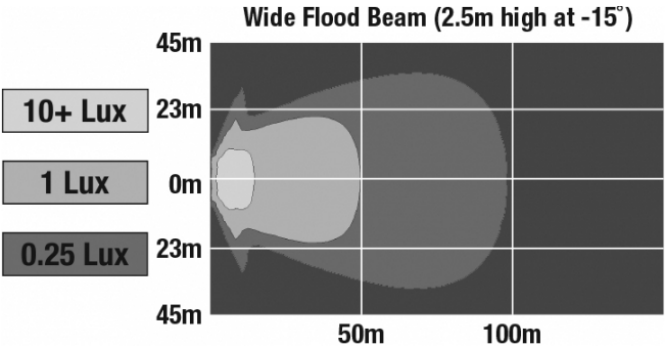

## PRODUCT INFORMATION

---

<b>Description</b>	12-24V LED Work Light with Wide Flood Beam Pattern
<b>Height</b>	155.70 mm / 6.13 in
<b>Width</b>	220.98 mm / 8.7 in
<b>Depth</b>	66.04 mm / 2.6 in
<b>Shape</b>	Rectangular
<b>Outer Lens Material</b>	Glass
<b>Outer Lens Color</b>	Clear
<b>Housing Material</b>	Die-Cast Aluminum
<b>Housing Color</b>	Black
<b>Mounting Type</b>	Flush Mount
<b>Minimum Operating Temperature</b>	-40 °C / -40 °F
<b>Maximum Operating Temperature</b>	65 °C / 149 °F
<b>Connector or Wiring</b>	Integrated 2-Pin Deutsch Weather-Proof Socket (DT04-2P)
<b>Mating Connector</b>	2-Pin Deutsch Weather-Proof Plug (DT06-2S)
<b>Product Weight</b>	4.10 lbs / 1.86 kgs
<b>Shipping Weight</b>	4.68 lbs / 2.12 kgs

## PRODUCT DIMENSIONS

## PHOTOMETRIC SPECIFICATIONS

**Raw Lumen Output** 8,100  
**Effective Lumen Output** 3,900  
**Nominal LED Color Temperature** 5000 K  
**Beam Pattern(s)** Forward Lighting - Flood (Wide)