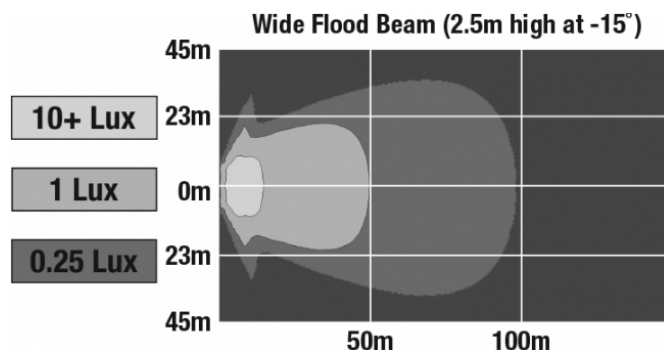

LED Scene Work Lights - Model 523

PRODUCT INFORMATION

Description	24V LED Work Light with Wide Flood Beam Pattern
Height	177.55 mm / 6.99 in
Width	253.75 mm / 9.99 in
Depth	88.90 mm / 3.5 in
Shape	Rectangular
Outer Lens Material	Glass
Outer Lens Color	Clear
Housing Material	Die-Cast Aluminum
Housing Color	Black
Mounting Hardware Description	(x1) Mounting Bolt
Mounting Type	Universal Pedestal Mount
Minimum Operating Temperature	-40 °C / -40 °F
Maximum Operating Temperature	65 °C / 149 °F
Connector or Wiring	Integrated 2-Pin Deutsch Weather-Proof Socket (DT04-2P)
Mating Connector	Deutsch DT06-2S
Product Weight	6.72 lbs / 3.05 kgs
Shipping Weight	7.50 lbs / 3.4 kgs
Additional Information	Wire Harness: JWS part number 3267891.

Raw Lumen Output	8,100
Effective Lumen Output	3,900
Nominal LED Color Temperature	5000 K
Beam Pattern(s)	Forward Lighting - Flood (Wide)

APPLICATIONS

PRODUCT WARNINGS

For California residents:

⚠ **WARNING:** Cancer and reproductive harm - www.P65Warnings.ca.gov.