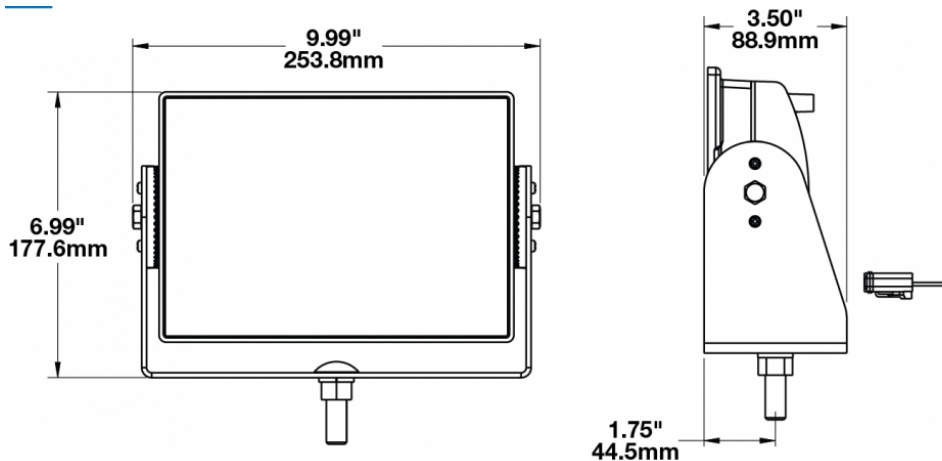

LED Scene Work Lights - Model 523

PRODUCT INFORMATION

Description	24V LED with Wide Flood Beam Pattern
Product Weight	6.25 lbs / 2.83 kgs
Shipping Weight	7.50 lbs / 3.4 kgs

PRODUCT DIMENSIONS

Print date: 2026-06-03