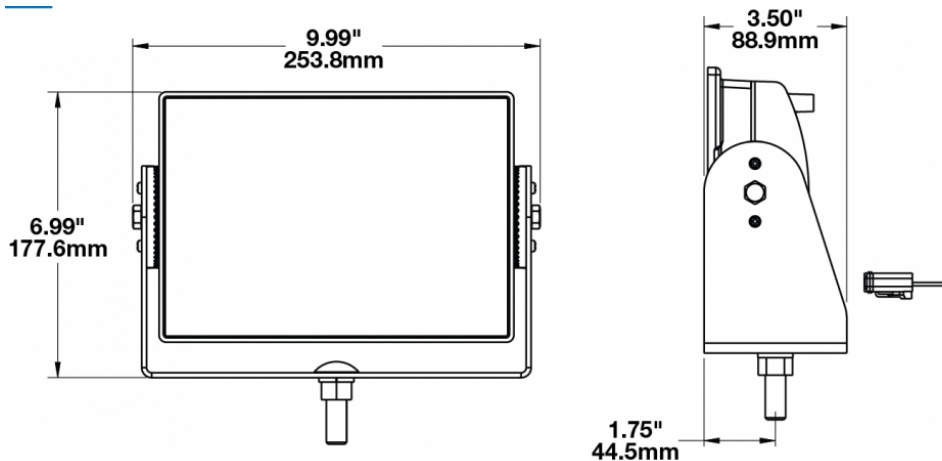

LED Scene Work Lights - Model 523

PRODUCT INFORMATION

Description	24V LED with Wide Flood Beam Pattern
Product Weight	6.25 lbs / 2.83 kgs
Shipping Weight	7.50 lbs / 3.4 kgs

PRODUCT DIMENSIONS

Print date: 2026-05-13