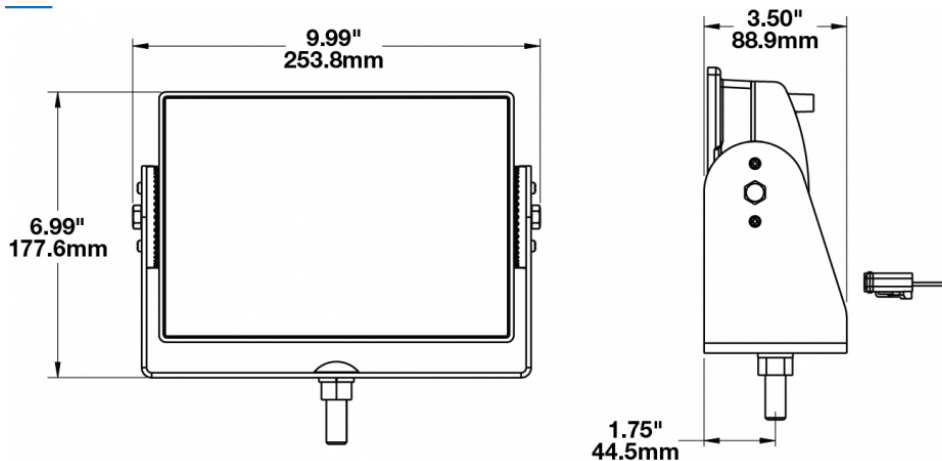

PRODUCT DIMENSIONS

Print date: 2024-11-10

© 2024 J.W. Speaker Corporation • Germantown, WI U.S.A.
www.jwspeaker.com • speaker@jwspeaker.com • 262.251.6660