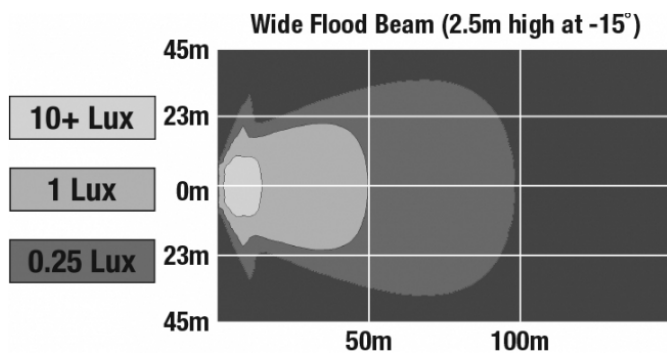

PHOTOMETRIC SPECIFICATIONS

APPLICATIONS