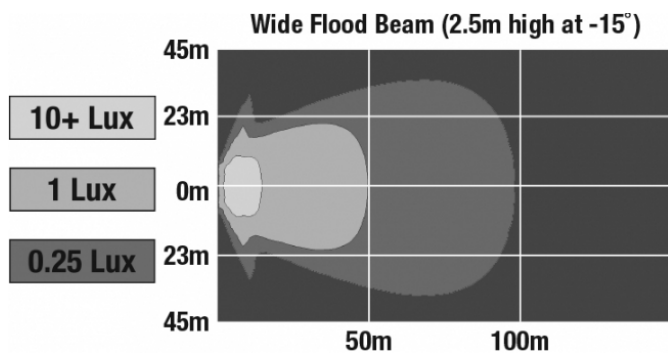

PHOTOMETRIC SPECIFICATIONS

APPLICATIONS