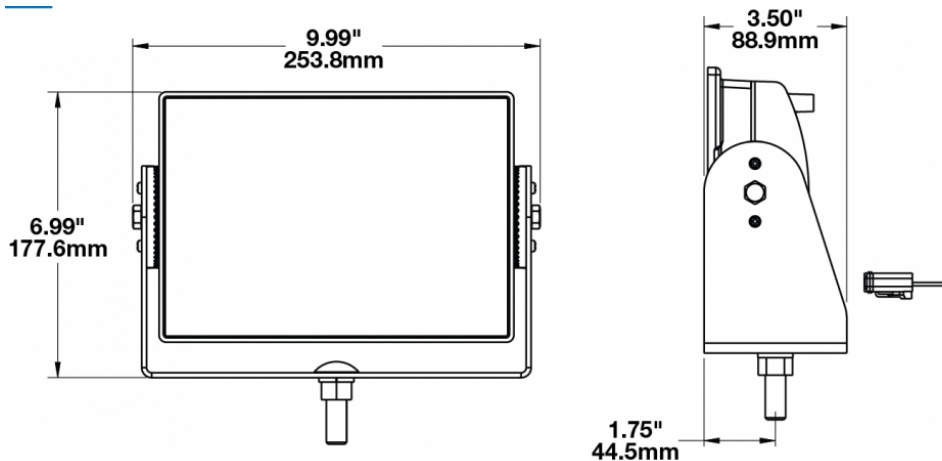

LED Scene Work Lights - Model 523

PRODUCT INFORMATION

Description	24V LED with Wide Flood Beam Pattern
Product Weight	6.25 lbs / 2.83 kgs
Shipping Weight	7.50 lbs / 3.4 kgs

PRODUCT DIMENSIONS

Print date: 2026-06-24