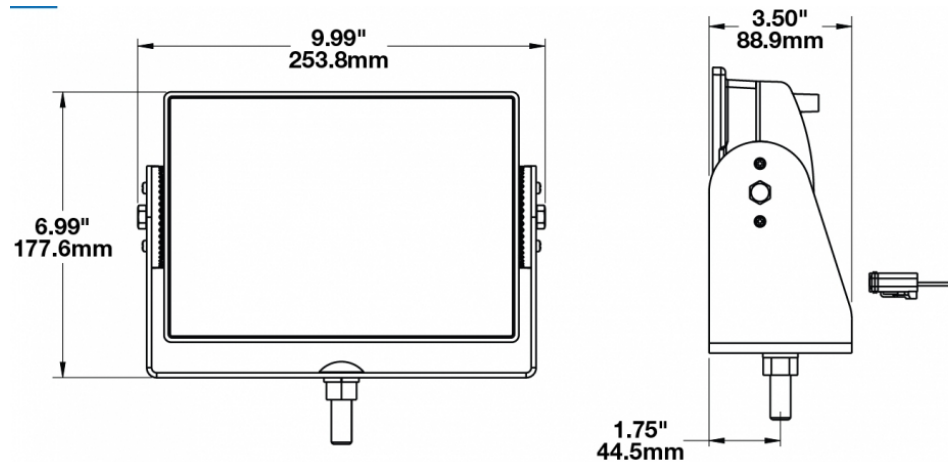

LED Scene Work Lights - Model 523

PRODUCT INFORMATION

Description	24V LED Work Light with Wide Flood Beam Pattern
Height	177.55 mm / 6.99 in
Width	253.75 mm / 9.99 in
Depth	88.90 mm / 3.5 in
Shape	Rectangular
Outer Lens Material	Glass
Outer Lens Color	Clear
Housing Material	Die-Cast Aluminum
Housing Color	Black
Mounting Hardware Description	(x1) Mounting Bolt
Mounting Type	Universal Pedestal Mount
Minimum Operating Temperature	-40 °C / -40 °F
Maximum Operating Temperature	65 °C / 149 °F
Connector or Wiring	Integrated 2-Pin Deutsch Weather-Proof Socket (DT04-2P)
Mating Connector	Deutsch DT06-2S
Product Weight	6.72 lbs / 3.05 kgs
Shipping Weight	7.50 lbs / 3.4 kgs
Additional Information	Wire Harness: JWS part number 3267891.

PRODUCT DIMENSIONS

ELECTRICAL SPECIFICATIONS

Input Voltage	24V DC
Operating Voltage	16-32V DC
Transient Spike Protection	150V Peak @ 1 HZ-100 Pulses
Current Draw	3.60A @ 24V DC

REGULATORY STANDARDS COMPLIANCE