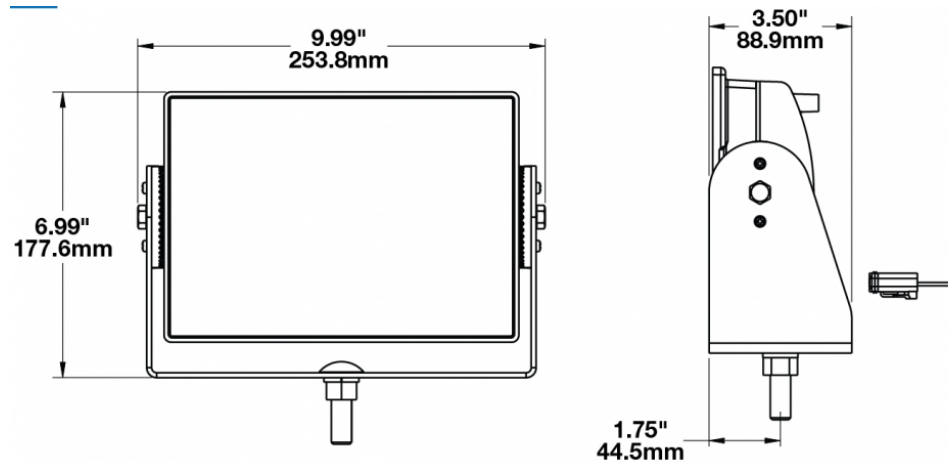

LED Scene Work Lights - Model 523

PRODUCT INFORMATION

Description	24V LED Work Light with Medium Flood Beam Pattern
Height	177.55 mm / 6.99 in
Width	253.75 mm / 9.99 in
Depth	88.90 mm / 3.5 in
Shape	Rectangular
Outer Lens Material	Glass
Outer Lens Color	Clear
Housing Material	Die-Cast Aluminum
Housing Color	Black
Mounting Hardware Description	Mounting Bolt
Mounting Type	Universal Pedestal Mount
Minimum Operating Temperature	-40 °C / -40 °F
Maximum Operating Temperature	65 °C / 149 °F
Connector or Wiring	Integrated 2-Pin Deutsch Weather-Proof Socket (DT04-2P)
Mating Connector	Deutsch DT06-2S
Product Weight	6.72 lbs / 3.05 kgs
Shipping Weight	7.50 lbs / 3.4 kgs
Additional Information	Wire Harness: JWS part number 3267891.

PRODUCT DIMENSIONS

ELECTRICAL SPECIFICATIONS

Input Voltage	24V DC
Operating Voltage	16-32V DC
Transient Spike Protection	150V Peak @ 1 HZ-100 Pulses
Current Draw	3.60A @ 24V DC

REGULATORY STANDARDS COMPLIANCE