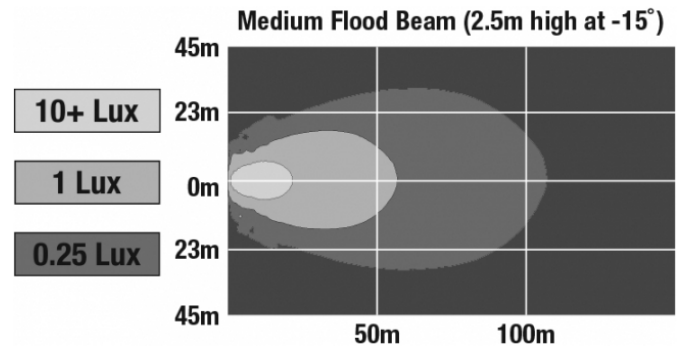

LED Scene Work Lights - Model 523

PRODUCT INFORMATION

Description	24V LED Work Light with Medium Flood Beam Pattern
Height	177.55 mm / 6.99 in
Width	253.75 mm / 9.99 in
Depth	88.90 mm / 3.5 in
Shape	Rectangular
Outer Lens Material	Glass
Outer Lens Color	Clear
Housing Material	Die-Cast Aluminum
Housing Color	Black
Mounting Hardware Description	Mounting Bolt
Mounting Type	Universal Pedestal Mount
Minimum Operating Temperature	-40 °C / -40 °F
Maximum Operating Temperature	65 °C / 149 °F
Connector or Wiring	Integrated 2-Pin Deutsch Weather-Proof Socket (DT04-2P)
Mating Connector	Deutsch DT06-2S
Product Weight	6.72 lbs / 3.05 kgs
Shipping Weight	7.50 lbs / 3.4 kgs
Additional Information	Wire Harness: JWS part number 3267891.

Raw Lumen Output	8,100
Effective Lumen Output	3,900
Nominal LED Color Temperature	5000 K
Beam Pattern(s)	Forward Lighting - Flood (Medium)

APPLICATIONS

PRODUCT WARNINGS

For California residents:

⚠ **WARNING:** Cancer and reproductive harm - www.P65Warnings.ca.gov.