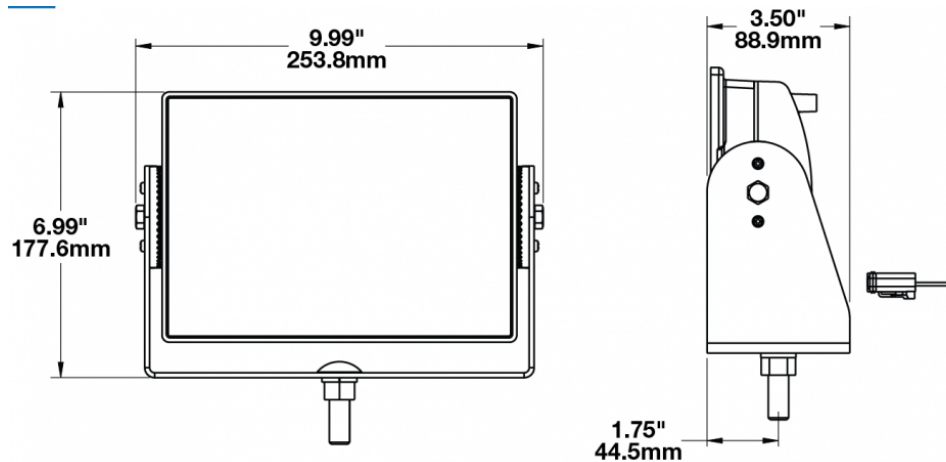

## PRODUCT INFORMATION

<b>Description</b>	24V LED Work Light with Narrow Flood Beam Pattern
<b>Height</b>	177.55 mm / 6.99 in
<b>Width</b>	253.75 mm / 9.99 in
<b>Depth</b>	88.90 mm / 3.5 in
<b>Shape</b>	Rectangular
<b>Outer Lens Material</b>	Glass
<b>Outer Lens Color</b>	Clear
<b>Housing Material</b>	Die-Cast Aluminum
<b>Housing Color</b>	Black
<b>Mounting Hardware Description</b>	Mounting Bolt
<b>Mounting Type</b>	Universal Pedestal Mount
<b>Minimum Operating Temperature</b>	-40 °C / -40 °F
<b>Maximum Operating Temperature</b>	65 °C / 149 °F
<b>Connector or Wiring</b>	Integrated 2-Pin Deutsch Weather-Proof Socket (DT04-2P)
<b>Mating Connector</b>	Deutsch DT06-2S
<b>Product Weight</b>	6.72 lbs / 3.05 kgs
<b>Shipping Weight</b>	7.50 lbs / 3.4 kgs
<b>Additional Information</b>	Wire Harness: JWS part number 3267891.

## PRODUCT DIMENSIONS