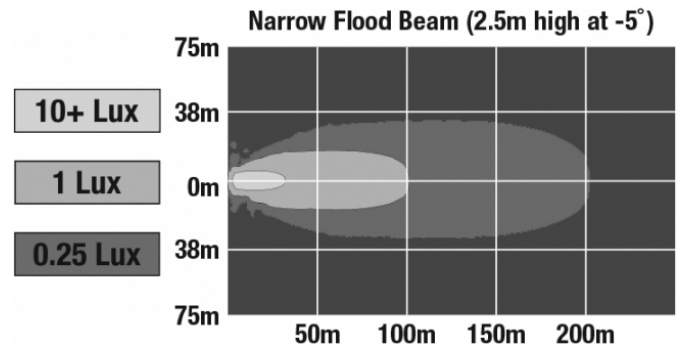

## PRODUCT DIMENSIONS

## PHOTOMETRIC SPECIFICATIONS

<b>Raw Lumen Output</b>	8,100
<b>Effective Lumen Output</b>	3,900
<b>Nominal LED Color Temperature</b>	5000 K
<b>Beam Pattern(s)</b>	Forward Lighting - Flood (Narrow)