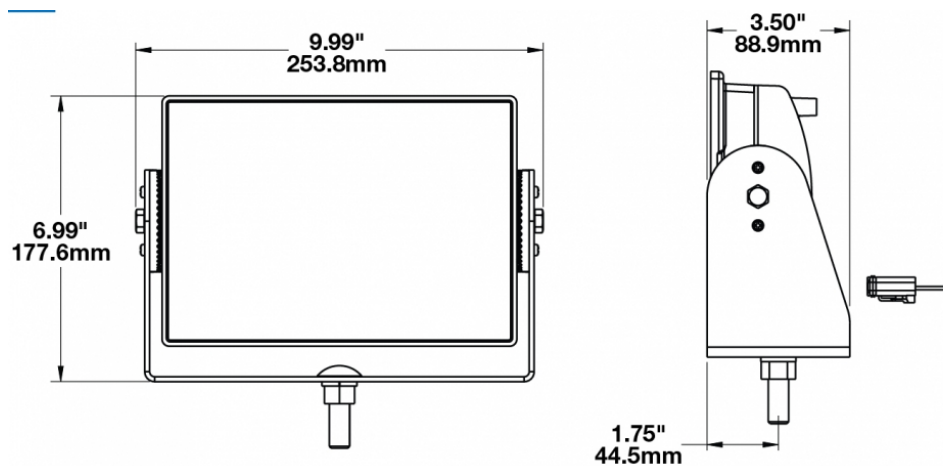

PRODUCT DIMENSIONS

Print date: 2026-04-02

© 2026 J.W. Speaker Corporation • Germantown, WI U.S.A.
www.jwspeaker.com • speaker@jwspeaker.com • 262.251.6660

J.W. SPEAKER
Engineered. Lighting. Solutions.