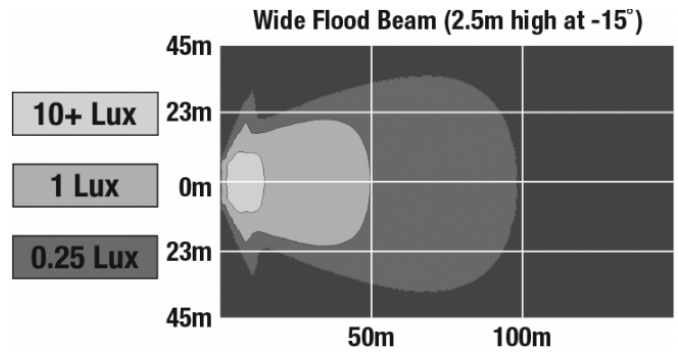

LED Scene Work Lights - Model 523

PRODUCT INFORMATION

Description	12-24V LED Work Light with Wide Flood Beam Pattern
Height	177.55 mm / 6.99 in
Width	253.75 mm / 9.99 in
Depth	88.90 mm / 3.5 in
Shape	Rectangular
Outer Lens Material	Glass
Outer Lens Color	Clear
Housing Material	Die-Cast Aluminum
Housing Color	Black
Mounting Hardware Description	(x1) 1/2"-Mounting Bolt
Mounting Type	Universal Pedestal Mount
Maximum Operating Temperature	65 °C / 149 °F
Connector or Wiring	Integrated 2-Pin Deutsch Weather-Proof Socket (DT04-2P)
Product Weight	6.72 lbs / 3.05 kgs
Shipping Weight	7.00 lbs / 3.18 kgs

ELECTRICAL SPECIFICATIONS

Input Voltage	12-24V DC
Current Draw	6.70A @ 12V DC 3.70A @ 24V DC

REGULATORY STANDARDS COMPLIANCE

Buy America Standards IEC IP67 Eco Friendly

PHOTOMETRIC SPECIFICATIONS

Raw Lumen Output	8,100
Effective Lumen Output	3,900
Nominal LED Color Temperature	5000 K
Beam Pattern(s)	Forward Lighting - Flood (Super Wide)