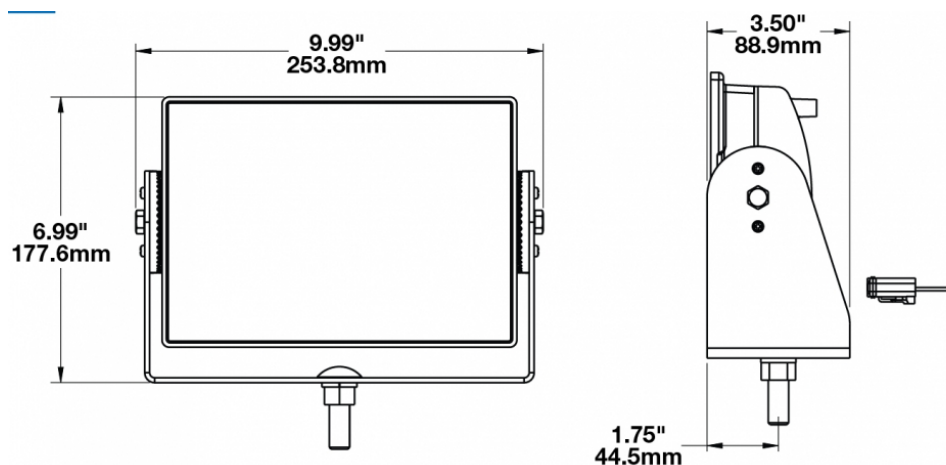

PRODUCT DIMENSIONS

Print date: 2018-11-13

© 2018 J.W. Speaker Corporation • Germantown, WI U.S.A.
www.jwspeaker.com • speaker@jwspeaker.com • 262.251.6660

J.W. SPEAKER
Engineered. Lighting. Solutions.