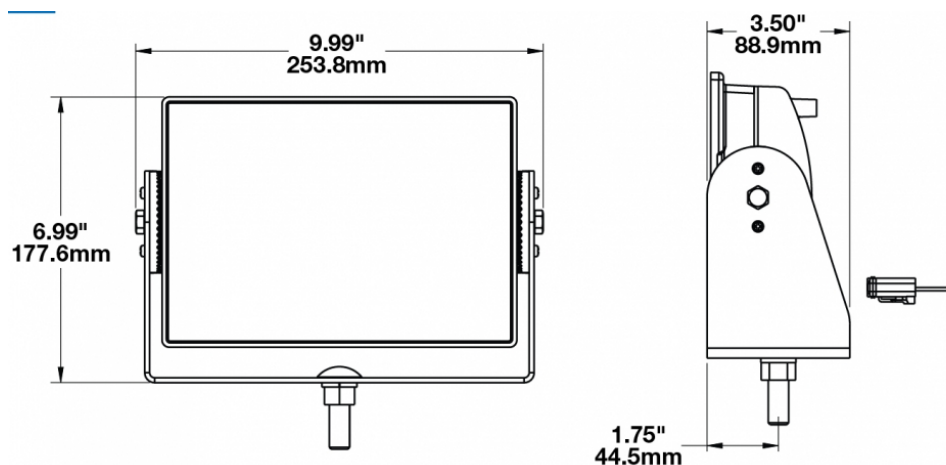

LED Work Light - Model 523

PRODUCT INFORMATION

Description	12-24V LED Work Light with Wide Flood Beam Pattern
Height	177.55 mm / 6.99 in
Width	253.75 mm / 9.99 in
Depth	88.90 mm / 3.5 in
Shape	Rectangular
Outer Lens Material	Glass
Outer Lens Color	Clear
Housing Material	Die-Cast Aluminum
Housing Color	Black
Mounting Hardware Description	(x1) 1/2"-Mounting Bolt
Mounting Type	Universal Pedestal Mount
Maximum Operating Temperature	65 °C / 149 °F
Connector or Wiring	Integrated 2-Pin Deutsch Weather-Proof Socket (DT04-2P)
Product Weight	6.72 lbs / 3.05 kgs
Shipping Weight	8.40 lbs / 3.81 kgs

ELECTRICAL SPECIFICATIONS

Input Voltage	12-24V DC
Current Draw	6.7A @ 12V DC 3.7A @ 24V DC

REGULATORY STANDARDS COMPLIANCE

Buy America Standards
IEC IP67

Eco Friendly

PHOTOMETRIC SPECIFICATIONS

Raw Lumen Output	8,100
Effective Lumen Output	3,900
Nominal LED Color Temperature	5000 K
Beam Pattern(s)	Forward Lighting - Flood (Super Wide)