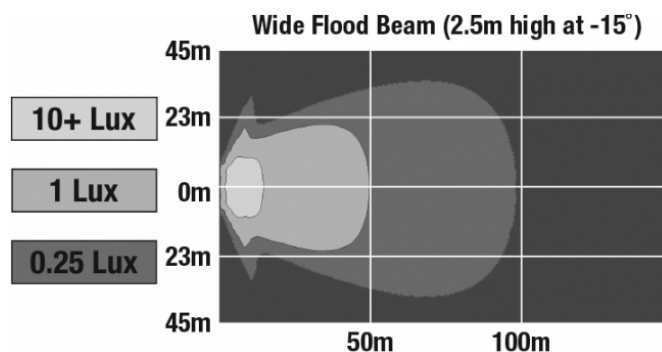

## PRODUCT INFORMATION

<b>Description</b>	12-24V LED Work Light with Wide Flood Beam Pattern
<b>Height</b>	177.55 mm / 6.99 in
<b>Width</b>	253.75 mm / 9.99 in
<b>Depth</b>	88.90 mm / 3.5 in
<b>Shape</b>	Rectangular
<b>Outer Lens Material</b>	Glass
<b>Outer Lens Color</b>	Clear
<b>Housing Material</b>	Die-Cast Aluminum
<b>Housing Color</b>	Black
<b>Mounting Hardware Description</b>	(x1) 1/2"-Mounting Bolt
<b>Mounting Type</b>	Universal Pedestal Mount
<b>Maximum Operating Temperature</b>	65 °C / 149 °F
<b>Connector or Wiring</b>	Integrated 2-Pin Deutsch Weather-Proof Socket (DT04-2P)
<b>Product Weight</b>	0.00 lbs / 0 kgs
<b>Shipping Weight</b>	8.40 lbs / 3.81 kgs

## PHOTOMETRIC SPECIFICATIONS

<b>Raw Lumen Output</b>	8,100
<b>Effective Lumen Output</b>	3,900
<b>Nominal LED Color Temperature</b>	5000 K
<b>Beam Pattern(s)</b>	Forward Lighting - Flood (Super Wide)