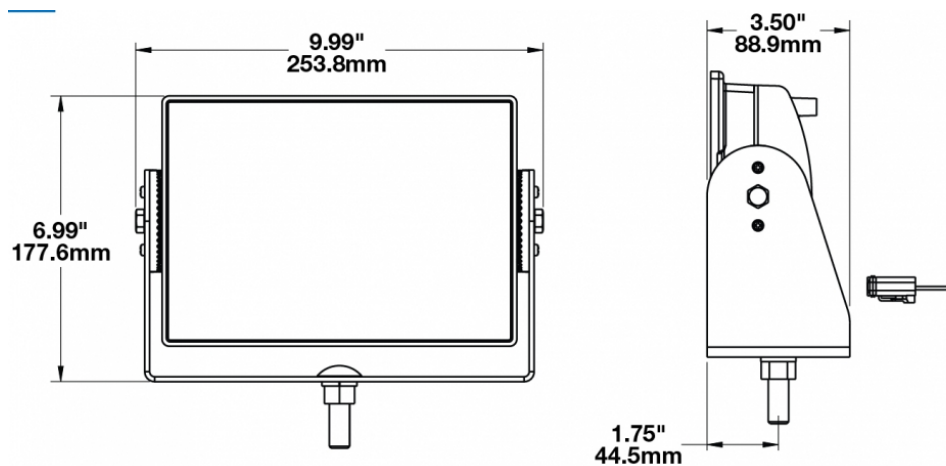

PRODUCT DIMENSIONS

Print date: 2023-11-30

© 2023 J.W. Speaker Corporation • Germantown, WI U.S.A.
www.jwspeaker.com • speaker@jwspeaker.com • 262.251.6660

J.W. SPEAKER
Engineered. Lighting. Solutions.