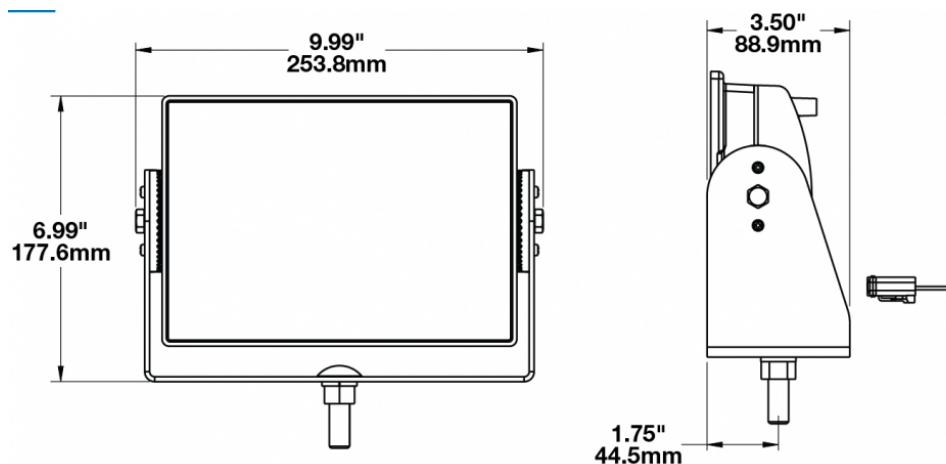

## PRODUCT INFORMATION

<b>Description</b>	12-24V LED Work Light with Wide Flood Beam Pattern
<b>Height</b>	177.55 mm / 6.99 in
<b>Width</b>	253.75 mm / 9.99 in
<b>Depth</b>	88.90 mm / 3.5 in
<b>Shape</b>	Rectangular
<b>Outer Lens Material</b>	Glass
<b>Outer Lens Color</b>	Clear
<b>Housing Material</b>	Die-Cast Aluminum
<b>Housing Color</b>	Black
<b>Mounting Hardware Description</b>	(x1) 1/2"-Mounting Bolt
<b>Mounting Type</b>	Universal Pedestal Mount
<b>Maximum Operating Temperature</b>	65 °C / 149 °F
<b>Connector or Wiring</b>	Integrated 2-Pin Deutsch Weather-Proof Socket (DT04-2P)
<b>Product Weight</b>	6.72 lbs / 3.05 kgs
<b>Shipping Weight</b>	7.00 lbs / 3.18 kgs