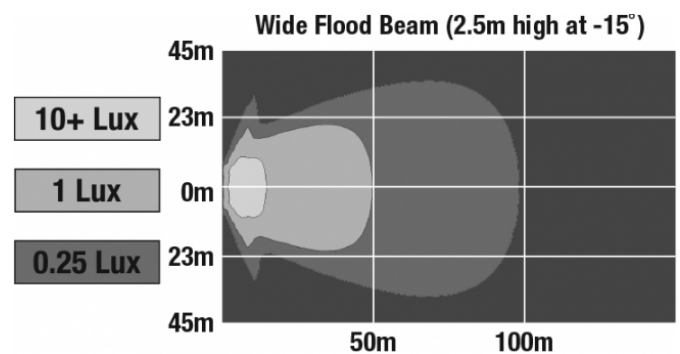

## PRODUCT INFORMATION

<b>Description</b>	12-24V LED Work Light with Wide Flood Beam Pattern
<b>Height</b>	177.55 mm / 6.99 in
<b>Width</b>	253.75 mm / 9.99 in
<b>Depth</b>	88.90 mm / 3.5 in
<b>Shape</b>	Rectangular
<b>Outer Lens Material</b>	Glass
<b>Outer Lens Color</b>	Clear
<b>Housing Material</b>	Die-Cast Aluminum
<b>Housing Color</b>	Black
<b>Mounting Hardware Description</b>	(x1) 1/2"-Mounting Bolt
<b>Mounting Type</b>	Universal Pedestal Mount
<b>Maximum Operating Temperature</b>	65 °C / 149 °F
<b>Connector or Wiring</b>	Integrated 2-Pin Deutsch Weather-Proof Socket (DT04-2P)
<b>Product Weight</b>	6.72 lbs / 3.05 kgs
<b>Shipping Weight</b>	8.40 lbs / 3.81 kgs

## PHOTOMETRIC SPECIFICATIONS

<b>Raw Lumen Output</b>	8,100
<b>Effective Lumen Output</b>	3,900
<b>Nominal LED Color Temperature</b>	5000 K
<b>Beam Pattern(s)</b>	Forward Lighting - Flood (Super Wide)