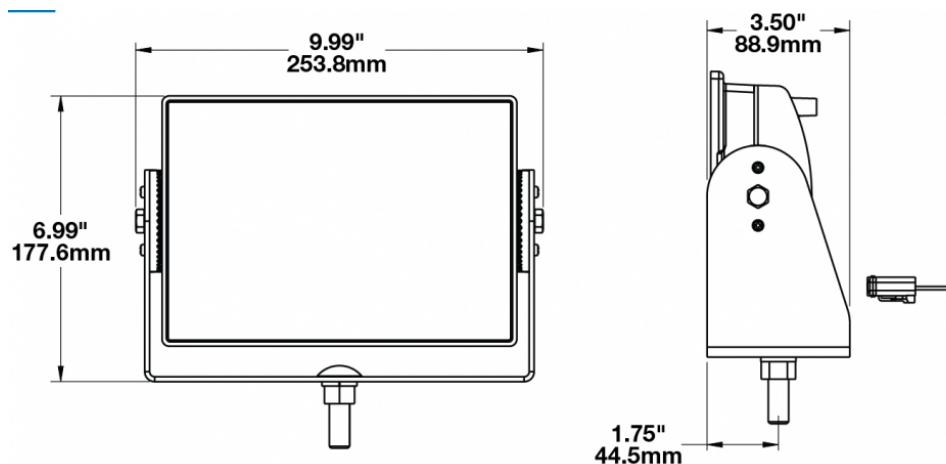

LED Scene Work Lights - Model 523

PRODUCT INFORMATION

Description	12-24V LED Work Light with Wide Flood Beam Pattern
Height	177.55 mm / 6.99 in
Width	253.75 mm / 9.99 in
Depth	88.90 mm / 3.5 in
Shape	Rectangular
Outer Lens Material	Glass
Outer Lens Color	Clear
Housing Material	Die-Cast Aluminum
Housing Color	Black
Mounting Hardware Description	(x1) 1/2"-Mounting Bolt
Mounting Type	Universal Pedestal Mount
Maximum Operating Temperature	65 °C / 149 °F
Connector or Wiring	Integrated 2-Pin Deutsch Weather-Proof Socket (DT04-2P)
Product Weight	6.72 lbs / 3.05 kgs
Shipping Weight	7.00 lbs / 3.18 kgs

PRODUCT DIMENSIONS

Print date: 2026-06-24

© 2026 J.W. Speaker Corporation • Germantown, WI U.S.A.
 www.jwspeaker.com • speaker@jwspeaker.com • 262.251.6660

LED Scene Work Lights - Model 523

ELECTRICAL SPECIFICATIONS

Input Voltage	12-24V DC
Current Draw	6.70A @ 12V DC 3.70A @ 24V DC

REGULATORY STANDARDS COMPLIANCE

Buy America Standards IEC IP67 Eco Friendly

PHOTOMETRIC SPECIFICATIONS

Raw Lumen Output	8,100
Effective Lumen Output	3,900
Nominal LED Color Temperature	5000 K
Beam Pattern(s)	Forward Lighting - Flood (Super Wide)