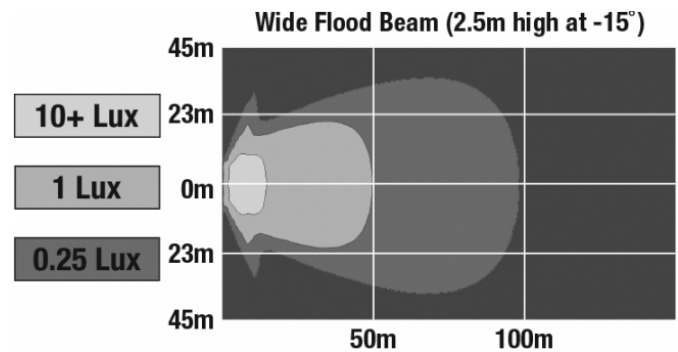

LED Scene Work Lights - Model 523

ELECTRICAL SPECIFICATIONS

Input Voltage	12-24V DC
Current Draw	6.70A @ 12V DC 3.70A @ 24V DC

REGULATORY STANDARDS COMPLIANCE

Buy America Standards
IEC IP67

Eco Friendly

PHOTOMETRIC SPECIFICATIONS

Raw Lumen Output	8,100
Effective Lumen Output	3,900
Nominal LED Color Temperature	5000 K
Beam Pattern(s)	Forward Lighting - Flood (Super Wide)

APPLICATIONS

Print date: 2026-06-03

© 2026 J.W. Speaker Corporation • Germantown, WI U.S.A.
www.jwspeaker.com • speaker@jwspeaker.com • 262.251.6660

J.W. SPEAKER
Engineered. Lighting. Solutions.