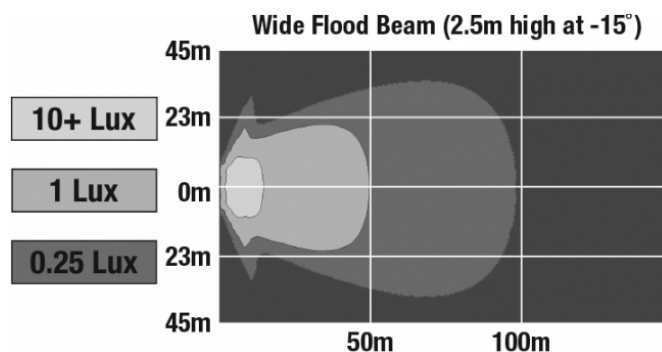

## PRODUCT INFORMATION

|                                      |   |
|--------------------------------------|---|
| <b>Description</b>                   | 12-24V LED Work Light with Wide Flood Beam Pattern      |
| <b>Height</b>                        | 177.55 mm / 6.99 in                                     |
| <b>Width</b>                         | 253.75 mm / 9.99 in                                     |
| <b>Depth</b>                         | 88.90 mm / 3.5 in                                       |
| <b>Shape</b>                         | Rectangular   |
| <b>Outer Lens Material</b>           | Glass   |
| <b>Outer Lens Color</b>              | Clear   |
| <b>Housing Material</b>              | Die-Cast Aluminum                                       |
| <b>Housing Color</b>                 | Black   |
| <b>Mounting Hardware Description</b> | (x1) 1/2"-Mounting Bolt                                 |
| <b>Mounting Type</b>                 | Universal Pedestal Mount                                |
| <b>Maximum Operating Temperature</b> | 65 °C / 149 °F  |
| <b>Connector or Wiring</b>           | Integrated 2-Pin Deutsch Weather-Proof Socket (DT04-2P) |
| <b>Product Weight</b>                | 6.72 lbs / 3.05 kgs                                     |

## PHOTOMETRIC SPECIFICATIONS

|                                      |                                       |
|--------------------------------------|---------------------------------------|
| <b>Raw Lumen Output</b>              | 8,100                                 |
| <b>Effective Lumen Output</b>        | 3,900                                 |
| <b>Nominal LED Color Temperature</b> | 5000 K                                |
| <b>Beam Pattern(s)</b>               | Forward Lighting - Flood (Super Wide) |