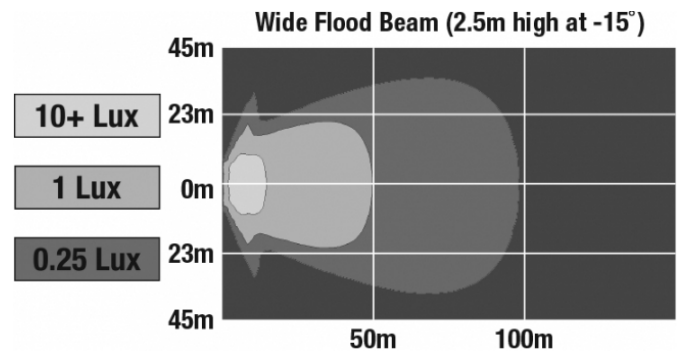

## PRODUCT INFORMATION

<b>Description</b>	12-24V LED Work Light with Wide Flood Beam Pattern
<b>Height</b>	177.55 mm / 6.99 in
<b>Width</b>	253.75 mm / 9.99 in
<b>Depth</b>	88.90 mm / 3.5 in
<b>Shape</b>	Rectangular
<b>Outer Lens Material</b>	Glass
<b>Outer Lens Color</b>	Clear
<b>Housing Material</b>	Die-Cast Aluminum
<b>Housing Color</b>	Black
<b>Mounting Hardware Description</b>	(x1) 1/2"-Mounting Bolt
<b>Mounting Type</b>	Universal Pedestal Mount
<b>Maximum Operating Temperature</b>	65 °C / 149 °F
<b>Connector or Wiring</b>	Integrated 2-Pin Deutsch Weather-Proof Socket (DT04-2P)
<b>Product Weight</b>	6.72 lbs / 3.05 kgs
<b>Shipping Weight</b>	7.00 lbs / 3.18 kgs

## PHOTOMETRIC SPECIFICATIONS

<b>Raw Lumen Output</b>	8,100
<b>Effective Lumen Output</b>	3,900
<b>Nominal LED Color Temperature</b>	5000 K
<b>Beam Pattern(s)</b>	Forward Lighting - Flood (Super Wide)