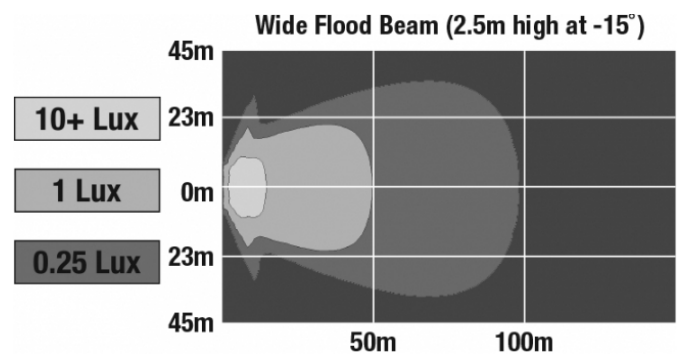

LED Work Light - Model 523

PRODUCT INFORMATION

Description	12-24V LED Work Light with Wide Flood Beam Pattern
Height	177.55 mm / 6.99 in
Width	253.75 mm / 9.99 in
Depth	88.90 mm / 3.5 in
Shape	Rectangular
Outer Lens Material	Glass
Outer Lens Color	Clear
Housing Material	Die-Cast Aluminum
Housing Color	Black
Mounting Hardware Description	(x1) 1/2"-Mounting Bolt
Mounting Type	Universal Pedestal Mount
Maximum Operating Temperature	65 °C / 149 °F
Connector or Wiring	Integrated 2-Pin Deutsch Weather-Proof Socket (DT04-2P)
Product Weight	6.72 lbs / 3.05 kgs
Shipping Weight	8.40 lbs / 3.81 kgs

ELECTRICAL SPECIFICATIONS

Input Voltage	12-24V DC
Current Draw	6.7A @ 12V DC 3.7A @ 24V DC

REGULATORY STANDARDS COMPLIANCE

Buy America Standards
IEC IP67

Eco Friendly

PHOTOMETRIC SPECIFICATIONS

Raw Lumen Output	8,100
Effective Lumen Output	3,900
Nominal LED Color Temperature	5000 K
Beam Pattern(s)	Forward Lighting - Flood (Super Wide)