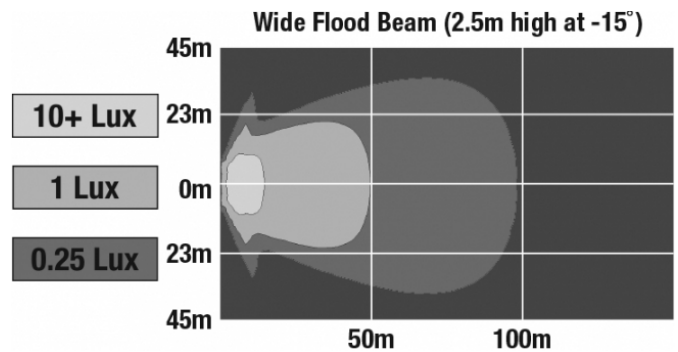

LED Scene Work Lights - Model 523

PRODUCT INFORMATION

Description	12-24V LED Work Light with Wide Flood Beam Pattern
Height	177.55 mm / 6.99 in
Width	253.75 mm / 9.99 in
Depth	88.90 mm / 3.5 in
Shape	Rectangular
Outer Lens Material	Glass
Outer Lens Color	Clear
Housing Material	Die-Cast Aluminum
Housing Color	Black
Mounting Hardware Description	(x1) 1/2"-Mounting Bolt
Mounting Type	Universal Pedestal Mount
Maximum Operating Temperature	65 °C / 149 °F
Connector or Wiring	Integrated 2-Pin Deutsch Weather-Proof Socket (DT04-2P)
Product Weight	6.72 lbs / 3.05 kgs
Shipping Weight	7.00 lbs / 3.18 kgs

Input Voltage	12-24V DC
Current Draw	6.70A @ 12V DC 3.70A @ 24V DC

REGULATORY STANDARDS COMPLIANCE

Buy America Standards IEC IP67 Eco Friendly

PHOTOMETRIC SPECIFICATIONS

Raw Lumen Output	8,100
Effective Lumen Output	3,900
Nominal LED Color Temperature	5000 K
Beam Pattern(s)	Forward Lighting - Flood (Super Wide)