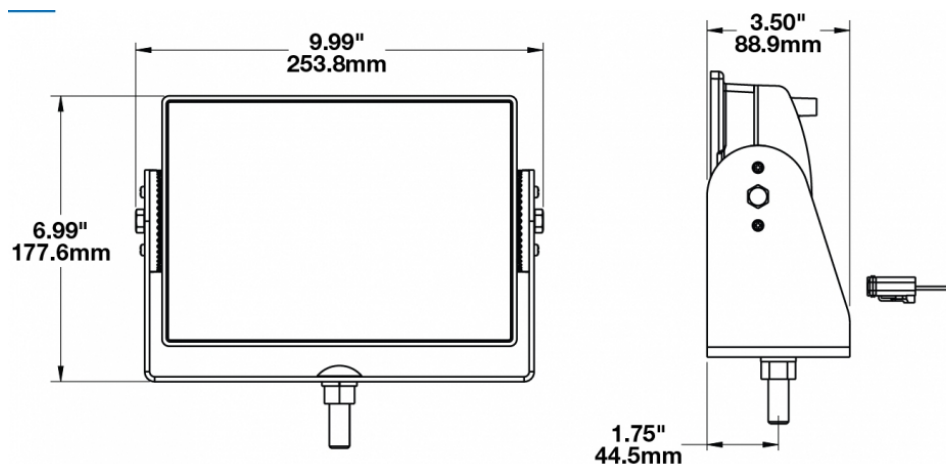

PRODUCT DIMENSIONS

Print date: 2024-11-08

© 2024 J.W. Speaker Corporation • Germantown, WI U.S.A.
www.jwspeaker.com • speaker@jwspeaker.com • 262.251.6660

J.W. SPEAKER
Engineered. Lighting. Solutions.