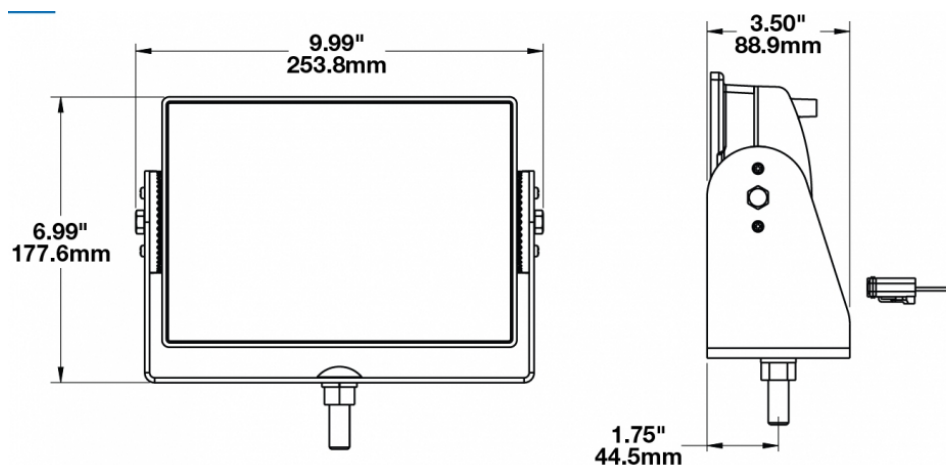

PRODUCT DIMENSIONS

Print date: 2018-06-24

© 2018 J.W. Speaker Corporation • Germantown, WI U.S.A.
www.jwspeaker.com • speaker@jwspeaker.com • 262.251.6660

J.W. SPEAKER
Engineered. Lighting. Solutions.