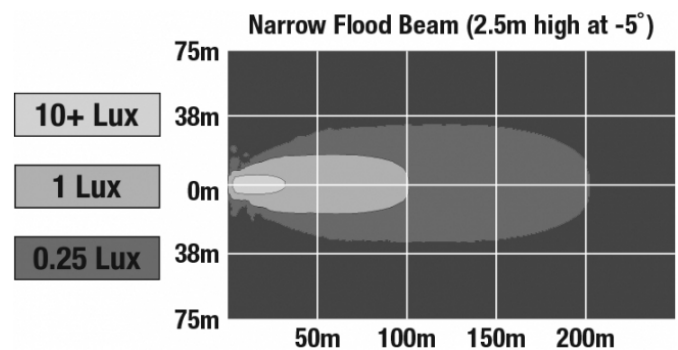

LED Work Light - Model 523

PRODUCT INFORMATION

Description	12-24V LED Work Light with Narrow Flood Beam Pattern
Height	177.55 mm / 6.99 in
Width	253.75 mm / 9.99 in
Depth	88.90 mm / 3.5 in
Shape	Rectangular
Outer Lens Material	Glass
Outer Lens Color	Clear
Housing Material	Die-Cast Aluminum
Housing Color	Black
Mounting Hardware Description	(x1) 1/2"-Mounting Bolt
Mounting Type	Universal Pedestal Mount
Maximum Operating Temperature	65 °C / 149 °F
Connector or Wiring	Integrated 2-Pin Deutsch Weather-Proof Socket (DT04-2P)
Product Weight	6.72 lbs / 3.05 kgs
Shipping Weight	8.40 lbs / 3.81 kgs

ELECTRICAL SPECIFICATIONS

Input Voltage	12-24 V
Current Draw	6.7A @ 12V 3.7A @ 24V

REGULATORY STANDARDS COMPLIANCE

Buy America Standards
IEC IP67

Eco Friendly

PHOTOMETRIC SPECIFICATIONS

Raw Lumen Output	8,100
Effective Lumen Output	3,900
Nominal LED Color Temperature	5000 K
Beam Pattern(s)	Forward Lighting - Flood (Narrow)