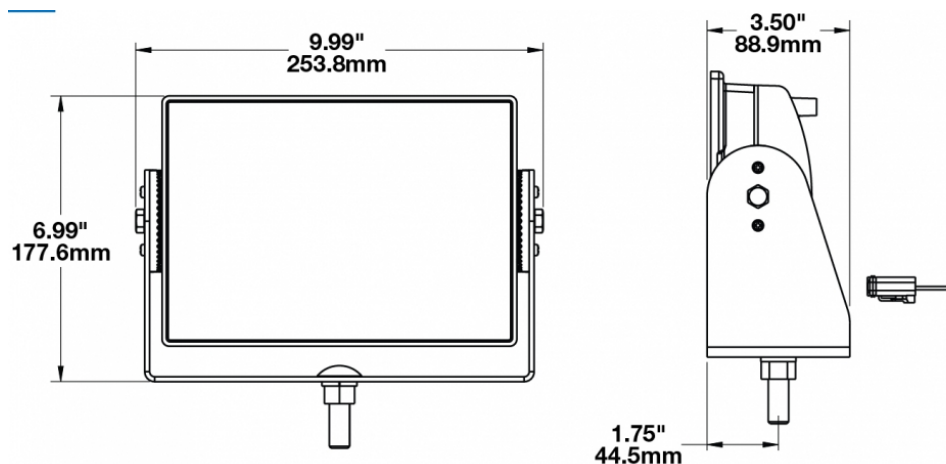

PRODUCT DIMENSIONS

Print date: 2026-06-09

© 2026 J.W. Speaker Corporation • Germantown, WI U.S.A.
www.jwspeaker.com • speaker@jwspeaker.com • 262.251.6660

J.W. SPEAKER
Engineered. Lighting. Solutions.