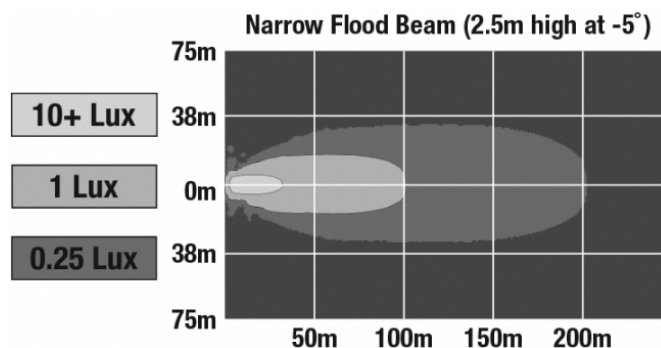

LED Work Light - Model 523

PRODUCT INFORMATION

Description	12-24V LED Work Light with Narrow Flood Beam Pattern
Height	177.55 mm / 6.99 in
Width	253.75 mm / 9.99 in
Depth	88.90 mm / 3.5 in
Shape	Rectangular
Outer Lens Material	Glass
Outer Lens Color	Clear
Housing Material	Die-Cast Aluminum
Housing Color	Black
Mounting Hardware Description	(x1) 1/2"-Mounting Bolt
Mounting Type	Universal Pedestal Mount
Maximum Operating Temperature	65 °C / 149 °F
Connector or Wiring	Integrated 2-Pin Deutsch Weather-Proof Socket (DT04-2P)
Product Weight	6.72 lbs / 3.05 kgs
Shipping Weight	8.40 lbs / 3.81 kgs

ELECTRICAL SPECIFICATIONS

Input Voltage	12-24 V
Current Draw	6.7A @ 12V 3.7A @ 24V

REGULATORY STANDARDS COMPLIANCE

Buy America Standards
IEC IP67

Eco Friendly

PHOTOMETRIC SPECIFICATIONS

Raw Lumen Output	8,100
Effective Lumen Output	3,900
Nominal LED Color Temperature	5000 K
Beam Pattern(s)	Forward Lighting - Flood (Narrow)