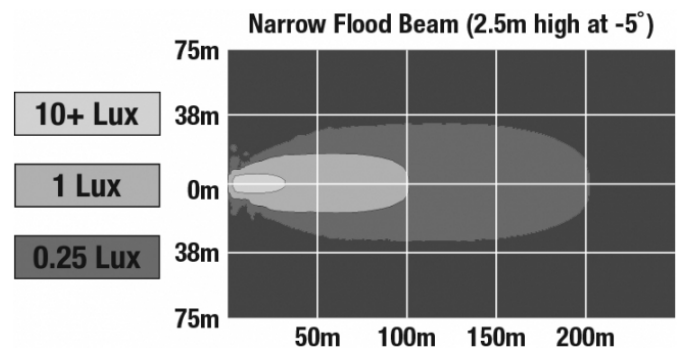

LED Scene Work Lights - Model 523

PRODUCT INFORMATION

Description	12-24V LED Work Light with Narrow Flood Beam Pattern
Height	177.55 mm / 6.99 in
Width	253.75 mm / 9.99 in
Depth	88.90 mm / 3.5 in
Shape	Rectangular
Outer Lens Material	Glass
Outer Lens Color	Clear
Housing Material	Die-Cast Aluminum
Housing Color	Black
Mounting Hardware Description	(x1) 1/2"-Mounting Bolt
Mounting Type	Universal Pedestal Mount
Maximum Operating Temperature	65 °C / 149 °F
Connector or Wiring	Integrated 2-Pin Deutsch Weather-Proof Socket (DT04-2P)
Product Weight	6.72 lbs / 3.05 kgs
Shipping Weight	8.40 lbs / 3.81 kgs

ELECTRICAL SPECIFICATIONS

Input Voltage	12-24 V
Current Draw	6.70A @ 12V 3.70A @ 24V

REGULATORY STANDARDS COMPLIANCE

Buy America Standards IEC IP67 Eco Friendly

PHOTOMETRIC SPECIFICATIONS

Raw Lumen Output	8,100
Effective Lumen Output	3,900
Nominal LED Color Temperature	5000 K
Beam Pattern(s)	Forward Lighting - Flood (Narrow)