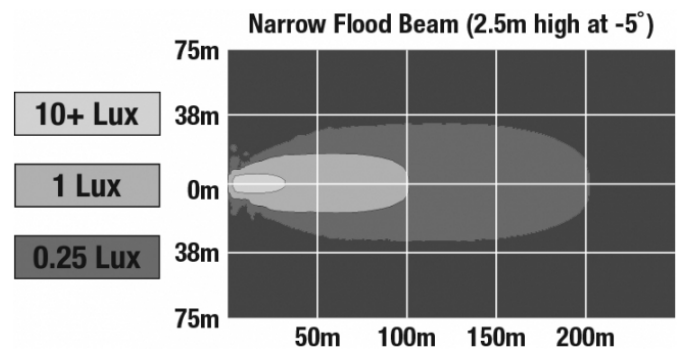

## PHOTOMETRIC SPECIFICATIONS

<b>Raw Lumen Output</b>	8,100
<b>Effective Lumen Output</b>	3,900
<b>Nominal LED Color Temperature</b>	5000 K
<b>Beam Pattern(s)</b>	Forward Lighting - Flood (Narrow)