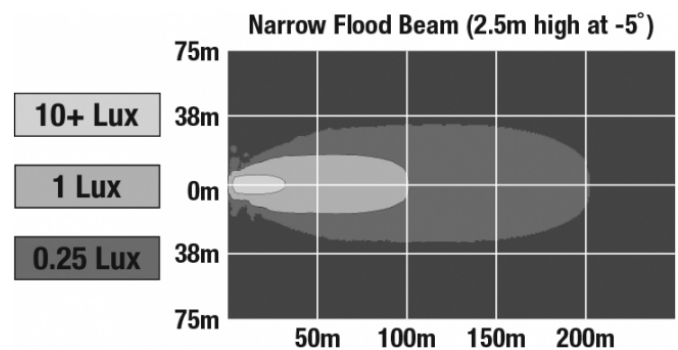

## PHOTOMETRIC SPECIFICATIONS

<b>Raw Lumen Output</b>	8,100
<b>Effective Lumen Output</b>	3,900
<b>Nominal LED Color Temperature</b>	5000 K
<b>Beam Pattern(s)</b>	Forward Lighting - Flood (Narrow)