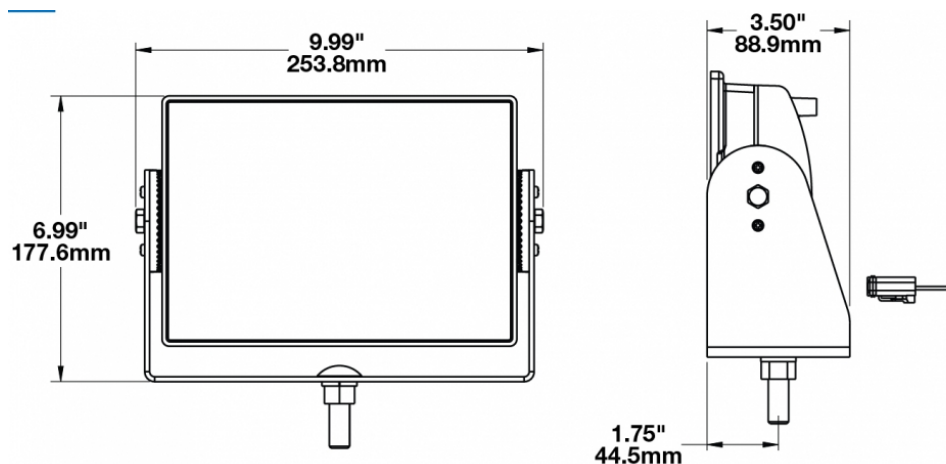

## PRODUCT INFORMATION

<b>Description</b>	12-24V LED Work Light with Narrow Flood Beam Pattern
<b>Height</b>	177.55 mm / 6.99 in
<b>Width</b>	253.75 mm / 9.99 in
<b>Depth</b>	88.90 mm / 3.5 in
<b>Shape</b>	Rectangular
<b>Outer Lens Material</b>	Glass
<b>Outer Lens Color</b>	Clear
<b>Housing Material</b>	Die-Cast Aluminum
<b>Housing Color</b>	Black
<b>Mounting Hardware Description</b>	(x1) 1/2"-Mounting Bolt
<b>Mounting Type</b>	Universal Pedestal Mount
<b>Maximum Operating Temperature</b>	65 °C / 149 °F
<b>Connector or Wiring</b>	Integrated 2-Pin Deutsch Weather-Proof Socket (DT04-2P)
<b>Product Weight</b>	6.72 lbs / 3.05 kgs
<b>Shipping Weight</b>	8.40 lbs / 3.81 kgs