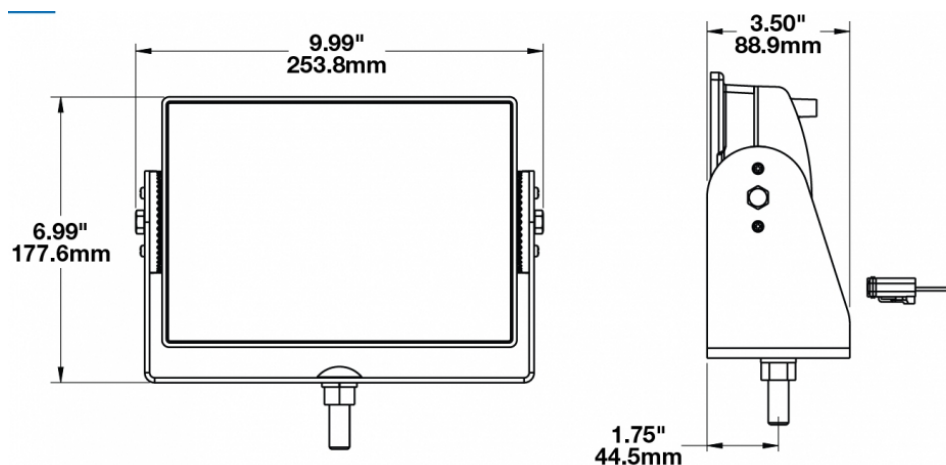

PRODUCT DIMENSIONS

Print date: 2017-12-13

© 2017 J.W. Speaker Corporation • Germantown, WI U.S.A.
www.jwspeaker.com • speaker@jwspeaker.com • 262.251.6660

J.W. SPEAKER
Engineered. Lighting. Solutions.