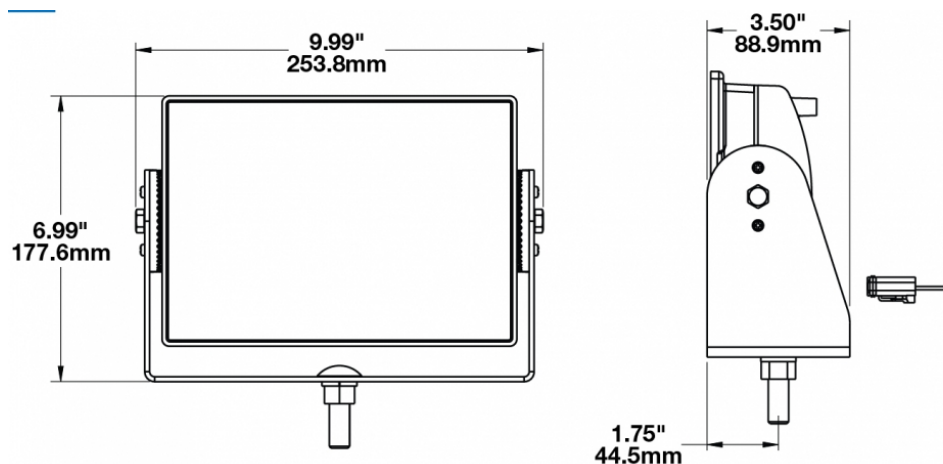

PRODUCT DIMENSIONS

Print date: 2026-06-03

© 2026 J.W. Speaker Corporation • Germantown, WI U.S.A.
www.jwspeaker.com • speaker@jwspeaker.com • 262.251.6660

J.W. SPEAKER
Engineered. Lighting. Solutions.