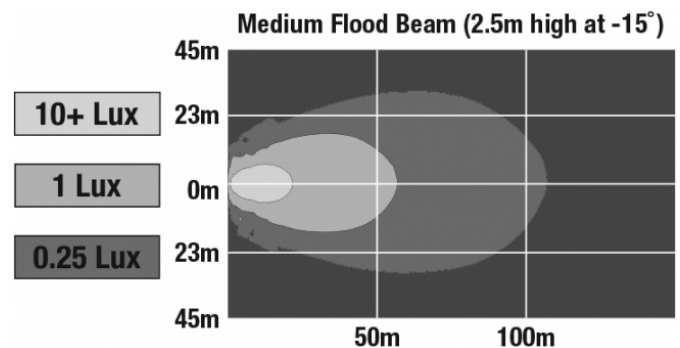

LED Scene Work Lights - Model 523

PRODUCT INFORMATION

Description	12-24V LED Work Light with Medium Flood Beam Pattern
Height	177.55 mm / 6.99 in
Width	253.75 mm / 9.99 in
Depth	88.90 mm / 3.5 in
Shape	Rectangular
Outer Lens Material	Glass
Outer Lens Color	Clear
Housing Material	Die-Cast Aluminum
Housing Color	Black
Mounting Hardware Description	(x1) 1/2"-Mounting Bolt
Mounting Type	Universal Pedestal Mount
Maximum Operating Temperature	65 °C / 149 °F
Connector or Wiring	Integrated 2-Pin Deutsch Weather-Proof Socket (DT04-2P)
Product Weight	6.72 lbs / 3.05 kgs
Shipping Weight	7.29 lbs / 3.31 kgs

ELECTRICAL SPECIFICATIONS

Input Voltage	12-24V DC
Current Draw	6.70A @ 12V DC 3.70A @ 24V DC

REGULATORY STANDARDS COMPLIANCE

Buy America Standards
IEC IP67

Eco Friendly

PHOTOMETRIC SPECIFICATIONS

Raw Lumen Output	8,100
Effective Lumen Output	3,900
Nominal LED Color Temperature	5000 K
Beam Pattern(s)	Forward Lighting - Flood (Medium)