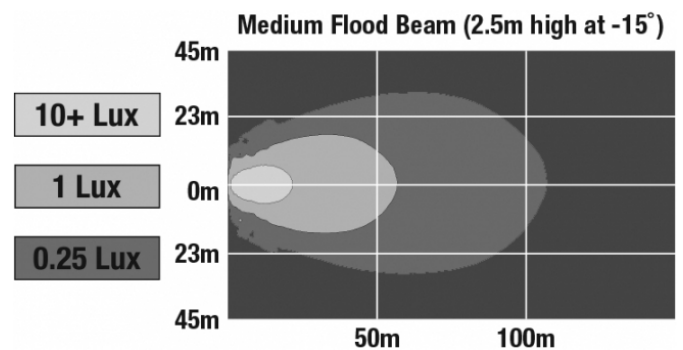

LED Work Light - Model 523

PRODUCT INFORMATION

Description	12-24V LED Work Light with Medium Flood Beam Pattern
Height	177.55 mm / 6.99 in
Width	253.75 mm / 9.99 in
Depth	88.90 mm / 3.5 in
Shape	Rectangular
Outer Lens Material	Glass
Outer Lens Color	Clear
Housing Material	Die-Cast Aluminum
Housing Color	Black
Mounting Hardware Description	(x1) 1/2"-Mounting Bolt
Mounting Type	Universal Pedestal Mount
Maximum Operating Temperature	65 °C / 149 °F
Connector or Wiring	Integrated 2-Pin Deutsch Weather-Proof Socket (DT04-2P)
Product Weight	6.72 lbs / 3.05 kgs
Shipping Weight	7.29 lbs / 3.31 kgs

ELECTRICAL SPECIFICATIONS

Input Voltage	12-24V DC
Current Draw	6.7A @ 12V DC 3.7A @ 24V DC

REGULATORY STANDARDS COMPLIANCE

Buy America Standards
IEC IP67

Eco Friendly

PHOTOMETRIC SPECIFICATIONS

Raw Lumen Output	8,100
Effective Lumen Output	3,900
Nominal LED Color Temperature	5000 K
Beam Pattern(s)	Forward Lighting - Flood (Medium)