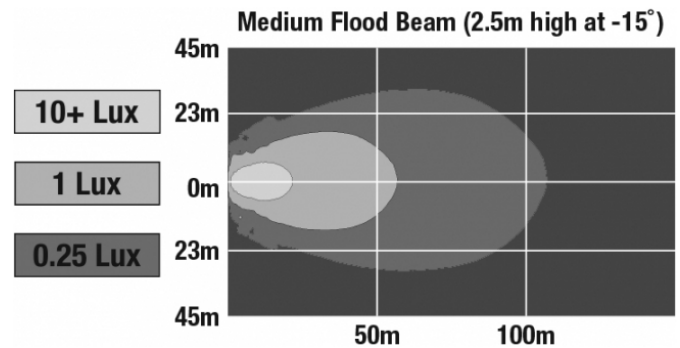

LED Scene Work Lights - Model 523

PRODUCT INFORMATION

| | |
|--------------------------------------|---|
| Description | 12-24V LED Work Light with Medium Flood Beam Pattern |
| Height | 177.55 mm / 6.99 in |
| Width | 253.75 mm / 9.99 in |
| Depth | 88.90 mm / 3.5 in |
| Shape | Rectangular |
| Outer Lens Material | Glass |
| Outer Lens Color | Clear |
| Housing Material | Die-Cast Aluminum |
| Housing Color | Black |
| Mounting Hardware Description | (x1) 1/2"-Mounting Bolt |
| Mounting Type | Universal Pedestal Mount |
| Maximum Operating Temperature | 65 °C / 149 °F |
| Connector or Wiring | Integrated 2-Pin Deutsch Weather-Proof Socket (DT04-2P) |
| Product Weight | 6.72 lbs / 3.05 kgs |
| Shipping Weight | 7.29 lbs / 3.31 kgs |

Buy America Standards
IEC IP67

Eco Friendly

PHOTOMETRIC SPECIFICATIONS

| | |
|--------------------------------------|-----------------------------------|
| Raw Lumen Output | 8,100 |
| Effective Lumen Output | 3,900 |
| Nominal LED Color Temperature | 5000 K |
| Beam Pattern(s) | Forward Lighting - Flood (Medium) |