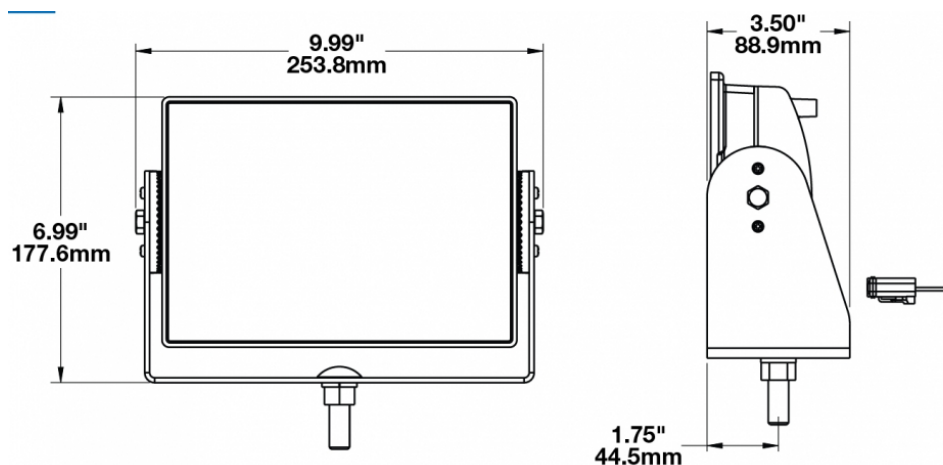

PRODUCT DIMENSIONS

Print date: 2018-11-21

© 2018 J.W. Speaker Corporation • Germantown, WI U.S.A.
www.jwspeaker.com • speaker@jwspeaker.com • 262.251.6660

J.W. SPEAKER
Engineered. Lighting. Solutions.