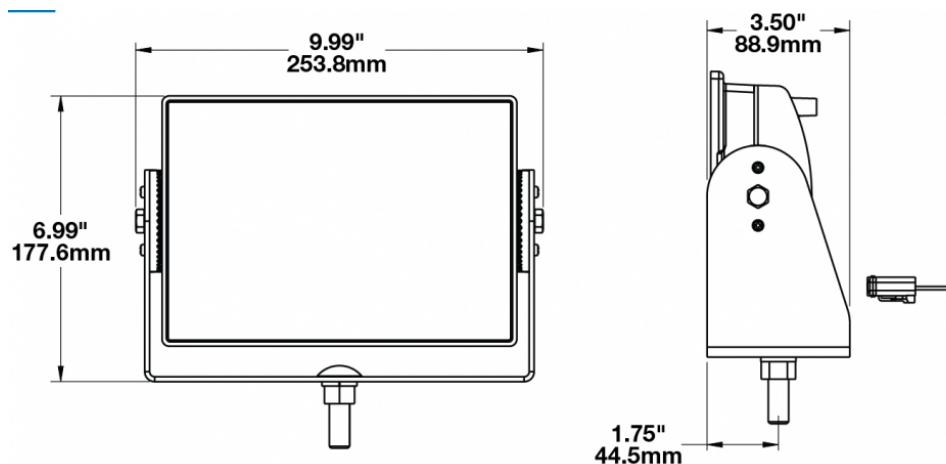

PRODUCT DIMENSIONS

Print date: 2026-04-29

© 2026 J.W. Speaker Corporation • Germantown, WI U.S.A.
www.jwspeaker.com • speaker@jwspeaker.com • 262.251.6660

J.W. SPEAKER
Engineered. Lighting. Solutions.