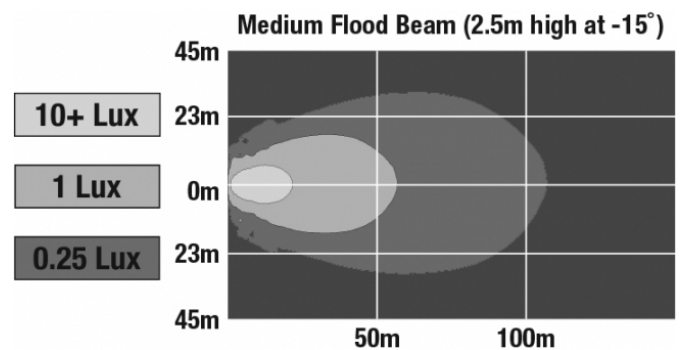

LED Work Light - Model 523

PRODUCT INFORMATION

Description	12-24V LED Work Light with Medium Flood Beam Pattern
Height	177.55 mm / 6.99 in
Width	253.75 mm / 9.99 in
Depth	88.90 mm / 3.5 in
Shape	Rectangular
Outer Lens Material	Glass
Outer Lens Color	Clear
Housing Material	Die-Cast Aluminum
Housing Color	Black
Mounting Hardware Description	(x1) 1/2"-Mounting Bolt
Mounting Type	Universal Pedestal Mount
Maximum Operating Temperature	65 °C / 149 °F
Connector or Wiring	Integrated 2-Pin Deutsch Weather-Proof Socket (DT04-2P)
Product Weight	6.72 lbs / 3.05 kgs

ELECTRICAL SPECIFICATIONS

Input Voltage	12-24V DC
Current Draw	6.7A @ 12V DC 3.7A @ 24V DC

REGULATORY STANDARDS COMPLIANCE

Buy America Standards
IEC IP67

Eco Friendly

PHOTOMETRIC SPECIFICATIONS

Raw Lumen Output	8,100
Effective Lumen Output	3,900
Nominal LED Color Temperature	5000 K
Beam Pattern(s)	Forward Lighting - Flood (Medium)