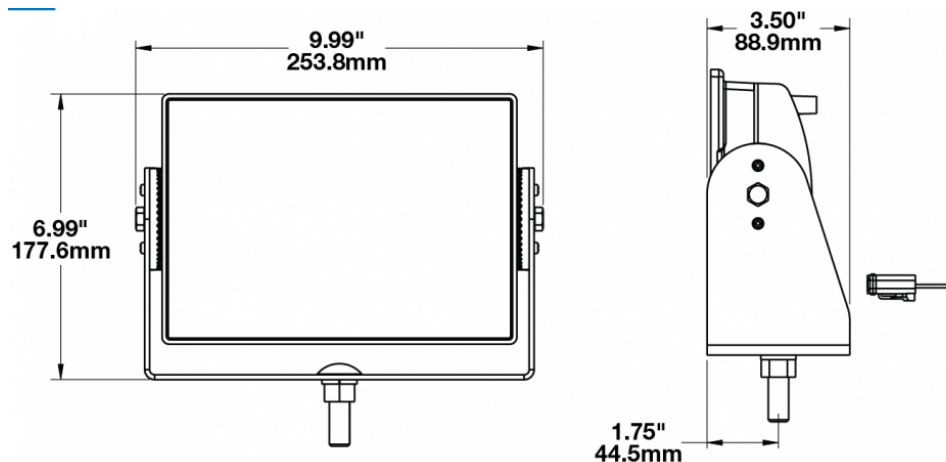

PRODUCT DIMENSIONS

Print date: 2018-02-21

© 2018 J.W. Speaker Corporation • Germantown, WI U.S.A.
www.jwspeaker.com • speaker@jwspeaker.com • 262.251.6660

J.W. SPEAKER
Engineered. Lighting. Solutions.