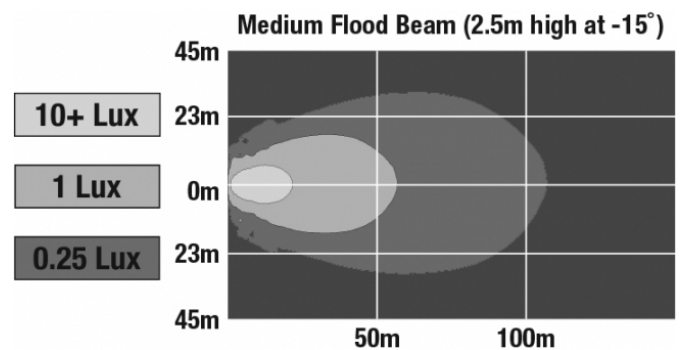

LED Work Light - Model 523

ELECTRICAL SPECIFICATIONS

Input Voltage	12-24V DC
Current Draw	6.7A @ 12V DC 3.7A @ 24V DC

REGULATORY STANDARDS COMPLIANCE

Buy America Standards
IEC IP67

Eco Friendly

PHOTOMETRIC SPECIFICATIONS

Raw Lumen Output	8,100
Effective Lumen Output	3,900
Nominal LED Color Temperature	5000 K
Beam Pattern(s)	Forward Lighting - Flood (Medium)