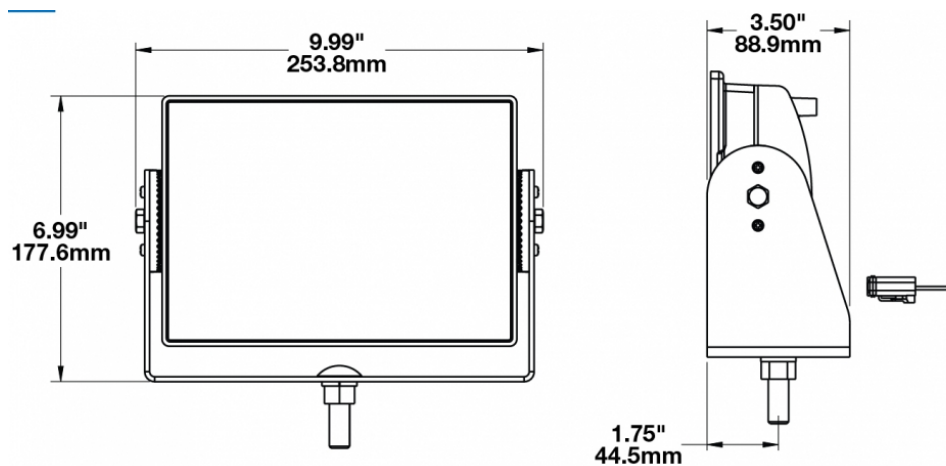

PRODUCT DIMENSIONS

Print date: 2026-06-24

© 2026 J.W. Speaker Corporation • Germantown, WI U.S.A.
www.jwspeaker.com • speaker@jwspeaker.com • 262.251.6660

J.W. SPEAKER
Engineered. Lighting. Solutions.