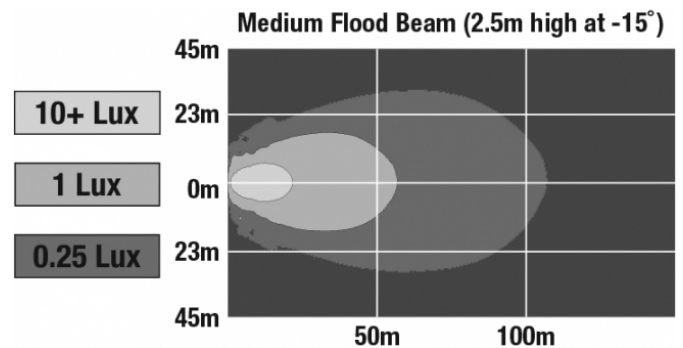

## PRODUCT INFORMATION

<b>Description</b>	12-24V LED Work Light with Medium Flood Beam Pattern
<b>Height</b>	177.55 mm / 6.99 in
<b>Width</b>	253.75 mm / 9.99 in
<b>Depth</b>	88.90 mm / 3.5 in
<b>Shape</b>	Rectangular
<b>Outer Lens Material</b>	Glass
<b>Outer Lens Color</b>	Clear
<b>Housing Material</b>	Die-Cast Aluminum
<b>Housing Color</b>	Black
<b>Mounting Hardware Description</b>	(x1) 1/2"-Mounting Bolt
<b>Mounting Type</b>	Universal Pedestal Mount
<b>Maximum Operating Temperature</b>	65 °C / 149 °F
<b>Connector or Wiring</b>	Integrated 2-Pin Deutsch Weather-Proof Socket (DT04-2P)
<b>Product Weight</b>	6.72 lbs / 3.05 kgs

## PHOTOMETRIC SPECIFICATIONS

<b>Raw Lumen Output</b>	8,100
<b>Effective Lumen Output</b>	3,900
<b>Nominal LED Color Temperature</b>	5000 K
<b>Beam Pattern(s)</b>	Forward Lighting - Flood (Medium)