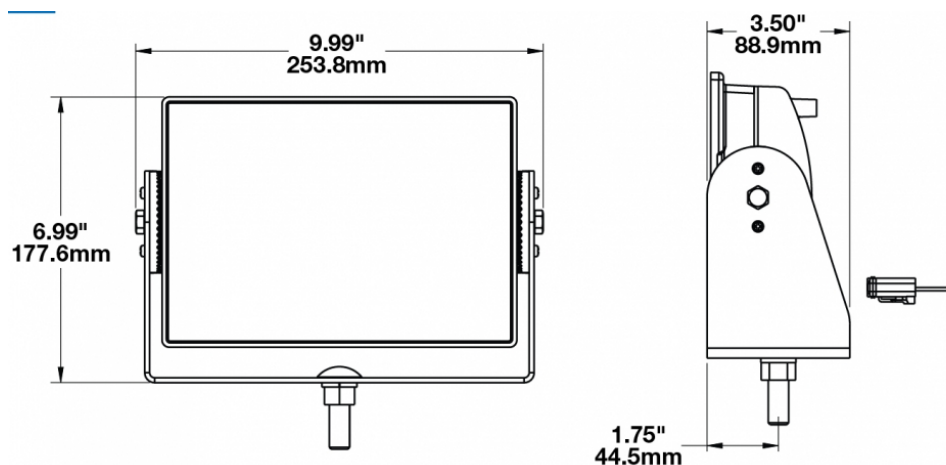

PRODUCT DIMENSIONS

Print date: 2019-02-15

© 2019 J.W. Speaker Corporation • Germantown, WI U.S.A.
www.jwspeaker.com • speaker@jwspeaker.com • 262.251.6660

J.W. SPEAKER
Engineered. Lighting. Solutions.