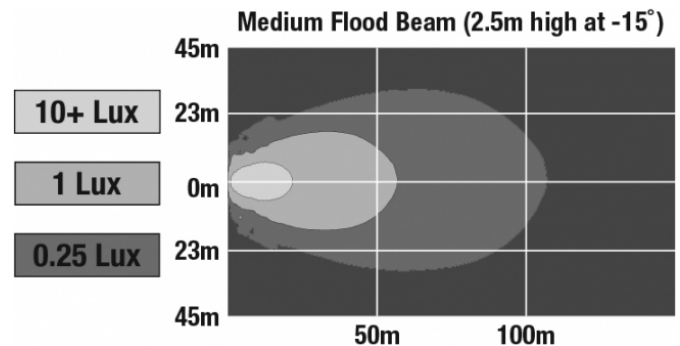

## PHOTOMETRIC SPECIFICATIONS

<b>Raw Lumen Output</b>	8,100
<b>Effective Lumen Output</b>	3,900
<b>Nominal LED Color Temperature</b>	5000 K
<b>Beam Pattern(s)</b>	Forward Lighting - Flood (Medium)