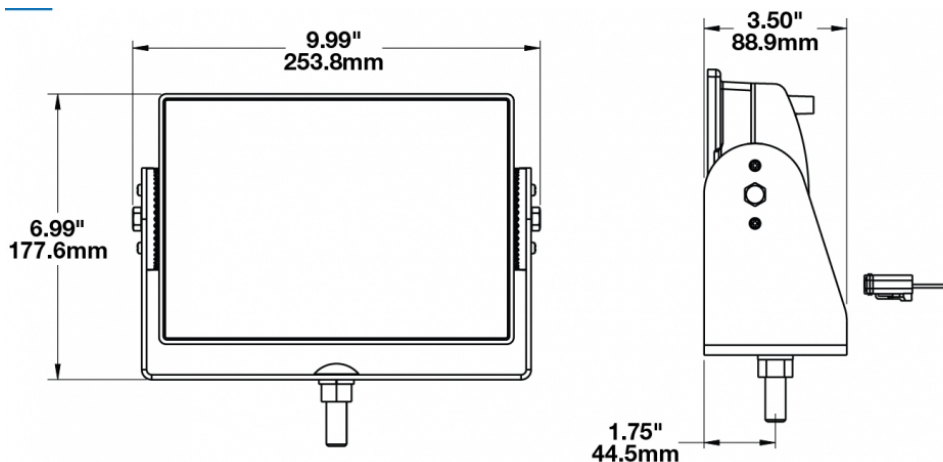

PRODUCT DIMENSIONS

Print date: 2018-06-21

© 2018 J.W. Speaker Corporation • Germantown, WI U.S.A.
www.jwspeaker.com • speaker@jwspeaker.com • 262.251.6660

J.W. SPEAKER
Engineered. Lighting. Solutions.