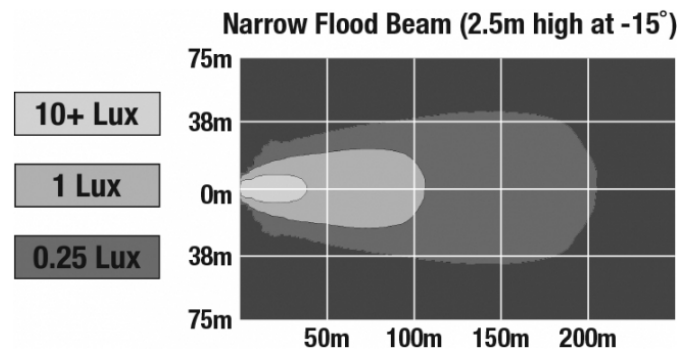

## PHOTOMETRIC SPECIFICATIONS

<b>Raw Lumen Output</b>	8,100
<b>Effective Lumen Output</b>	3,900
<b>Nominal LED Color Temperature</b>	5000 K
<b>Beam Pattern(s)</b>	Forward Lighting - Flood (Narrow)

Print date: 2026-04-23