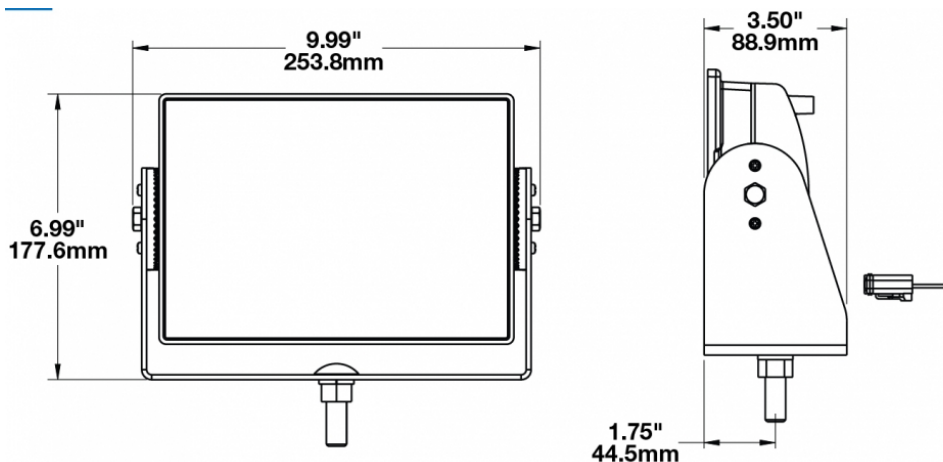

PRODUCT DIMENSIONS

Print date: 2018-04-21

© 2018 J.W. Speaker Corporation • Germantown, WI U.S.A.
www.jwspeaker.com • speaker@jwspeaker.com • 262.251.6660

J.W. SPEAKER
Engineered. Lighting. Solutions.