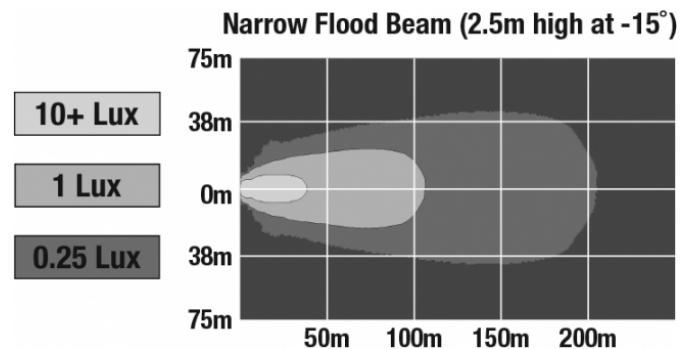

## PHOTOMETRIC SPECIFICATIONS

<b>Raw Lumen Output</b>	8,100
<b>Effective Lumen Output</b>	3,900
<b>Nominal LED Color Temperature</b>	5000 K
<b>Beam Pattern(s)</b>	Forward Lighting - Flood (Narrow)

Print date: 2024-02-29