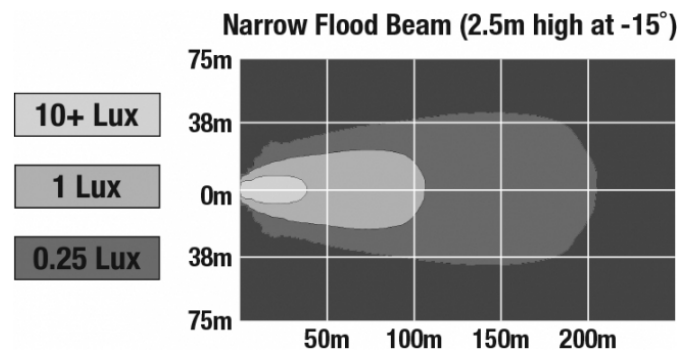

## PHOTOMETRIC SPECIFICATIONS

|                                      |                                   |
|--------------------------------------|-----------------------------------|
| <b>Raw Lumen Output</b>              | 8,100                             |
| <b>Effective Lumen Output</b>        | 3,900                             |
| <b>Nominal LED Color Temperature</b> | 5000 K                            |
| <b>Beam Pattern(s)</b>               | Forward Lighting - Flood (Narrow) |