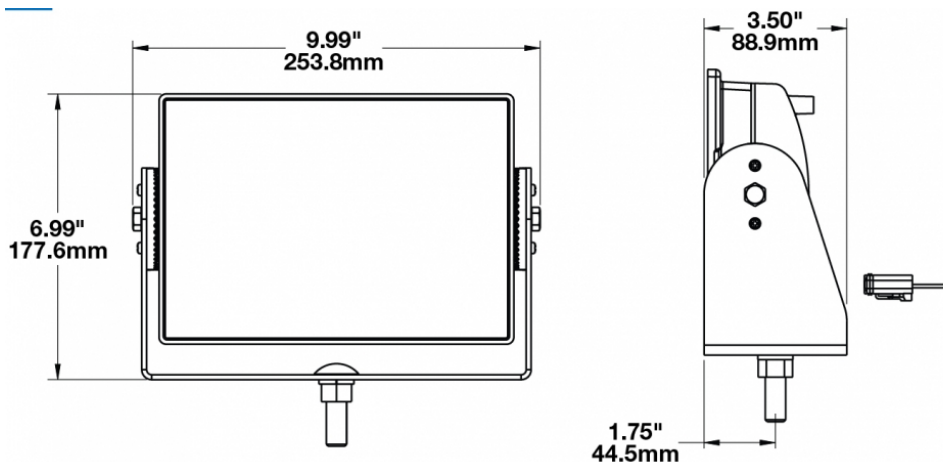

PRODUCT DIMENSIONS

Print date: 2018-08-14

© 2018 J.W. Speaker Corporation • Germantown, WI U.S.A.
www.jwspeaker.com • speaker@jwspeaker.com • 262.251.6660

J.W. SPEAKER
Engineered. Lighting. Solutions.