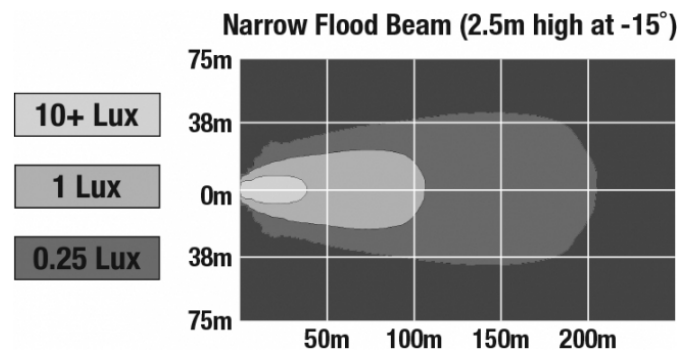

## PHOTOMETRIC SPECIFICATIONS

<b>Raw Lumen Output</b>	8,100
<b>Effective Lumen Output</b>	3,900
<b>Nominal LED Color Temperature</b>	5000 K
<b>Beam Pattern(s)</b>	Forward Lighting - Flood (Narrow)

Print date: 2017-10-19