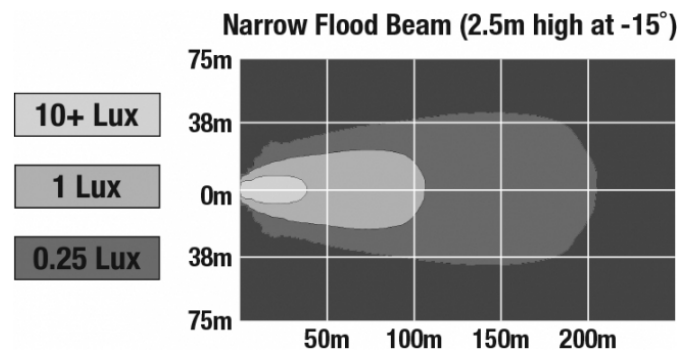

Print date: 2017-10-19

© 2017 J.W. Speaker Corporation • Germantown, WI U.S.A.
www.jwspeaker.com • speaker@jwspeaker.com • 262.251.6660

J.W. SPEAKER
Engineered. Lighting. Solutions.