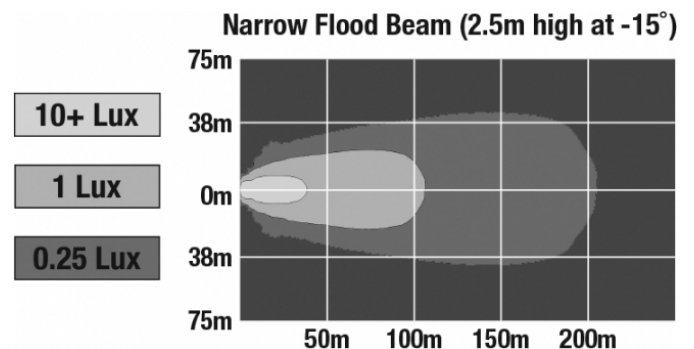

LED Work Light - Model 523

PRODUCT INFORMATION

| | |
|--------------------------------------|---|
| Description | 12-24V LED Work Light with Narrow Flood Beam Pattern & Yellow Housing |
| Height | 177.55 mm / 6.99 in |
| Width | 253.75 mm / 9.99 in |
| Depth | 88.90 mm / 3.5 in |
| Shape | Rectangular |
| Outer Lens Material | Glass |
| Outer Lens Color | Clear |
| Housing Material | Die-Cast Aluminum |
| Housing Color | Yellow |
| Mounting Hardware Description | (x1) 1/2"-Mounting Bolt |
| Mounting Type | Universal Pedestal Mount |
| Connector or Wiring | Integrated 2-Pin Deutsch Weather-Proof Socket (DT04-2P) |
| Product Weight | 6.72 lbs / 3.05 kgs |
| Shipping Weight | 8.40 lbs / 3.81 kgs |

REGULATORY STANDARDS COMPLIANCE

Buy America Standards
IEC IP69K

Eco Friendly

PHOTOMETRIC SPECIFICATIONS

| | |
|--------------------------------------|-----------------------------------|
| Raw Lumen Output | 8,100 |
| Effective Lumen Output | 3,900 |
| Nominal LED Color Temperature | 5000 K |
| Beam Pattern(s) | Forward Lighting - Flood (Narrow) |