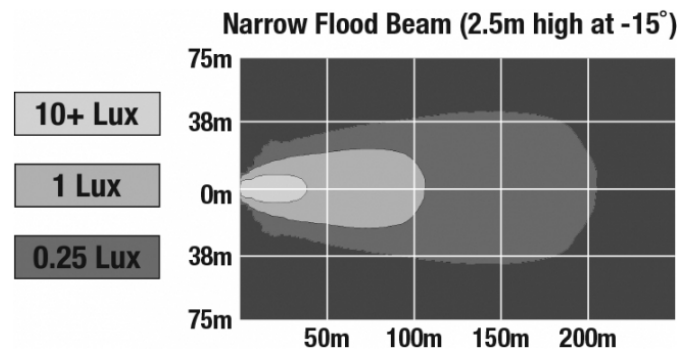

## PHOTOMETRIC SPECIFICATIONS

<b>Raw Lumen Output</b>	8,100
<b>Effective Lumen Output</b>	3,900
<b>Nominal LED Color Temperature</b>	5000 K
<b>Beam Pattern(s)</b>	Forward Lighting - Flood (Narrow)

Print date: 2026-06-09