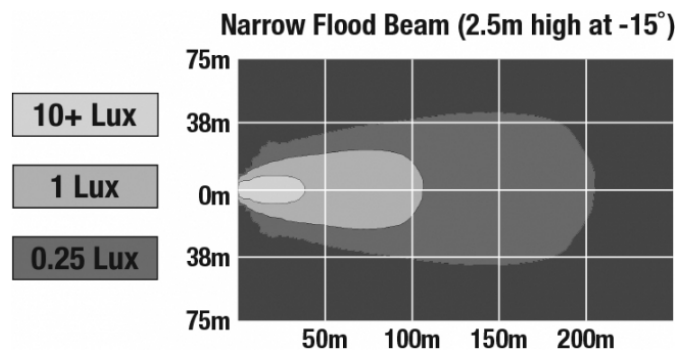

## PHOTOMETRIC SPECIFICATIONS

<b>Raw Lumen Output</b>	8,100
<b>Effective Lumen Output</b>	3,900
<b>Nominal LED Color Temperature</b>	5000 K
<b>Beam Pattern(s)</b>	Forward Lighting - Flood (Narrow)

Print date: 2018-08-14