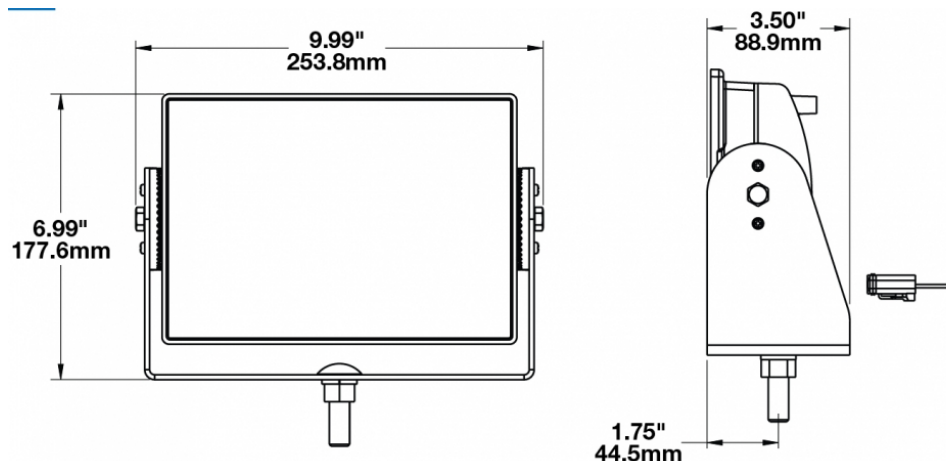

PRODUCT DIMENSIONS

Print date: 2023-12-09

© 2023 J.W. Speaker Corporation • Germantown, WI U.S.A.
www.jwspeaker.com • speaker@jwspeaker.com • 262.251.6660

J.W. SPEAKER
Engineered. Lighting. Solutions.