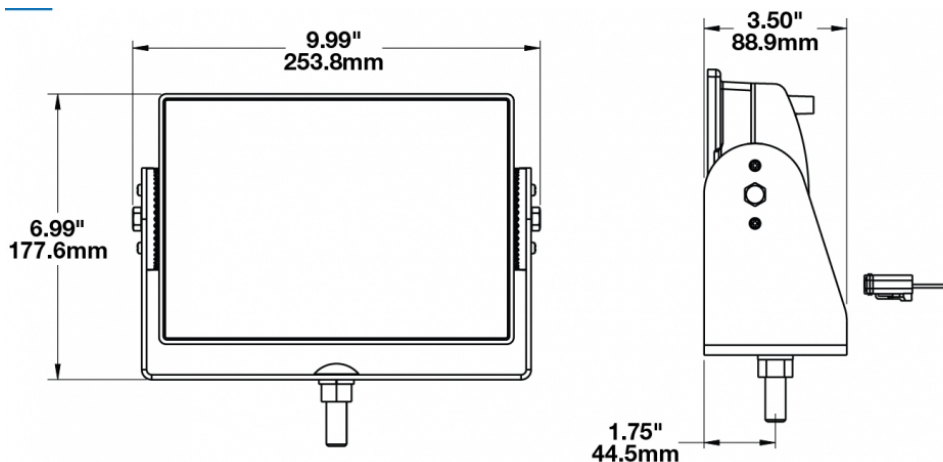

## PRODUCT INFORMATION

<b>Description</b>	12-24V LED Work Light with Wide Flood Beam Pattern & Yellow Housing
<b>Height</b>	177.55 mm / 6.99 in
<b>Width</b>	253.75 mm / 9.99 in
<b>Depth</b>	88.90 mm / 3.5 in
<b>Shape</b>	Rectangular
<b>Outer Lens Material</b>	Glass
<b>Outer Lens Color</b>	Clear
<b>Housing Material</b>	Die-Cast Aluminum
<b>Housing Color</b>	Yellow
<b>Mounting Hardware Description</b>	(x1) 1/2"-Mounting Bolt
<b>Mounting Type</b>	Universal Pedestal Mount
<b>Connector or Wiring</b>	Integrated 2-Pin Deutsch Weather-Proof Socket (DT04-2P)
<b>Product Weight</b>	6.72 lbs / 3.05 kgs
<b>Shipping Weight</b>	8.40 lbs / 3.81 kgs