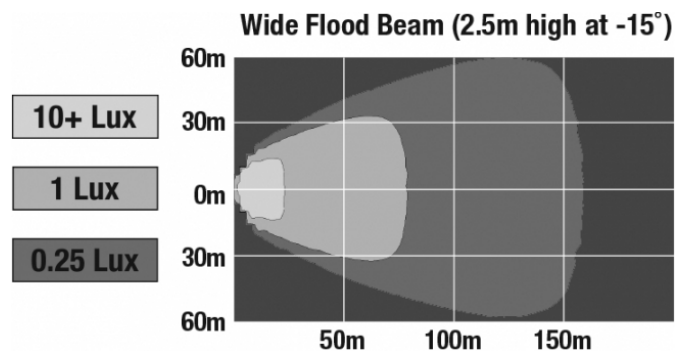

Print date: 2017-10-21

© 2017 J.W. Speaker Corporation • Germantown, WI U.S.A.
www.jwspeaker.com • speaker@jwspeaker.com • 262.251.6660

J.W. SPEAKER®
Engineered. Lighting. Solutions.