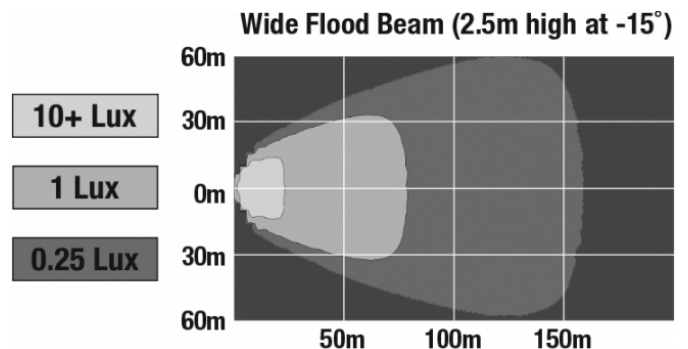

LED Scene Work Lights - Model 523

PRODUCT INFORMATION

Description	12-24V LED Work Light with Wide Flood Beam Pattern & Yellow Housing
Height	177.55 mm / 6.99 in
Width	253.75 mm / 9.99 in
Depth	88.90 mm / 3.5 in
Shape	Rectangular
Outer Lens Material	Glass
Outer Lens Color	Clear
Housing Material	Die-Cast Aluminum
Housing Color	Yellow
Mounting Hardware Description	(x1) 1/2"-Mounting Bolt
Mounting Type	Universal Pedestal Mount
Connector or Wiring	Integrated 2-Pin Deutsch Weather-Proof Socket (DT04-2P)
Product Weight	6.72 lbs / 3.05 kgs
Shipping Weight	8.40 lbs / 3.81 kgs

REGULATORY STANDARDS COMPLIANCE

Buy America Standards
IEC IP69K

Eco Friendly

PHOTOMETRIC SPECIFICATIONS

Raw Lumen Output	8,100
Effective Lumen Output	3,900
Nominal LED Color Temperature	5000 K
Beam Pattern(s)	Forward Lighting - Flood (Wide)