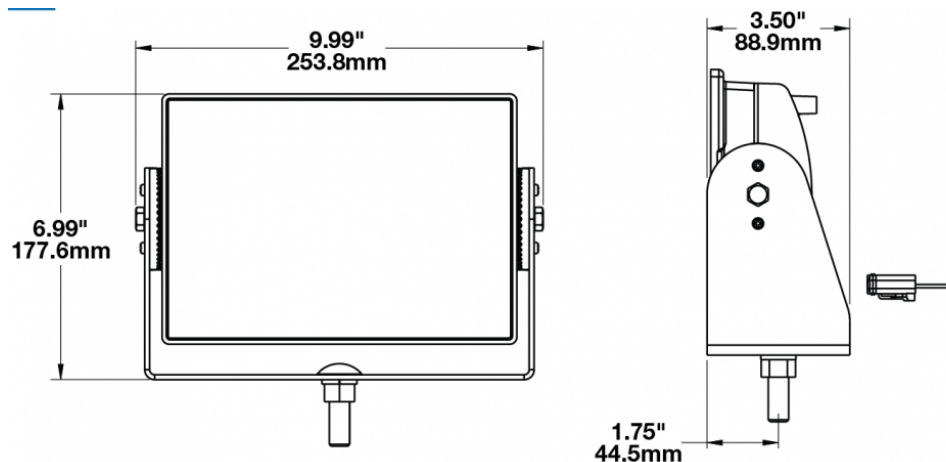

PRODUCT DIMENSIONS

Print date: 2017-06-24

© 2017 J.W. Speaker Corporation • Germantown, WI U.S.A.
www.jwspeaker.com • speaker@jwspeaker.com • 262.251.6660

J.W. SPEAKER
Engineered. Lighting. Solutions.