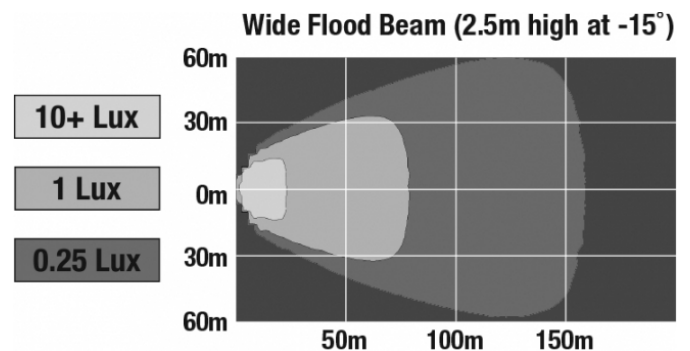

## PRODUCT INFORMATION

<b>Description</b>	12-24V LED Work Light with Wide Flood Beam Pattern & Yellow Housing
<b>Height</b>	177.55 mm / 6.99 in
<b>Width</b>	253.75 mm / 9.99 in
<b>Depth</b>	88.90 mm / 3.5 in
<b>Shape</b>	Rectangular
<b>Outer Lens Material</b>	Glass
<b>Outer Lens Color</b>	Clear
<b>Housing Material</b>	Die-Cast Aluminum
<b>Housing Color</b>	Yellow
<b>Mounting Hardware Description</b>	(x1) 1/2"-Mounting Bolt
<b>Mounting Type</b>	Universal Pedestal Mount
<b>Connector or Wiring</b>	Integrated 2-Pin Deutsch Weather-Proof Socket (DT04-2P)
<b>Product Weight</b>	6.72 lbs / 3.05 kgs

## PHOTOMETRIC SPECIFICATIONS

<b>Raw Lumen Output</b>	8,100
<b>Effective Lumen Output</b>	3,900
<b>Nominal LED Color Temperature</b>	5000 K
<b>Beam Pattern(s)</b>	Forward Lighting - Flood (Wide)

Print date: 2017-06-24