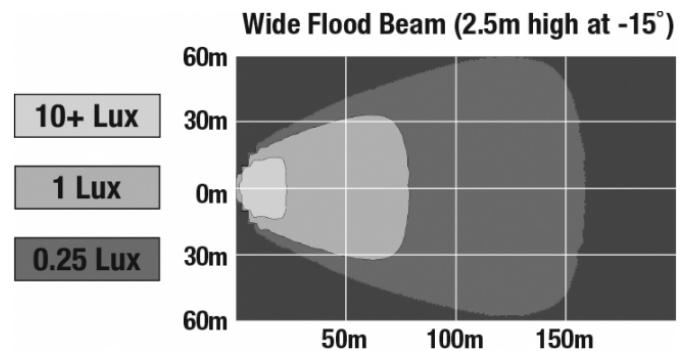

LED Scene Work Lights - Model 523

PRODUCT INFORMATION

Description	12-24V LED Work Light with Wide Flood Beam Pattern & Yellow Housing
Height	177.55 mm / 6.99 in
Width	253.75 mm / 9.99 in
Depth	88.90 mm / 3.5 in
Shape	Rectangular
Outer Lens Material	Glass
Outer Lens Color	Clear
Housing Material	Die-Cast Aluminum
Housing Color	Yellow
Mounting Hardware Description	(x1) 1/2"-Mounting Bolt
Mounting Type	Universal Pedestal Mount
Connector or Wiring	Integrated 2-Pin Deutsch Weather-Proof Socket (DT04-2P)
Product Weight	6.72 lbs / 3.05 kgs
Shipping Weight	8.40 lbs / 3.81 kgs

REGULATORY STANDARDS COMPLIANCE

Buy America Standards
IEC IP69K

Eco Friendly

PHOTOMETRIC SPECIFICATIONS

Raw Lumen Output	8,100
Effective Lumen Output	3,900
Nominal LED Color Temperature	5000 K
Beam Pattern(s)	Forward Lighting - Flood (Wide)