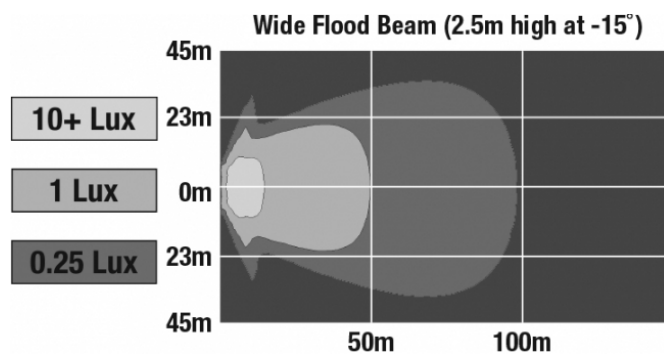

LED Work Light - Model 523

PRODUCT INFORMATION

Description	12-24V LED Wide Flood Beam with Magnetic Mount and Handy Carrying Case
Height	279.15 mm / 10.99 in
Width	287.02 mm / 11.3 in
Depth	127.00 mm / 5 in
Shape	Rectangular
Outer Lens Material	Polycarbonate
Outer Lens Color	Clear
Housing Material	Die-Cast Aluminum
Housing Color	Black
Mounting Type	Magnetic Mount
Minimum Operating Temperature	-40 °C / -40 °F
Maximum Operating Temperature	65 °C / 149 °F
Connector or Wiring	Integrated 2-Pin Deutsch Weather-Proof Socket (DT04-2P), 2-Pin Deutsch Weather-Proof Plug (DT06-2S)
Product Weight	8.81 lbs / 4 kgs

Input Voltage	12-24V DC
Current Draw	6.7A @ 12V DC 3.7A @ 24V DC

REGULATORY STANDARDS COMPLIANCE

Buy America Standards
IEC IP67

Eco Friendly

PHOTOMETRIC SPECIFICATIONS

Raw Lumen Output	8,100
Effective Lumen Output	3,900
Nominal LED Color Temperature	5000 K
Beam Pattern(s)	Forward Lighting - Flood (Wide)