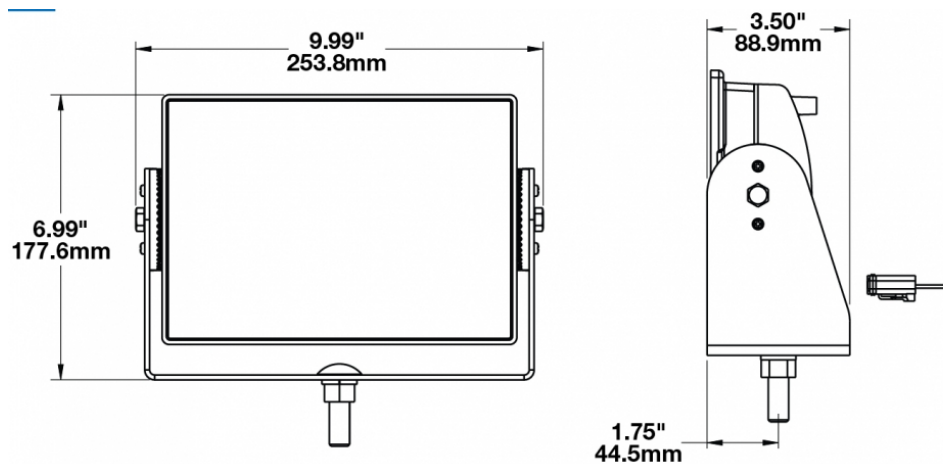

PRODUCT DIMENSIONS

Print date: 2018-05-20

© 2018 J.W. Speaker Corporation • Germantown, WI U.S.A.
www.jwspeaker.com • speaker@jwspeaker.com • 262.251.6660