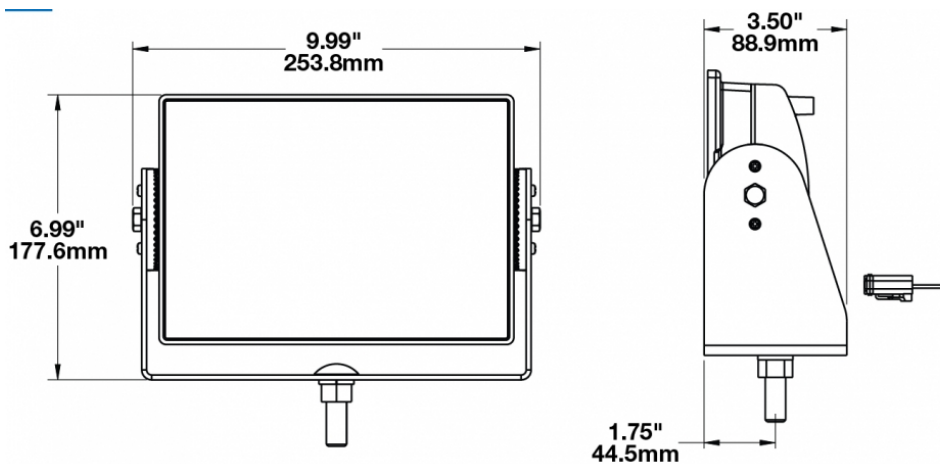

PRODUCT DIMENSIONS

Print date: 2018-05-20

© 2018 J.W. Speaker Corporation • Germantown, WI U.S.A.
www.jwspeaker.com • speaker@jwspeaker.com • 262.251.6660

J.W. SPEAKER
Engineered. Lighting. Solutions.