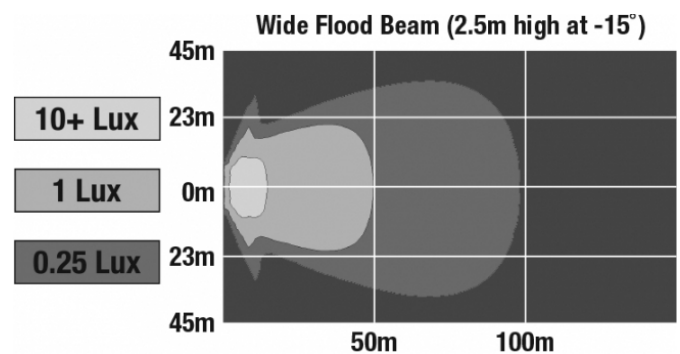

## PHOTOMETRIC SPECIFICATIONS

<b>Raw Lumen Output</b>	8,100
<b>Effective Lumen Output</b>	3,900
<b>Nominal LED Color Temperature</b>	5000 K
<b>Beam Pattern(s)</b>	Forward Lighting - Flood (Wide)