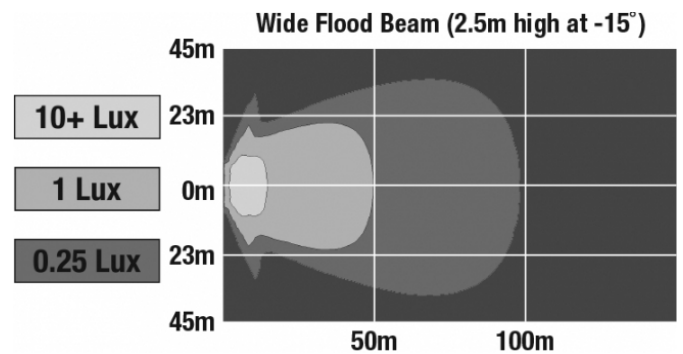

## PHOTOMETRIC SPECIFICATIONS

<b>Raw Lumen Output</b>	8,100
<b>Effective Lumen Output</b>	3,900
<b>Beam Pattern(s)</b>	Forward Lighting - Flood (Wide)

Print date: 2017-11-23

© 2017 J.W. Speaker Corporation • Germantown, WI U.S.A.  
www.jwspeaker.com • speaker@jwspeaker.com • 262.251.6660