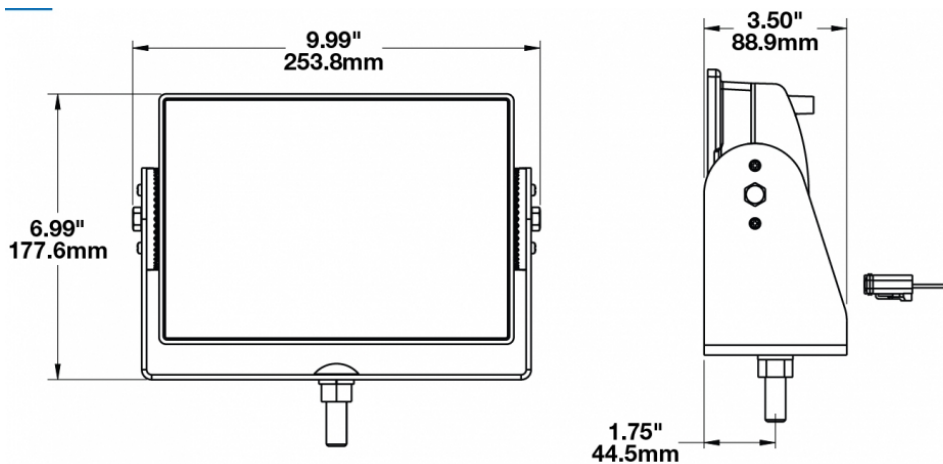

PRODUCT DIMENSIONS

Print date: 2017-11-23

© 2017 J.W. Speaker Corporation • Germantown, WI U.S.A.
www.jwspeaker.com • speaker@jwspeaker.com • 262.251.6660

J.W. SPEAKER
Engineered. Lighting. Solutions.