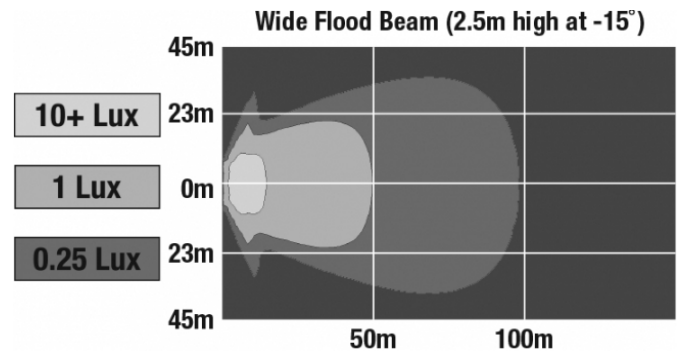

LED Scene Work Lights - Model 523

PRODUCT INFORMATION

Description	12-24V LED Work Light with Wide Flood Beam Pattern
Height	155.70 mm / 6.13 in
Width	220.98 mm / 8.7 in
Depth	66.04 mm / 2.6 in
Shape	Rectangular
Outer Lens Material	Glass
Outer Lens Color	Clear
Housing Material	Die-Cast Aluminum
Housing Color	Black
Mounting Type	Flush Mount
Minimum Operating Temperature	-40 °C / -40 °F
Maximum Operating Temperature	65 °C / 149 °F
Connector or Wiring	Integrated 2-Pin Deutsch Weather-Proof Socket (DT04-2P)
Mating Connector	2-Pin Deutsch Weather-Proof Plug (DT06-2S)
Product Weight	4.10 lbs / 1.86 kgs
Shipping Weight	4.68 lbs / 2.12 kgs

PHOTOMETRIC SPECIFICATIONS

Raw Lumen Output	8,100
Effective Lumen Output	3,900
Nominal LED Color Temperature	5000 K
Beam Pattern(s)	Forward Lighting - Flood (Wide)

APPLICATIONS

PRODUCT WARNINGS

For California residents: