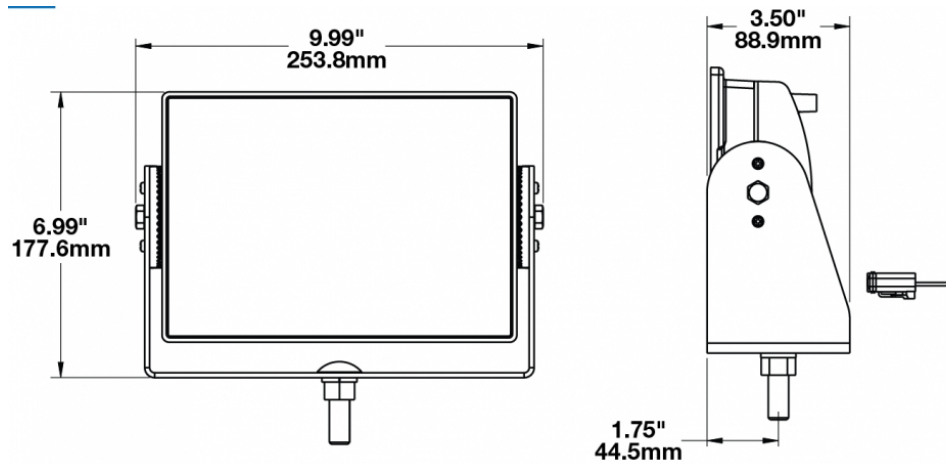

## PRODUCT INFORMATION

<b>Description</b>	12-24V LED Work Light with Wide Flood Beam Pattern
<b>Height</b>	155.70 mm / 6.13 in
<b>Width</b>	220.98 mm / 8.7 in
<b>Depth</b>	66.04 mm / 2.6 in
<b>Shape</b>	Rectangular
<b>Outer Lens Material</b>	Glass
<b>Outer Lens Color</b>	Clear
<b>Housing Material</b>	Die-Cast Aluminum
<b>Housing Color</b>	Black
<b>Mounting Type</b>	Flush Mount
<b>Minimum Operating Temperature</b>	-40 °C / -40 °F
<b>Maximum Operating Temperature</b>	65 °C / 149 °F
<b>Connector or Wiring</b>	Integrated 2-Pin Deutsch Weather-Proof Socket (DT04-2P)
<b>Mating Connector</b>	2-Pin Deutsch Weather-Proof Plug (DT06-2S)
<b>Product Weight</b>	4.10 lbs / 1.86 kgs
<b>Shipping Weight</b>	4.68 lbs / 2.12 kgs

## PRODUCT DIMENSIONS