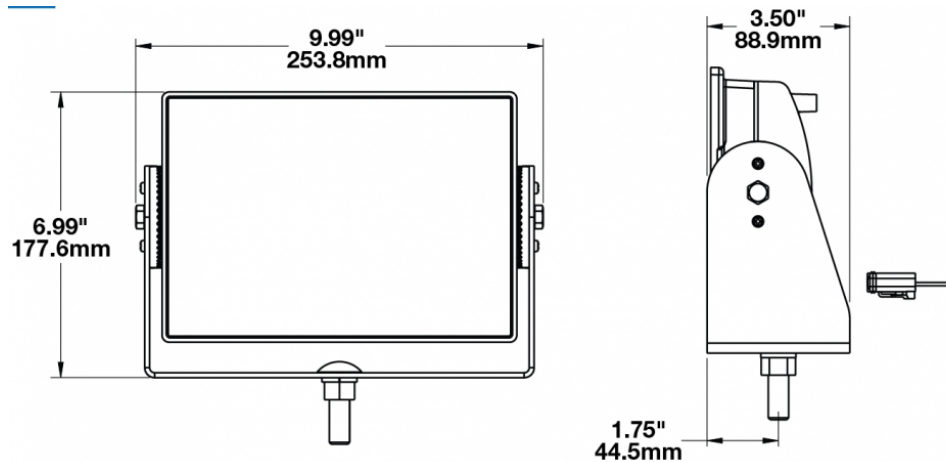

LED Scene Work Lights - Model 523

PRODUCT INFORMATION

Description	12-24V LED Work Light with Wide Flood Beam Pattern
Height	155.70 mm / 6.13 in
Width	220.98 mm / 8.7 in
Depth	66.04 mm / 2.6 in
Shape	Rectangular
Outer Lens Material	Glass
Outer Lens Color	Clear
Housing Material	Die-Cast Aluminum
Housing Color	Black
Mounting Type	Flush Mount
Minimum Operating Temperature	-40 °C / -40 °F
Maximum Operating Temperature	65 °C / 149 °F
Connector or Wiring	Integrated 2-Pin Deutsch Weather-Proof Socket (DT04-2P)
Mating Connector	2-Pin Deutsch Weather-Proof Plug (DT06-2S)
Product Weight	4.10 lbs / 1.86 kgs
Shipping Weight	4.68 lbs / 2.12 kgs

PRODUCT DIMENSIONS

ELECTRICAL SPECIFICATIONS

Input Voltage	12-24V DC
Red Wire	Positive
Black Wire	Negative
Current Draw	6.7A @ 12V DC 3.7A @ 24V DC

REGULATORY STANDARDS COMPLIANCE

Buy America Standards
IEC IP67

PHOTOMETRIC SPECIFICATIONS

Raw Lumen Output	8,100
Effective Lumen Output	3,900
Nominal LED Color Temperature	5000 K
Beam Pattern(s)	Forward Lighting - Flood (Wide)

APPLICATIONS

PRODUCT WARNINGS

For California residents: