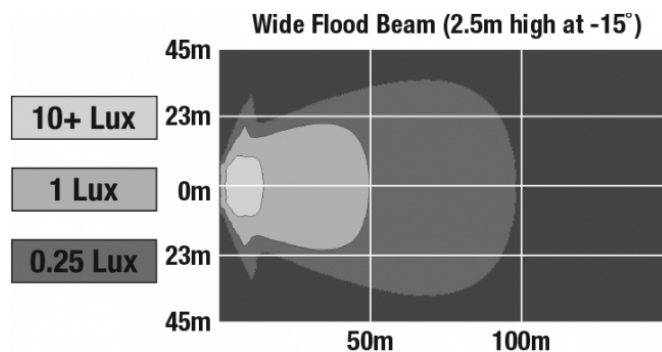

## PRODUCT INFORMATION

<b>Description</b>	12-24V LED Work Light with Wide Flood Beam Pattern
<b>Height</b>	155.70 mm / 6.13 in
<b>Width</b>	220.98 mm / 8.7 in
<b>Depth</b>	66.04 mm / 2.6 in
<b>Shape</b>	Rectangular
<b>Outer Lens Material</b>	Glass
<b>Outer Lens Color</b>	Clear
<b>Housing Material</b>	Die-Cast Aluminum
<b>Housing Color</b>	Black
<b>Mounting Type</b>	Flush Mount
<b>Minimum Operating Temperature</b>	-40 °C / -40 °F
<b>Maximum Operating Temperature</b>	65 °C / 149 °F
<b>Connector or Wiring</b>	Integrated 2-Pin Deutsch Weather-Proof Socket (DT04-2P)
<b>Mating Connector</b>	2-Pin Deutsch Weather-Proof Plug (DT06-2S)
<b>Product Weight</b>	4.10 lbs / 1.86 kgs
<b>Shipping Weight</b>	4.68 lbs / 2.12 kgs

## PRODUCT DIMENSIONS

## PHOTOMETRIC SPECIFICATIONS

<b>Raw Lumen Output</b>	8,100
<b>Effective Lumen Output</b>	3,900
<b>Nominal LED Color Temperature</b>	5000 K
<b>Beam Pattern(s)</b>	Forward Lighting - Flood (Wide)