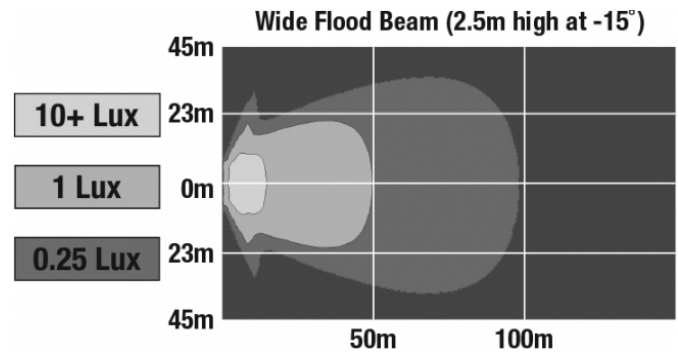

LED Scene Work Lights - Model 523

PRODUCT INFORMATION

Description	12-24V LED Work Light with Wide Flood Beam Pattern
Height	155.70 mm / 6.13 in
Width	220.98 mm / 8.7 in
Depth	66.04 mm / 2.6 in
Shape	Rectangular
Outer Lens Material	Glass
Outer Lens Color	Clear
Housing Material	Die-Cast Aluminum
Housing Color	Black
Mounting Type	Flush Mount
Minimum Operating Temperature	-40 °C / -40 °F
Maximum Operating Temperature	65 °C / 149 °F
Connector or Wiring	Integrated 2-Pin Deutsch Weather-Proof Socket (DT04-2P)
Mating Connector	2-Pin Deutsch Weather-Proof Plug (DT06-2S)
Product Weight	4.10 lbs / 1.86 kgs
Shipping Weight	4.68 lbs / 2.12 kgs

LED Scene Work Lights - Model 523

PHOTOMETRIC SPECIFICATIONS

Raw Lumen Output	8,100
Effective Lumen Output	3,900
Nominal LED Color Temperature	5000 K
Beam Pattern(s)	Forward Lighting - Flood (Wide)

APPLICATIONS