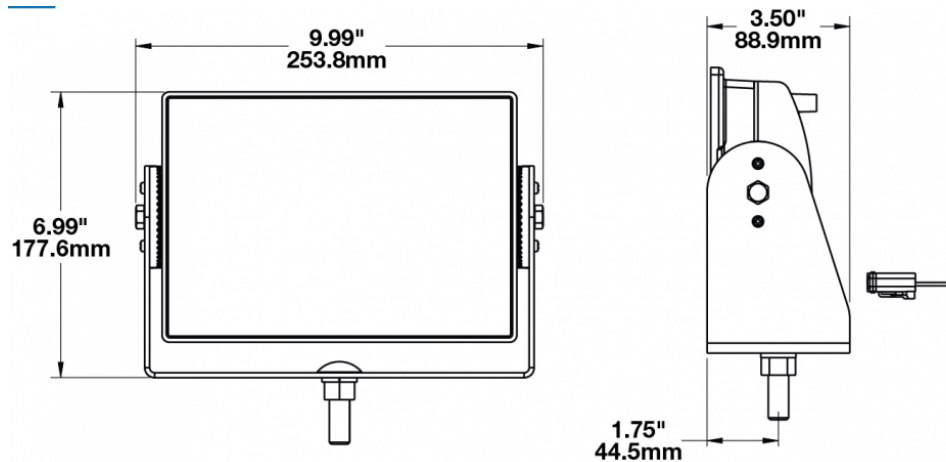

LED Scene Work Lights - Model 523

PRODUCT DIMENSIONS

ELECTRICAL SPECIFICATIONS

Input Voltage	12-24V DC
Red Wire	Positive
Black Wire	Negative
Current Draw	6.7A @ 12V DC 3.7A @ 24V DC