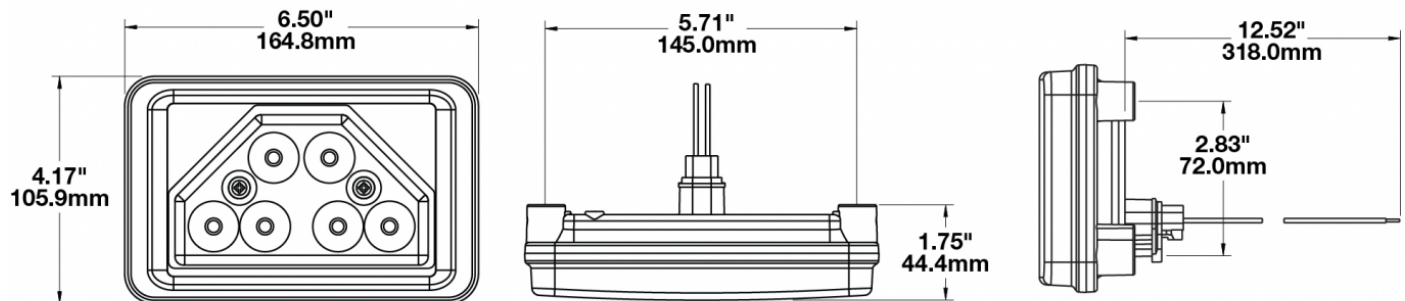

LED Work Light - Model 518

PRODUCT INFORMATION

Description	12-24V LED Flood Beam Pattern & Low Profile Mount
Product Weight	0.75 lbs / 0.34 kgs
Shipping Weight	1.90 lbs / 0.86 kgs

PRODUCT DIMENSIONS

Print date: 2026-07-11