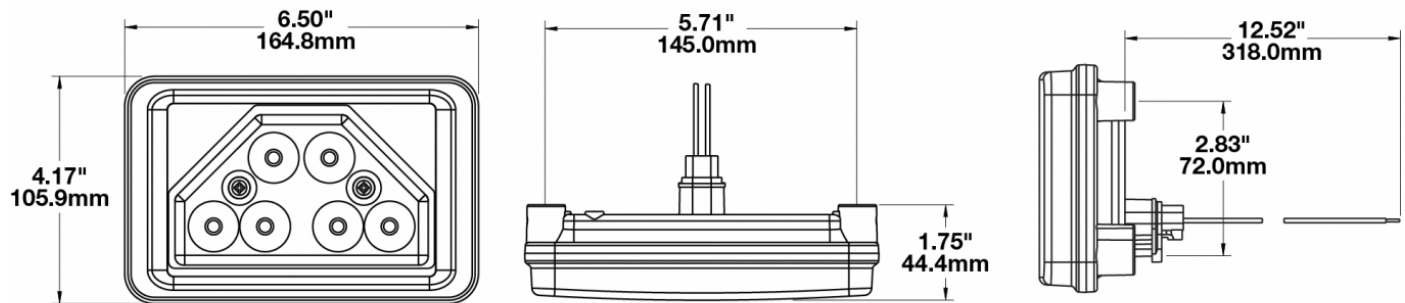

LED Work Light - Model 518

PRODUCT INFORMATION

Description	12-24V LED Flood Beam Pattern & Low Profile Mount
Product Weight	0.75 lbs / 0.34 kgs
Shipping Weight	1.90 lbs / 0.86 kgs

PRODUCT DIMENSIONS

Print date: 2024-02-29

Part Number
1300392

12-24V LED Work Light
with Trapezoid Beam
Pattern & Rubber
Shock Mount