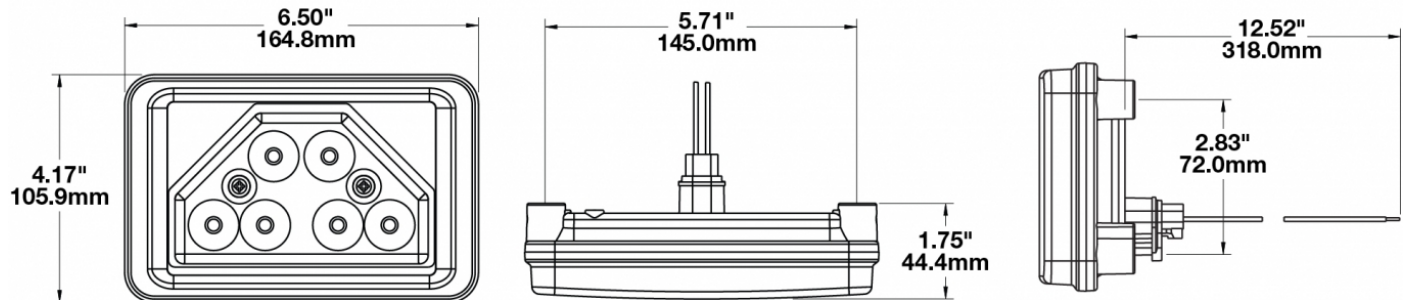

## PRODUCT INFORMATION

<b>Description</b>	12-24V LED Work Light with Flood Beam Pattern & Low Profile Mount
<b>Height</b>	105.92 mm / 4.17 in
<b>Width</b>	165.10 mm / 6.5 in
<b>Depth</b>	44.45 mm / 1.75 in
<b>Shape</b>	Rectangular
<b>Outer Lens Material</b>	Polycarbonate
<b>Outer Lens Color</b>	Clear
<b>Housing Material</b>	Polycarbonate
<b>Housing Color</b>	Chrome
<b>Mounting Hardware Description</b>	(x3) 10-16 x 2.37 Screws
<b>Mounting Type</b>	Low Profile Mount
<b>Minimum Operating Temperature</b>	-40 °C / -40 °F
<b>Maximum Operating Temperature</b>	65 °C / 149 °F
<b>Connector or Wiring</b>	Integrated 2-Pin Deutsch Weather-Proof Socket (DT04-2P)
<b>Mating Connector</b>	2-Pin Deutsch Weather-Proof Plug (DT06-2S)
<b>Product Weight</b>	1.00 lbs / 0.45 kgs

## PRODUCT DIMENSIONS