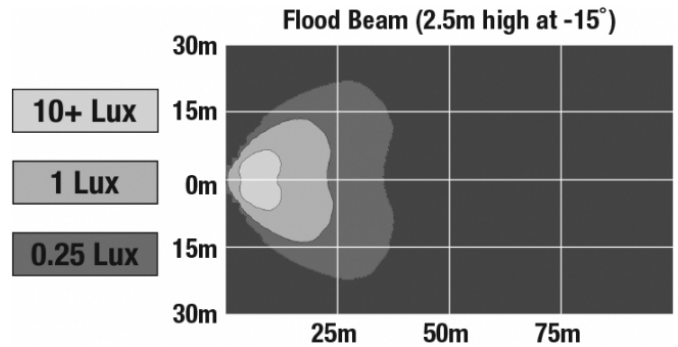

LED Work Light - Model 518

PHOTOMETRIC SPECIFICATIONS

Raw Lumen Output	1,700
Effective Lumen Output	1,000
Nominal LED Color Temperature	5000 K
Beam Pattern(s)	Forward Lighting - Flood (Standard)