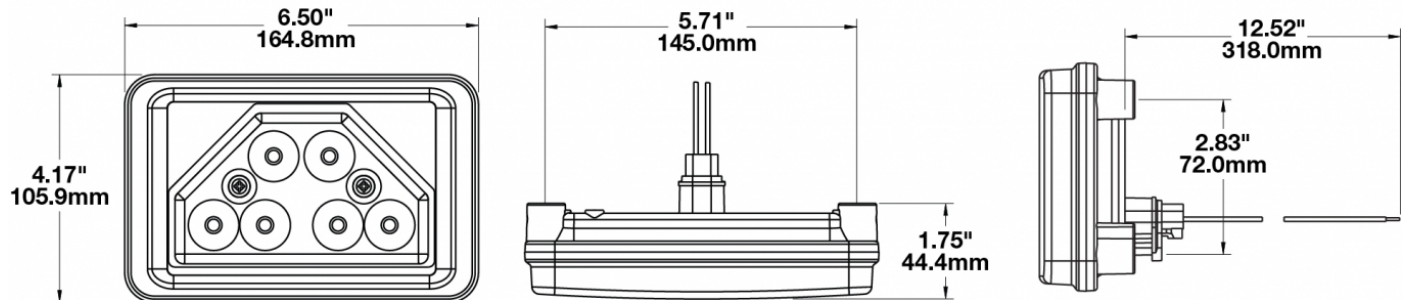

## PRODUCT INFORMATION

<b>Description</b>	12-24V LED Work Light with Flood Beam Pattern & Low Profile Mount
<b>Height</b>	105.92 mm / 4.17 in
<b>Width</b>	165.10 mm / 6.5 in
<b>Depth</b>	44.45 mm / 1.75 in
<b>Shape</b>	Rectangular
<b>Outer Lens Material</b>	Polycarbonate
<b>Outer Lens Color</b>	Clear
<b>Housing Material</b>	Polycarbonate
<b>Housing Color</b>	Chrome
<b>Mounting Hardware Description</b>	(x3) 10-16 x 2.37 Screws
<b>Mounting Type</b>	Low Profile Mount
<b>Minimum Operating Temperature</b>	-40 °C / -40 °F
<b>Maximum Operating Temperature</b>	65 °C / 149 °F
<b>Connector or Wiring</b>	Integrated 2-Pin Deutsch Weather-Proof Socket (DT04-2P)
<b>Mating Connector</b>	2-Pin Deutsch Weather-Proof Plug (DT06-2S)
<b>Product Weight</b>	0.75 lbs / 0.34 kgs
<b>Shipping Weight</b>	1.90 lbs / 0.86 kgs

## PRODUCT DIMENSIONS