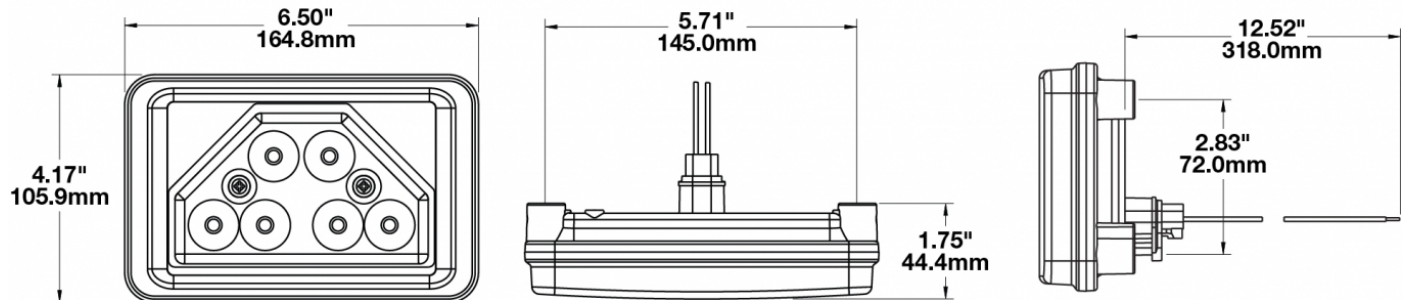

## PRODUCT INFORMATION

---

<b>Description</b>	12-24V LED Work Light with Flood Beam Pattern & Low Profile Mount
<b>Height</b>	105.92 mm / 4.17 in
<b>Width</b>	165.10 mm / 6.5 in
<b>Depth</b>	44.45 mm / 1.75 in
<b>Shape</b>	Rectangular
<b>Outer Lens Material</b>	Polycarbonate
<b>Outer Lens Color</b>	Clear
<b>Housing Material</b>	Polycarbonate
<b>Housing Color</b>	Chrome
<b>Mounting Hardware Description</b>	(x3) 10-16 x 2.37 Screws
<b>Mounting Type</b>	Low Profile Mount
<b>Minimum Operating Temperature</b>	-40 °C / -40 °F
<b>Maximum Operating Temperature</b>	65 °C / 149 °F
<b>Connector or Wiring</b>	Integrated 2-Pin Deutsch Weather-Proof Socket (DT04-2P)
<b>Mating Connector</b>	2-Pin Deutsch Weather-Proof Plug (DT06-2S)
<b>Product Weight</b>	1.00 lbs / 0.45 kgs

## PRODUCT DIMENSIONS