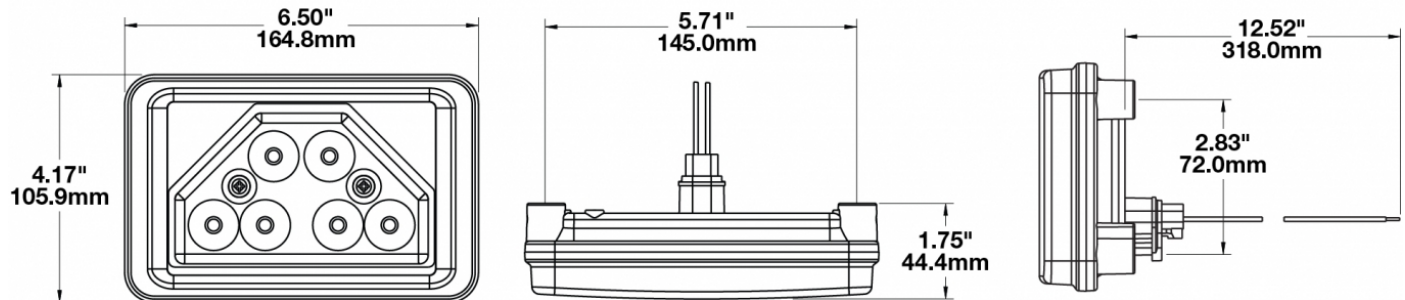

## PRODUCT INFORMATION

---

<b>Description</b>	12-24V LED Work Light with Flood Beam Pattern & Low Profile Mount
<b>Height</b>	105.92 mm / 4.17 in
<b>Width</b>	165.10 mm / 6.5 in
<b>Depth</b>	44.45 mm / 1.75 in
<b>Shape</b>	Rectangular
<b>Outer Lens Material</b>	Polycarbonate
<b>Outer Lens Color</b>	Clear
<b>Housing Material</b>	Polycarbonate
<b>Housing Color</b>	Chrome
<b>Mounting Hardware Description</b>	(x3) 10-16 x 2.37 Screws
<b>Mounting Type</b>	Low Profile Mount
<b>Minimum Operating Temperature</b>	-40 °C / -40 °F
<b>Maximum Operating Temperature</b>	65 °C / 149 °F
<b>Connector or Wiring</b>	Integrated 2-Pin Deutsch Weather-Proof Socket (DT04-2P)
<b>Mating Connector</b>	2-Pin Deutsch Weather-Proof Plug (DT06-2S)
<b>Product Weight</b>	1.00 lbs / 0.45 kgs
<b>Shipping Weight</b>	1.90 lbs / 0.86 kgs

## PRODUCT DIMENSIONS