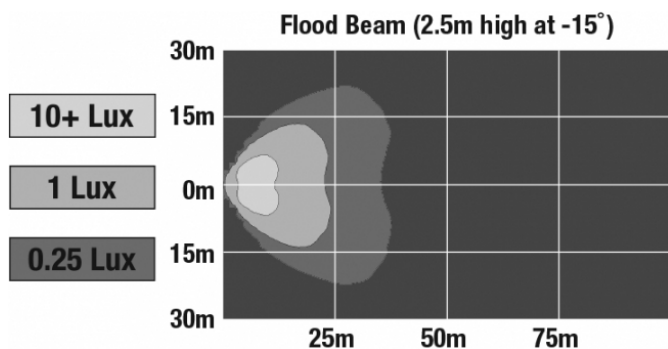

PHOTOMETRIC SPECIFICATIONS

APPLICATIONS