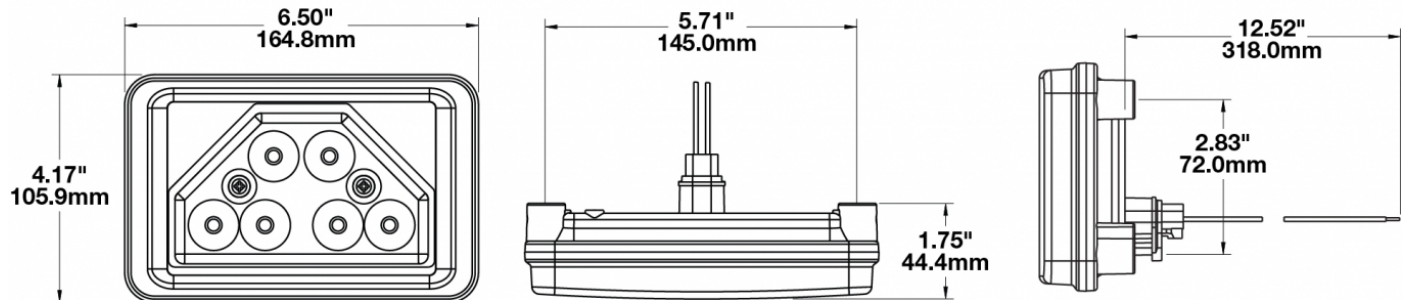

LED Work Light - Model 518

PRODUCT INFORMATION

Description	12-24V LED Work Light with Flood Beam Pattern & Low Profile Mount
Height	105.92 mm / 4.17 in
Width	165.10 mm / 6.5 in
Depth	44.45 mm / 1.75 in
Shape	Rectangular
Outer Lens Material	Polycarbonate
Outer Lens Color	Clear
Housing Material	Polycarbonate
Housing Color	Chrome
Mounting Hardware Description	(x3) 10-16 x 2.37 Screws
Mounting Type	Low Profile Mount
Minimum Operating Temperature	-40 °C / -40 °F
Maximum Operating Temperature	65 °C / 149 °F
Connector or Wiring	Integrated 2-Pin Deutsch Weather-Proof Socket (DT04-2P)
Mating Connector	2-Pin Deutsch Weather-Proof Plug (DT06-2S)
Product Weight	1.00 lbs / 0.45 kgs
Shipping Weight	1.90 lbs / 0.86 kgs

PRODUCT DIMENSIONS

ELECTRICAL SPECIFICATIONS

Input Voltage	12-24V DC
Operating Voltage	9-32V DC
Transient Spike Protection	330V Peak @ 1 HZ-100 Pulses
Red Wire	Positive
Black Wire	Negative
Current Draw	1.6A @ 12V DC 0.8A @ 24V DC

J.W. SPEAKER
Engineered. Lighting. Solutions.

LED Work Light - Model 518

PHOTOMETRIC SPECIFICATIONS

Raw Lumen Output	1,700
Effective Lumen Output	1,000
Nominal LED Color Temperature	5000 K
Beam Pattern(s)	Forward Lighting - Flood (Standard)