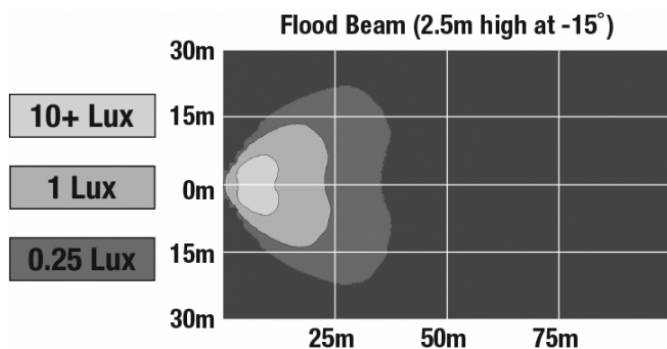

PHOTOMETRIC SPECIFICATIONS

APPLICATIONS