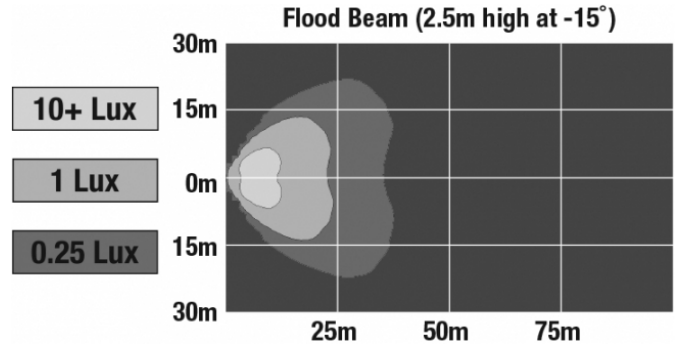

LED Work Light - Model 518

PRODUCT INFORMATION

Description	12-24V LED Work Light with Flood Beam Pattern & Low Profile Mount
Height	105.92 mm / 4.17 in
Width	165.10 mm / 6.5 in
Depth	44.45 mm / 1.75 in
Shape	Rectangular
Outer Lens Material	Polycarbonate
Outer Lens Color	Clear
Housing Material	Polycarbonate
Housing Color	Chrome
Mounting Hardware Description	(x3) 10-16 x 2.37 Screws
Mounting Type	Low Profile Mount
Minimum Operating Temperature	-40 °C / -40 °F
Maximum Operating Temperature	65 °C / 149 °F
Connector or Wiring	Integrated 2-Pin Deutsch Weather-Proof Socket (DT04-2P)
Mating Connector	2-Pin Deutsch Weather-Proof Plug (DT06-2S)
Product Weight	1.00 lbs / 0.45 kgs
Shipping Weight	1.90 lbs / 0.86 kgs

J.W. SPEAKER
Engineered. Lighting. Solutions.

LED Work Light - Model 518

PHOTOMETRIC SPECIFICATIONS

Raw Lumen Output	1,700
Effective Lumen Output	1,000
Nominal LED Color Temperature	5000 K
Beam Pattern(s)	Forward Lighting - Flood (Standard)