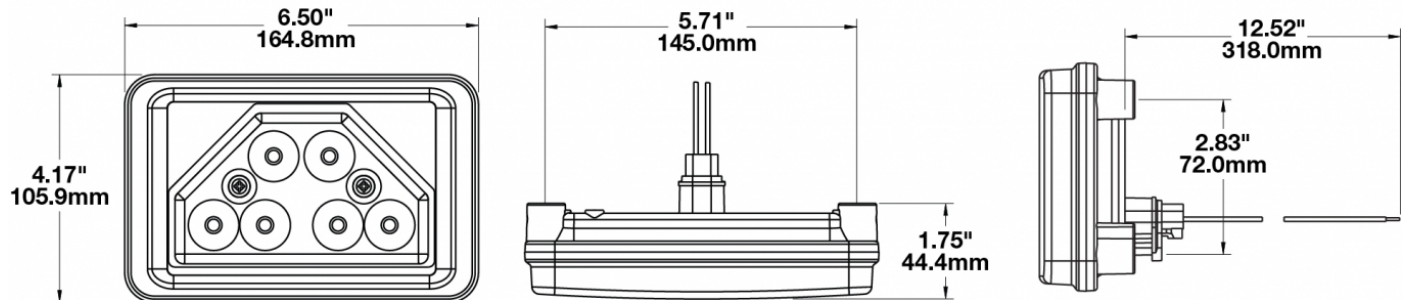

## PRODUCT INFORMATION

<b>Description</b>	12-24V LED Work Light with Trapezoid Beam Pattern & Low Profile Mount
<b>Height</b>	105.92 mm / 4.17 in
<b>Width</b>	165.10 mm / 6.5 in
<b>Depth</b>	44.45 mm / 1.75 in
<b>Shape</b>	Rectangular
<b>Outer Lens Material</b>	Polycarbonate
<b>Outer Lens Color</b>	Clear
<b>Housing Material</b>	Polycarbonate
<b>Housing Color</b>	Chrome
<b>Mounting Hardware Description</b>	(x3) 10-16 x 2.37 Screws
<b>Mounting Type</b>	Low Profile Mount
<b>Minimum Operating Temperature</b>	-40 °C / -40 °F
<b>Maximum Operating Temperature</b>	65 °C / 149 °F
<b>Connector or Wiring</b>	Integrated 2-Pin Deutsch Weather-Proof Socket (DT04-2P)
<b>Mating Connector</b>	2-Pin Deutsch Weather-Proof Plug (DT06-2S)
<b>Product Weight</b>	1.00 lbs / 0.45 kgs
<b>Shipping Weight</b>	1.91 lbs / 0.87 kgs

## PRODUCT DIMENSIONS