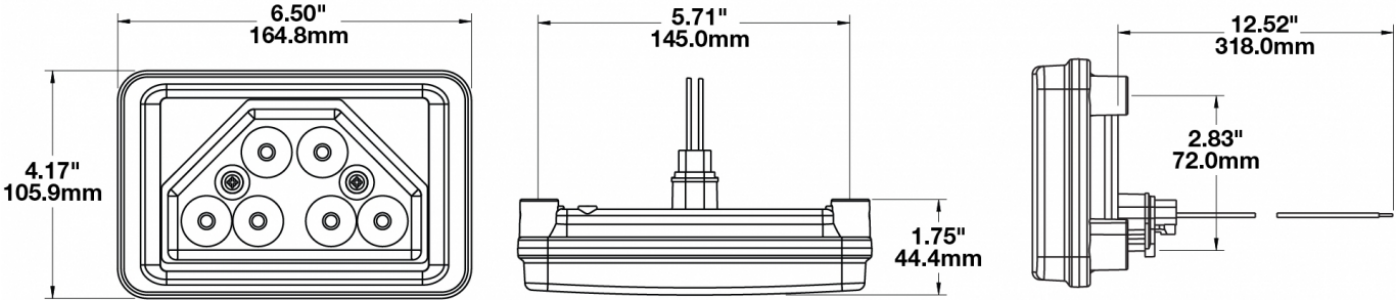

## PRODUCT INFORMATION

<b>Description</b>	12-24V LED Work Light with Trapezoid Beam Pattern & Low Profile Mount
<b>Height</b>	105.92 mm / 4.17 in
<b>Width</b>	165.10 mm / 6.5 in
<b>Depth</b>	44.45 mm / 1.75 in
<b>Shape</b>	Rectangular
<b>Outer Lens Material</b>	Polycarbonate
<b>Outer Lens Color</b>	Clear
<b>Housing Material</b>	Polycarbonate
<b>Housing Color</b>	Chrome
<b>Mounting Hardware Description</b>	(x3) 10-16 x 2.37 Screws
<b>Mounting Type</b>	Low Profile Mount
<b>Minimum Operating Temperature</b>	-40 °C / -40 °F
<b>Maximum Operating Temperature</b>	65 °C / 149 °F
<b>Connector or Wiring</b>	Integrated 2-Pin Deutsch Weather-Proof Socket (DT04-2P)
<b>Mating Connector</b>	2-Pin Deutsch Weather-Proof Plug (DT06-2S)
<b>Product Weight</b>	0.75 lbs / 0.34 kgs
<b>Shipping Weight</b>	1.91 lbs / 0.87 kgs

## PRODUCT DIMENSIONS