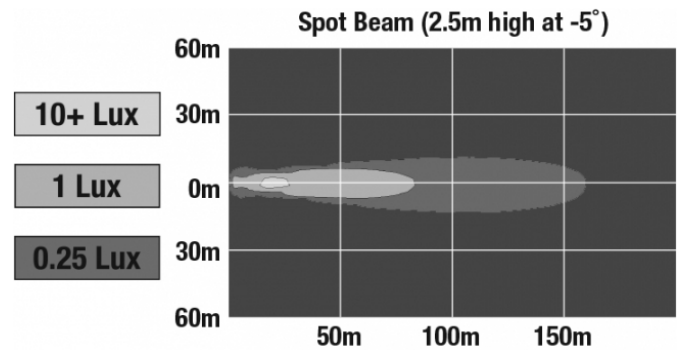

J.W. SPEAKER 
Engineered. Lighting. Solutions.

LED Work Lights & Turn Signal Lights - Model 775 XD

PHOTOMETRIC SPECIFICATIONS

Raw Lumen Output	1100
Effective Lumen Output	620
Nominal LED Color Temperature	5000 K
Beam Pattern(s)	Forward Lighting - Spot