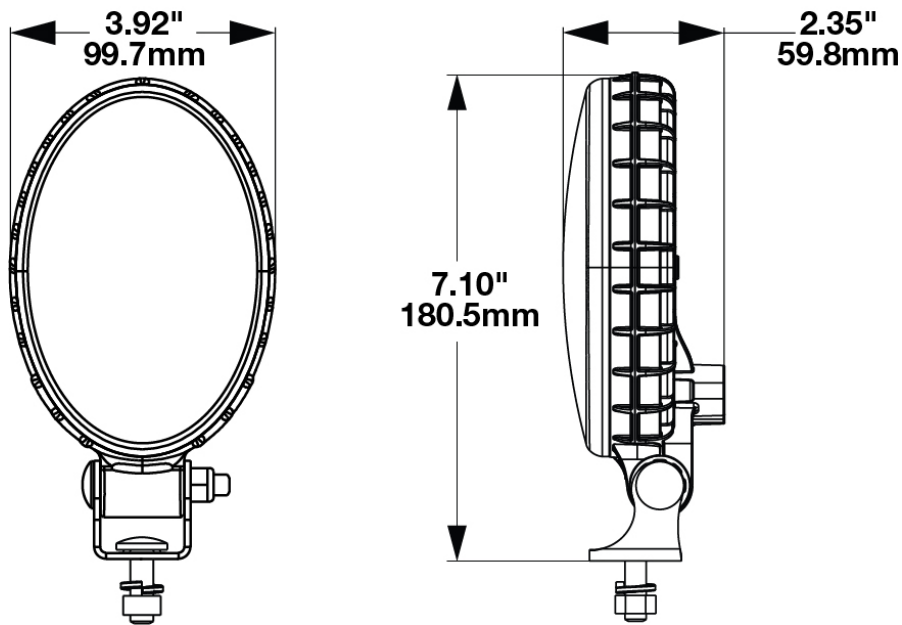

LED Work Lights & Turn Signal Lights - Model 775 XD

PRODUCT DIMENSIONS

Print date: 2026-05-25

© 2026 J.W. Speaker Corporation • Germantown, WI U.S.A.
www.jwspeaker.com • speaker@jwspeaker.com • 262.251.6660