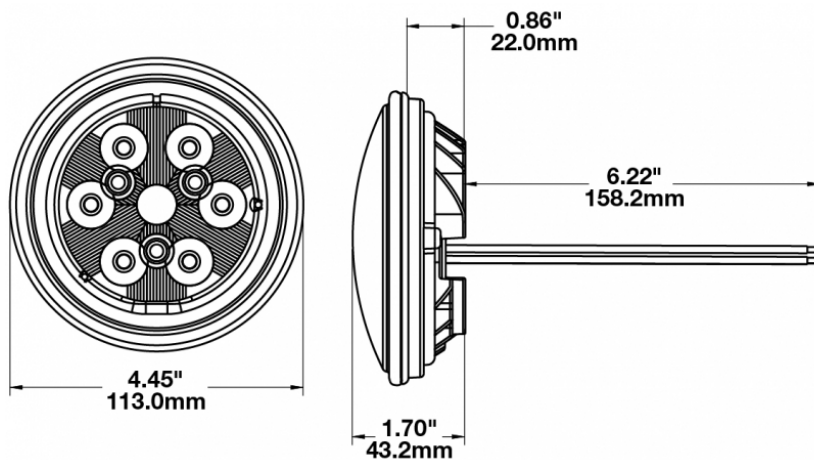

LED Work Light & Tail Light - Model 6043

PRODUCT INFORMATION

Description	12-24V LED Work Light & Tail Light
Product Weight	0.69 lbs / 0.31 kgs
Shipping Weight	1.60 lbs / 0.73 kgs

PRODUCT DIMENSIONS

Print date: 2026-04-29