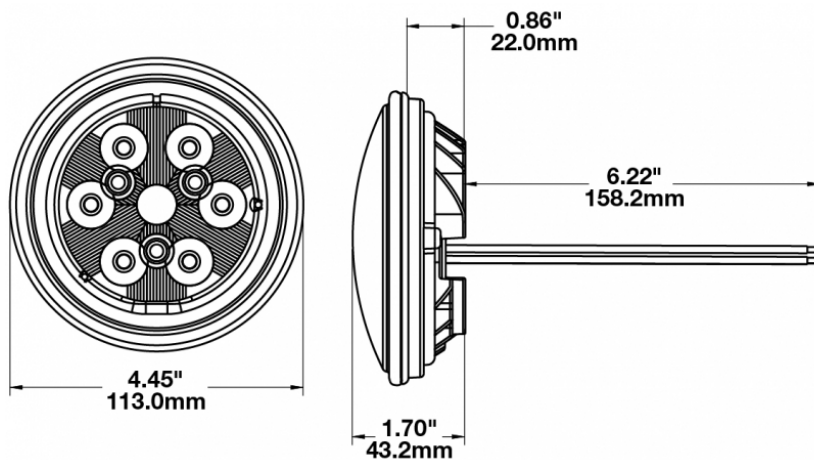

LED Work Light & Tail Light - Model 6043

PRODUCT INFORMATION

Description	12-24V LED Work Light & Tail Light
Product Weight	0.69 lbs / 0.31 kgs
Shipping Weight	1.60 lbs / 0.73 kgs

PRODUCT DIMENSIONS

Print date: 2026-07-09