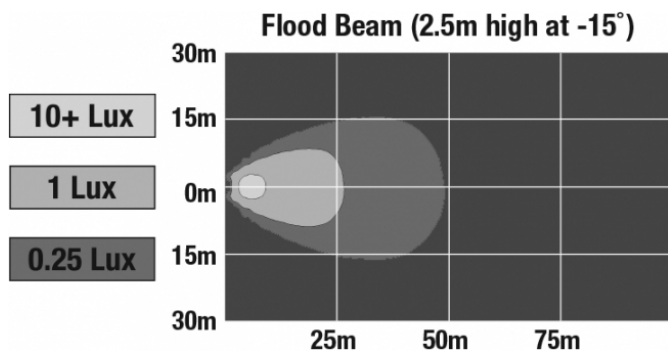

PHOTOMETRIC SPECIFICATIONS

APPLICATIONS