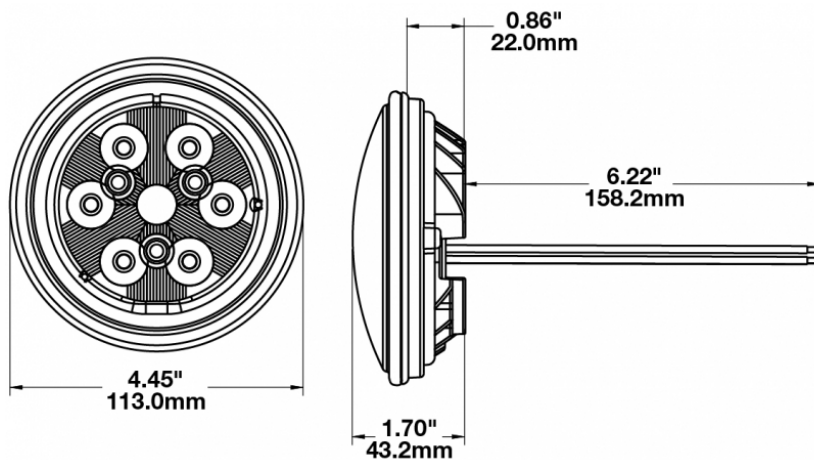

LED Work Light & Tail Light - Model 6043

PRODUCT INFORMATION

Description	12-24V LED Work Light & Tail Light
Product Weight	0.69 lbs / 0.31 kgs
Shipping Weight	1.60 lbs / 0.73 kgs

PRODUCT DIMENSIONS

Print date: 2024-04-22