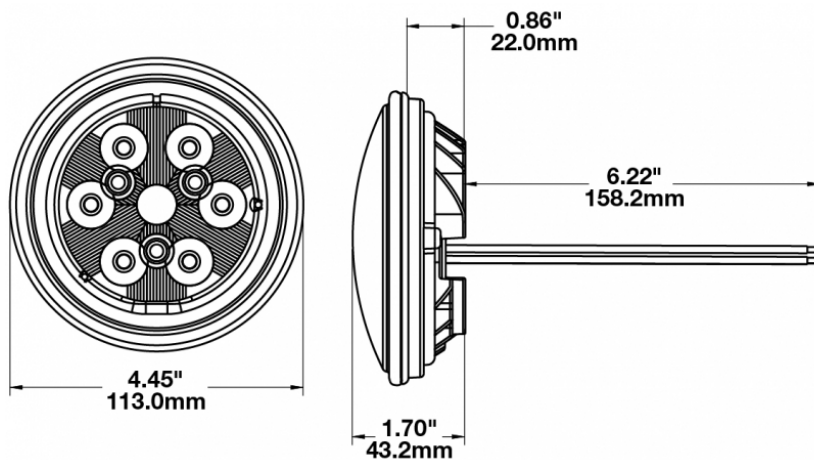

LED Work Light & Tail Light - Model 6043

PRODUCT INFORMATION

Description	12-24V LED Work Light & Tail Light
Product Weight	0.69 lbs / 0.31 kgs
Shipping Weight	1.60 lbs / 0.73 kgs

PRODUCT DIMENSIONS

Print date: 2026-06-14