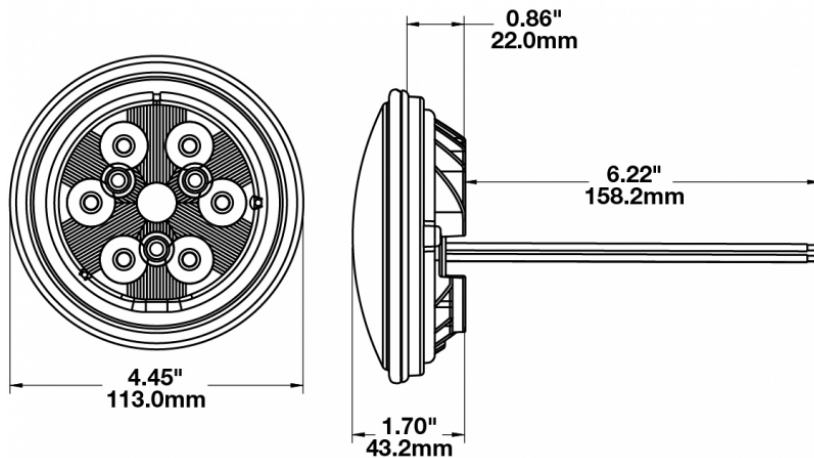

LED Work Light & Tail Light - Model 6043

PRODUCT INFORMATION

Description	12-24V LED Work Light & Tail Light
Product Weight	0.69 lbs / 0.31 kgs
Shipping Weight	1.60 lbs / 0.73 kgs

PRODUCT DIMENSIONS

Print date: 2026-05-25