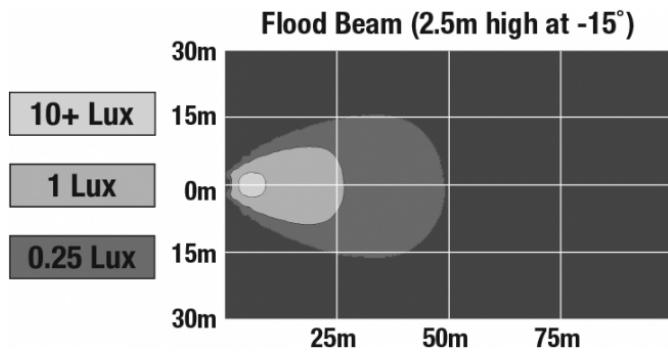

PHOTOMETRIC SPECIFICATIONS

APPLICATIONS