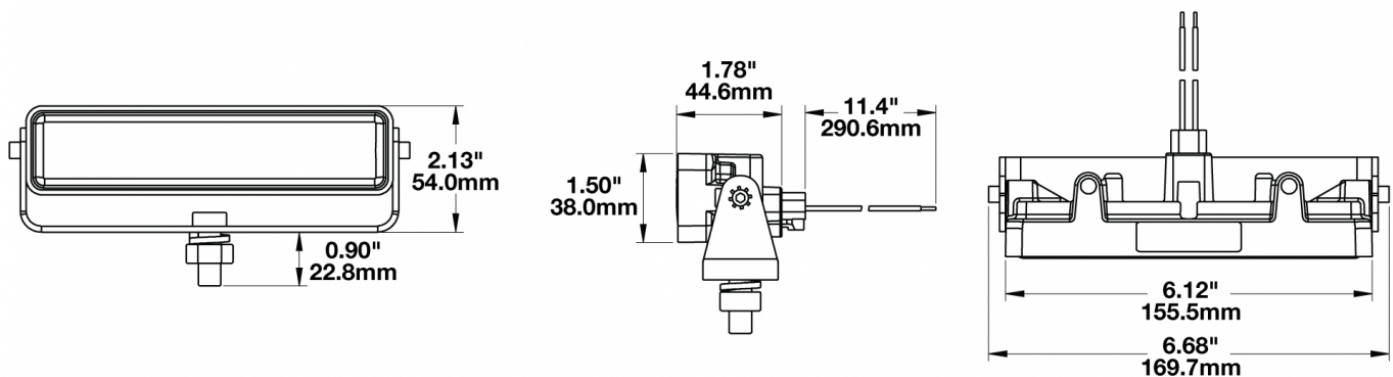

PRODUCT DIMENSIONS

Print date: 2019-02-17

© 2019 J.W. Speaker Corporation • Germantown, WI U.S.A.
www.jwspeaker.com • speaker@jwspeaker.com • 262.251.6660

J.W. SPEAKER
Engineered. Lighting. Solutions.