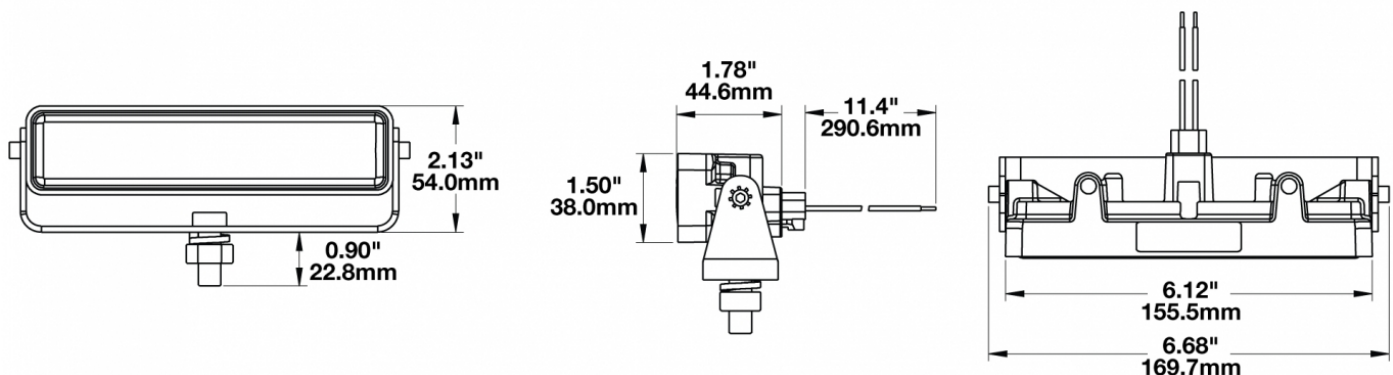

PRODUCT DIMENSIONS

Print date: 2018-04-21

© 2018 J.W. Speaker Corporation • Germantown, WI U.S.A.
www.jwspeaker.com • speaker@jwspeaker.com • 262.251.6660

J.W. SPEAKER
Engineered. Lighting. Solutions.