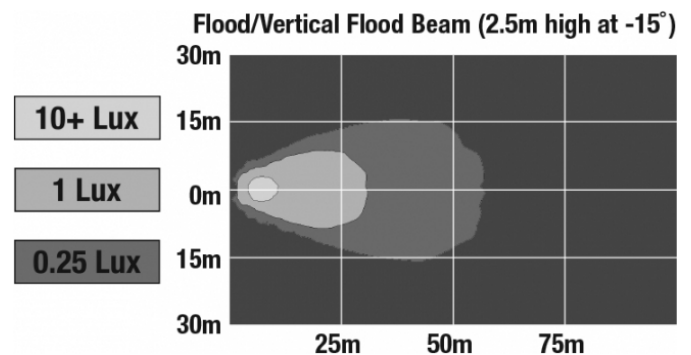

REGULATORY STANDARDS COMPLIANCE

Buy America Standards
IEC IP67

Eco Friendly
UL Recognized

PHOTOMETRIC SPECIFICATIONS

Raw Lumen Output	675
Effective Lumen Output	485
Candela Output	1,409
Nominal LED Color Temperature	5000 K
Beam Pattern(s)	Forward Lighting - Flood (Standard)