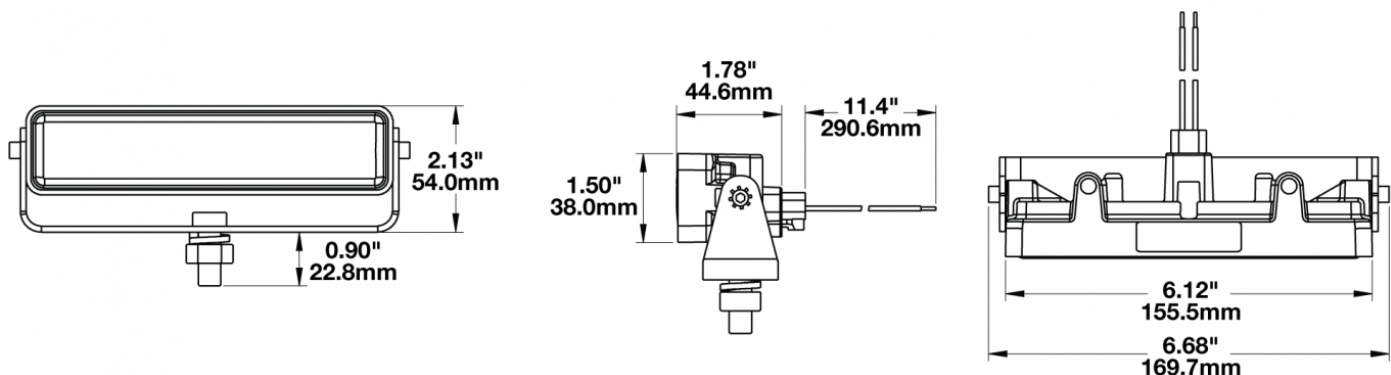

PRODUCT DIMENSIONS

Print date: 2017-08-17

© 2017 J.W. Speaker Corporation • Germantown, WI U.S.A.
www.jwspeaker.com • speaker@jwspeaker.com • 262.251.6660

J.W. SPEAKER
Engineered. Lighting. Solutions.