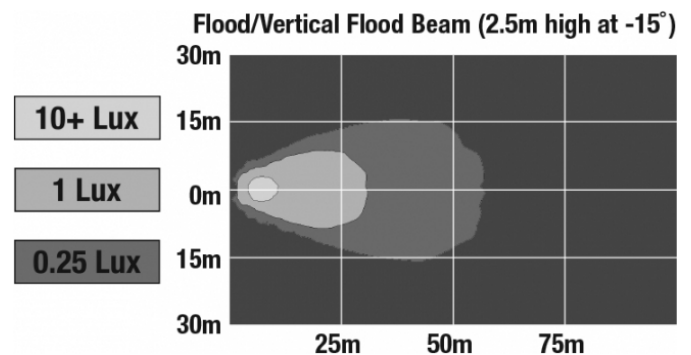

LED Work Light - Model 783 XD

ELECTRICAL SPECIFICATIONS

Input Voltage	12-48V DC
Operating Voltage	9-60V DC
Transient Spike Protection	330V Peak @ 1 HZ-100 Pulses
Current Draw	1.00A @ 12V DC (Flood) 0.50A @ 24V DC (Flood) 0.30A @ 36V DC (Flood) 0.25A @ 48V DC (Flood)

REGULATORY STANDARDS COMPLIANCE

Buy America Standards
IEC IP67

Eco Friendly
UL Recognized

PHOTOMETRIC SPECIFICATIONS

Raw Lumen Output	675
Effective Lumen Output	485
Candela Output	1,409
Nominal LED Color Temperature	5000 K
Beam Pattern(s)	Forward Lighting - Flood (Standard)

Print date: 2019-02-15

© 2019 J.W. Speaker Corporation • Germantown, WI U.S.A.
www.jwspeaker.com • speaker@jwspeaker.com • 262.251.6660