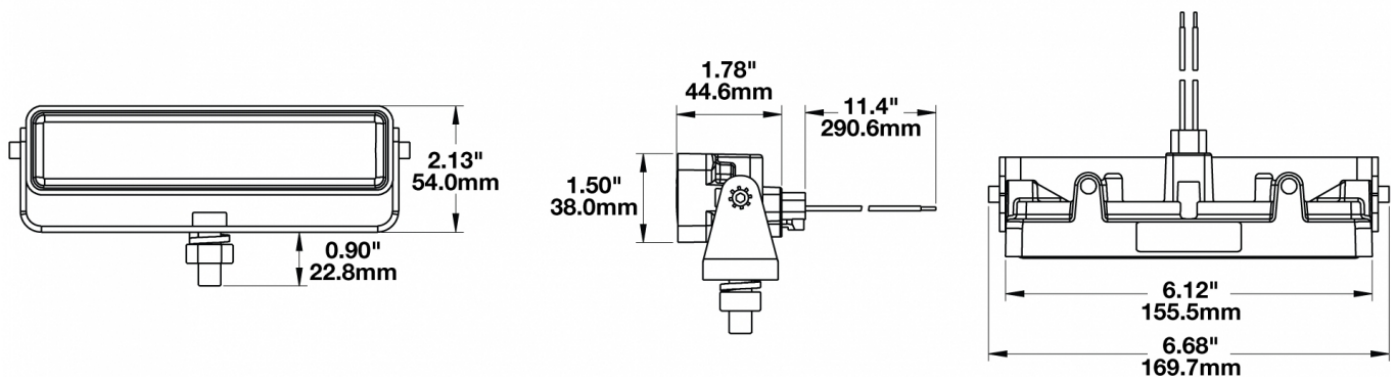

PRODUCT DIMENSIONS

Print date: 2017-10-19

© 2017 J.W. Speaker Corporation • Germantown, WI U.S.A.
www.jwspeaker.com • speaker@jwspeaker.com • 262.251.6660

J.W. SPEAKER
Engineered. Lighting. Solutions.