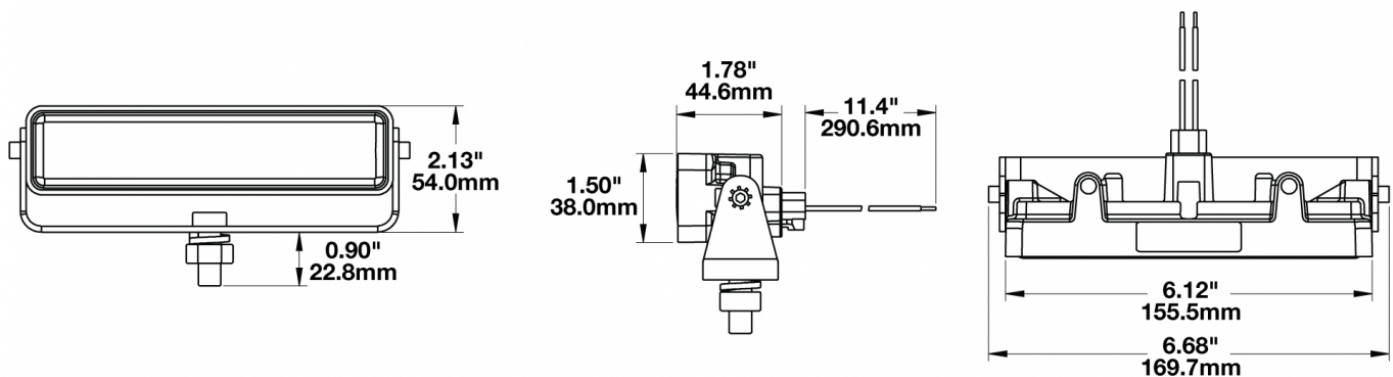

LED Work Light - Model 783 XD

PRODUCT INFORMATION

Description	12-48V LED Work Light with Flood Beam Pattern & No Mounting Bracket or Wire Harness - Bulk (18 MIN)
Height	54.10 mm / 2.13 in
Width	169.67 mm / 6.68 in
Depth	45.21 mm / 1.78 in
Shape	Rectangle
Outer Lens Material	Polycarbonate
Outer Lens Color	Clear
Housing Material	Polycarbonate
Housing Color	Black
Minimum Operating Temperature	-40 °C / -40 °F
Maximum Operating Temperature	65 °C / 149 °F
Connector or Wiring	None
Mating Connector	Deutsch DT06-2S
Product Weight	0.80 lbs / 0.36 kgs

ELECTRICAL SPECIFICATIONS

Input Voltage	12-48V DC
Operating Voltage	9-60V DC
Transient Spike Protection	330V Peak @ 1 HZ-100 Pulses
Current Draw	1.00A @ 12V DC (Flood) 0.50A @ 24V DC (Flood) 0.30A @ 36V DC (Flood) 0.25A @ 48V DC (Flood)

REGULATORY STANDARDS COMPLIANCE

Buy America Standards
IEC IP67

Eco Friendly
UL Recognized

PHOTOMETRIC SPECIFICATIONS

Raw Lumen Output	675
Effective Lumen Output	485
Candela Output	1,409
Nominal LED Color Temperature	5000 K
Beam Pattern(s)	Forward Lighting - Flood (Standard)