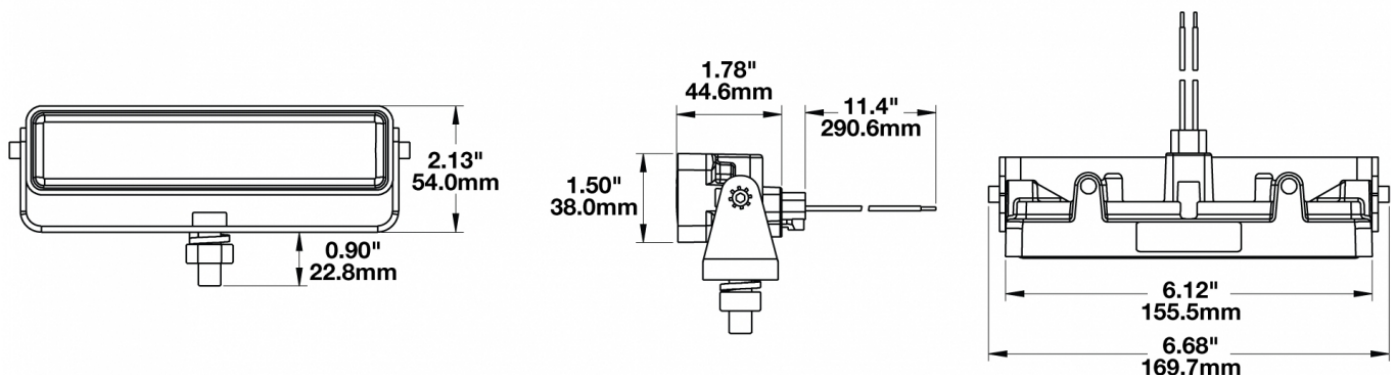

PRODUCT DIMENSIONS

Print date: 2019-02-15

© 2019 J.W. Speaker Corporation • Germantown, WI U.S.A.
www.jwspeaker.com • speaker@jwspeaker.com • 262.251.6660

J.W. SPEAKER
Engineered. Lighting. Solutions.