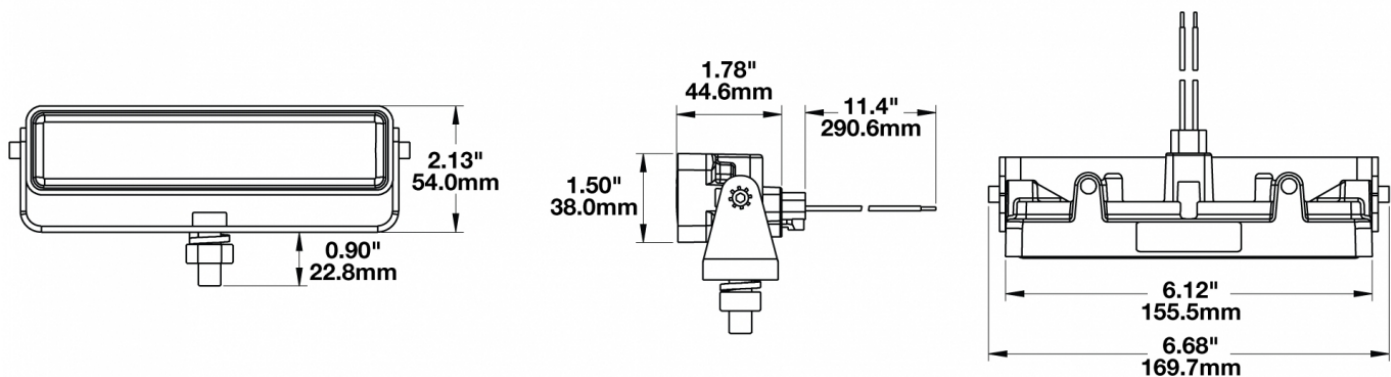

PRODUCT DIMENSIONS

Print date: 2018-03-24

© 2018 J.W. Speaker Corporation • Germantown, WI U.S.A.
www.jwspeaker.com • speaker@jwspeaker.com • 262.251.6660

J.W. SPEAKER
Engineered. Lighting. Solutions.