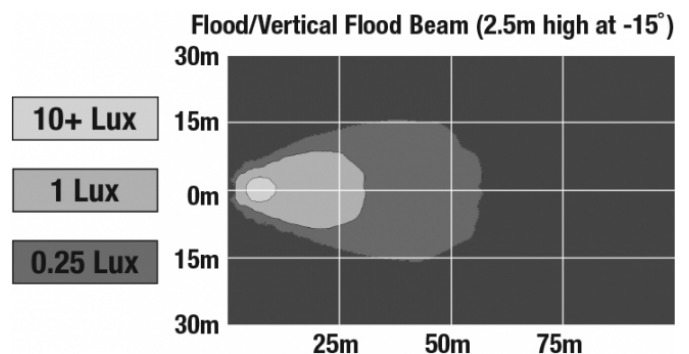

REGULATORY STANDARDS COMPLIANCE

Buy America Standards
IEC IP67

Eco Friendly
UL Recognized

PHOTOMETRIC SPECIFICATIONS

Raw Lumen Output	675
Effective Lumen Output	485
Candela Output	1,409
Nominal LED Color Temperature	5000 K
Beam Pattern(s)	Forward Lighting - Flood (Standard)