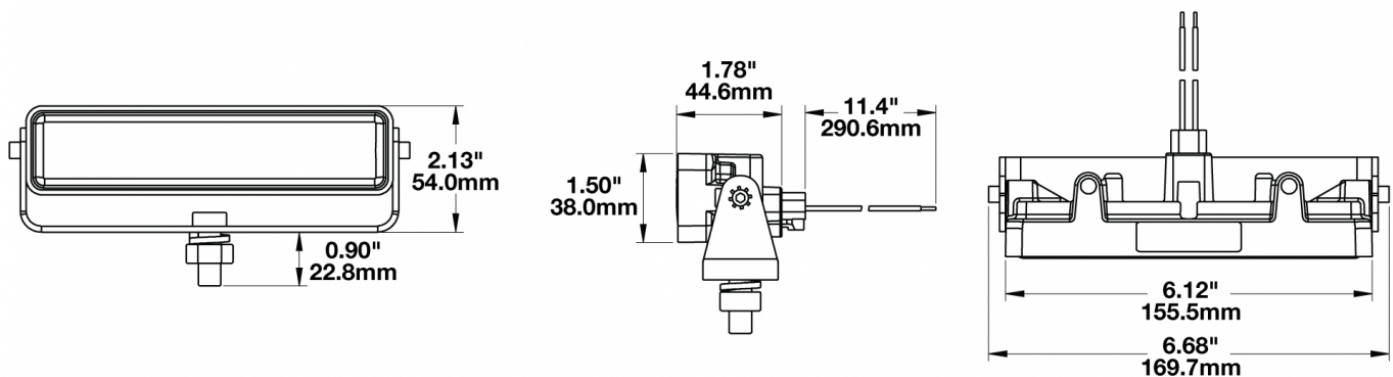

PRODUCT DIMENSIONS

Print date: 2018-05-25

© 2018 J.W. Speaker Corporation • Germantown, WI U.S.A.
www.jwspeaker.com • speaker@jwspeaker.com • 262.251.6660

J.W. SPEAKER
Engineered. Lighting. Solutions.