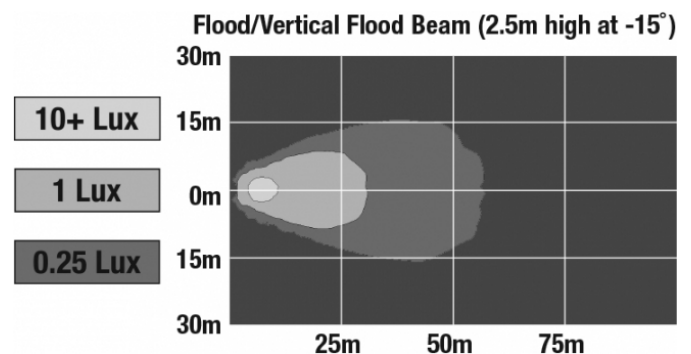

## PHOTOMETRIC SPECIFICATIONS

|                                      |                                     |
|--------------------------------------|-------------------------------------|
| <b>Raw Lumen Output</b>              | 675                                 |
| <b>Effective Lumen Output</b>        | 485                                 |
| <b>Candela Output</b>                | 1,409                               |
| <b>Nominal LED Color Temperature</b> | 5000 K                              |
| <b>Beam Pattern(s)</b>               | Forward Lighting - Flood (Standard) |