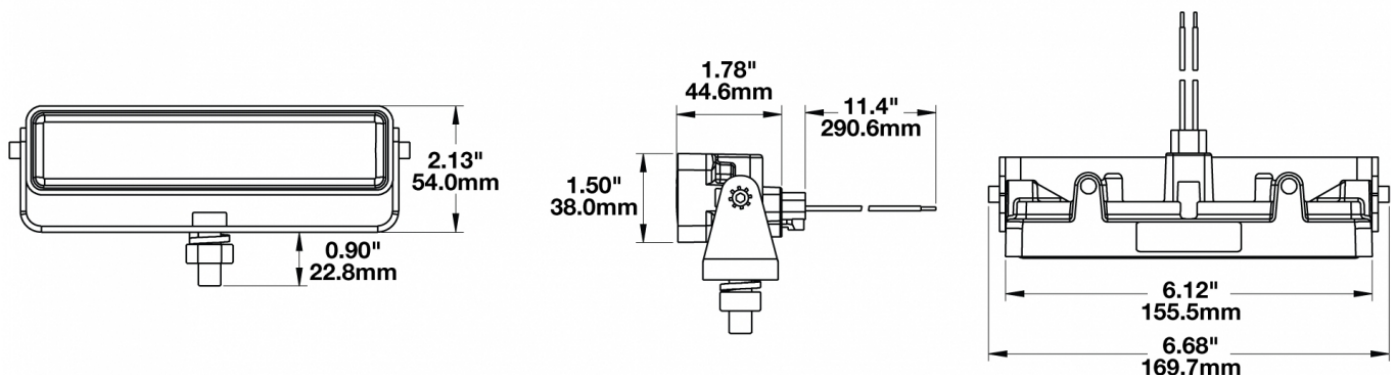

PRODUCT DIMENSIONS

Print date: 2019-01-23

© 2019 J.W. Speaker Corporation • Germantown, WI U.S.A.
www.jwspeaker.com • speaker@jwspeaker.com • 262.251.6660

J.W. SPEAKER
Engineered. Lighting. Solutions.