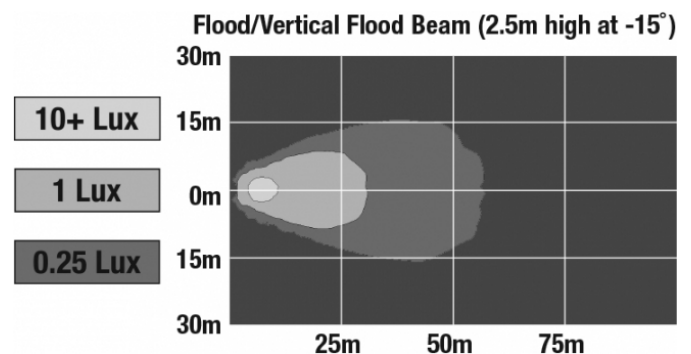

## PHOTOMETRIC SPECIFICATIONS

<b>Raw Lumen Output</b>	675
<b>Effective Lumen Output</b>	485
<b>Candela Output</b>	1,409
<b>Nominal LED Color Temperature</b>	5000 K
<b>Beam Pattern(s)</b>	Forward Lighting - Flood (Standard)