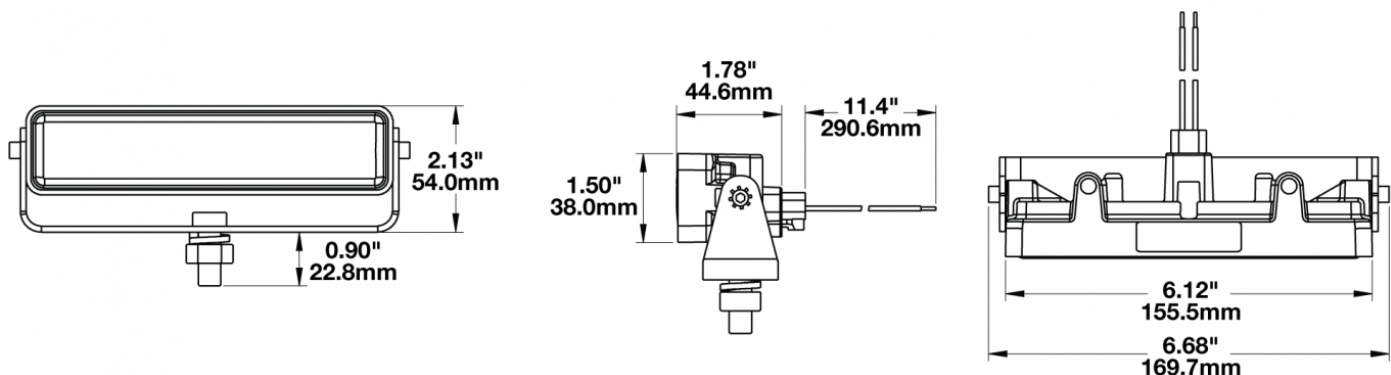

PRODUCT DIMENSIONS

Print date: 2017-08-19

© 2017 J.W. Speaker Corporation • Germantown, WI U.S.A.
www.jwspeaker.com • speaker@jwspeaker.com • 262.251.6660

J.W. SPEAKER
Engineered. Lighting. Solutions.