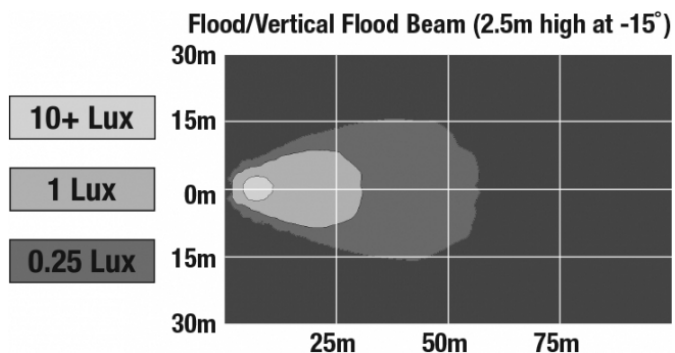

J.W. SPEAKER
Engineered. Lighting. Solutions.

LED Work Light - Model 783 XD

PHOTOMETRIC SPECIFICATIONS

Raw Lumen Output	675
Effective Lumen Output	485
Candela Output	1,409
Nominal LED Color Temperature	5000 K
Beam Pattern(s)	Forward Lighting - Flood (Vertical)