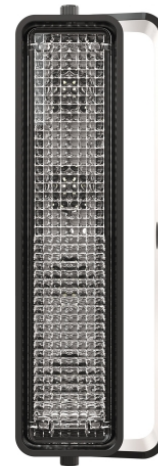

LED Work Light - Model 783 XD

PRODUCT INFORMATION

Description	12-48V LED Work Light with Vertical Flood Beam Pattern & Mounting Bracket
Height	54.10 mm / 2.13 in
Width	169.67 mm / 6.68 in
Depth	45.21 mm / 1.78 in
Shape	Rectangle
Outer Lens Material	Polycarbonate
Outer Lens Color	Clear
Housing Material	Polycarbonate
Housing Color	Black
Mounting Hardware Description	(x1) 3/8"-16 x 1.5" Mounting Bolt
Mounting Type	Universal Mount
Minimum Operating Temperature	-40 °C / -40 °F
Maximum Operating Temperature	65 °C / 149 °F
Connector or Wiring	Integral DT04-2P
Mating Connector	Deutsch DT06-2S
Product Weight	0.71 lbs / 0.32 kgs
Shipping Weight	6.60 lbs / 2.99 kgs

PRODUCT DIMENSIONS

ELECTRICAL SPECIFICATIONS

Input Voltage	12-48V DC
Operating Voltage	9-60V DC
Transient Spike Protection	330V Peak @ 1 HZ-100 Pulses
Red Wire	Positive
Black Wire	Negative
Current Draw	1.00A @ 12V DC (Flood) 0.50A @ 24V DC (Flood) 0.30A @ 36V DC (Flood) 0.25A @ 48V DC (Flood)

J.W. SPEAKER
Engineered. Lighting. Solutions.

LED Work Light - Model 783 XD

PHOTOMETRIC SPECIFICATIONS

Raw Lumen Output	675
Effective Lumen Output	485
Candela Output	1,409
Nominal LED Color Temperature	5000 K
Beam Pattern(s)	Forward Lighting - Flood (Vertical)