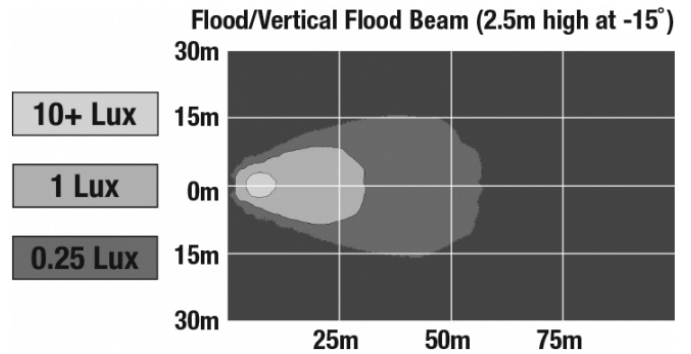

J.W. SPEAKER
Engineered. Lighting. Solutions.

LED Work Light - Model 783 XD

PHOTOMETRIC SPECIFICATIONS

Raw Lumen Output	675
Effective Lumen Output	485
Candela Output	1,409
Nominal LED Color Temperature	5000 K
Beam Pattern(s)	Forward Lighting - Flood (Vertical)