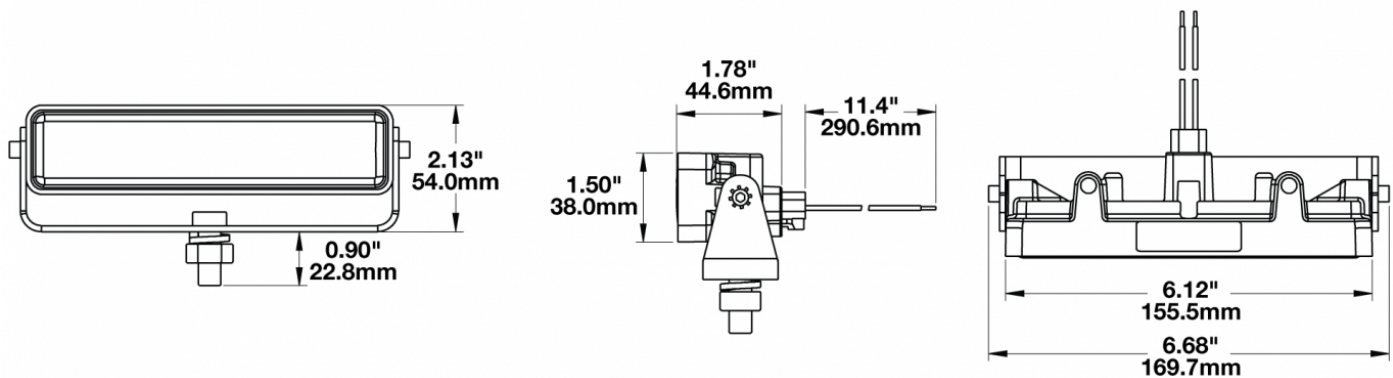

LED Work Light - Model 783 XD

PRODUCT INFORMATION

Description	12-48V LED Work Light with Vertical Flood Beam Pattern & Mounting Bracket
Height	54.10 mm / 2.13 in
Width	169.67 mm / 6.68 in
Depth	45.21 mm / 1.78 in
Shape	Rectangle
Outer Lens Material	Polycarbonate
Outer Lens Color	Clear
Housing Material	Polycarbonate
Housing Color	Black
Mounting Hardware Description	(x1) 3/8"-16 x 1.5" Mounting Bolt
Mounting Type	Universal Mount
Minimum Operating Temperature	-40 °C / -40 °F
Maximum Operating Temperature	65 °C / 149 °F
Connector or Wiring	Integral DT04-2P
Mating Connector	Deutsch DT06-2S
Product Weight	0.71 lbs / 0.32 kgs
Shipping Weight	3.40 lbs / 1.54 kgs

PRODUCT DIMENSIONS

ELECTRICAL SPECIFICATIONS

Input Voltage	12-48V DC
Operating Voltage	9-60V DC
Transient Spike Protection	330V Peak @ 1 HZ-100 Pulses
Red Wire	Positive
Black Wire	Negative
Current Draw	1.00A @ 12V DC (Flood) 0.50A @ 24V DC (Flood) 0.30A @ 36V DC (Flood) 0.25A @ 48V DC (Flood)

J.W. SPEAKER
Engineered. Lighting. Solutions.

LED Work Light - Model 783 XD

PHOTOMETRIC SPECIFICATIONS

Raw Lumen Output	675
Effective Lumen Output	485
Candela Output	1,409
Nominal LED Color Temperature	5000 K
Beam Pattern(s)	Forward Lighting - Flood (Vertical)