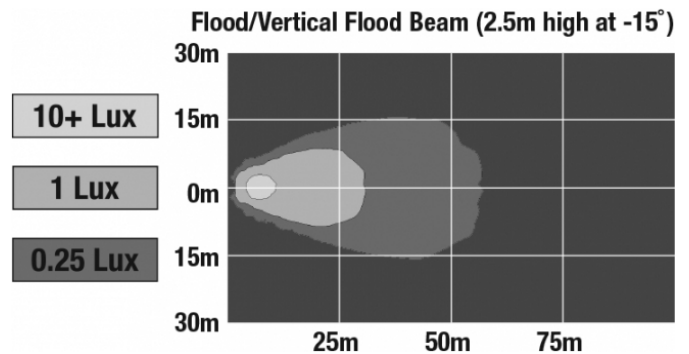

J.W. SPEAKER
Engineered. Lighting. Solutions.

LED Work Light - Model 783 XD

PHOTOMETRIC SPECIFICATIONS

| | |
|--------------------------------------|-------------------------------------|
| Raw Lumen Output | 675 |
| Effective Lumen Output | 485 |
| Candela Output | 1,409 |
| Nominal LED Color Temperature | 5000 K |
| Beam Pattern(s) | Forward Lighting - Flood (Vertical) |