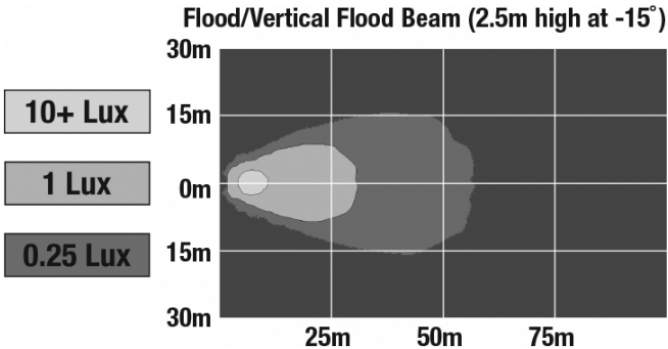

J.W. SPEAKER
Engineered. Lighting. Solutions.

LED Work Light - Model 783 XD

PHOTOMETRIC SPECIFICATIONS

Raw Lumen Output	675
Effective Lumen Output	485
Candela Output	1,409
Nominal LED Color Temperature	5000 K
Beam Pattern(s)	Forward Lighting - Flood (Vertical)