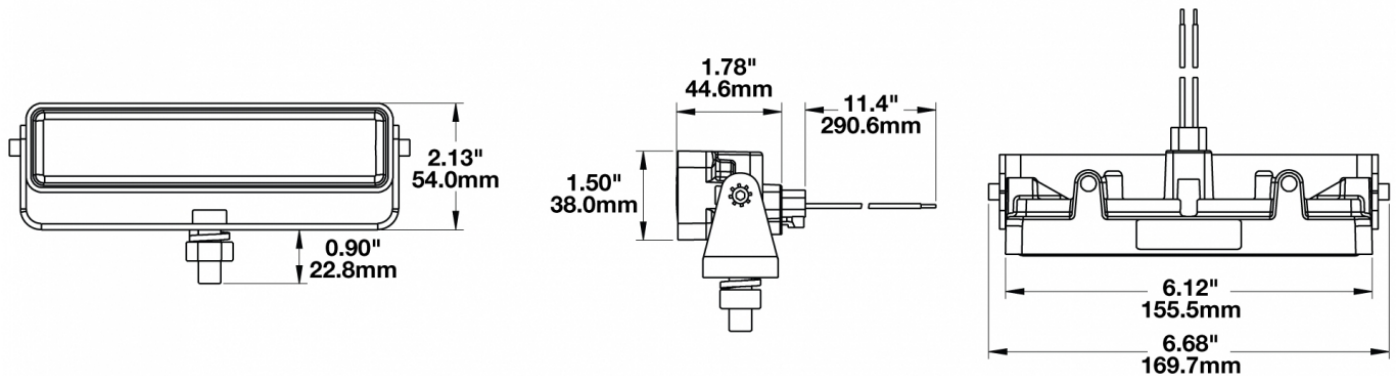

## PRODUCT INFORMATION

---

<b>Description</b>	12-48V LED Work Light with Vertical Flood Beam Pattern & Mounting Bracket
<b>Height</b>	54.10 mm / 2.13 in
<b>Width</b>	169.67 mm / 6.68 in
<b>Depth</b>	45.21 mm / 1.78 in
<b>Shape</b>	Rectangle
<b>Outer Lens Material</b>	Polycarbonate
<b>Outer Lens Color</b>	Clear
<b>Housing Material</b>	Polycarbonate
<b>Housing Color</b>	Black
<b>Mounting Hardware Description</b>	(x1) 3/8"-16 x 1.5" Mounting Bolt
<b>Mounting Type</b>	Universal Mount
<b>Minimum Operating Temperature</b>	-40 °C / -40 °F
<b>Maximum Operating Temperature</b>	65 °C / 149 °F
<b>Connector or Wiring</b>	Integral DT04-2P
<b>Mating Connector</b>	Deutsch DT06-2S
<b>Product Weight</b>	1.00 lbs / 0.45 kgs
<b>Shipping Weight</b>	3.40 lbs / 1.54 kgs

## PRODUCT DIMENSIONS