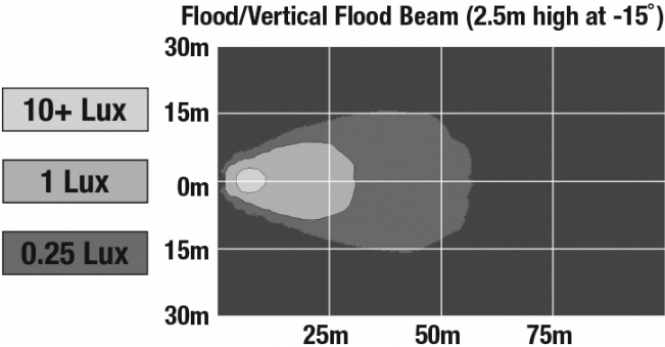

J.W. SPEAKER
Engineered. Lighting. Solutions.

LED Work Light - Model 783 XD

PHOTOMETRIC SPECIFICATIONS

Raw Lumen Output	675
Effective Lumen Output	485
Candela Output	1,409
Nominal LED Color Temperature	5000 K
Beam Pattern(s)	Forward Lighting - Flood (Vertical)