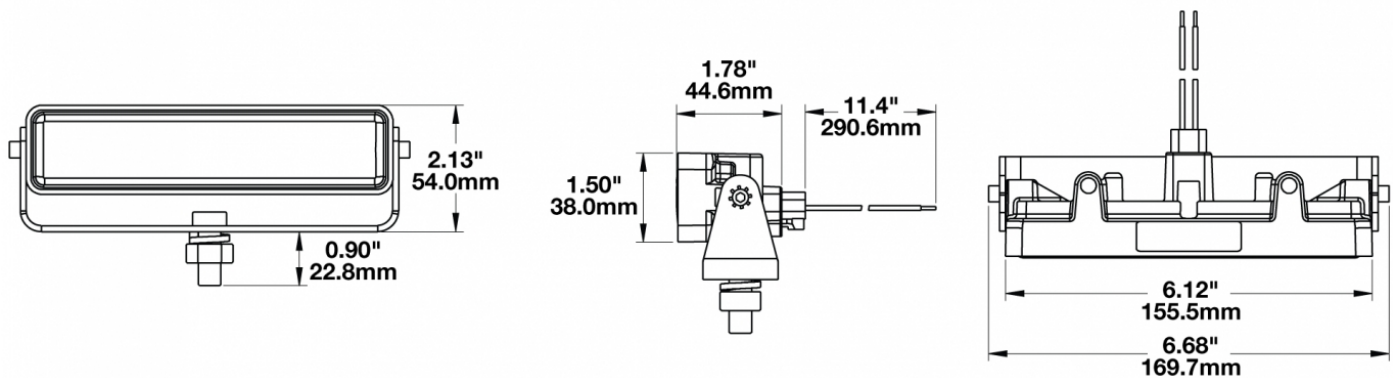

LED Work Light - Model 783 XD

PRODUCT INFORMATION

Description	12-48V LED Work Light with Vertical Flood Beam Pattern & Mounting Bracket
Height	54.10 mm / 2.13 in
Width	169.67 mm / 6.68 in
Depth	45.21 mm / 1.78 in
Shape	Rectangle
Outer Lens Material	Polycarbonate
Outer Lens Color	Clear
Housing Material	Polycarbonate
Housing Color	Black
Mounting Hardware Description	(x1) 3/8"-16 x 1.5" Mounting Bolt
Mounting Type	Universal Mount
Minimum Operating Temperature	-40 °C / -40 °F
Maximum Operating Temperature	65 °C / 149 °F
Connector or Wiring	Integral DT04-2P
Mating Connector	Deutsch DT06-2S
Product Weight	1.00 lbs / 0.45 kgs
Shipping Weight	3.40 lbs / 1.54 kgs

PRODUCT DIMENSIONS

ELECTRICAL SPECIFICATIONS

Input Voltage	12-48V DC
Operating Voltage	9-60V DC
Transient Spike Protection	330V Peak @ 1 HZ-100 Pulses
Red Wire	Positive
Black Wire	Negative
Current Draw	1.00A @ 12V DC (Flood) 0.50A @ 24V DC (Flood) 0.30A @ 36V DC (Flood) 0.25A @ 48V DC (Flood)

J.W. SPEAKER
Engineered. Lighting. Solutions.

LED Work Light - Model 783 XD

PHOTOMETRIC SPECIFICATIONS

Raw Lumen Output	675
Effective Lumen Output	485
Candela Output	1,409
Nominal LED Color Temperature	5000 K
Beam Pattern(s)	Forward Lighting - Flood (Vertical)