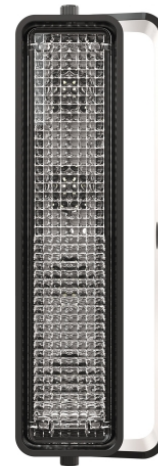

LED Work Light - Model 783 XD

PRODUCT INFORMATION

| | |
|--------------------------------------|---|
| Description | 12-48V LED Work Light with Vertical Flood Beam Pattern & Mounting Bracket |
| Height | 54.10 mm / 2.13 in |
| Width | 169.67 mm / 6.68 in |
| Depth | 45.21 mm / 1.78 in |
| Shape | Rectangle |
| Outer Lens Material | Polycarbonate |
| Outer Lens Color | Clear |
| Housing Material | Polycarbonate |
| Housing Color | Black |
| Mounting Hardware Description | (x1) 3/8"-16 x 1.5" Mounting Bolt |
| Mounting Type | Universal Mount |
| Minimum Operating Temperature | -40 °C / -40 °F |
| Maximum Operating Temperature | 65 °C / 149 °F |
| Connector or Wiring | Integral DT04-2P |
| Mating Connector | Deutsch DT06-2S |
| Product Weight | 0.71 lbs / 0.32 kgs |
| Shipping Weight | 6.60 lbs / 2.99 kgs |

Print date: 2026-05-21

© 2026 J.W. Speaker Corporation • Germantown, WI U.S.A.
www.jwspeaker.com • speaker@jwspeaker.com • 262.251.6660

LED Work Light - Model 783 XD

PRODUCT DIMENSIONS

ELECTRICAL SPECIFICATIONS

J.W. SPEAKER
Engineered. Lighting. Solutions.

LED Work Light - Model 783 XD

PHOTOMETRIC SPECIFICATIONS

| | |
|--------------------------------------|-------------------------------------|
| Raw Lumen Output | 675 |
| Effective Lumen Output | 485 |
| Candela Output | 1,409 |
| Nominal LED Color Temperature | 5000 K |
| Beam Pattern(s) | Forward Lighting - Flood (Vertical) |