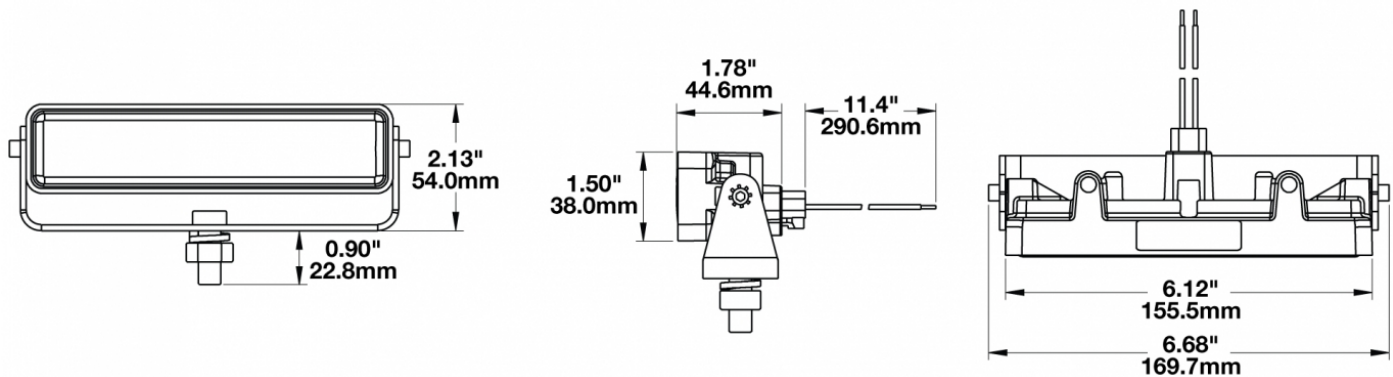

LED Work Light - Model 783 XD

PRODUCT INFORMATION

Description	12-48V LED Work Light with Vertical Flood Beam Pattern & Mounting Bracket
Height	54.10 mm / 2.13 in
Width	169.67 mm / 6.68 in
Depth	45.21 mm / 1.78 in
Shape	Rectangle
Outer Lens Material	Polycarbonate
Outer Lens Color	Clear
Housing Material	Polycarbonate
Housing Color	Black
Mounting Hardware Description	(x1) 3/8"-16 x 1.5" Mounting Bolt
Mounting Type	Universal Mount
Minimum Operating Temperature	-40 °C / -40 °F
Maximum Operating Temperature	65 °C / 149 °F
Connector or Wiring	Integral DT04-2P
Mating Connector	Deutsch DT06-2S
Product Weight	0.71 lbs / 0.32 kgs
Shipping Weight	6.60 lbs / 2.99 kgs

PRODUCT DIMENSIONS

ELECTRICAL SPECIFICATIONS

Input Voltage	12-48V DC
Operating Voltage	9-60V DC
Transient Spike Protection	330V Peak @ 1 HZ-100 Pulses
Red Wire	Positive
Black Wire	Negative
Current Draw	1.00A @ 12V DC (Flood) 0.50A @ 24V DC (Flood) 0.30A @ 36V DC (Flood) 0.25A @ 48V DC (Flood)

LED Work Light - Model 783 XD

PHOTOMETRIC SPECIFICATIONS

Raw Lumen Output	675
Effective Lumen Output	485
Candela Output	1,409
Nominal LED Color Temperature	5000 K
Beam Pattern(s)	Forward Lighting - Flood (Vertical)