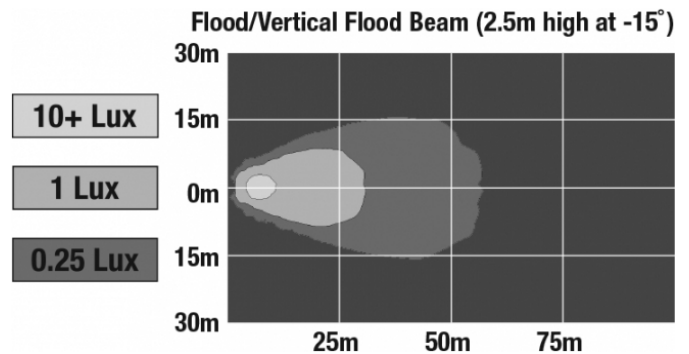

J.W. SPEAKER
Engineered. Lighting. Solutions.

LED Work Light - Model 783 XD

PHOTOMETRIC SPECIFICATIONS

Raw Lumen Output	675
Effective Lumen Output	485
Candela Output	1,409
Nominal LED Color Temperature	5000 K
Beam Pattern(s)	Forward Lighting - Flood (Vertical)