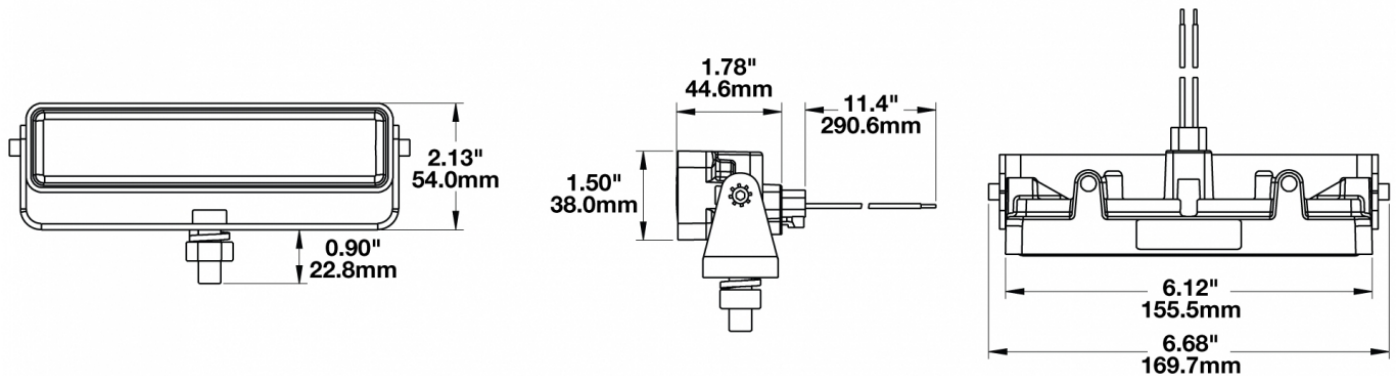

LED Work Light - Model 783 XD

PRODUCT INFORMATION

Description	12-48V LED Work Light with Vertical Flood Beam Pattern & Mounting Bracket
Height	54.10 mm / 2.13 in
Width	169.67 mm / 6.68 in
Depth	45.21 mm / 1.78 in
Shape	Rectangle
Outer Lens Material	Polycarbonate
Outer Lens Color	Clear
Housing Material	Polycarbonate
Housing Color	Black
Mounting Hardware Description	(x1) 3/8"-16 x 1.5" Mounting Bolt
Mounting Type	Universal Mount
Minimum Operating Temperature	-40 °C / -40 °F
Maximum Operating Temperature	65 °C / 149 °F
Connector or Wiring	Integral DT04-2P
Mating Connector	Deutsch DT06-2S
Product Weight	1.00 lbs / 0.45 kgs
Shipping Weight	3.40 lbs / 1.54 kgs

PRODUCT DIMENSIONS

ELECTRICAL SPECIFICATIONS

Input Voltage	12-48V DC
Operating Voltage	9-60V DC
Transient Spike Protection	330V Peak @ 1 HZ-100 Pulses
Red Wire	Positive
Black Wire	Negative
Current Draw	1.00A @ 12V DC (Flood) 0.50A @ 24V DC (Flood) 0.30A @ 36V DC (Flood) 0.25A @ 48V DC (Flood)

J.W. SPEAKER
Engineered. Lighting. Solutions.

LED Work Light - Model 783 XD

PHOTOMETRIC SPECIFICATIONS

Raw Lumen Output	675
Effective Lumen Output	485
Candela Output	1,409
Nominal LED Color Temperature	5000 K
Beam Pattern(s)	Forward Lighting - Flood (Vertical)