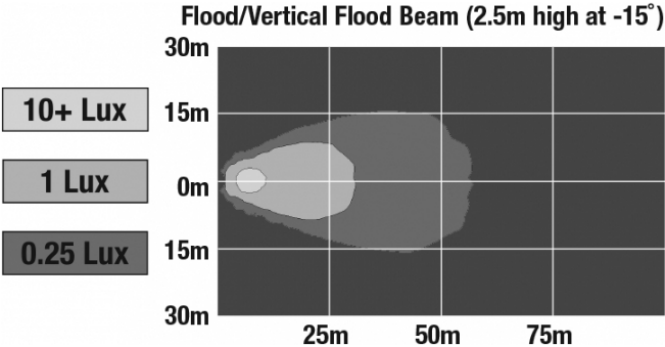

J.W. SPEAKER®
Engineered. Lighting. Solutions.

LED Work Light - Model 783 XD

PHOTOMETRIC SPECIFICATIONS

Raw Lumen Output	675
Effective Lumen Output	485
Candela Output	1,409
Nominal LED Color Temperature	5000 K
Beam Pattern(s)	Forward Lighting - Flood (Vertical)