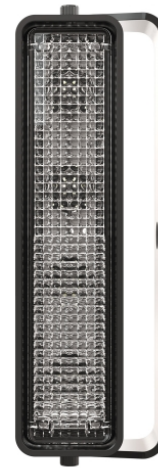

LED Work Light - Model 783 XD

PRODUCT INFORMATION

Description	12-48V LED Work Light with Vertical Flood Beam Pattern & Mounting Bracket
Height	54.10 mm / 2.13 in
Width	169.67 mm / 6.68 in
Depth	45.21 mm / 1.78 in
Shape	Rectangle
Outer Lens Material	Polycarbonate
Outer Lens Color	Clear
Housing Material	Polycarbonate
Housing Color	Black
Mounting Hardware Description	(x1) 3/8"-16 x 1.5" Mounting Bolt
Mounting Type	Universal Mount
Minimum Operating Temperature	-40 °C / -40 °F
Maximum Operating Temperature	65 °C / 149 °F
Connector or Wiring	Integral DT04-2P
Mating Connector	Deutsch DT06-2S
Product Weight	0.71 lbs / 0.32 kgs
Shipping Weight	6.60 lbs / 2.99 kgs

Print date: 2026-06-10

© 2026 J.W. Speaker Corporation • Germantown, WI U.S.A.
www.jwspeaker.com • speaker@jwspeaker.com • 262.251.6660

LED Work Light - Model 783 XD

PRODUCT DIMENSIONS

ELECTRICAL SPECIFICATIONS

Input Voltage	12-48V DC
Operating Voltage	9-60V DC
Transient Spike Protection	330V Peak @ 1 HZ-100 Pulses
Red Wire	Positive
Black Wire	Negative
Current Draw	1.00A @ 12V DC (Flood) 0.50A @ 24V DC (Flood) 0.30A @ 36V DC (Flood) 0.25A @ 48V DC (Flood)

LED Work Light - Model 783 XD

PHOTOMETRIC SPECIFICATIONS

Raw Lumen Output	675
Effective Lumen Output	485
Candela Output	1,409
Nominal LED Color Temperature	5000 K
Beam Pattern(s)	Forward Lighting - Flood (Vertical)