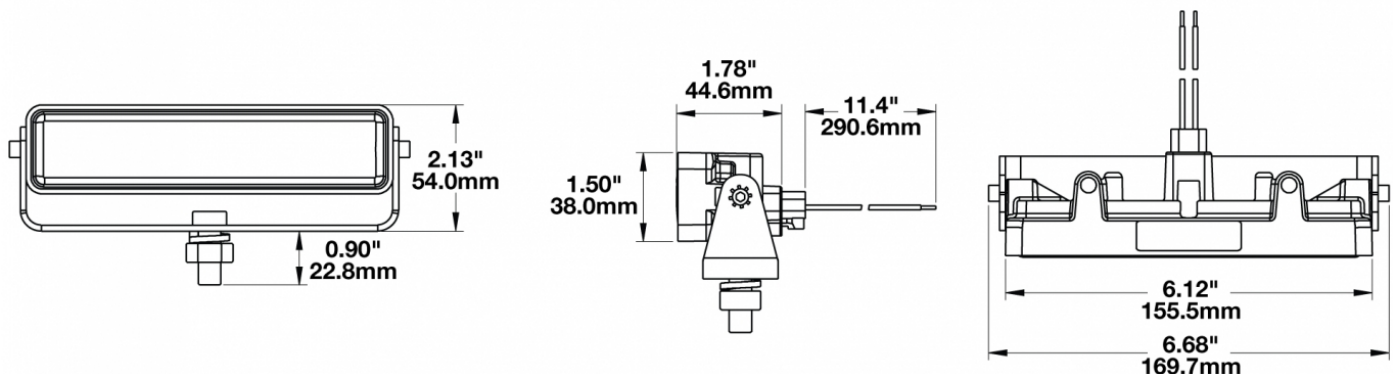

PRODUCT DIMENSIONS

Print date: 2017-06-24

© 2017 J.W. Speaker Corporation • Germantown, WI U.S.A.
www.jwspeaker.com • speaker@jwspeaker.com • 262.251.6660

J.W. SPEAKER
Engineered. Lighting. Solutions.