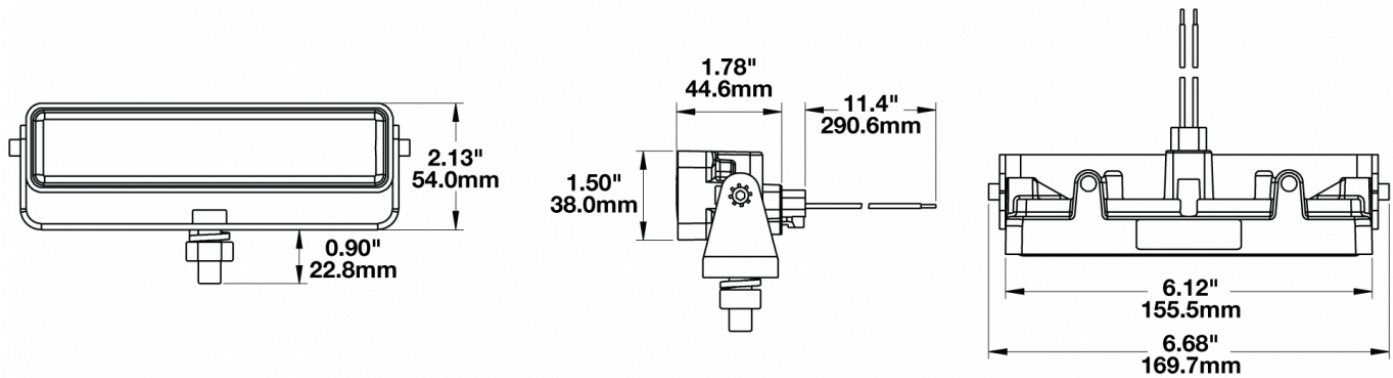

LED Work Light - Model 783 XD

PRODUCT INFORMATION

Description	12-48V LED Work Light with Vertical Flood Beam Pattern & Mounting Bracket
Height	54.10 mm / 2.13 in
Width	169.67 mm / 6.68 in
Depth	45.21 mm / 1.78 in
Shape	Rectangle
Outer Lens Material	Polycarbonate
Outer Lens Color	Clear
Housing Material	Polycarbonate
Housing Color	Black
Mounting Hardware Description	(x1) 3/8"-16 x 1.5" Mounting Bolt
Mounting Type	Universal Mount
Minimum Operating Temperature	-40 °C / -40 °F
Maximum Operating Temperature	65 °C / 149 °F
Connector or Wiring	Integral DT04-2P
Mating Connector	Deutsch DT06-2S
Product Weight	1.00 lbs / 0.45 kgs
Shipping Weight	3.40 lbs / 1.54 kgs

PRODUCT DIMENSIONS

ELECTRICAL SPECIFICATIONS

Input Voltage	12-48V DC
Operating Voltage	9-60V DC
Transient Spike Protection	330V Peak @ 1 HZ-100 Pulses
Red Wire	Positive
Black Wire	Negative
Current Draw	1.00A @ 12V DC (Flood) 0.50A @ 24V DC (Flood) 0.30A @ 36V DC (Flood) 0.25A @ 48V DC (Flood)

J.W. SPEAKER
Engineered. Lighting. Solutions.

LED Work Light - Model 783 XD

PHOTOMETRIC SPECIFICATIONS

Raw Lumen Output	675
Effective Lumen Output	485
Candela Output	1,409
Nominal LED Color Temperature	5000 K
Beam Pattern(s)	Forward Lighting - Flood (Vertical)