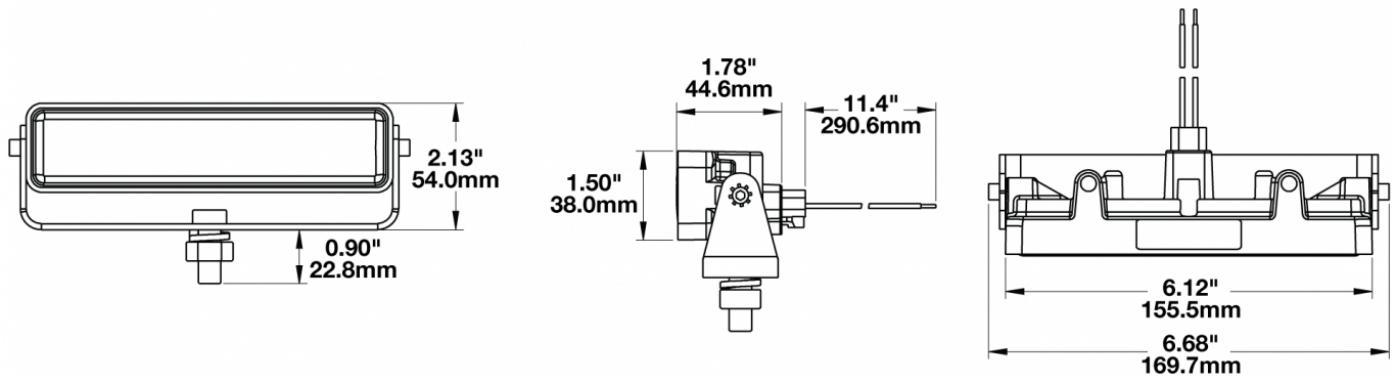

LED Work Light - Model 783 XD

PRODUCT INFORMATION

Description	12-48V LED Work Light with Vertical Flood Beam Pattern & Mounting Bracket
Height	54.10 mm / 2.13 in
Width	169.67 mm / 6.68 in
Depth	45.21 mm / 1.78 in
Shape	Rectangle
Outer Lens Material	Polycarbonate
Outer Lens Color	Clear
Housing Material	Polycarbonate
Housing Color	Black
Mounting Hardware Description	(x1) 3/8"-16 x 1.5" Mounting Bolt
Mounting Type	Universal Mount
Minimum Operating Temperature	-40 °C / -40 °F
Maximum Operating Temperature	65 °C / 149 °F
Connector or Wiring	Integral DT04-2P
Mating Connector	Deutsch DT06-2S
Product Weight	1.00 lbs / 0.45 kgs
Shipping Weight	3.40 lbs / 1.54 kgs

PRODUCT DIMENSIONS

ELECTRICAL SPECIFICATIONS

Input Voltage	12-48V DC
Operating Voltage	9-60V DC
Transient Spike Protection	330V Peak @ 1 HZ-100 Pulses
Red Wire	Positive
Black Wire	Negative
Current Draw	1.00A @ 12V DC (Flood) 0.50A @ 24V DC (Flood) 0.30A @ 36V DC (Flood) 0.25A @ 48V DC (Flood)

J.W. SPEAKER
Engineered. Lighting. Solutions.

LED Work Light - Model 783 XD

PHOTOMETRIC SPECIFICATIONS

Raw Lumen Output	675
Effective Lumen Output	485
Candela Output	1,409
Nominal LED Color Temperature	5000 K
Beam Pattern(s)	Forward Lighting - Flood (Vertical)