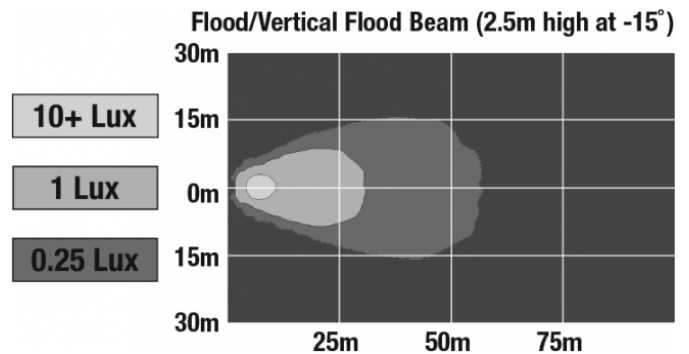

LED Work Light - Model 783 XD

PHOTOMETRIC SPECIFICATIONS

Raw Lumen Output	675
Effective Lumen Output	485
Candela Output	1,409
Nominal LED Color Temperature	5000 K
Beam Pattern(s)	Forward Lighting - Flood (Vertical)