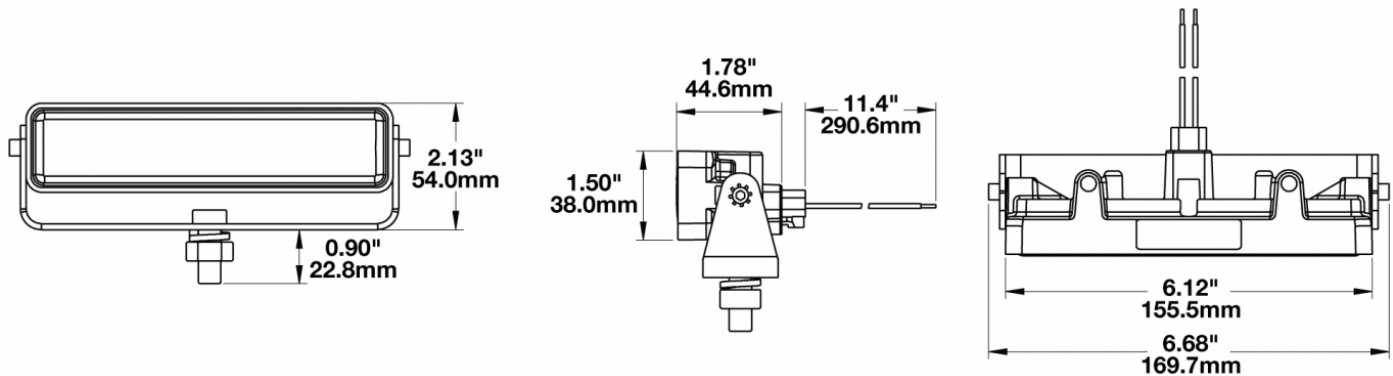

LED Work Light - Model 783 XD

PRODUCT INFORMATION

Description	12-48V LED Work Light with Vertical Flood Beam Pattern & Mounting Bracket
Height	54.10 mm / 2.13 in
Width	169.67 mm / 6.68 in
Depth	45.21 mm / 1.78 in
Shape	Rectangle
Outer Lens Material	Polycarbonate
Outer Lens Color	Clear
Housing Material	Polycarbonate
Housing Color	Black
Mounting Hardware Description	(x1) 3/8"-16 x 1.5" Mounting Bolt
Mounting Type	Universal Mount
Minimum Operating Temperature	-40 °C / -40 °F
Maximum Operating Temperature	65 °C / 149 °F
Connector or Wiring	Integral DT04-2P
Mating Connector	Deutsch DT06-2S
Product Weight	1.00 lbs / 0.45 kgs
Shipping Weight	3.40 lbs / 1.54 kgs

PRODUCT DIMENSIONS

ELECTRICAL SPECIFICATIONS

Input Voltage	12-48V DC
Operating Voltage	9-60V DC
Transient Spike Protection	330V Peak @ 1 HZ-100 Pulses
Red Wire	Positive
Black Wire	Negative
Current Draw	1.00A @ 12V DC (Flood) 0.50A @ 24V DC (Flood) 0.30A @ 36V DC (Flood) 0.25A @ 48V DC (Flood)

J.W. SPEAKER®
Engineered. Lighting. Solutions.

LED Work Light - Model 783 XD

PHOTOMETRIC SPECIFICATIONS

Raw Lumen Output	675
Effective Lumen Output	485
Candela Output	1,409
Nominal LED Color Temperature	5000 K
Beam Pattern(s)	Forward Lighting - Flood (Vertical)