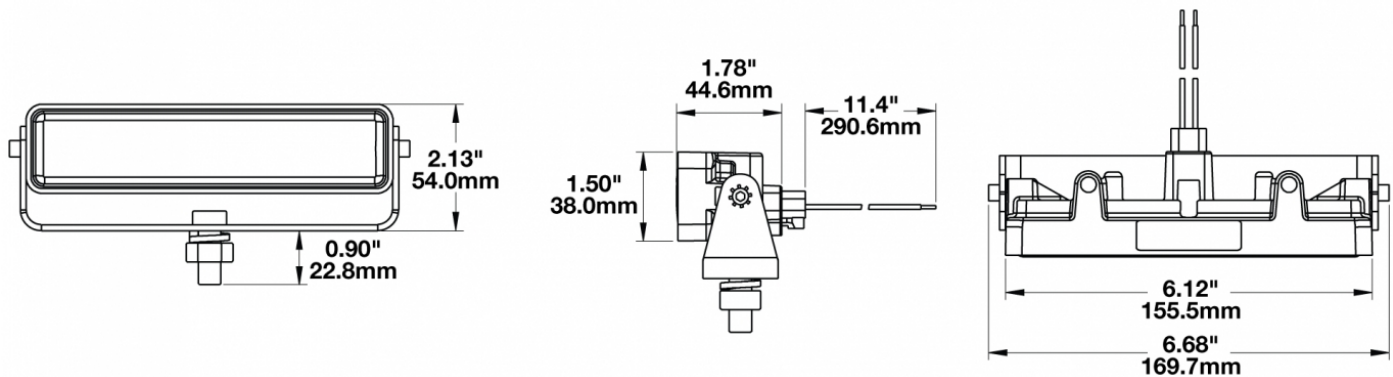

LED Work Light - Model 783 XD

PRODUCT DIMENSIONS

ELECTRICAL SPECIFICATIONS

Input Voltage	12-48V DC
Operating Voltage	9-60V DC
Transient Spike Protection	330V Peak @ 1 HZ-100 Pulses
Red Wire	Positive
Black Wire	Negative
Current Draw	1.00A @ 12V DC (Flood) 0.50A @ 24V DC (Flood) 0.30A @ 36V DC (Flood) 0.25A @ 48V DC (Flood)