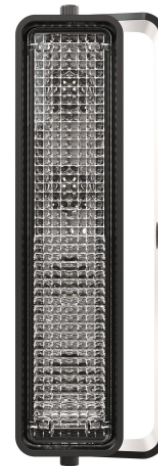

LED Work Light - Model 783 XD

PRODUCT INFORMATION

Description	12-48V LED Work Light with Vertical Flood Beam Pattern & Mounting Bracket
Height	54.10 mm / 2.13 in
Width	169.67 mm / 6.68 in
Depth	45.21 mm / 1.78 in
Shape	Rectangle
Outer Lens Material	Polycarbonate
Outer Lens Color	Clear
Housing Material	Polycarbonate
Housing Color	Black
Mounting Hardware Description	(x1) 3/8"-16 x 1.5" Mounting Bolt
Mounting Type	Universal Mount
Minimum Operating Temperature	-40 °C / -40 °F
Maximum Operating Temperature	65 °C / 149 °F
Connector or Wiring	Integral DT04-2P
Mating Connector	Deutsch DT06-2S
Product Weight	0.71 lbs / 0.32 kgs
Shipping Weight	6.60 lbs / 2.99 kgs

PRODUCT DIMENSIONS

ELECTRICAL SPECIFICATIONS

Input Voltage	12-48V DC
Operating Voltage	9-60V DC
Transient Spike Protection	330V Peak @ 1 HZ-100 Pulses
Red Wire	Positive
Black Wire	Negative
Current Draw	1.00A @ 12V DC (Flood) 0.50A @ 24V DC (Flood) 0.30A @ 36V DC (Flood) 0.25A @ 48V DC (Flood)

LED Work Light - Model 783 XD

PHOTOMETRIC SPECIFICATIONS

Raw Lumen Output	675
Effective Lumen Output	485
Candela Output	1,409
Nominal LED Color Temperature	5000 K
Beam Pattern(s)	Forward Lighting - Flood (Vertical)