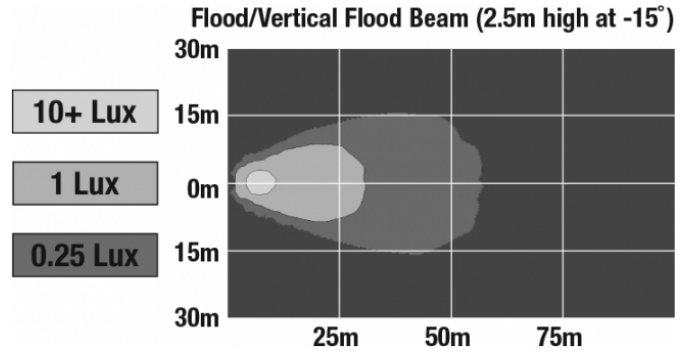

LED Work Light - Model 783 XD

PRODUCT INFORMATION

Description	12-48V LED Work Light with Vertical Flood Beam Pattern & Mounting Bracket
Height	54.10 mm / 2.13 in
Width	169.67 mm / 6.68 in
Depth	45.21 mm / 1.78 in
Shape	Rectangle
Outer Lens Material	Polycarbonate
Outer Lens Color	Clear
Housing Material	Polycarbonate
Housing Color	Black
Mounting Hardware Description	(x1) 3/8"-16 x 1.5" Mounting Bolt
Mounting Type	Universal Mount
Minimum Operating Temperature	-40 °C / -40 °F
Maximum Operating Temperature	65 °C / 149 °F
Connector or Wiring	Integral DT04-2P
Mating Connector	Deutsch DT06-2S
Product Weight	1.00 lbs / 0.45 kgs
Shipping Weight	3.40 lbs / 1.54 kgs

J.W. SPEAKER
Engineered. Lighting. Solutions.

LED Work Light - Model 783 XD

PHOTOMETRIC SPECIFICATIONS

Raw Lumen Output	675
Effective Lumen Output	485
Candela Output	1,409
Nominal LED Color Temperature	5000 K
Beam Pattern(s)	Forward Lighting - Flood (Vertical)