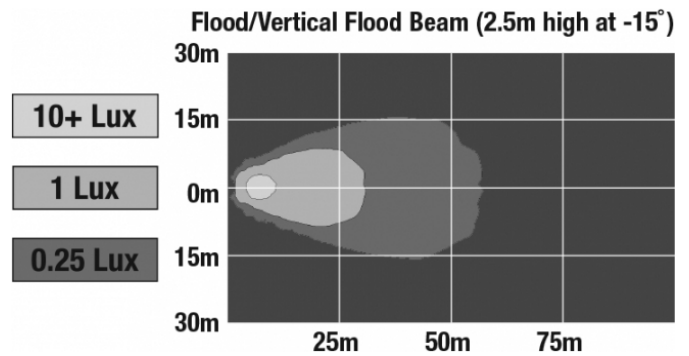

LED Work Light - Model 783 XD

PHOTOMETRIC SPECIFICATIONS

Raw Lumen Output	675
Effective Lumen Output	485
Candela Output	1,409
Nominal LED Color Temperature	5000 K
Beam Pattern(s)	Forward Lighting - Flood (Vertical)