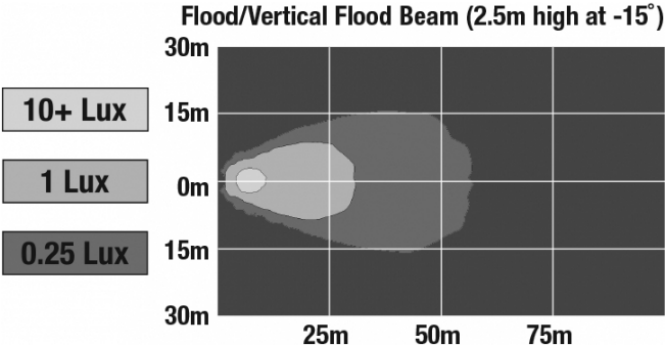

## PHOTOMETRIC SPECIFICATIONS

<b>Raw Lumen Output</b>	675
<b>Effective Lumen Output</b>	485
<b>Candela Output</b>	1,409
<b>Nominal LED Color Temperature</b>	5000 K
<b>Beam Pattern(s)</b>	Forward Lighting - Flood (Vertical)