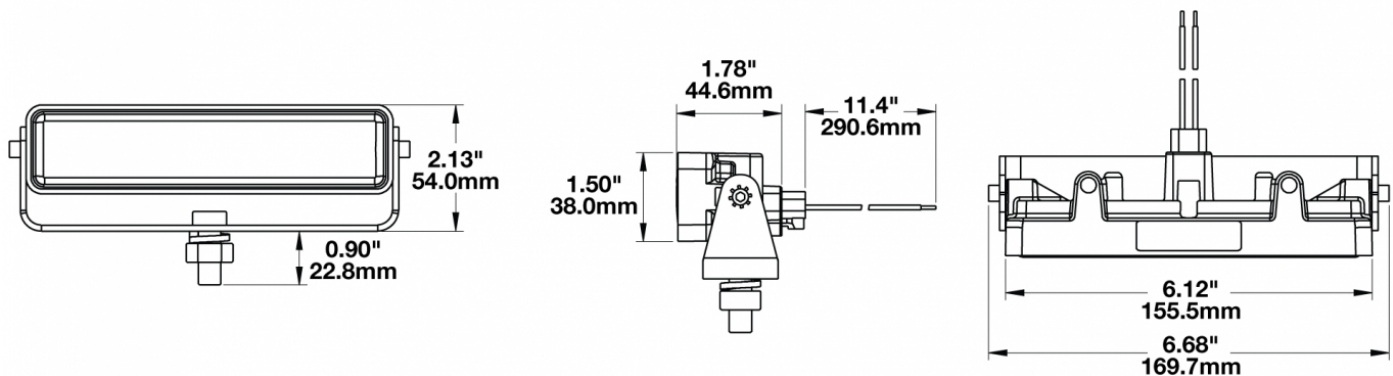

PRODUCT DIMENSIONS

Print date: 2017-08-18

© 2017 J.W. Speaker Corporation • Germantown, WI U.S.A.
www.jwspeaker.com • speaker@jwspeaker.com • 262.251.6660

J.W. SPEAKER
Engineered. Lighting. Solutions.