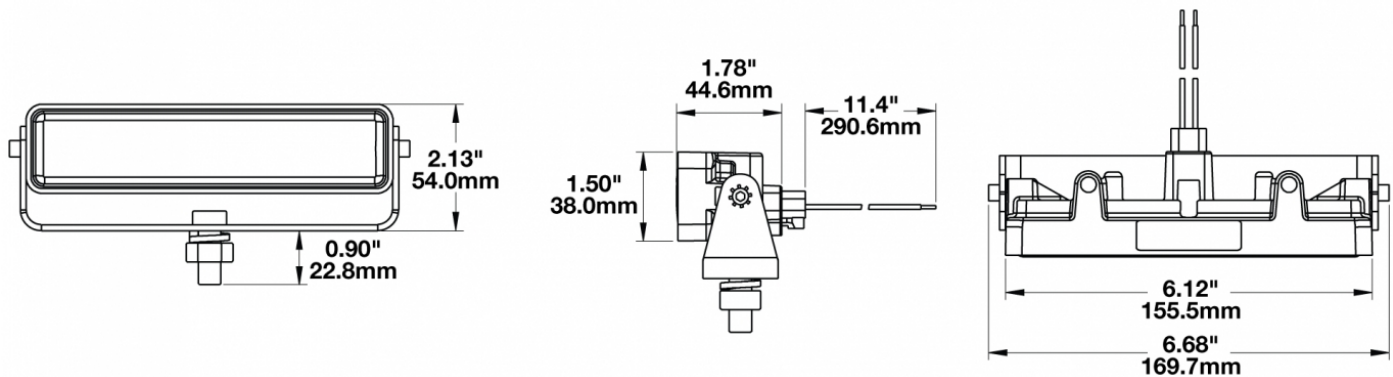

LED Work Light - Model 783 XD

PRODUCT INFORMATION

Description	12-48V LED Work Light with Vertical Flood Beam Pattern & Mounting Bracket
Height	54.10 mm / 2.13 in
Width	169.67 mm / 6.68 in
Depth	45.21 mm / 1.78 in
Shape	Rectangle
Outer Lens Material	Polycarbonate
Outer Lens Color	Clear
Housing Material	Polycarbonate
Housing Color	Black
Mounting Hardware Description	(x1) 3/8"-16 x 1.5" Mounting Bolt
Mounting Type	Universal Mount
Minimum Operating Temperature	-40 °C / -40 °F
Maximum Operating Temperature	65 °C / 149 °F
Connector or Wiring	Integral DT04-2P
Mating Connector	Deutsch DT06-2S
Product Weight	0.71 lbs / 0.32 kgs
Shipping Weight	6.60 lbs / 2.99 kgs

PRODUCT DIMENSIONS

ELECTRICAL SPECIFICATIONS

Input Voltage	12-48V DC
Operating Voltage	9-60V DC
Transient Spike Protection	330V Peak @ 1 HZ-100 Pulses
Red Wire	Positive
Black Wire	Negative
Current Draw	1.00A @ 12V DC (Flood) 0.50A @ 24V DC (Flood) 0.30A @ 36V DC (Flood) 0.25A @ 48V DC (Flood)

J.W. SPEAKER
Engineered. Lighting. Solutions.

LED Work Light - Model 783 XD

PHOTOMETRIC SPECIFICATIONS

Raw Lumen Output	675
Effective Lumen Output	485
Candela Output	1,409
Nominal LED Color Temperature	5000 K
Beam Pattern(s)	Forward Lighting - Flood (Vertical)