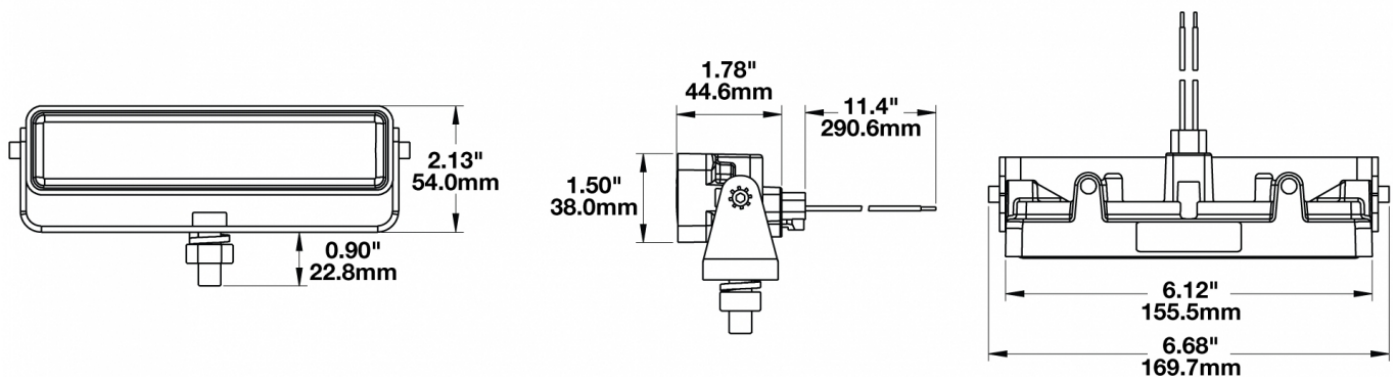

LED Work Light - Model 783 XD

PRODUCT INFORMATION

Description	12-48V LED Work Light with Vertical Flood Beam Pattern & No Mounting Bracket - Bulk Qty (18 MIN)
Height	54.10 mm / 2.13 in
Width	169.67 mm / 6.68 in
Depth	45.21 mm / 1.78 in
Shape	Rectangle
Outer Lens Material	Polycarbonate
Outer Lens Color	Clear
Housing Material	Polycarbonate
Housing Color	Black
Minimum Operating Temperature	-40 °C / -40 °F
Maximum Operating Temperature	65 °C / 149 °F
Connector or Wiring	Integral DT04-2P
Mating Connector	Deutsch DT06-2S
Product Weight	0.80 lbs / 0.36 kgs

ELECTRICAL SPECIFICATIONS

Input Voltage	12-48V DC
Operating Voltage	9-60V DC
Transient Spike Protection	330V Peak @ 1 HZ-100 Pulses
Red Wire	Positive
Black Wire	Negative
Current Draw	1.00A @ 12V DC (Flood) 0.50A @ 24V DC (Flood) 0.30A @ 36V DC (Flood) 0.25A @ 48V DC (Flood)

REGULATORY STANDARDS COMPLIANCE

Buy America Standards
IEC IP67

Eco Friendly
UL Recognized

PHOTOMETRIC SPECIFICATIONS

Raw Lumen Output	675
Effective Lumen Output	485
Candela Output	1,409
Nominal LED Color Temperature	5000 K
Beam Pattern(s)	Forward Lighting - Flood (Vertical)