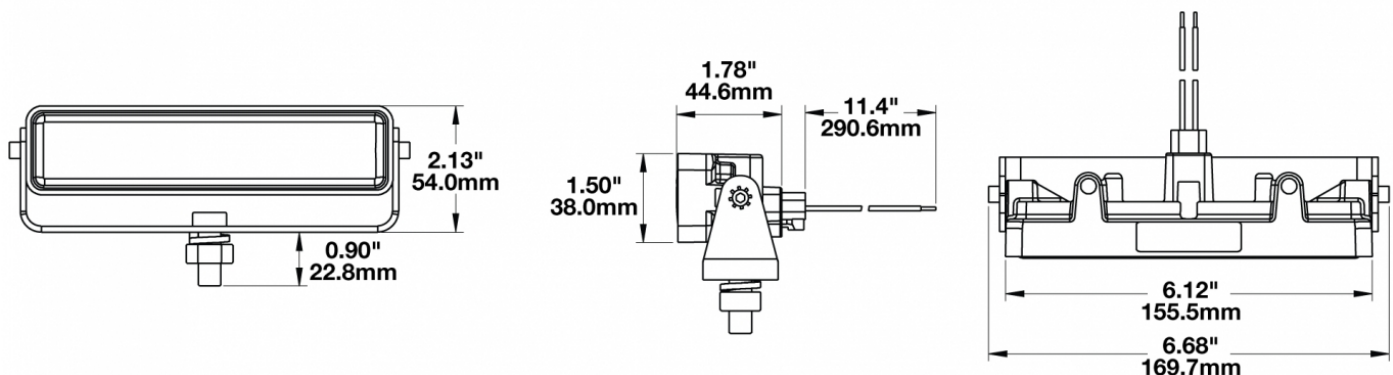

PRODUCT DIMENSIONS

Print date: 2017-12-13

© 2017 J.W. Speaker Corporation • Germantown, WI U.S.A.
www.jwspeaker.com • speaker@jwspeaker.com • 262.251.6660

J.W. SPEAKER
Engineered. Lighting. Solutions.