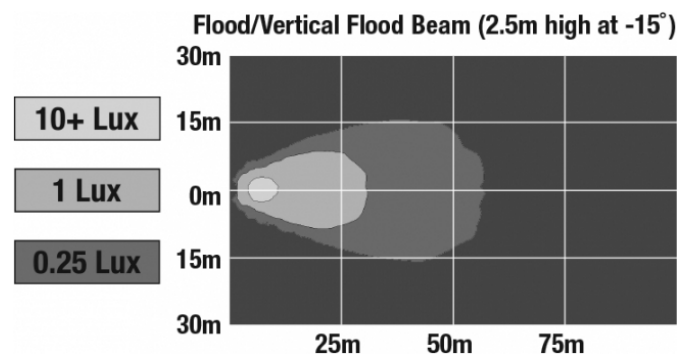

LED Work Light - Model 783 XD

ELECTRICAL SPECIFICATIONS

Input Voltage	12-48V DC
Operating Voltage	9-60V DC
Transient Spike Protection	330V Peak @ 1 HZ-100 Pulses
Red Wire	Positive
Black Wire	Negative
Current Draw	1.00A @ 12V DC (Flood) 0.50A @ 24V DC (Flood) 0.30A @ 36V DC (Flood) 0.25A @ 48V DC (Flood)

REGULATORY STANDARDS COMPLIANCE

Buy America Standards
IEC IP67

Eco Friendly
UL Recognized

PHOTOMETRIC SPECIFICATIONS

Raw Lumen Output	675
Effective Lumen Output	485
Candela Output	1,409
Nominal LED Color Temperature	5000 K
Beam Pattern(s)	Forward Lighting - Flood (Vertical)

Print date: 2017-06-24

© 2017 J.W. Speaker Corporation • Germantown, WI U.S.A.
www.jwspeaker.com • speaker@jwspeaker.com • 262.251.6660

J.W. SPEAKER
Engineered. Lighting. Solutions.