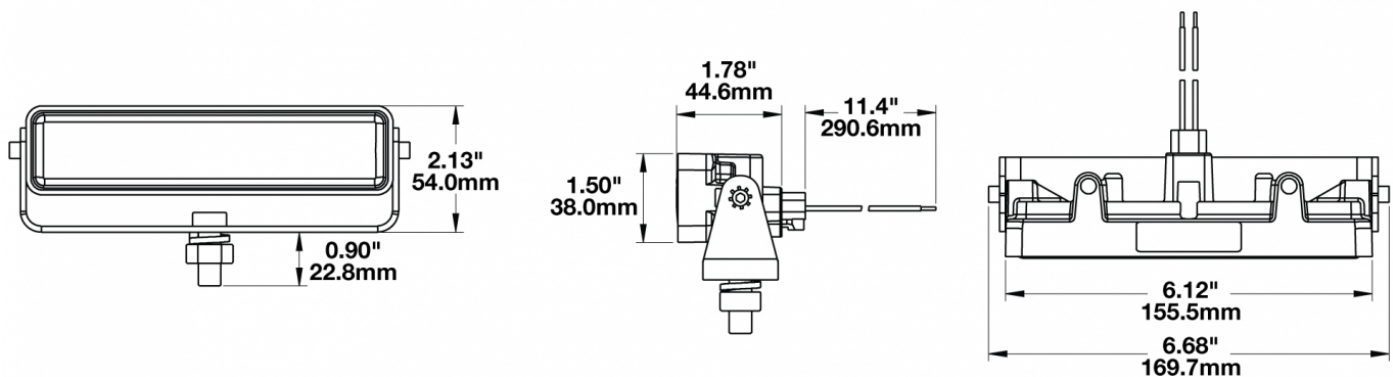

PRODUCT DIMENSIONS

Print date: 2017-10-18

© 2017 J.W. Speaker Corporation • Germantown, WI U.S.A.
www.jwspeaker.com • speaker@jwspeaker.com • 262.251.6660

J.W. SPEAKER
Engineered. Lighting. Solutions.