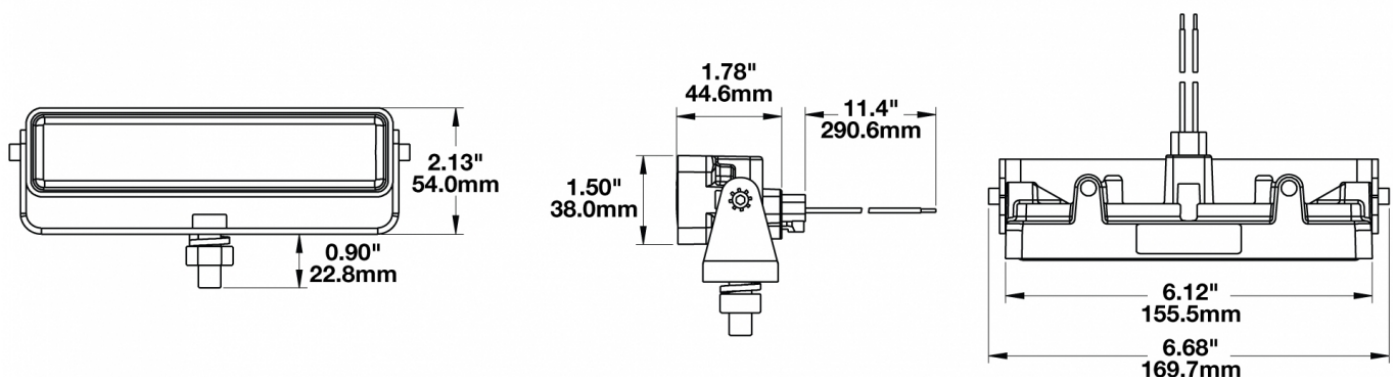

PRODUCT DIMENSIONS

Print date: 2017-08-18

© 2017 J.W. Speaker Corporation • Germantown, WI U.S.A.
www.jwspeaker.com • speaker@jwspeaker.com • 262.251.6660

J.W. SPEAKER
Engineered. Lighting. Solutions.