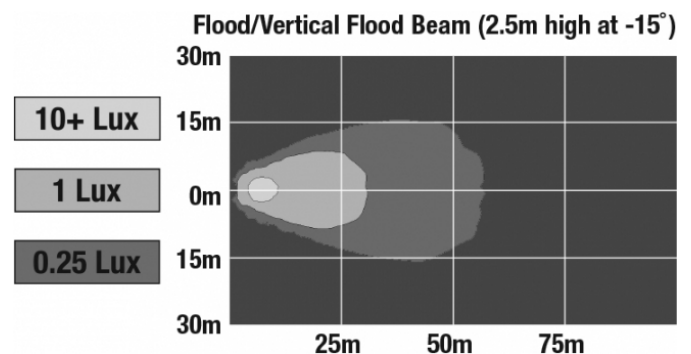

## PHOTOMETRIC SPECIFICATIONS

<b>Raw Lumen Output</b>	675
<b>Effective Lumen Output</b>	485
<b>Candela Output</b>	1,409
<b>Nominal LED Color Temperature</b>	5000 K
<b>Beam Pattern(s)</b>	Forward Lighting - Flood (Vertical)