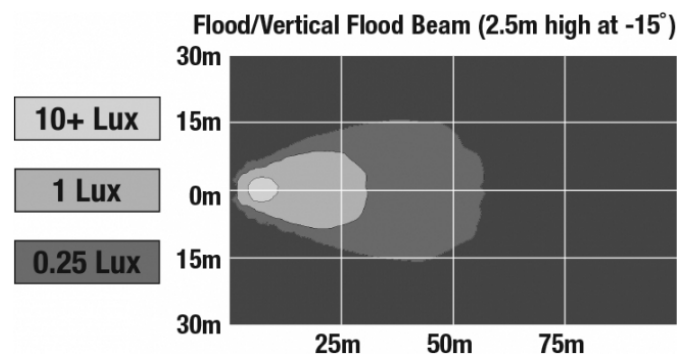

LED Work Light - Model 783 XD

PRODUCT INFORMATION

Description	12-48V LED Work Light with Vertical Flood Beam Pattern & No Mounting Bracket - Bulk Qty (18 MIN)
Height	54.10 mm / 2.13 in
Width	169.67 mm / 6.68 in
Depth	45.21 mm / 1.78 in
Shape	Rectangle
Outer Lens Material	Polycarbonate
Outer Lens Color	Clear
Housing Material	Polycarbonate
Housing Color	Black
Minimum Operating Temperature	-40 °C / -40 °F
Maximum Operating Temperature	65 °C / 149 °F
Connector or Wiring	Integral DT04-2P
Mating Connector	Deutsch DT06-2S
Product Weight	0.35 lbs / 0.16 kgs

REGULATORY STANDARDS COMPLIANCE

Buy America Standards
IEC IP67

Eco Friendly
UL Recognized

PHOTOMETRIC SPECIFICATIONS

Raw Lumen Output	675
Effective Lumen Output	485
Candela Output	1,409
Nominal LED Color Temperature	5000 K
Beam Pattern(s)	Forward Lighting - Flood (Vertical)