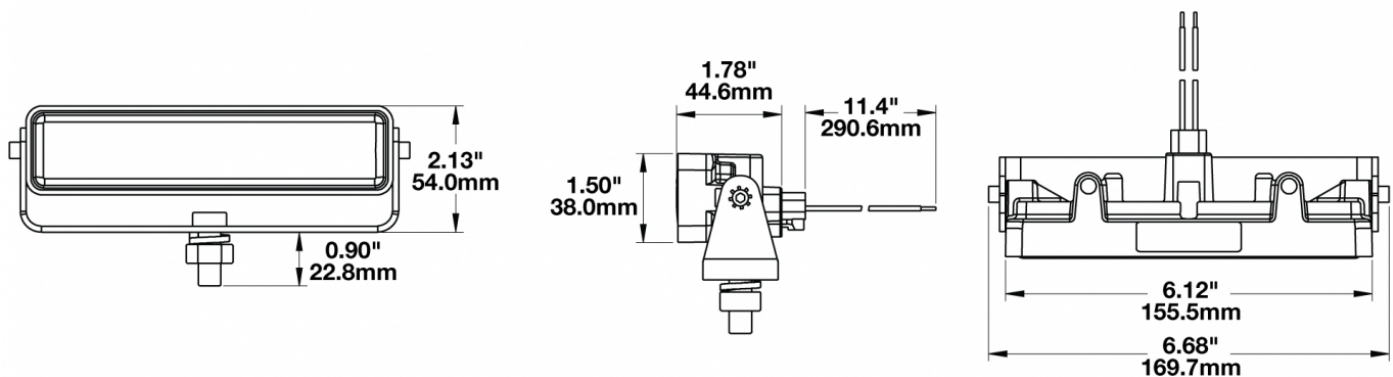

PRODUCT DIMENSIONS

Print date: 2019-02-15

© 2019 J.W. Speaker Corporation • Germantown, WI U.S.A.
www.jwspeaker.com • speaker@jwspeaker.com • 262.251.6660

J.W. SPEAKER
Engineered. Lighting. Solutions.