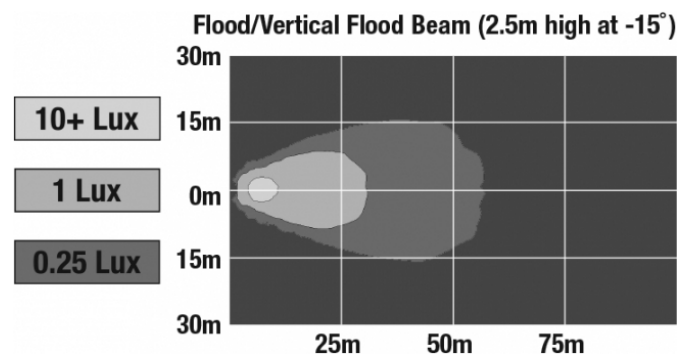

## PHOTOMETRIC SPECIFICATIONS

<b>Raw Lumen Output</b>	675
<b>Effective Lumen Output</b>	485
<b>Candela Output</b>	1,409
<b>Nominal LED Color Temperature</b>	5000 K
<b>Beam Pattern(s)</b>	Forward Lighting - Flood (Vertical)