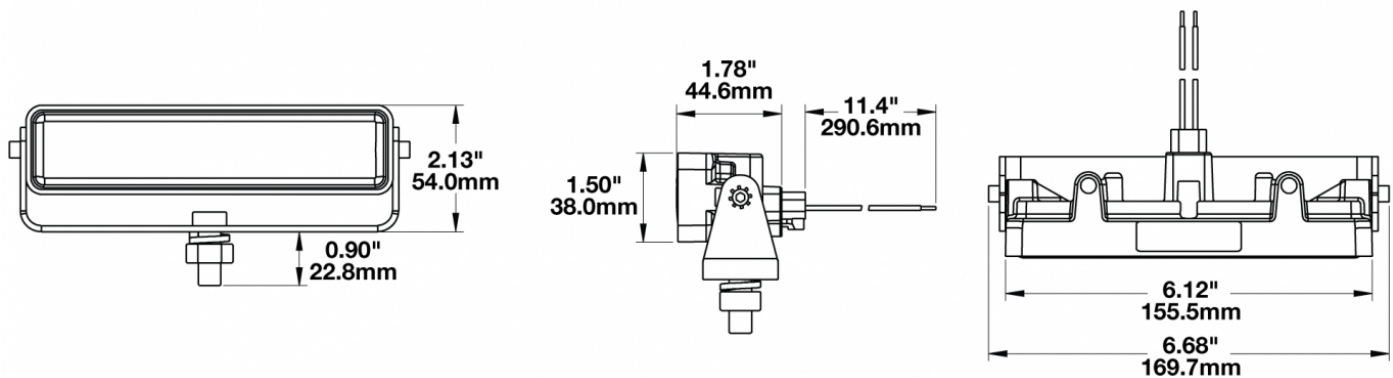

## PRODUCT INFORMATION

---

<b>Description</b>	12-48V LED Work Light with Vertical Flood Beam Pattern & Mounting Bracket - Bulk Qty (18 MIN)
<b>Height</b>	54.10 mm / 2.13 in
<b>Width</b>	169.67 mm / 6.68 in
<b>Depth</b>	45.21 mm / 1.78 in
<b>Shape</b>	Rectangle
<b>Outer Lens Material</b>	Polycarbonate
<b>Outer Lens Color</b>	Clear
<b>Housing Material</b>	Polycarbonate
<b>Housing Color</b>	Black
<b>Mounting Hardware Description</b>	(x1) M8-1.25 x 25 mm Mounting Bolt
<b>Mounting Type</b>	Universal Mount
<b>Minimum Operating Temperature</b>	-40 °C / -40 °F
<b>Maximum Operating Temperature</b>	65 °C / 149 °F
<b>Connector or Wiring</b>	Integral DT04-2P
<b>Mating Connector</b>	Deutsch DT06-2S
<b>Product Weight</b>	1.00 lbs / 0.45 kgs

## PRODUCT DIMENSIONS