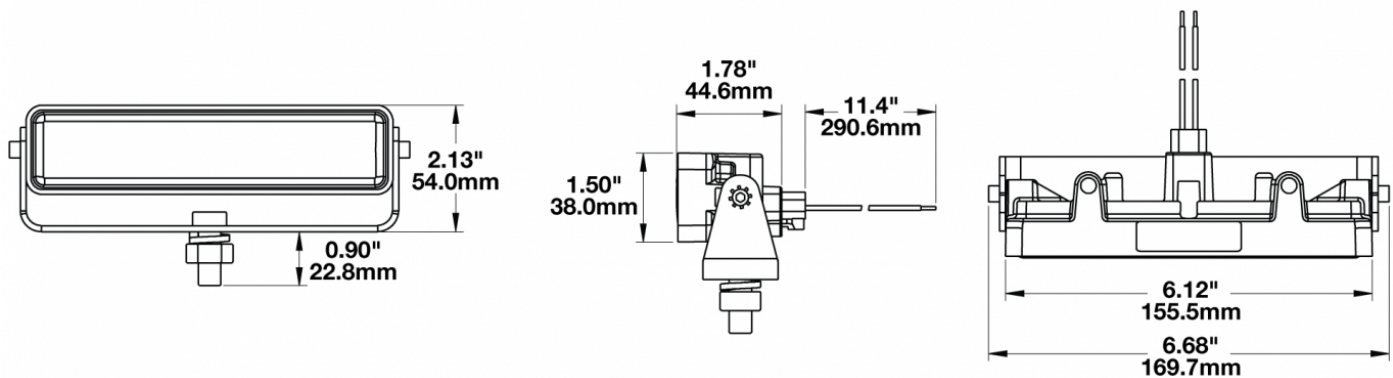

## PRODUCT INFORMATION

---

<b>Description</b>	12-48V LED Work Light with Vertical Flood Beam Pattern & Mounting Bracket - Bulk Qty (18 MIN)
<b>Height</b>	54.10 mm / 2.13 in
<b>Width</b>	169.67 mm / 6.68 in
<b>Depth</b>	45.21 mm / 1.78 in
<b>Shape</b>	Rectangle
<b>Outer Lens Material</b>	Polycarbonate
<b>Outer Lens Color</b>	Clear
<b>Housing Material</b>	Polycarbonate
<b>Housing Color</b>	Black
<b>Mounting Hardware Description</b>	(x1) M8-1.25 x 25 mm Mounting Bolt
<b>Mounting Type</b>	Universal Mount
<b>Minimum Operating Temperature</b>	-40 °C / -40 °F
<b>Maximum Operating Temperature</b>	65 °C / 149 °F
<b>Connector or Wiring</b>	Integral DT04-2P
<b>Mating Connector</b>	Deutsch DT06-2S
<b>Product Weight</b>	0.71 lbs / 0.32 kgs
<b>Shipping Weight</b>	13.46 lbs / 6.11 kgs

## PRODUCT DIMENSIONS