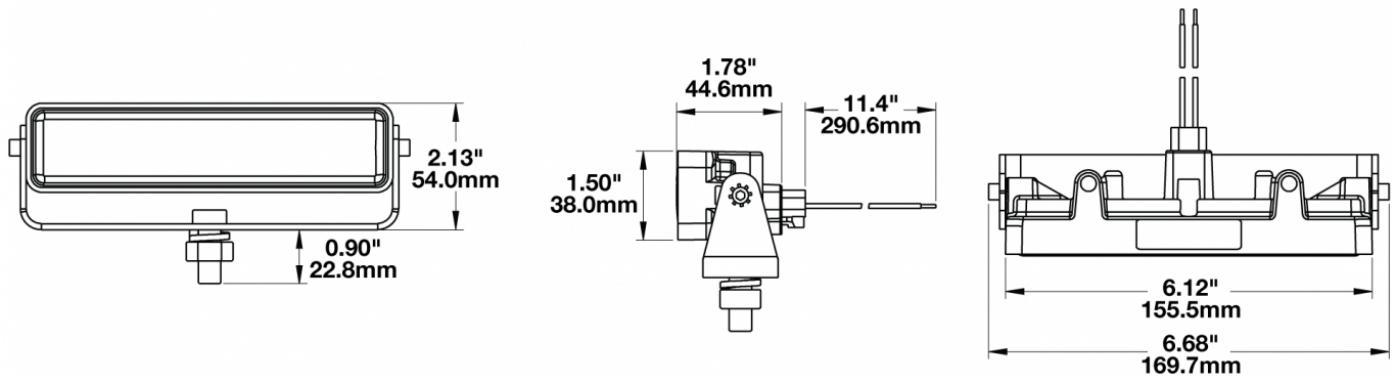

LED Work Light - Model 783 XD

PRODUCT INFORMATION

Description	12-48V LED Work Light with Vertical Flood Beam Pattern & Mounting Bracket - Bulk Qty (18 MIN)
Height	54.10 mm / 2.13 in
Width	169.67 mm / 6.68 in
Depth	45.21 mm / 1.78 in
Shape	Rectangle
Outer Lens Material	Polycarbonate
Outer Lens Color	Clear
Housing Material	Polycarbonate
Housing Color	Black
Mounting Hardware Description	(x1) M8-1.25 x 25 mm Mounting Bolt
Mounting Type	Universal Mount
Minimum Operating Temperature	-40 °C / -40 °F
Maximum Operating Temperature	65 °C / 149 °F
Connector or Wiring	Integral DT04-2P
Mating Connector	Deutsch DT06-2S
Product Weight	1.00 lbs / 0.45 kgs

PRODUCT DIMENSIONS

ELECTRICAL SPECIFICATIONS

Input Voltage	12-48V DC
Operating Voltage	9-60V DC
Transient Spike Protection	330V Peak @ 1 HZ-100 Pulses
Red Wire	Bullet
Black Wire	Socket
Current Draw	1.00A @ 12V DC (Flood) 0.50A @ 24V DC (Flood) 0.30A @ 36V DC (Flood) 0.25A @ 48V DC (Flood)

J.W. SPEAKER
Engineered. Lighting. Solutions.

LED Work Light - Model 783 XD

PHOTOMETRIC SPECIFICATIONS

Raw Lumen Output	675
Effective Lumen Output	485
Candela Output	1,409
Nominal LED Color Temperature	5000 K
Beam Pattern(s)	Forward Lighting - Flood (Vertical)