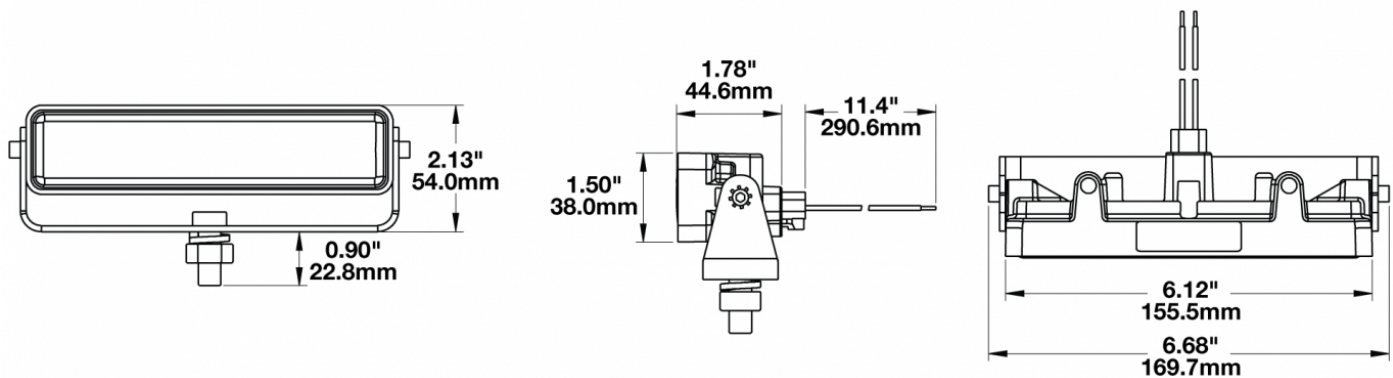

LED Work Light - Model 783 XD

PRODUCT DIMENSIONS

ELECTRICAL SPECIFICATIONS

Input Voltage	12-48V DC
Operating Voltage	9-60V DC
Transient Spike Protection	330V Peak @ 1 HZ-100 Pulses
Red Wire	Bullet
Black Wire	Socket
Current Draw	1.00A @ 12V DC (Flood) 0.50A @ 24V DC (Flood) 0.30A @ 36V DC (Flood) 0.25A @ 48V DC (Flood)

REGULATORY STANDARDS COMPLIANCE

Buy America Standards
IEC IP67

Eco Friendly
UL Recognized

Print date: 2019-02-15

© 2019 J.W. Speaker Corporation • Germantown, WI U.S.A.
www.jwspeaker.com • speaker@jwspeaker.com • 262.251.6660

J.W. SPEAKER
Engineered. Lighting. Solutions.