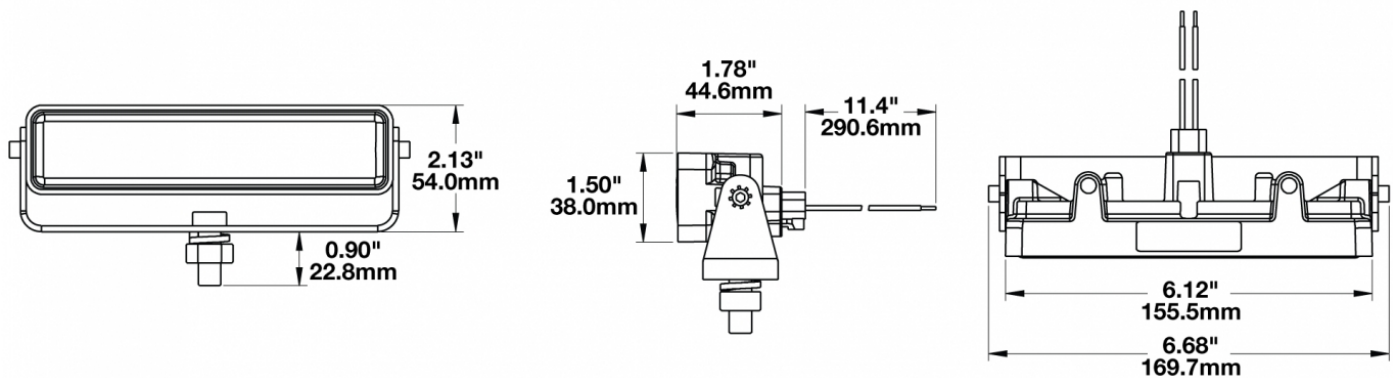

LED Work Light - Model 783 XD

PRODUCT DIMENSIONS

ELECTRICAL SPECIFICATIONS

Input Voltage	12-48V DC
Operating Voltage	9-60V DC
Transient Spike Protection	330V Peak @ 1 HZ-100 Pulses
Red Wire	Bullet
Black Wire	Socket
Current Draw	1.00A @ 12V DC (Flood) 0.50A @ 24V DC (Flood) 0.30A @ 36V DC (Flood) 0.25A @ 48V DC (Flood)

REGULATORY STANDARDS COMPLIANCE

Buy America Standards
IEC IP67

Eco Friendly
UL Recognized

Print date: 2017-08-16

© 2017 J.W. Speaker Corporation • Germantown, WI U.S.A.
www.jwspeaker.com • speaker@jwspeaker.com • 262.251.6660

J.W. SPEAKER
Engineered. Lighting. Solutions.