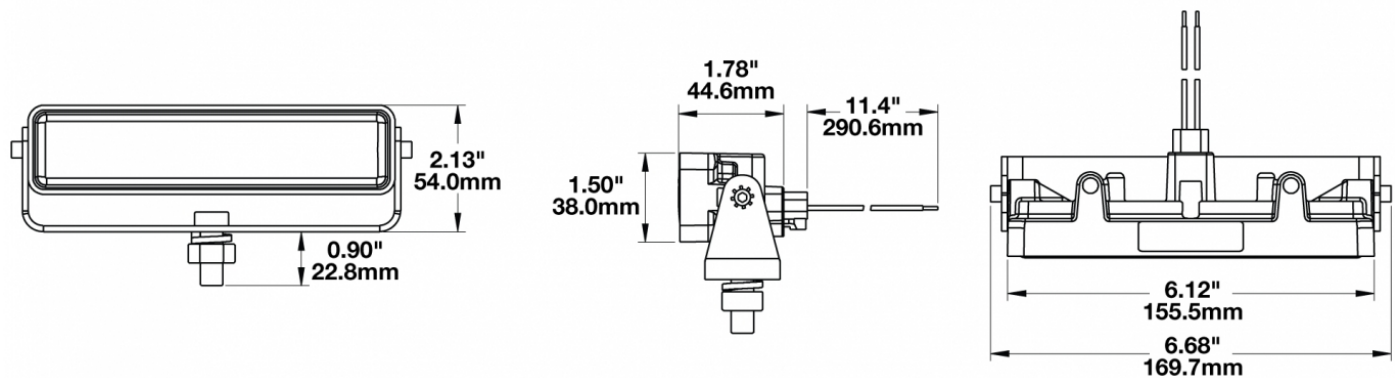

LED Work Light - Model 783 XD

PRODUCT DIMENSIONS

ELECTRICAL SPECIFICATIONS

Input Voltage	12-48V DC
Operating Voltage	9-60V DC
Transient Spike Protection	330V Peak @ 1 HZ-100 Pulses
Red Wire	Bullet
Black Wire	Socket
Current Draw	1.00A @ 12V DC (Flood) 0.50A @ 24V DC (Flood) 0.30A @ 36V DC (Flood) 0.25A @ 48V DC (Flood)

REGULATORY STANDARDS COMPLIANCE

Buy America Standards
IEC IP67

Eco Friendly
UL Recognized

Print date: 2017-12-13

© 2017 J.W. Speaker Corporation • Germantown, WI U.S.A.
www.jwspeaker.com • speaker@jwspeaker.com • 262.251.6660

J.W. SPEAKER
Engineered. Lighting. Solutions.