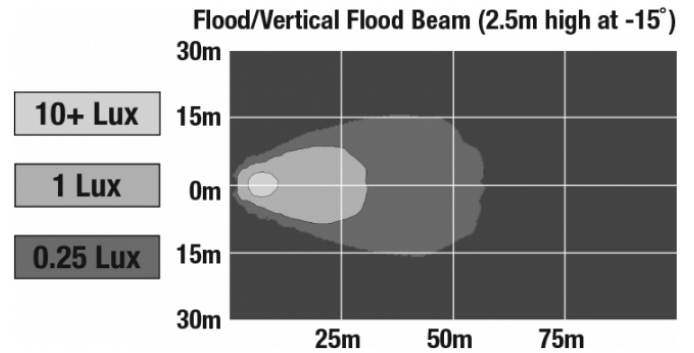

J.W. SPEAKER
Engineered. Lighting. Solutions.

LED Work Light - Model 783 XD

PHOTOMETRIC SPECIFICATIONS

Raw Lumen Output	675
Effective Lumen Output	485
Candela Output	1,409
Nominal LED Color Temperature	5000 K
Beam Pattern(s)	Forward Lighting - Flood (Vertical)