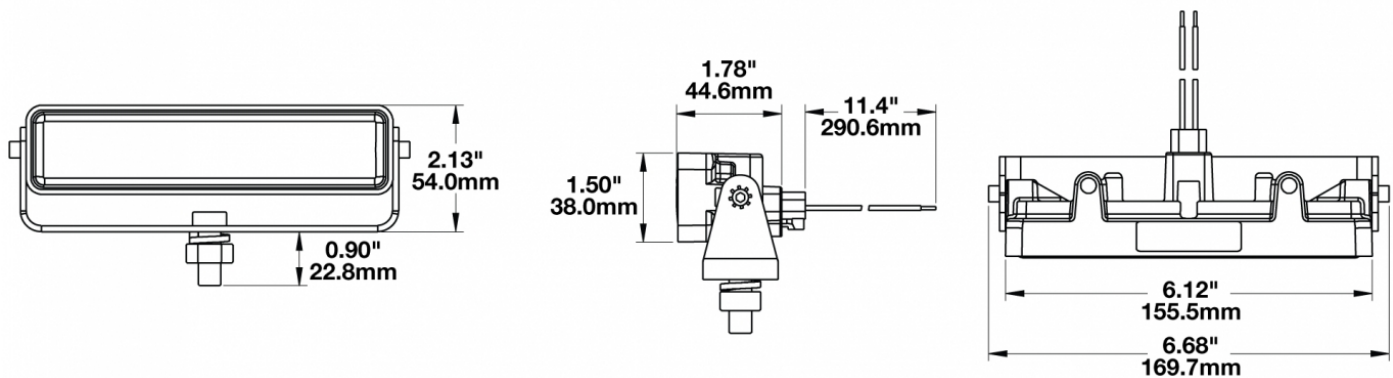

## PRODUCT INFORMATION

<b>Description</b>	12-48V LED Work Light with Vertical Flood Beam Pattern & Mounting Bracket - Bulk Qty (18 MIN)
<b>Height</b>	54.10 mm / 2.13 in
<b>Width</b>	169.67 mm / 6.68 in
<b>Depth</b>	45.21 mm / 1.78 in
<b>Shape</b>	Rectangle
<b>Outer Lens Material</b>	Polycarbonate
<b>Outer Lens Color</b>	Clear
<b>Housing Material</b>	Polycarbonate
<b>Housing Color</b>	Black
<b>Mounting Hardware Description</b>	(x1) M8-1.25 x 25 mm Mounting Bolt
<b>Mounting Type</b>	Universal Mount
<b>Minimum Operating Temperature</b>	-40 °C / -40 °F
<b>Maximum Operating Temperature</b>	65 °C / 149 °F
<b>Connector or Wiring</b>	Integral DT04-2P
<b>Mating Connector</b>	Deutsch DT06-2S
<b>Product Weight</b>	1.00 lbs / 0.45 kgs

## PRODUCT DIMENSIONS