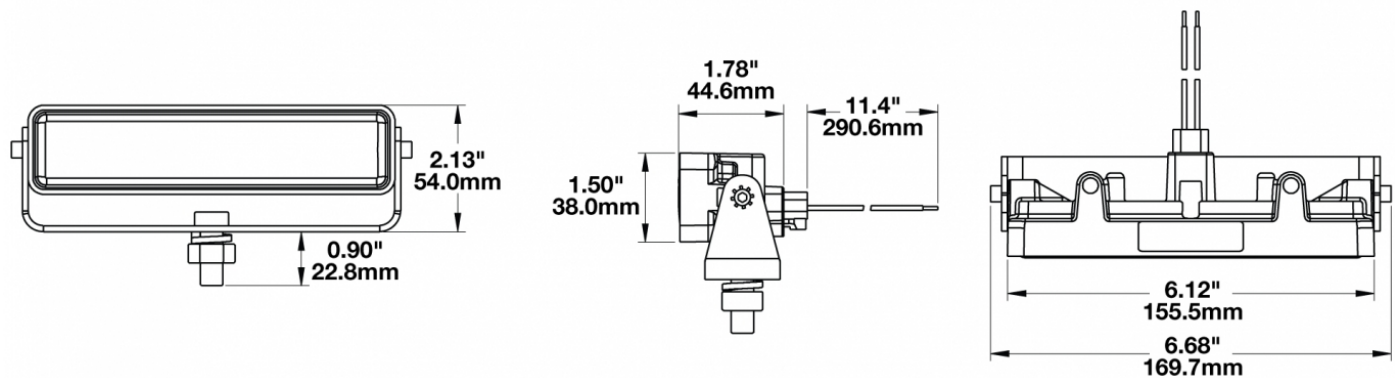

## PRODUCT INFORMATION

---

<b>Description</b>	12-48V LED Work Light with Flood Beam Pattern & Mounting Bracket - Bulk Qty (18 MIN)
<b>Height</b>	54.10 mm / 2.13 in
<b>Width</b>	169.67 mm / 6.68 in
<b>Depth</b>	45.21 mm / 1.78 in
<b>Shape</b>	Rectangle
<b>Outer Lens Material</b>	Polycarbonate
<b>Outer Lens Color</b>	Clear
<b>Housing Material</b>	Polycarbonate
<b>Housing Color</b>	Black
<b>Mounting Hardware Description</b>	(x1) 3/8"-16 x 1.5" Mounting Bolt
<b>Mounting Type</b>	Universal Mount
<b>Minimum Operating Temperature</b>	-40 °C / -40 °F
<b>Maximum Operating Temperature</b>	65 °C / 149 °F
<b>Connector or Wiring</b>	Integral DT04-2P
<b>Mating Connector</b>	Deutsch DT06-2S
<b>Product Weight</b>	1.00 lbs / 0.45 kgs

## PRODUCT DIMENSIONS