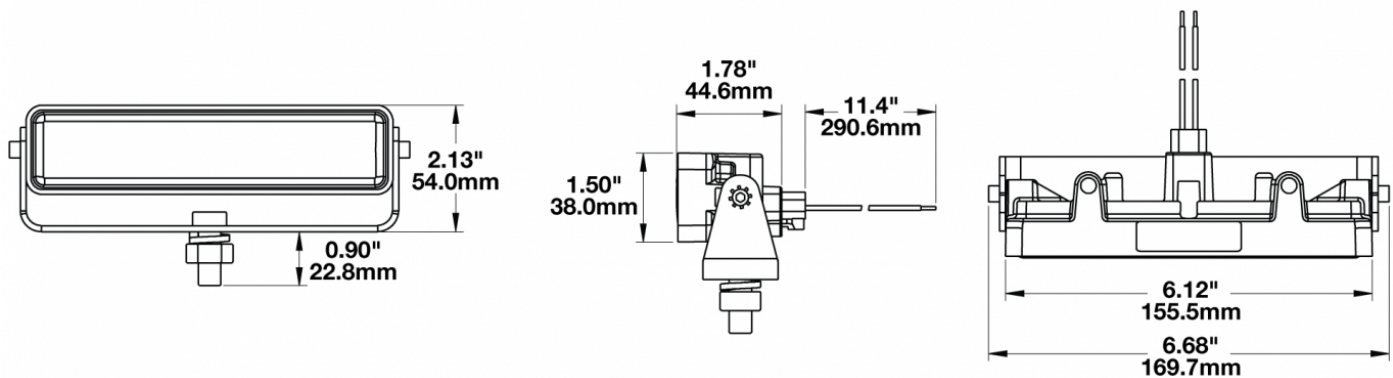

## PRODUCT INFORMATION

<b>Description</b>	12-48V LED Work Light with Flood Beam Pattern & Mounting Bracket - Bulk Qty (18 MIN)
<b>Height</b>	54.10 mm / 2.13 in
<b>Width</b>	169.67 mm / 6.68 in
<b>Depth</b>	45.21 mm / 1.78 in
<b>Shape</b>	Rectangle
<b>Outer Lens Material</b>	Polycarbonate
<b>Outer Lens Color</b>	Clear
<b>Housing Material</b>	Polycarbonate
<b>Housing Color</b>	Black
<b>Mounting Hardware Description</b>	(x1) 3/8"-16 x 1.5" Mounting Bolt
<b>Mounting Type</b>	Universal Mount
<b>Minimum Operating Temperature</b>	-40 °C / -40 °F
<b>Maximum Operating Temperature</b>	65 °C / 149 °F
<b>Connector or Wiring</b>	Integral DT04-2P
<b>Mating Connector</b>	Deutsch DT06-2S
<b>Product Weight</b>	1.00 lbs / 0.45 kgs

## PRODUCT DIMENSIONS