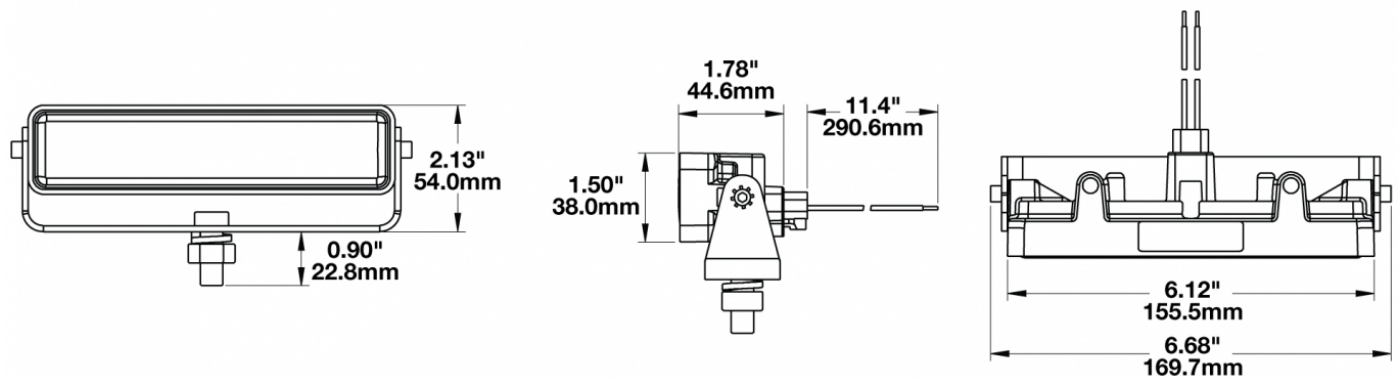

LED Work Light - Model 783 XD

PRODUCT INFORMATION

Description	12-48V LED Work Light with Flood Beam Pattern & Mounting Bracket
Height	54.10 mm / 2.13 in
Width	169.67 mm / 6.68 in
Depth	45.21 mm / 1.78 in
Shape	Rectangle
Outer Lens Material	Polycarbonate
Outer Lens Color	Clear
Housing Material	Polycarbonate
Housing Color	Black
Mounting Hardware Description	(x1) 3/8"-16 x 1.5" Mounting Bolt
Mounting Type	Universal Mount
Minimum Operating Temperature	-40 °C / -40 °F
Maximum Operating Temperature	65 °C / 149 °F
Connector or Wiring	Integral DT04-2P
Mating Connector	Deutsch DT06-2S
Product Weight	1.00 lbs / 0.45 kgs
Shipping Weight	3.40 lbs / 1.54 kgs

PRODUCT DIMENSIONS

ELECTRICAL SPECIFICATIONS

Input Voltage	12-48V DC
Operating Voltage	9-60V DC
Transient Spike Protection	330V Peak @ 1 HZ-100 Pulses
Red Wire	Positive
Black Wire	Negative
Current Draw	1.00A @ 12V DC (Flood) 0.50A @ 24V DC (Flood) 0.30A @ 36V DC (Flood) 0.25A @ 48V DC (Flood)

PHOTOMETRIC SPECIFICATIONS

Raw Lumen Output	675
Effective Lumen Output	485
Candela Output	1,409
Nominal LED Color Temperature	5000 K
Beam Pattern(s)	Forward Lighting - Flood (Medium)

APPLICATIONS

Print date: 2018-04-21