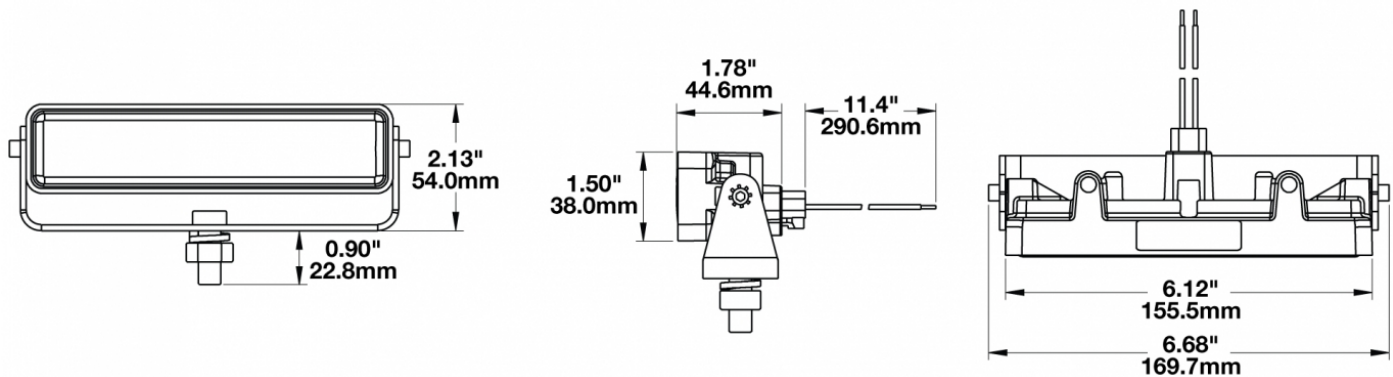

## PRODUCT INFORMATION

---

<b>Description</b>	12-48V LED Work Light with Flood Beam Pattern & Mounting Bracket
<b>Height</b>	54.10 mm / 2.13 in
<b>Width</b>	169.67 mm / 6.68 in
<b>Depth</b>	45.21 mm / 1.78 in
<b>Shape</b>	Rectangle
<b>Outer Lens Material</b>	Polycarbonate
<b>Outer Lens Color</b>	Clear
<b>Housing Material</b>	Polycarbonate
<b>Housing Color</b>	Black
<b>Mounting Hardware Description</b>	(x1) 3/8"-16 x 1.5" Mounting Bolt
<b>Mounting Type</b>	Universal Mount
<b>Minimum Operating Temperature</b>	-40 °C / -40 °F
<b>Maximum Operating Temperature</b>	65 °C / 149 °F
<b>Connector or Wiring</b>	Integral DT04-2P
<b>Mating Connector</b>	Deutsch DT06-2S
<b>Product Weight</b>	0.71 lbs / 0.32 kgs
<b>Shipping Weight</b>	3.40 lbs / 1.54 kgs

## PRODUCT DIMENSIONS