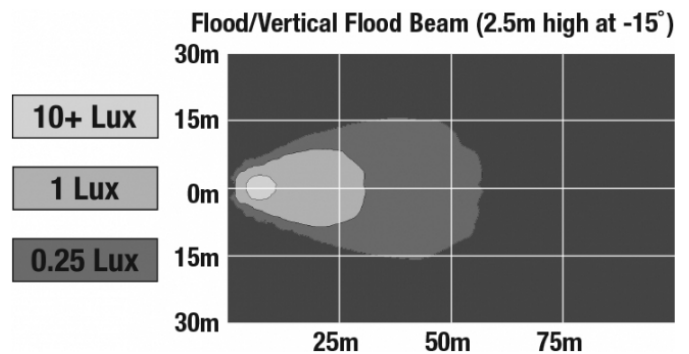

PHOTOMETRIC SPECIFICATIONS

Raw Lumen Output	675
Effective Lumen Output	485
Candela Output	1,409
Nominal LED Color Temperature	5000 K
Beam Pattern(s)	Forward Lighting - Flood (Medium)

APPLICATIONS

Print date: 2019-02-15