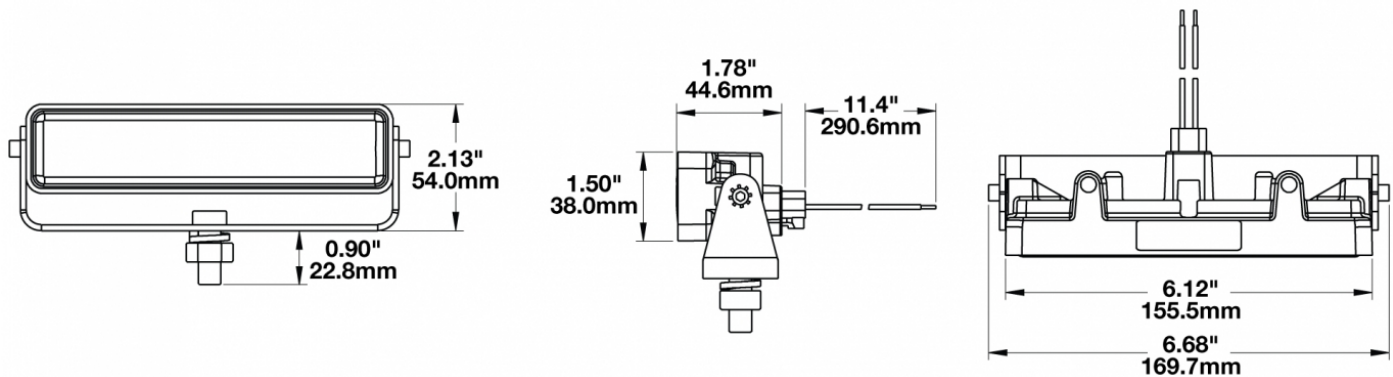

LED Work Light - Model 783 XD

PRODUCT INFORMATION

Description	12-48V LED Work Light with Flood Beam Pattern & Mounting Bracket
Height	54.10 mm / 2.13 in
Width	169.67 mm / 6.68 in
Depth	45.21 mm / 1.78 in
Shape	Rectangle
Outer Lens Material	Polycarbonate
Outer Lens Color	Clear
Housing Material	Polycarbonate
Housing Color	Black
Mounting Hardware Description	(x1) 3/8"-16 x 1.5" Mounting Bolt
Mounting Type	Universal Mount
Minimum Operating Temperature	-40 °C / -40 °F
Maximum Operating Temperature	65 °C / 149 °F
Connector or Wiring	Integral DT04-2P
Mating Connector	Deutsch DT06-2S
Product Weight	0.71 lbs / 0.32 kgs
Shipping Weight	3.40 lbs / 1.54 kgs

PRODUCT DIMENSIONS

ELECTRICAL SPECIFICATIONS

Input Voltage	12-48V DC
Operating Voltage	9-60V DC
Transient Spike Protection	330V Peak @ 1 HZ-100 Pulses
Red Wire	Positive
Black Wire	Negative
Current Draw	1.00A @ 12V DC (Flood) 0.50A @ 24V DC (Flood) 0.30A @ 36V DC (Flood) 0.25A @ 48V DC (Flood)

J.W. SPEAKER
Engineered. Lighting. Solutions.

LED Work Light - Model 783 XD

PHOTOMETRIC SPECIFICATIONS

Raw Lumen Output	675
Effective Lumen Output	485
Candela Output	1,409
Nominal LED Color Temperature	5000 K
Beam Pattern(s)	Forward Lighting - Flood (Medium)