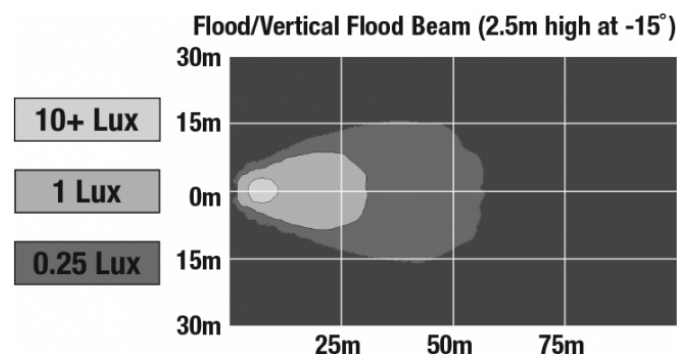

LED Work Light - Model 783 XD

PRODUCT INFORMATION

Description	12-48V LED Work Light with Flood Beam Pattern & Mounting Bracket
Height	54.10 mm / 2.13 in
Width	169.67 mm / 6.68 in
Depth	45.21 mm / 1.78 in
Shape	Rectangle
Outer Lens Material	Polycarbonate
Outer Lens Color	Clear
Housing Material	Polycarbonate
Housing Color	Black
Mounting Hardware Description	(x1) 3/8"-16 x 1.5" Mounting Bolt
Mounting Type	Universal Mount
Minimum Operating Temperature	-40 °C / -40 °F
Maximum Operating Temperature	65 °C / 149 °F
Connector or Wiring	Integral DT04-2P
Mating Connector	Deutsch DT06-2S
Product Weight	1.00 lbs / 0.45 kgs

REGULATORY STANDARDS COMPLIANCE

Buy America Standards CISPR 12
Eco Friendly IEC IP67
UL Recognized

PHOTOMETRIC SPECIFICATIONS

Raw Lumen Output	675
Effective Lumen Output	485
Candela Output	1,409
Nominal LED Color Temperature	5000 K
Beam Pattern(s)	Forward Lighting - Flood (Medium)