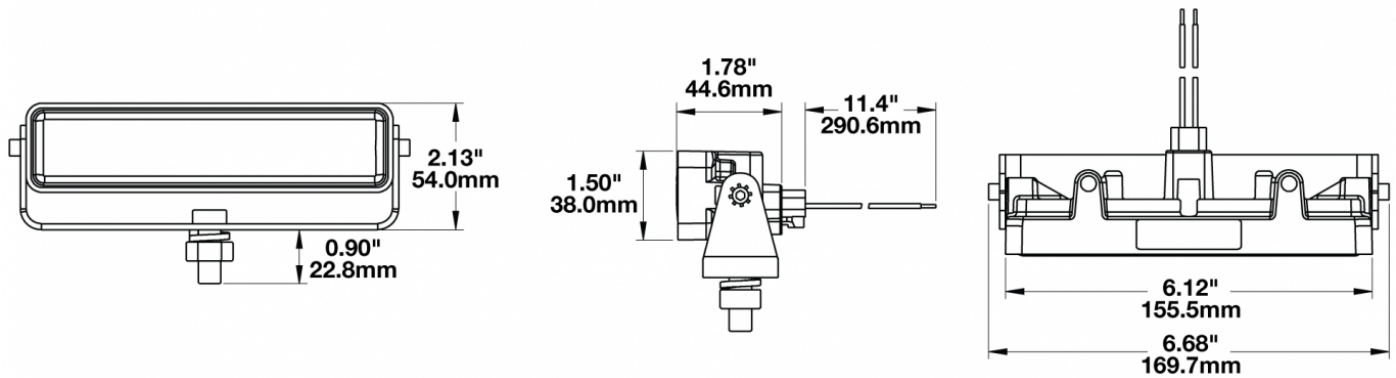

LED Work Light - Model 783 XD

PRODUCT INFORMATION

Description	12-48V LED Work Light with Flood Beam Pattern & Mounting Bracket
Height	54.10 mm / 2.13 in
Width	169.67 mm / 6.68 in
Depth	45.21 mm / 1.78 in
Shape	Rectangle
Outer Lens Material	Polycarbonate
Outer Lens Color	Clear
Housing Material	Polycarbonate
Housing Color	Black
Mounting Hardware Description	(x1) 3/8"-16 x 1.5" Mounting Bolt
Mounting Type	Universal Mount
Minimum Operating Temperature	-40 °C / -40 °F
Maximum Operating Temperature	65 °C / 149 °F
Connector or Wiring	Integral DT04-2P
Mating Connector	Deutsch DT06-2S
Product Weight	0.71 lbs / 0.32 kgs
Shipping Weight	3.40 lbs / 1.54 kgs

PRODUCT DIMENSIONS

ELECTRICAL SPECIFICATIONS

Input Voltage	12-48V DC
Operating Voltage	9-60V DC
Transient Spike Protection	330V Peak @ 1 HZ-100 Pulses
Red Wire	Positive
Black Wire	Negative
Current Draw	1.00A @ 12V DC (Flood) 0.50A @ 24V DC (Flood) 0.30A @ 36V DC (Flood) 0.25A @ 48V DC (Flood)

PHOTOMETRIC SPECIFICATIONS

Raw Lumen Output	675
Effective Lumen Output	485
Candela Output	1,409
Nominal LED Color Temperature	5000 K
Beam Pattern(s)	Forward Lighting - Flood (Medium)

APPLICATIONS

Print date: 2018-11-17