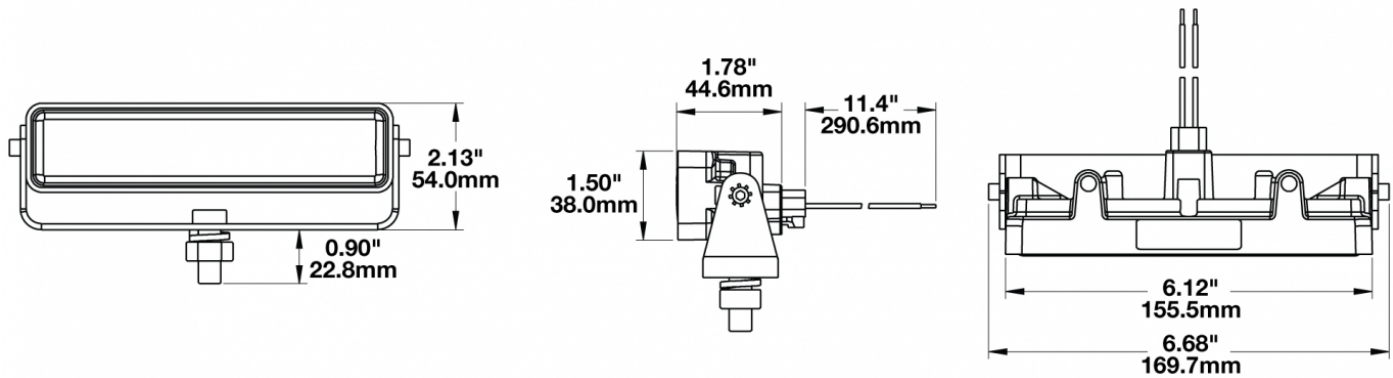

LED Work Light - Model 783 XD

PRODUCT INFORMATION

Description	12-48V LED Work Light with Flood Beam Pattern & Mounting Bracket
Height	54.10 mm / 2.13 in
Width	169.67 mm / 6.68 in
Depth	45.21 mm / 1.78 in
Shape	Rectangle
Outer Lens Material	Polycarbonate
Outer Lens Color	Clear
Housing Material	Polycarbonate
Housing Color	Black
Mounting Hardware Description	(x1) 3/8"-16 x 1.5" Mounting Bolt
Mounting Type	Universal Mount
Minimum Operating Temperature	-40 °C / -40 °F
Maximum Operating Temperature	65 °C / 149 °F
Connector or Wiring	Integral DT04-2P
Mating Connector	Deutsch DT06-2S
Product Weight	1.00 lbs / 0.45 kgs
Shipping Weight	3.40 lbs / 1.54 kgs

PRODUCT DIMENSIONS

ELECTRICAL SPECIFICATIONS

Input Voltage	12-48V DC
Operating Voltage	9-60V DC
Transient Spike Protection	330V Peak @ 1 HZ-100 Pulses
Red Wire	Positive
Black Wire	Negative
Current Draw	1.00A @ 12V DC (Flood) 0.50A @ 24V DC (Flood) 0.30A @ 36V DC (Flood) 0.25A @ 48V DC (Flood)

CISPR 12
IEC IP67

PHOTOMETRIC SPECIFICATIONS

Raw Lumen Output	675
Effective Lumen Output	485
Candela Output	1,409
Nominal LED Color Temperature	5000 K
Beam Pattern(s)	Forward Lighting - Flood (Medium)

APPLICATIONS