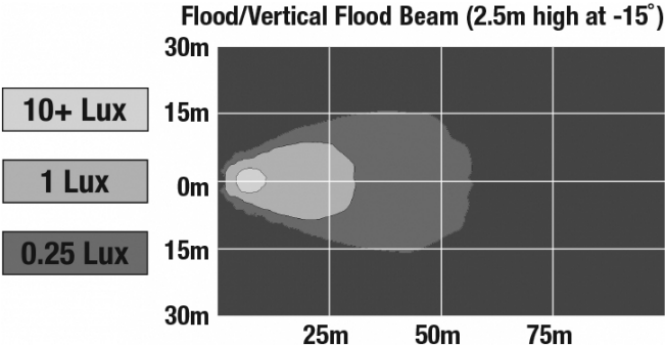

CISPR 12
IEC IP67

PHOTOMETRIC SPECIFICATIONS

Raw Lumen Output	675
Effective Lumen Output	485
Candela Output	1,409
Nominal LED Color Temperature	5000 K
Beam Pattern(s)	Forward Lighting - Flood (Medium)

APPLICATIONS