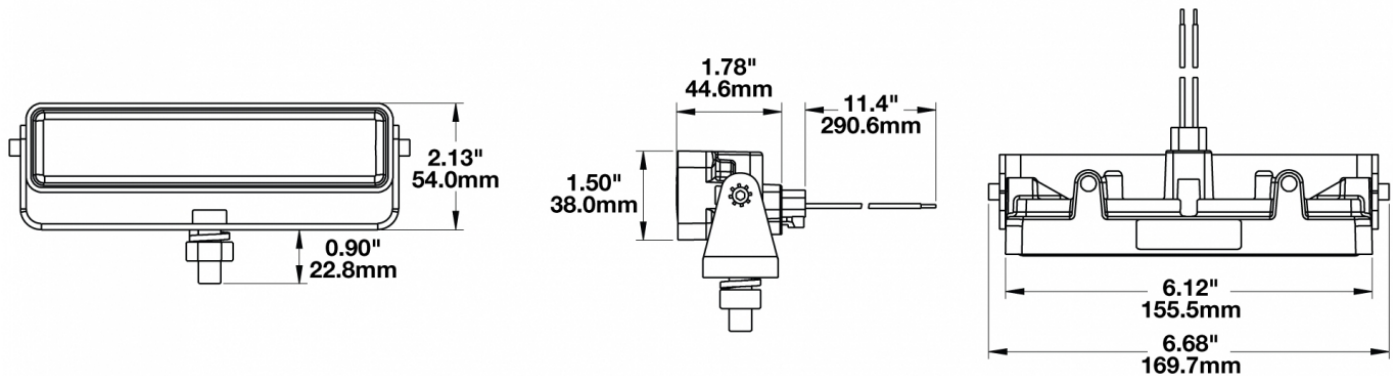

LED Work Light - Model 783 XD

PRODUCT INFORMATION

Description	12-48V LED Work Light with Flood Beam Pattern & Mounting Bracket
Height	54.10 mm / 2.13 in
Width	169.67 mm / 6.68 in
Depth	45.21 mm / 1.78 in
Shape	Rectangle
Outer Lens Material	Polycarbonate
Outer Lens Color	Clear
Housing Material	Polycarbonate
Housing Color	Black
Mounting Hardware Description	(x1) 3/8"-16 x 1.5" Mounting Bolt
Mounting Type	Universal Mount
Minimum Operating Temperature	-40 °C / -40 °F
Maximum Operating Temperature	65 °C / 149 °F
Connector or Wiring	Integral DT04-2P
Mating Connector	Deutsch DT06-2S
Product Weight	1.00 lbs / 0.45 kgs
Shipping Weight	3.40 lbs / 1.54 kgs

PRODUCT DIMENSIONS

ELECTRICAL SPECIFICATIONS

Input Voltage	12-48V DC
Operating Voltage	9-60V DC
Transient Spike Protection	330V Peak @ 1 HZ-100 Pulses
Red Wire	Positive
Black Wire	Negative
Current Draw	1.00A @ 12V DC (Flood) 0.50A @ 24V DC (Flood) 0.30A @ 36V DC (Flood) 0.25A @ 48V DC (Flood)

PHOTOMETRIC SPECIFICATIONS

Raw Lumen Output 675
Effective Lumen Output 485
Candela Output 1,409
Nominal LED Color Temperature 5000 K
Beam Pattern(s) Forward Lighting - Flood (Medium)

APPLICATIONS

Print date: 2018-02-24