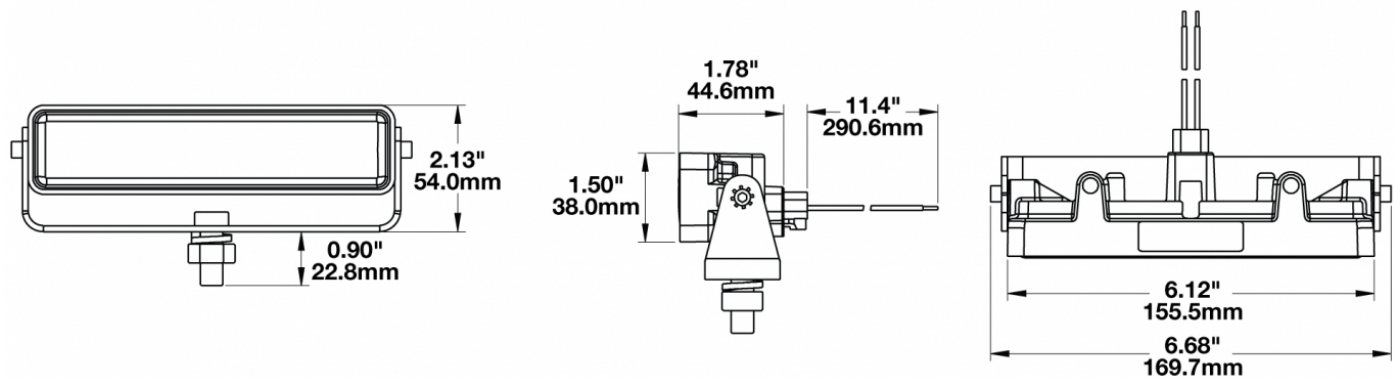

LED Work Light - Model 783 XD

PRODUCT INFORMATION

Description	12-48V LED Work Light with Flood Beam Pattern & Mounting Bracket
Height	54.10 mm / 2.13 in
Width	169.67 mm / 6.68 in
Depth	45.21 mm / 1.78 in
Shape	Rectangle
Outer Lens Material	Polycarbonate
Outer Lens Color	Clear
Housing Material	Polycarbonate
Housing Color	Black
Mounting Hardware Description	(x1) 3/8"-16 x 1.5" Mounting Bolt
Mounting Type	Universal Mount
Minimum Operating Temperature	-40 °C / -40 °F
Maximum Operating Temperature	65 °C / 149 °F
Connector or Wiring	Integral DT04-2P
Mating Connector	Deutsch DT06-2S
Product Weight	1.00 lbs / 0.45 kgs
Shipping Weight	3.40 lbs / 1.54 kgs

PRODUCT DIMENSIONS

ELECTRICAL SPECIFICATIONS

Input Voltage	12-48V DC
Operating Voltage	9-60V DC
Transient Spike Protection	330V Peak @ 1 HZ-100 Pulses
Red Wire	Positive
Black Wire	Negative
Current Draw	1.00A @ 12V DC (Flood) 0.50A @ 24V DC (Flood) 0.30A @ 36V DC (Flood) 0.25A @ 48V DC (Flood)

PHOTOMETRIC SPECIFICATIONS

Raw Lumen Output	675
Effective Lumen Output	485
Candela Output	1,409
Nominal LED Color Temperature	5000 K
Beam Pattern(s)	Forward Lighting - Flood (Medium)

APPLICATIONS

Print date: 2017-10-19