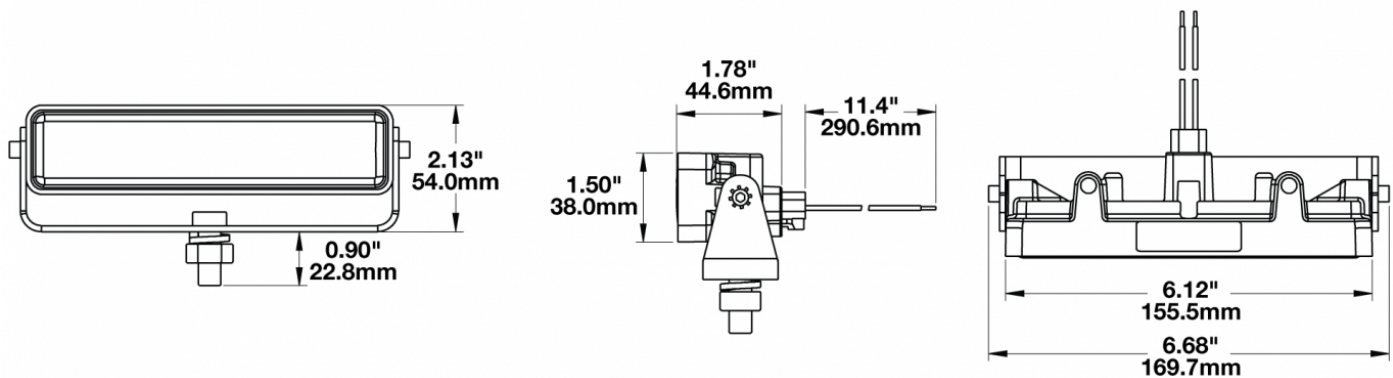

LED Work Light - Model 783 XD

PRODUCT INFORMATION

Description	12-48V LED Work Light with Flood Beam Pattern & Mounting Bracket
Height	54.10 mm / 2.13 in
Width	169.67 mm / 6.68 in
Depth	45.21 mm / 1.78 in
Shape	Rectangle
Outer Lens Material	Polycarbonate
Outer Lens Color	Clear
Housing Material	Polycarbonate
Housing Color	Black
Mounting Hardware Description	(x1) 3/8"-16 x 1.5" Mounting Bolt
Mounting Type	Universal Mount
Minimum Operating Temperature	-40 °C / -40 °F
Maximum Operating Temperature	65 °C / 149 °F
Connector or Wiring	Integral DT04-2P
Mating Connector	Deutsch DT06-2S
Product Weight	1.00 lbs / 0.45 kgs
Shipping Weight	3.40 lbs / 1.54 kgs

PRODUCT DIMENSIONS

ELECTRICAL SPECIFICATIONS

Input Voltage	12-48V DC
Operating Voltage	9-60V DC
Transient Spike Protection	330V Peak @ 1 HZ-100 Pulses
Red Wire	Positive
Black Wire	Negative
Current Draw	1.00A @ 12V DC (Flood) 0.50A @ 24V DC (Flood) 0.30A @ 36V DC (Flood) 0.25A @ 48V DC (Flood)

PHOTOMETRIC SPECIFICATIONS

Raw Lumen Output 675
Effective Lumen Output 485
Candela Output 1,409
Nominal LED Color Temperature 5000 K
Beam Pattern(s) Forward Lighting - Flood (Medium)

APPLICATIONS

Print date: 2017-12-12