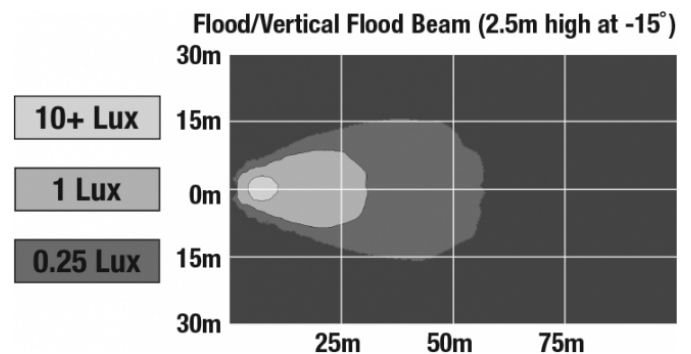

LED Work Light - Model 783 XD

PRODUCT INFORMATION

Description	12-48V LED Work Light with Flood Beam Pattern & Mounting Bracket
Height	54.10 mm / 2.13 in
Width	169.67 mm / 6.68 in
Depth	45.21 mm / 1.78 in
Shape	Rectangle
Outer Lens Material	Polycarbonate
Outer Lens Color	Clear
Housing Material	Polycarbonate
Housing Color	Black
Mounting Hardware Description	(x1) 3/8"-16 x 1.5" Mounting Bolt
Mounting Type	Universal Mount
Minimum Operating Temperature	-40 °C / -40 °F
Maximum Operating Temperature	65 °C / 149 °F
Connector or Wiring	Integral DT04-2P
Mating Connector	Deutsch DT06-2S
Product Weight	1.00 lbs / 0.45 kgs

REGULATORY STANDARDS COMPLIANCE

Buy America Standards CISPR 12
Eco Friendly IEC IP67
UL Recognized

PHOTOMETRIC SPECIFICATIONS

Raw Lumen Output	675
Effective Lumen Output	485
Candela Output	1,409
Nominal LED Color Temperature	5000 K
Beam Pattern(s)	Forward Lighting - Flood (Medium)