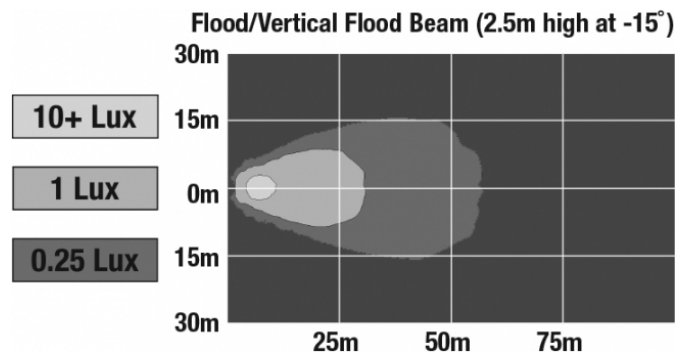

PHOTOMETRIC SPECIFICATIONS

Raw Lumen Output	675
Effective Lumen Output	485
Candela Output	1,409
Nominal LED Color Temperature	5000 K
Beam Pattern(s)	Forward Lighting - Flood (Medium)

APPLICATIONS

Print date: 2018-11-17