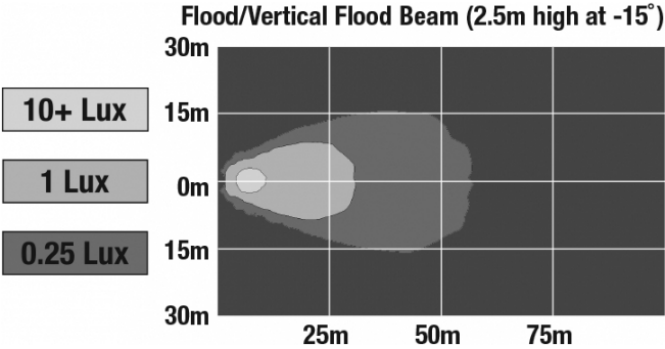

PHOTOMETRIC SPECIFICATIONS

Raw Lumen Output 675
Effective Lumen Output 485
Candela Output 1,409
Nominal LED Color Temperature 5000 K
Beam Pattern(s) Forward Lighting - Flood (Medium)

APPLICATIONS

Print date: 2017-12-12