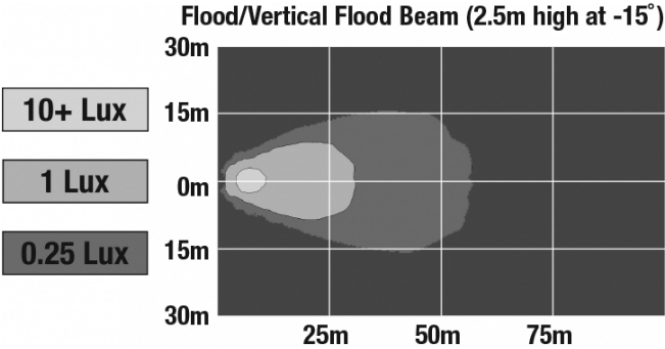

PHOTOMETRIC SPECIFICATIONS

Raw Lumen Output 675
Effective Lumen Output 485
Candela Output 1,409
Nominal LED Color Temperature 5000 K
Beam Pattern(s) Forward Lighting - Flood (Medium)

APPLICATIONS

Print date: 2018-02-24