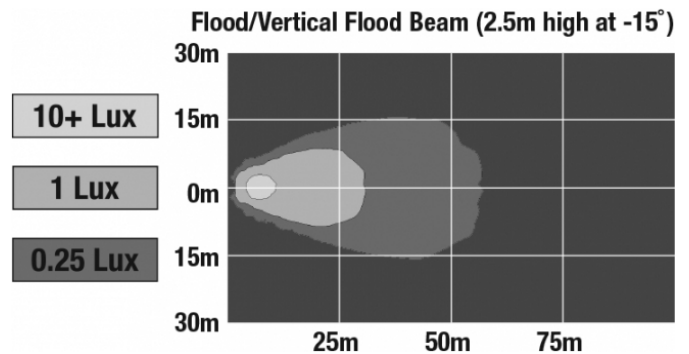

J.W. SPEAKER
Engineered. Lighting. Solutions.

LED Work Light - Model 783 XD

PHOTOMETRIC SPECIFICATIONS

Raw Lumen Output	675
Effective Lumen Output	485
Candela Output	1,409
Nominal LED Color Temperature	5000 K
Beam Pattern(s)	Forward Lighting - Flood (Medium)