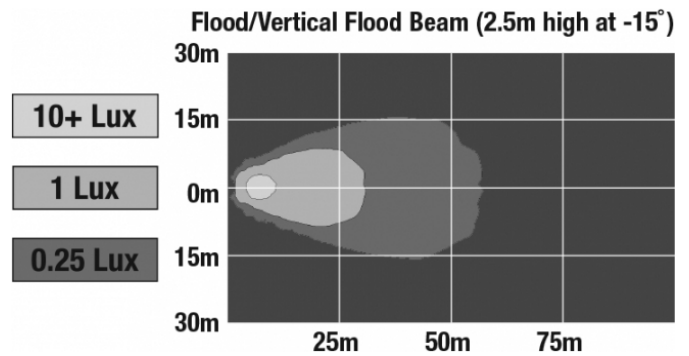

LED Work Light - Model 783 XD

PHOTOMETRIC SPECIFICATIONS

Raw Lumen Output	675
Effective Lumen Output	485
Candela Output	1,409
Nominal LED Color Temperature	5000 K
Beam Pattern(s)	Forward Lighting - Flood (Medium)