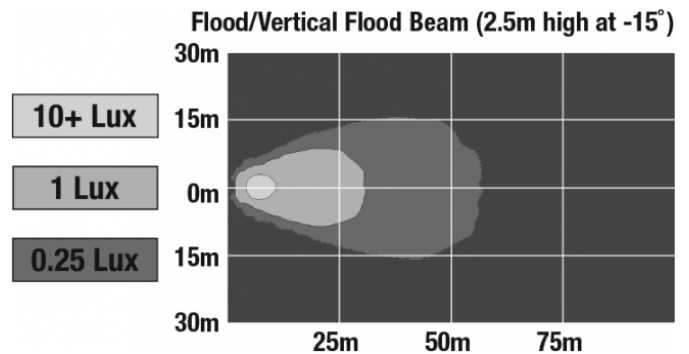

## PHOTOMETRIC SPECIFICATIONS

<b>Raw Lumen Output</b>	675
<b>Effective Lumen Output</b>	485
<b>Candela Output</b>	1,409
<b>Nominal LED Color Temperature</b>	5000 K
<b>Beam Pattern(s)</b>	Forward Lighting - Flood (Medium)