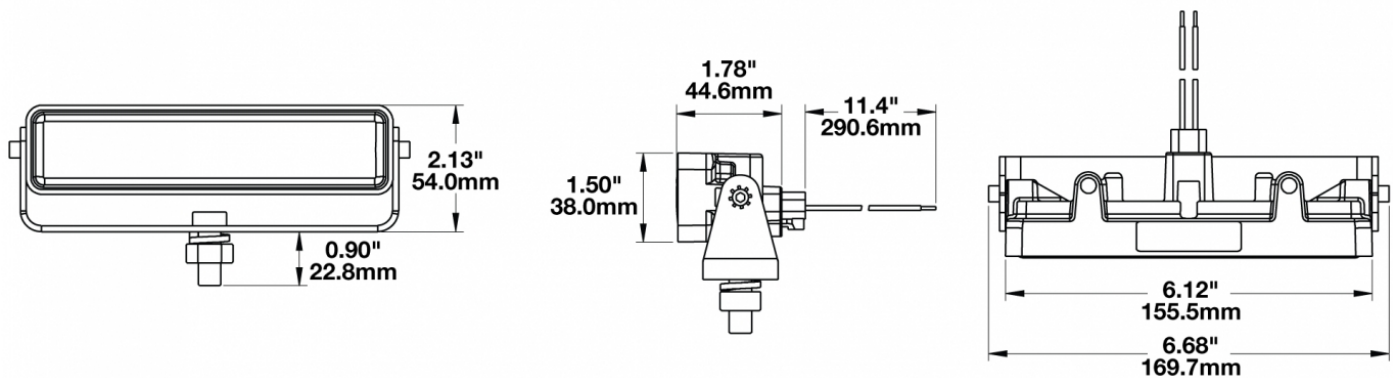

## PRODUCT INFORMATION

<b>Description</b>	12-48V LED Work Light with Flood Beam Pattern & Mounting Bracket
<b>Height</b>	54.10 mm / 2.13 in
<b>Width</b>	169.67 mm / 6.68 in
<b>Depth</b>	45.21 mm / 1.78 in
<b>Shape</b>	Rectangle
<b>Outer Lens Material</b>	Polycarbonate
<b>Outer Lens Color</b>	Clear
<b>Housing Material</b>	Polycarbonate
<b>Housing Color</b>	Black
<b>Mounting Hardware Description</b>	(x1) 3/8"-16 x 1.5" Mounting Bolt
<b>Mounting Type</b>	Universal Mount
<b>Minimum Operating Temperature</b>	-40 °C / -40 °F
<b>Maximum Operating Temperature</b>	65 °C / 149 °F
<b>Connector or Wiring</b>	Integral DT04-2P
<b>Mating Connector</b>	Deutsch DT06-2S
<b>Product Weight</b>	0.71 lbs / 0.32 kgs
<b>Shipping Weight</b>	3.40 lbs / 1.54 kgs

## PRODUCT DIMENSIONS