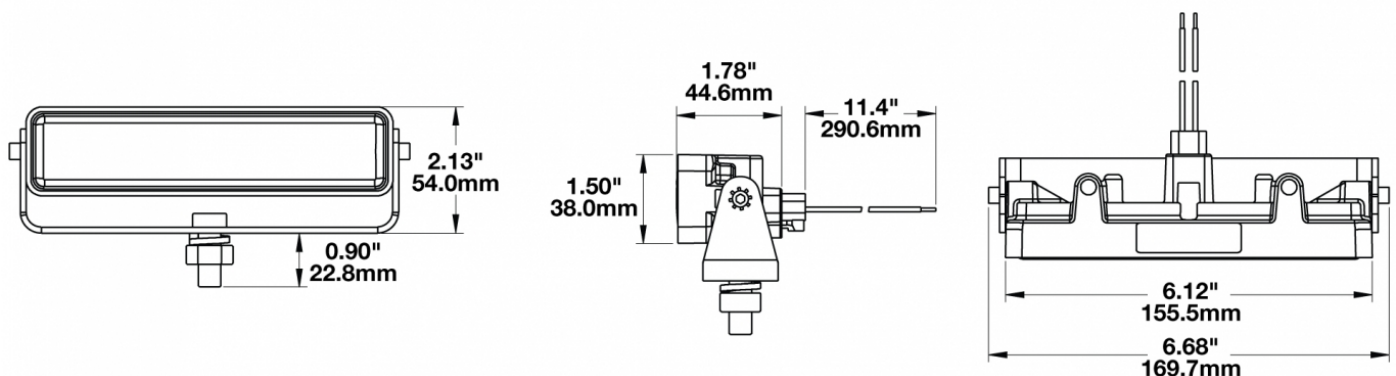

PRODUCT DIMENSIONS

Print date: 2017-06-23

© 2017 J.W. Speaker Corporation • Germantown, WI U.S.A.
www.jwspeaker.com • speaker@jwspeaker.com • 262.251.6660

J.W. SPEAKER
Engineered. Lighting. Solutions.