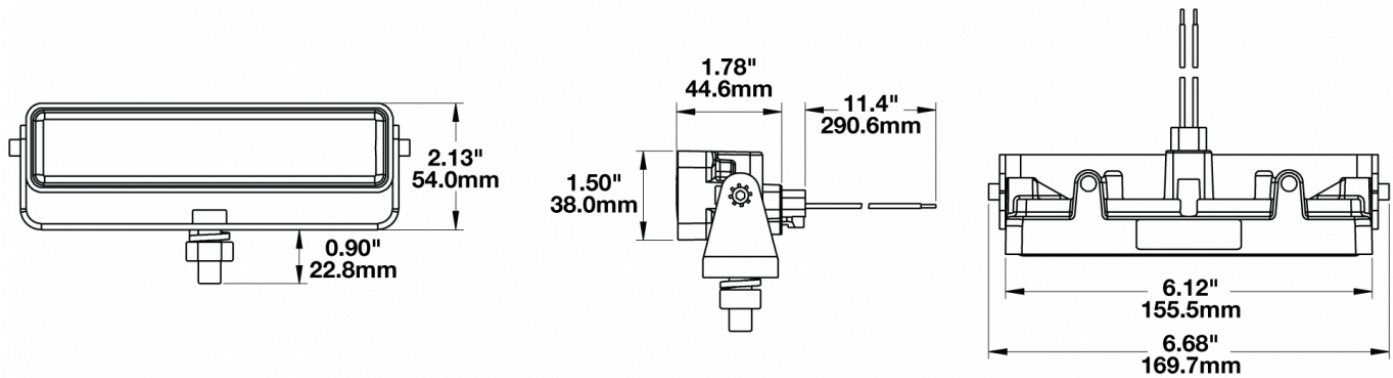

LED Work Light - Model 783 XD

PRODUCT INFORMATION

Description	12-48V LED Work Light with Flood Beam Pattern & Mounting Bracket
Height	54.10 mm / 2.13 in
Width	169.67 mm / 6.68 in
Depth	45.21 mm / 1.78 in
Shape	Rectangle
Outer Lens Material	Polycarbonate
Outer Lens Color	Clear
Housing Material	Polycarbonate
Housing Color	Black
Mounting Hardware Description	(x1) 3/8"-16 x 1.5" Mounting Bolt
Mounting Type	Universal Mount
Minimum Operating Temperature	-40 °C / -40 °F
Maximum Operating Temperature	65 °C / 149 °F
Connector or Wiring	Integral DT04-2P
Mating Connector	Deutsch DT06-2S
Product Weight	0.71 lbs / 0.32 kgs
Shipping Weight	3.40 lbs / 1.54 kgs

PRODUCT DIMENSIONS

ELECTRICAL SPECIFICATIONS

Input Voltage	12-48V DC
Operating Voltage	9-60V DC
Transient Spike Protection	330V Peak @ 1 HZ-100 Pulses
Red Wire	Positive
Black Wire	Negative
Current Draw	1.00A @ 12V DC (Flood) 0.50A @ 24V DC (Flood) 0.30A @ 36V DC (Flood) 0.25A @ 48V DC (Flood)

PHOTOMETRIC SPECIFICATIONS

Raw Lumen Output	675
Effective Lumen Output	485
Candela Output	1,409
Nominal LED Color Temperature	5000 K
Beam Pattern(s)	Forward Lighting - Flood (Medium)

APPLICATIONS

Print date: 2019-02-15