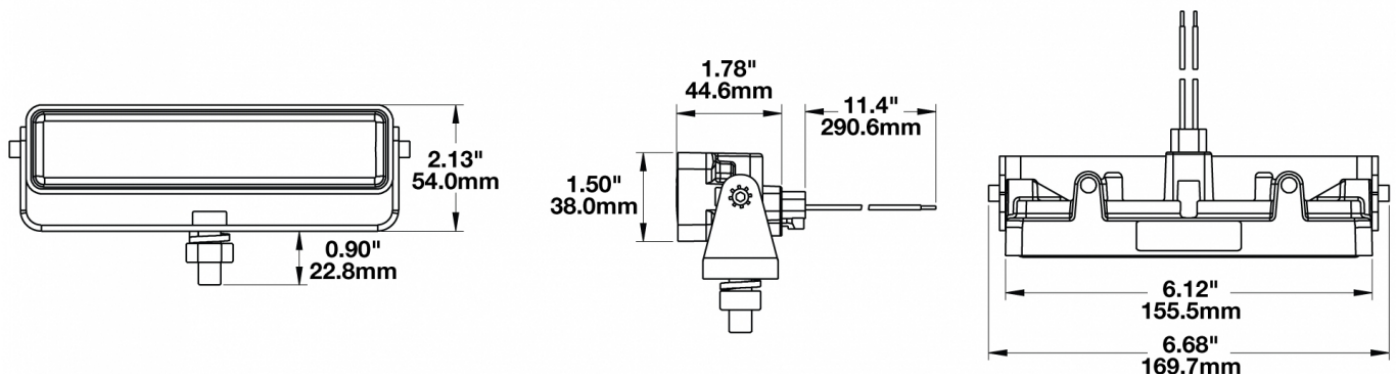

PRODUCT DIMENSIONS

Print date: 2017-08-17

© 2017 J.W. Speaker Corporation • Germantown, WI U.S.A.
www.jwspeaker.com • speaker@jwspeaker.com • 262.251.6660

J.W. SPEAKER
Engineered. Lighting. Solutions.