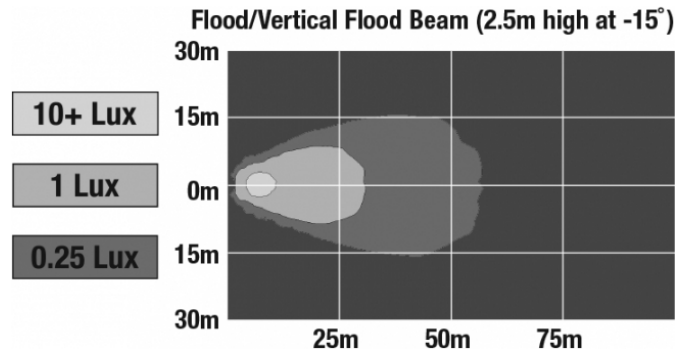

PHOTOMETRIC SPECIFICATIONS

Raw Lumen Output	675
Effective Lumen Output	485
Candela Output	1,409
Nominal LED Color Temperature	5000 K
Beam Pattern(s)	Forward Lighting - Flood (Medium)

APPLICATIONS

Print date: 2017-10-19