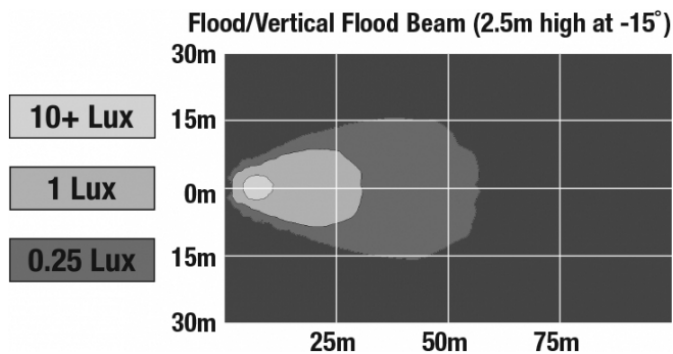

PHOTOMETRIC SPECIFICATIONS

Raw Lumen Output	675
Effective Lumen Output	485
Candela Output	1,409
Nominal LED Color Temperature	5000 K
Beam Pattern(s)	Forward Lighting - Flood (Medium)

APPLICATIONS

Print date: 2018-04-21