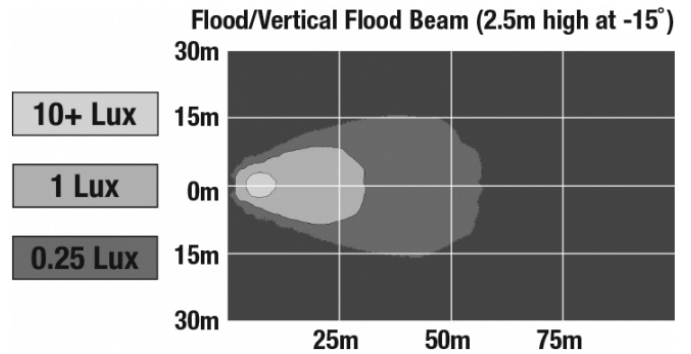

J.W. SPEAKER
Engineered. Lighting. Solutions.

LED Work Light - Model 783 XD

PHOTOMETRIC SPECIFICATIONS

Raw Lumen Output	675
Effective Lumen Output	485
Candela Output	1,409
Nominal LED Color Temperature	5000 K
Beam Pattern(s)	Forward Lighting - Flood (Medium)