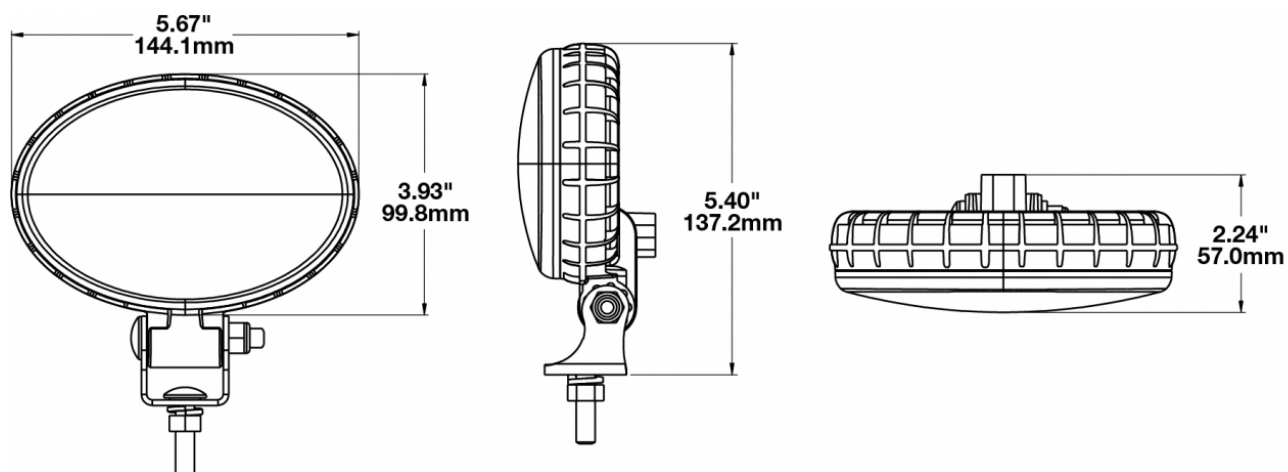

PRODUCT DIMENSIONS

Print date: 2026-04-23

© 2026 J.W. Speaker Corporation • Germantown, WI U.S.A.
www.jwspeaker.com • speaker@jwspeaker.com • 262.251.6660

J.W. SPEAKER
Engineered. Lighting. Solutions.