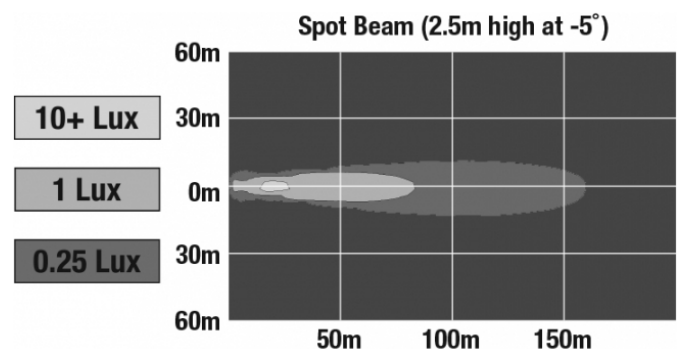

REGULATORY STANDARDS COMPLIANCE

Buy America Standards

Eco Friendly

PHOTOMETRIC SPECIFICATIONS

Raw Lumen Output	660
Effective Lumen Output	440
Beam Pattern(s)	Signalization - Turn (Front)

Print date: 2025-05-17