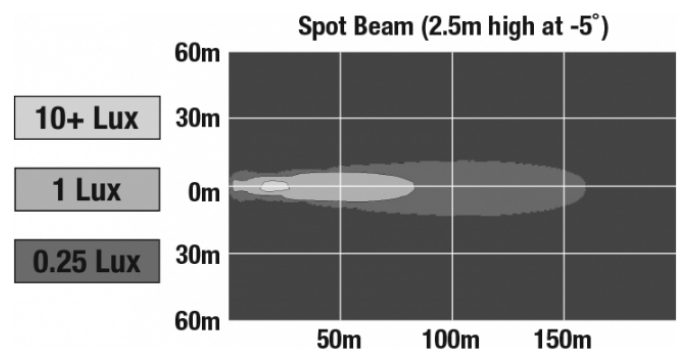

REGULATORY STANDARDS COMPLIANCE

Buy America Standards

Eco Friendly

PHOTOMETRIC SPECIFICATIONS

Raw Lumen Output	660
Effective Lumen Output	440
Beam Pattern(s)	Signalization - Turn (Front)

Print date: 2026-05-13