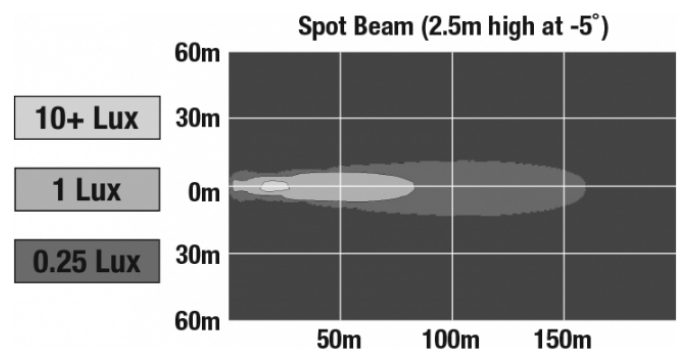

REGULATORY STANDARDS COMPLIANCE

Buy America Standards

Eco Friendly

PHOTOMETRIC SPECIFICATIONS

| | |
|-------------------------------|------------------------------|
| Raw Lumen Output | 660 |
| Effective Lumen Output | 440 |
| Beam Pattern(s) | Signalization - Turn (Front) |