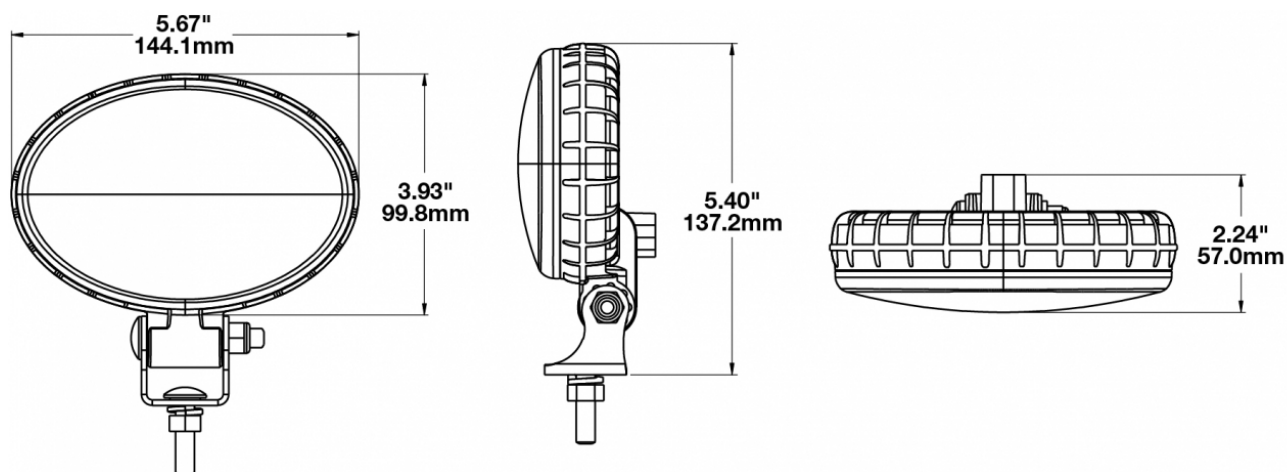

PRODUCT DIMENSIONS

Print date: 2026-06-04

© 2026 J.W. Speaker Corporation • Germantown, WI U.S.A.
www.jwspeaker.com • speaker@jwspeaker.com • 262.251.6660

J.W. SPEAKER
Engineered. Lighting. Solutions.