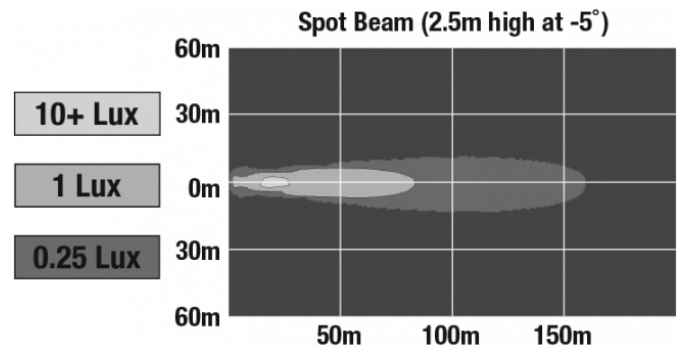

## PHOTOMETRIC SPECIFICATIONS

<b>Raw Lumen Output</b>	660
<b>Effective Lumen Output</b>	440
<b>Beam Pattern(s)</b>	Signalization - Turn (Front)