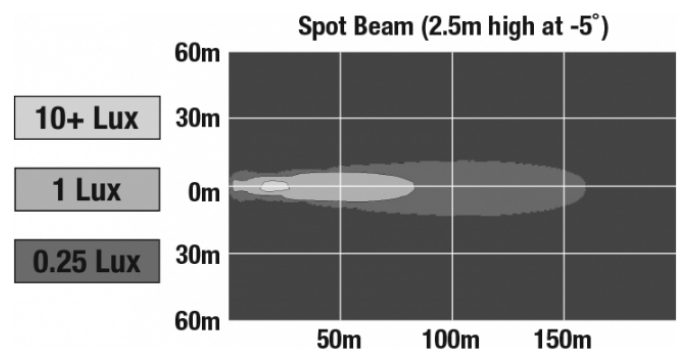

REGULATORY STANDARDS COMPLIANCE

Buy America Standards

Eco Friendly

PHOTOMETRIC SPECIFICATIONS

Raw Lumen Output	660
Effective Lumen Output	440
Beam Pattern(s)	Signalization - Turn (Front)

Print date: 2026-04-23