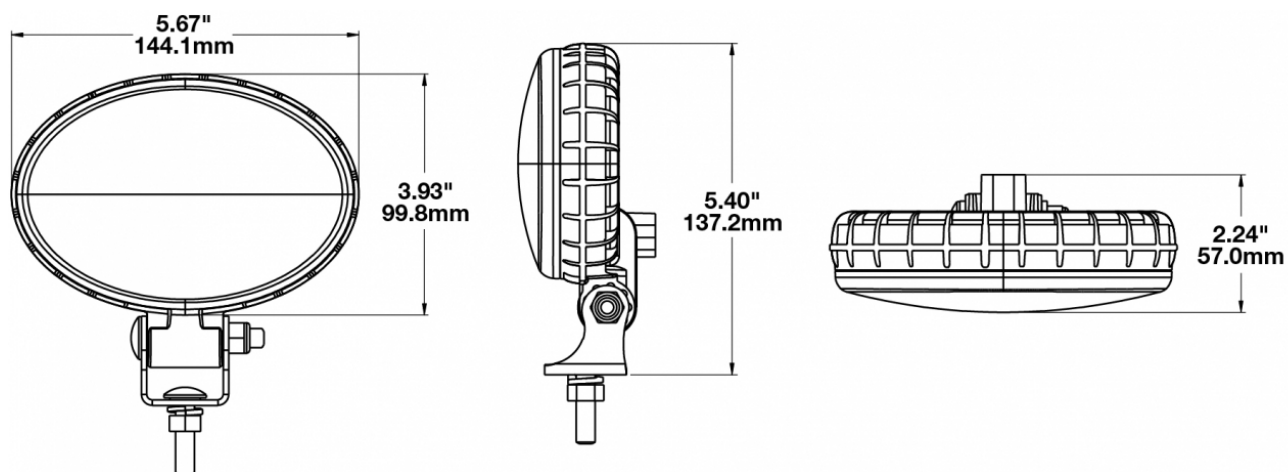

PRODUCT DIMENSIONS

Print date: 2025-05-17

© 2025 J.W. Speaker Corporation • Germantown, WI U.S.A.
www.jwspeaker.com • speaker@jwspeaker.com • 262.251.6660