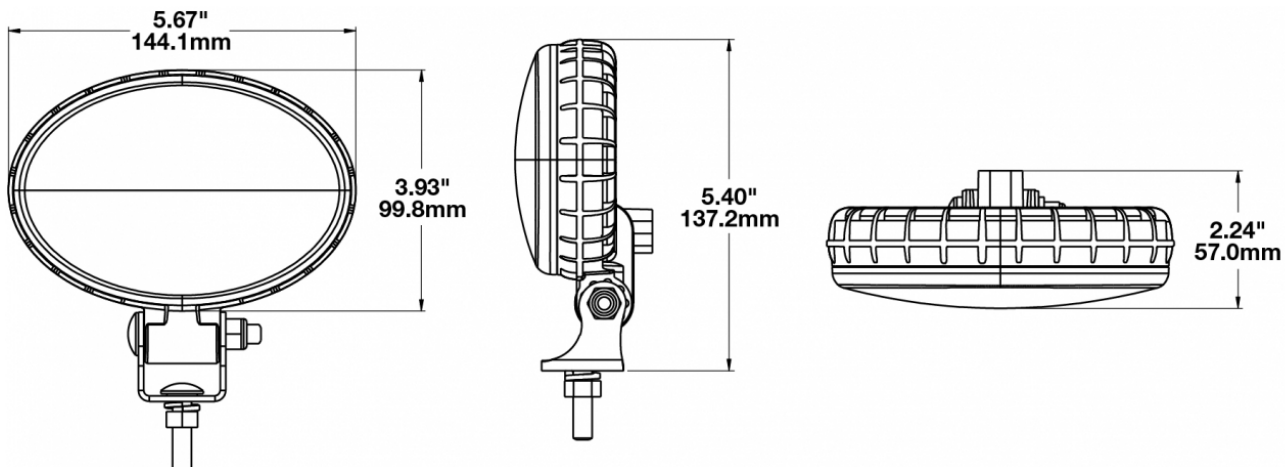

## PRODUCT INFORMATION

<b>Description</b>	12-48V LED LHT Work Light with Spot & Turn Pattern - Bulk Qty (24 MIN)
<b>Height</b>	99.82 mm / 3.93 in
<b>Width</b>	144.02 mm / 5.67 in
<b>Depth</b>	56.90 mm / 2.24 in
<b>Shape</b>	Oval
<b>Outer Lens Material</b>	Polycarbonate
<b>Outer Lens Color</b>	Clear
<b>Housing Material</b>	Polycarbonate
<b>Housing Color</b>	Black
<b>Mounting Hardware Description</b>	5/16"-18 x 1"
<b>Mounting Type</b>	Bottom Mount Bracket
<b>Minimum Operating Temperature</b>	-40 °C / -40 °F
<b>Maximum Operating Temperature</b>	65 °C / 149 °F